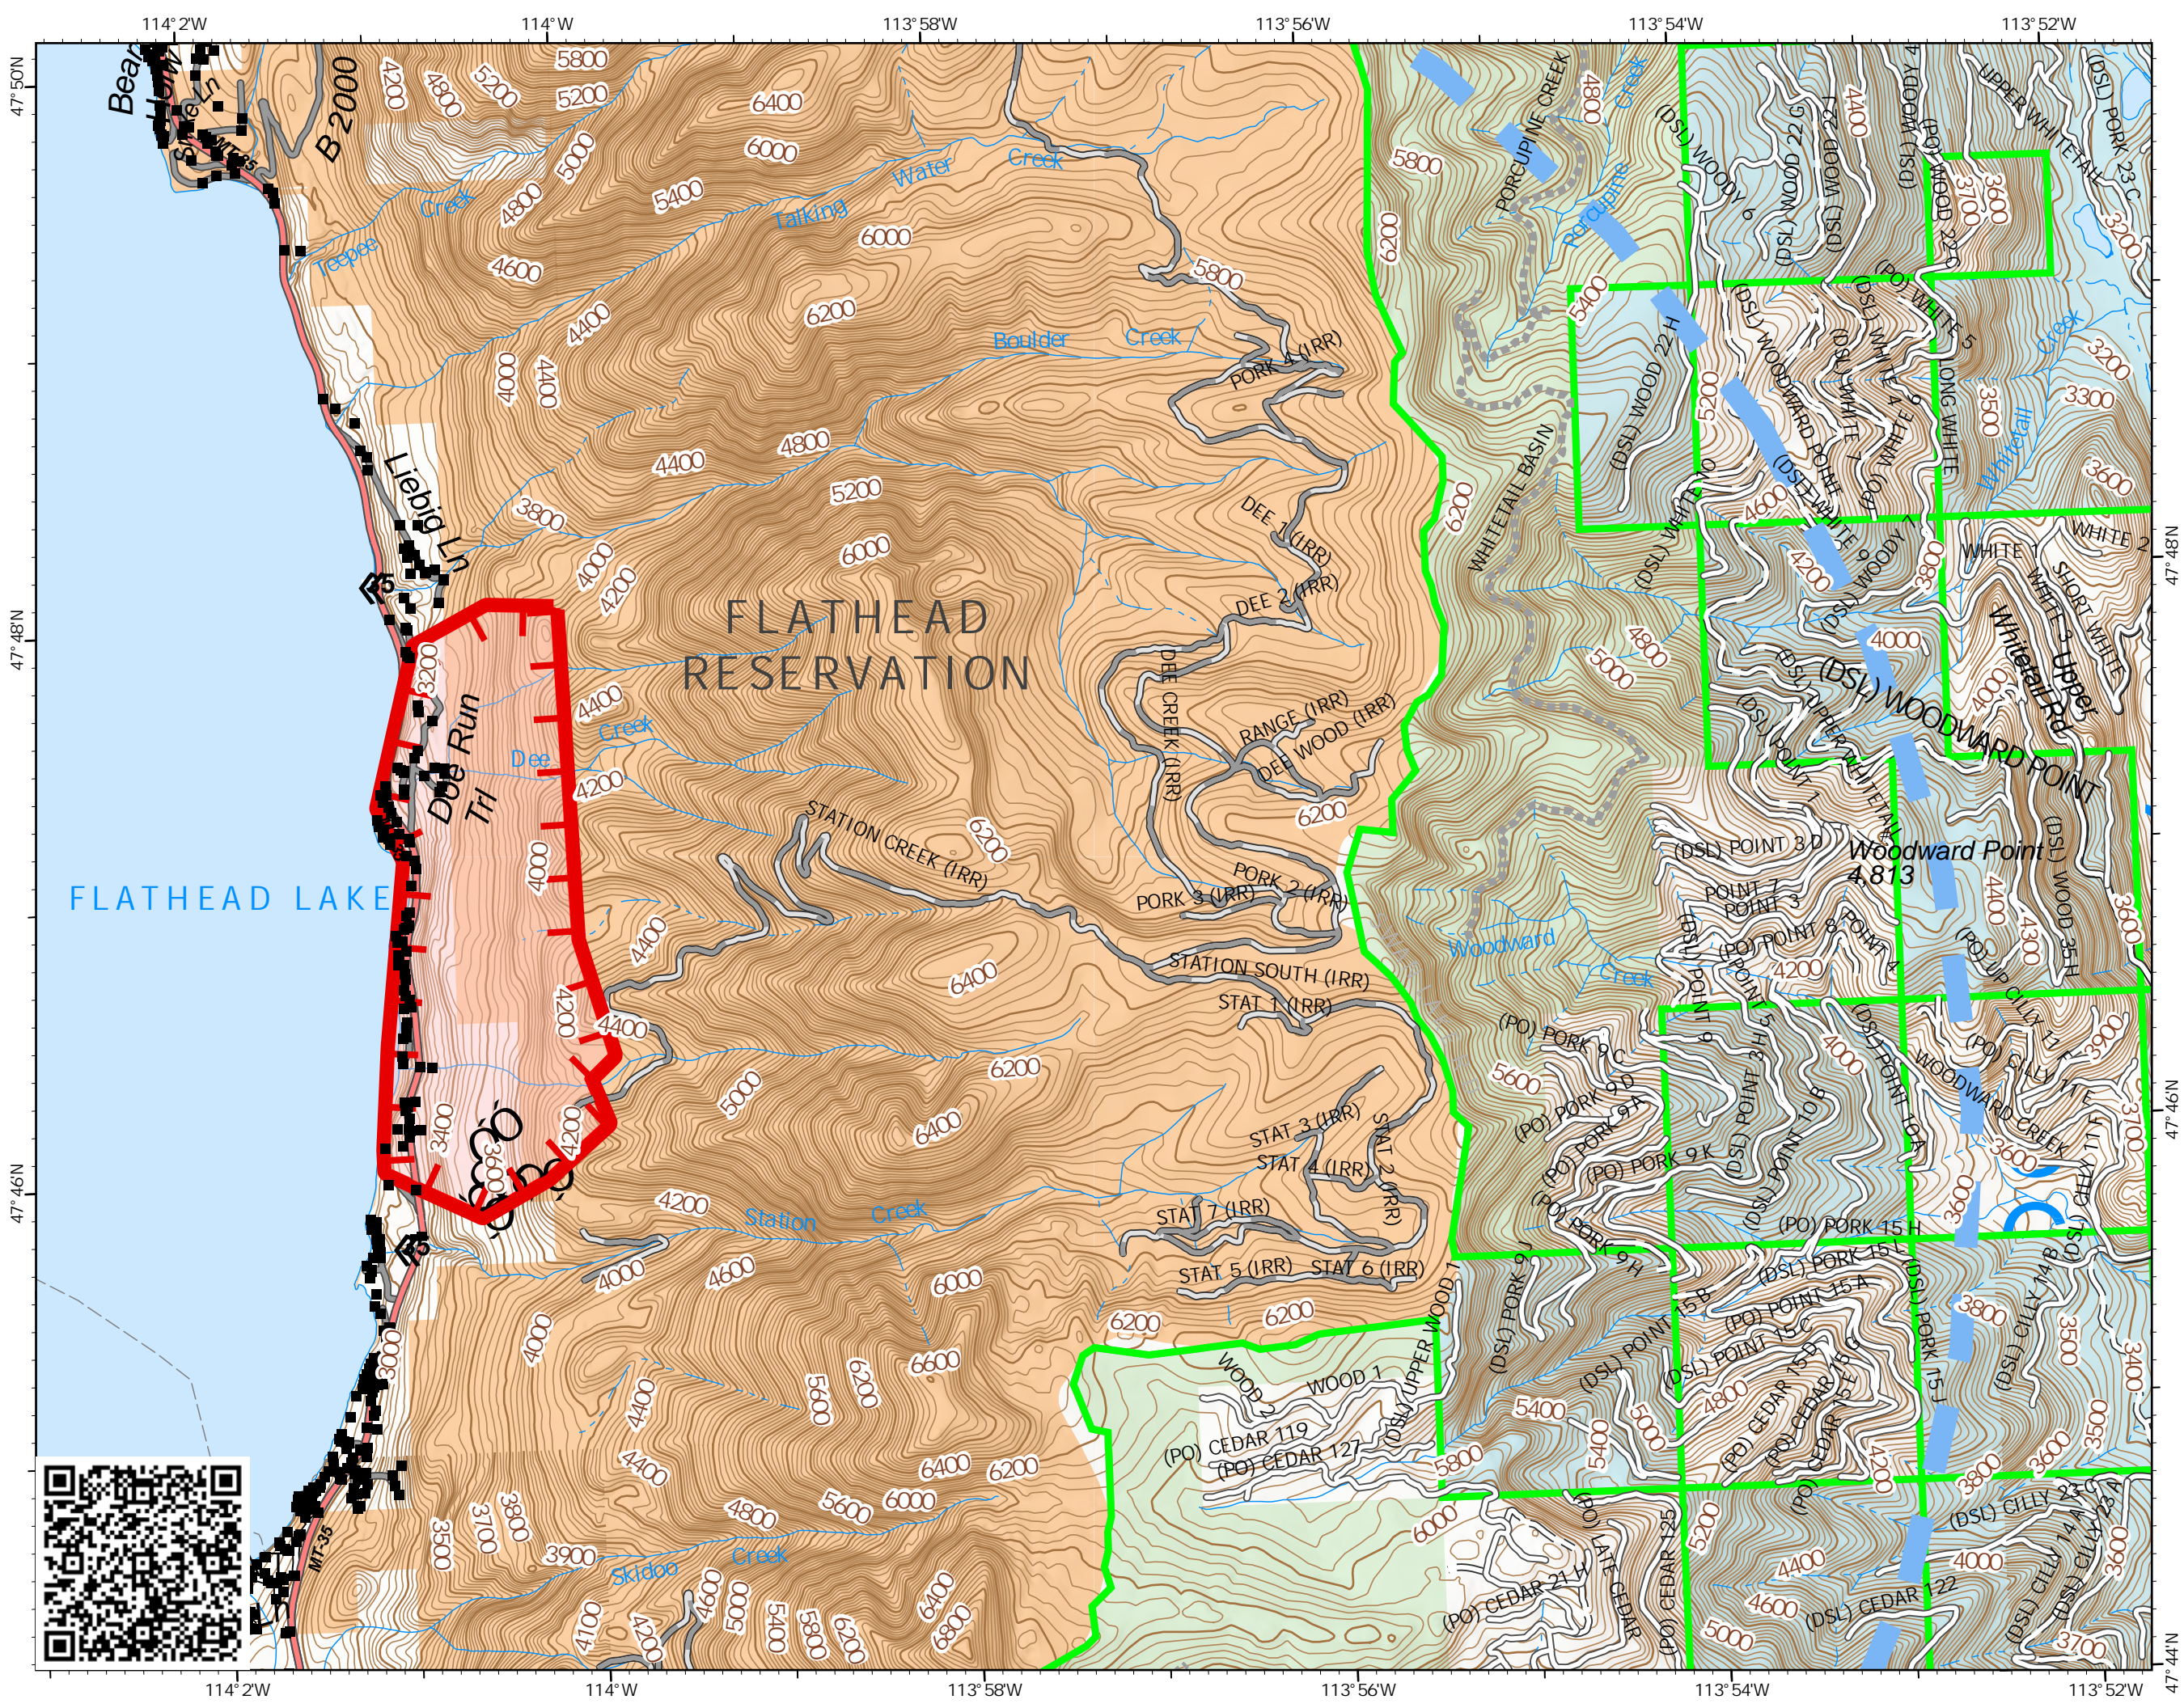

Operations

Boulder 2700
MT-FHA-000157
08/02/2021

1,134 acres at 08/01/2021
Acres from GPS

- Structures
- Completed Dozer Line
- Temporary Flight Restriction
- Fire Edge
- Wildfire Daily Fire Perimeter
- Paved Roads
- Dirt (Not Paved)
- Forest Service Land
- State Lands
- Tribal Lands

NR Team 4
8/2/2021 0712
North American 1983 Datum. LatLong Grid