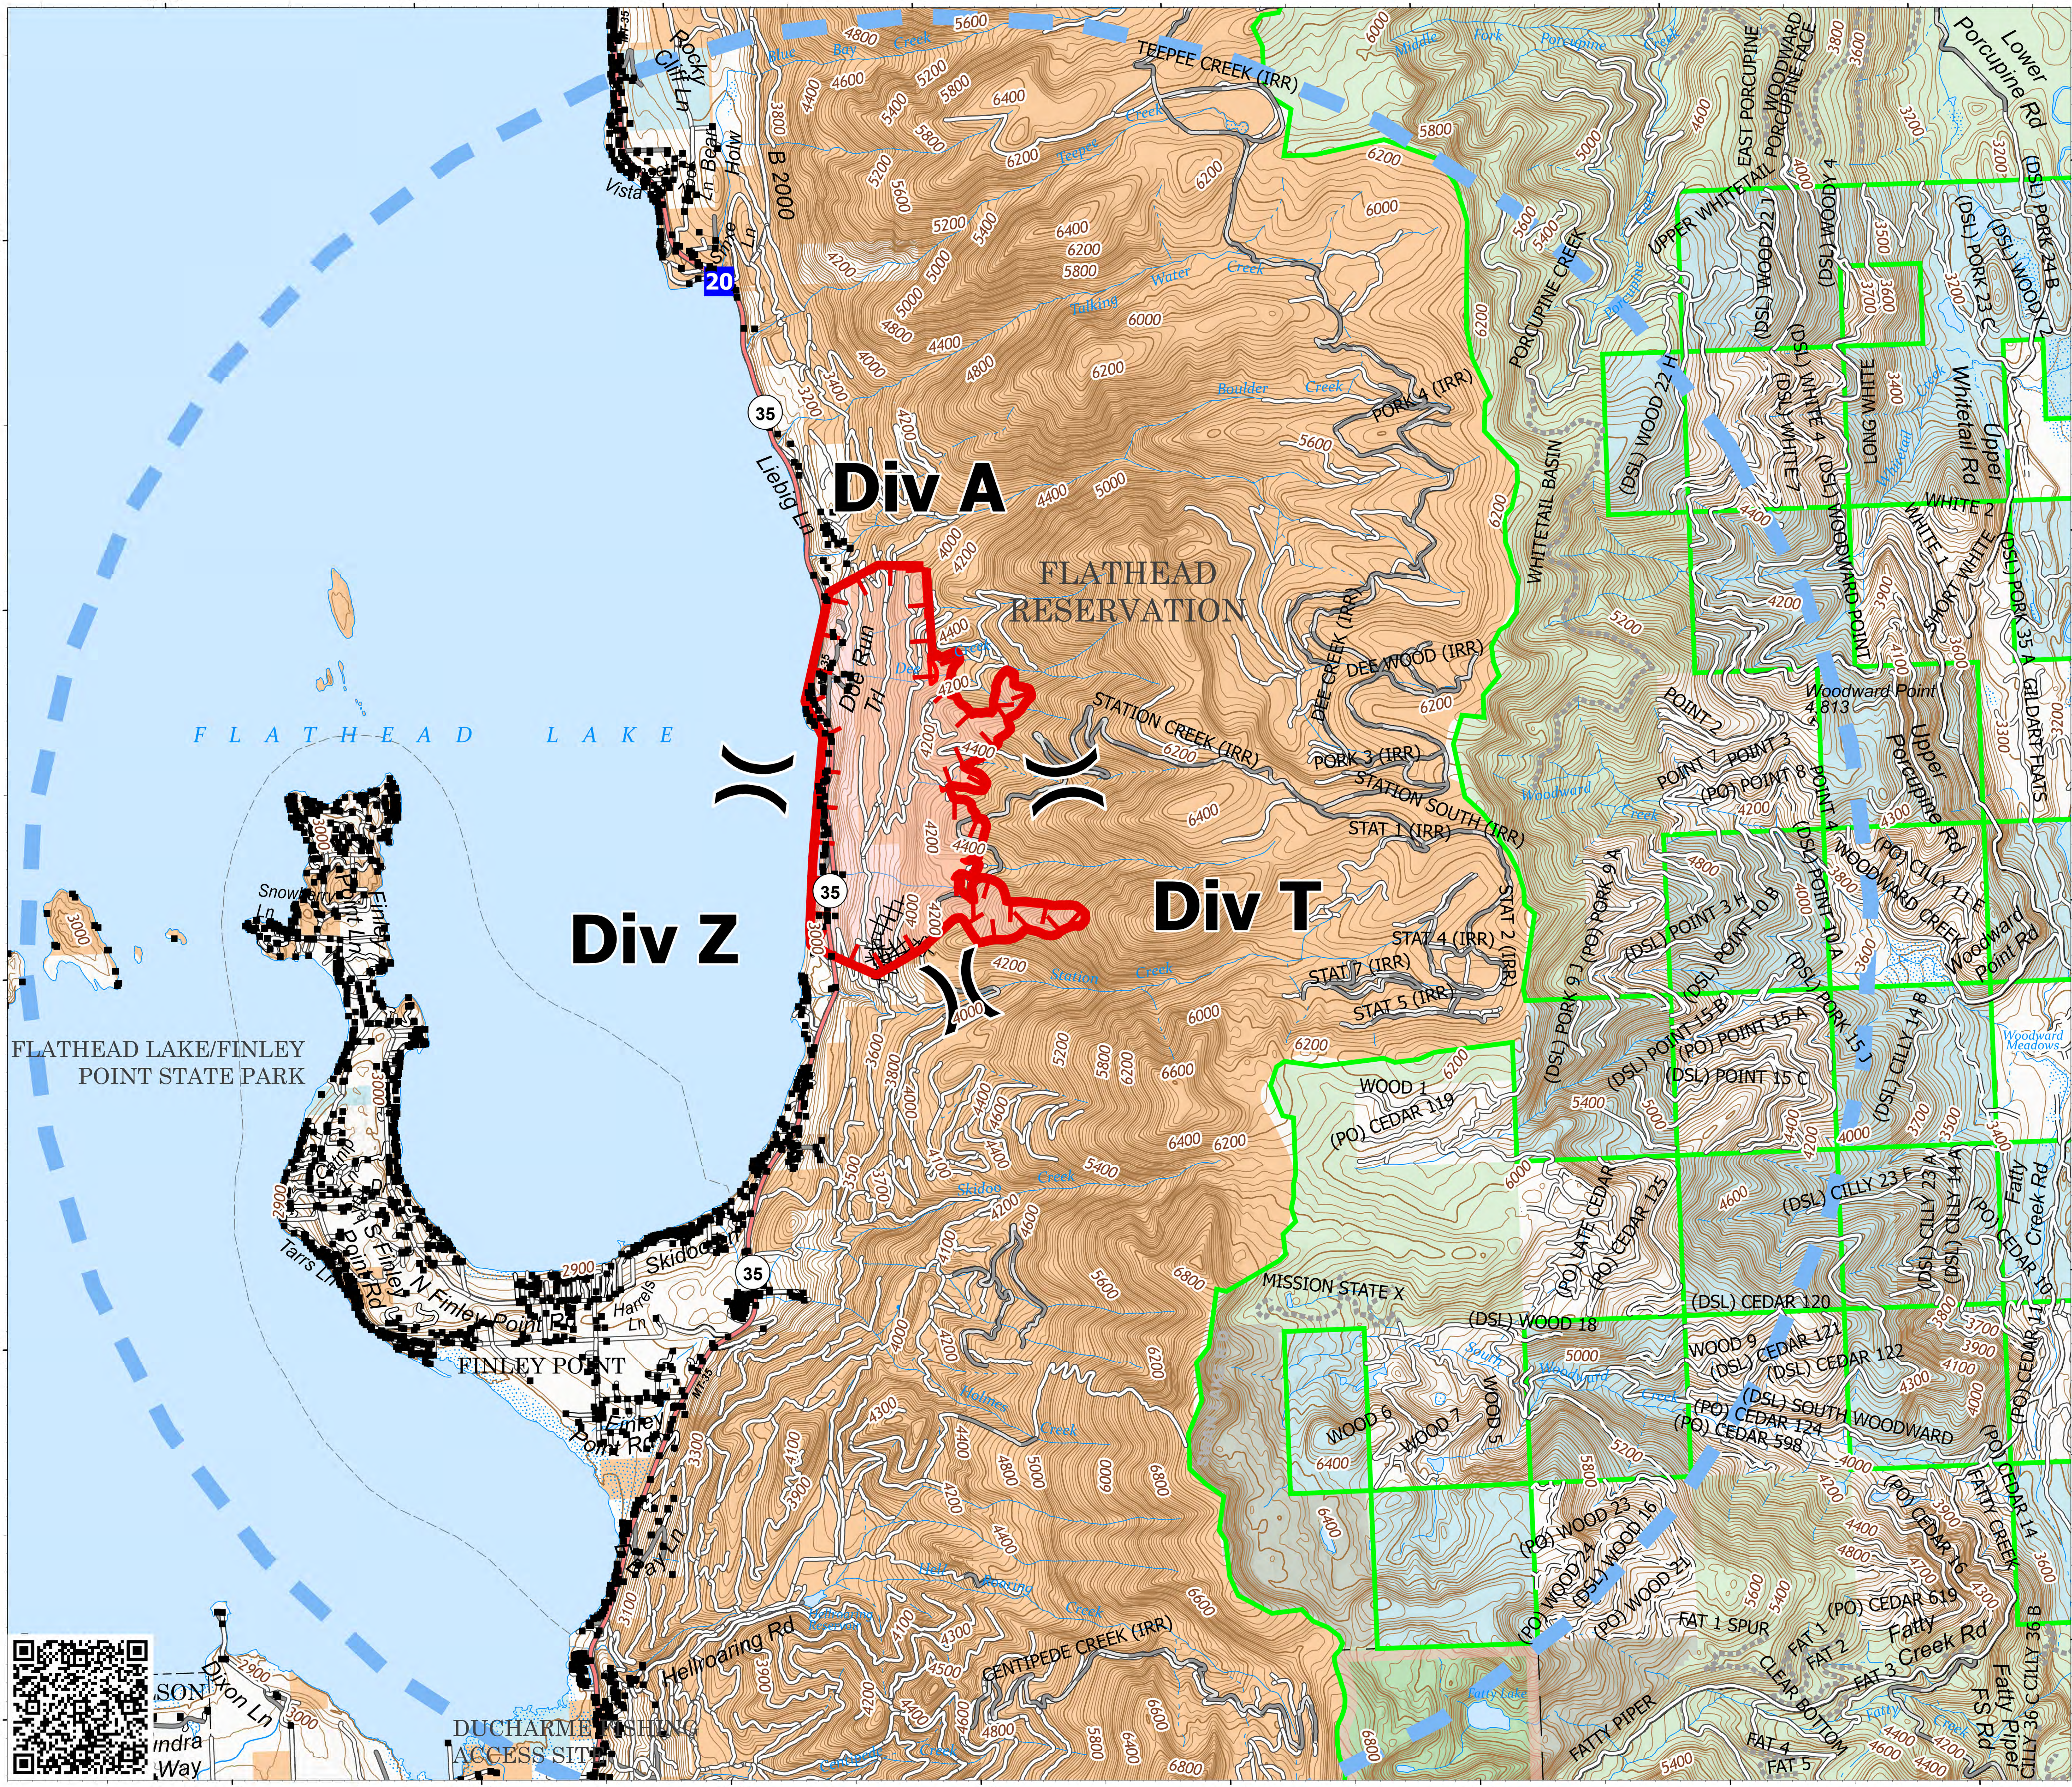

# Briefing

Boulder 2700  
MT-FHA-000157  
8/3/2021

1,416 acres at 13:48 on 08/02/2021  
From Acres from DRTI and GPS

- ( ) Division Break
- Drop Point
- ⌘ Completed Dozer Line
- ▬ Temporary Flight Restriction
- ▬ Fire Edge
- ▬ Wildfire Daily Fire Perimeter
- ▬ Paved Roads
- ▬ Dirt (Not Paved)
- ▬ Proclaimed FS Boundary
- ▬ Forest Service Land
- ▬ State Lands
- ▬ Tribal Lands

NR Team 4  
8/2/2021 1830  
North American 1983 Datum, Lat/Long Grid