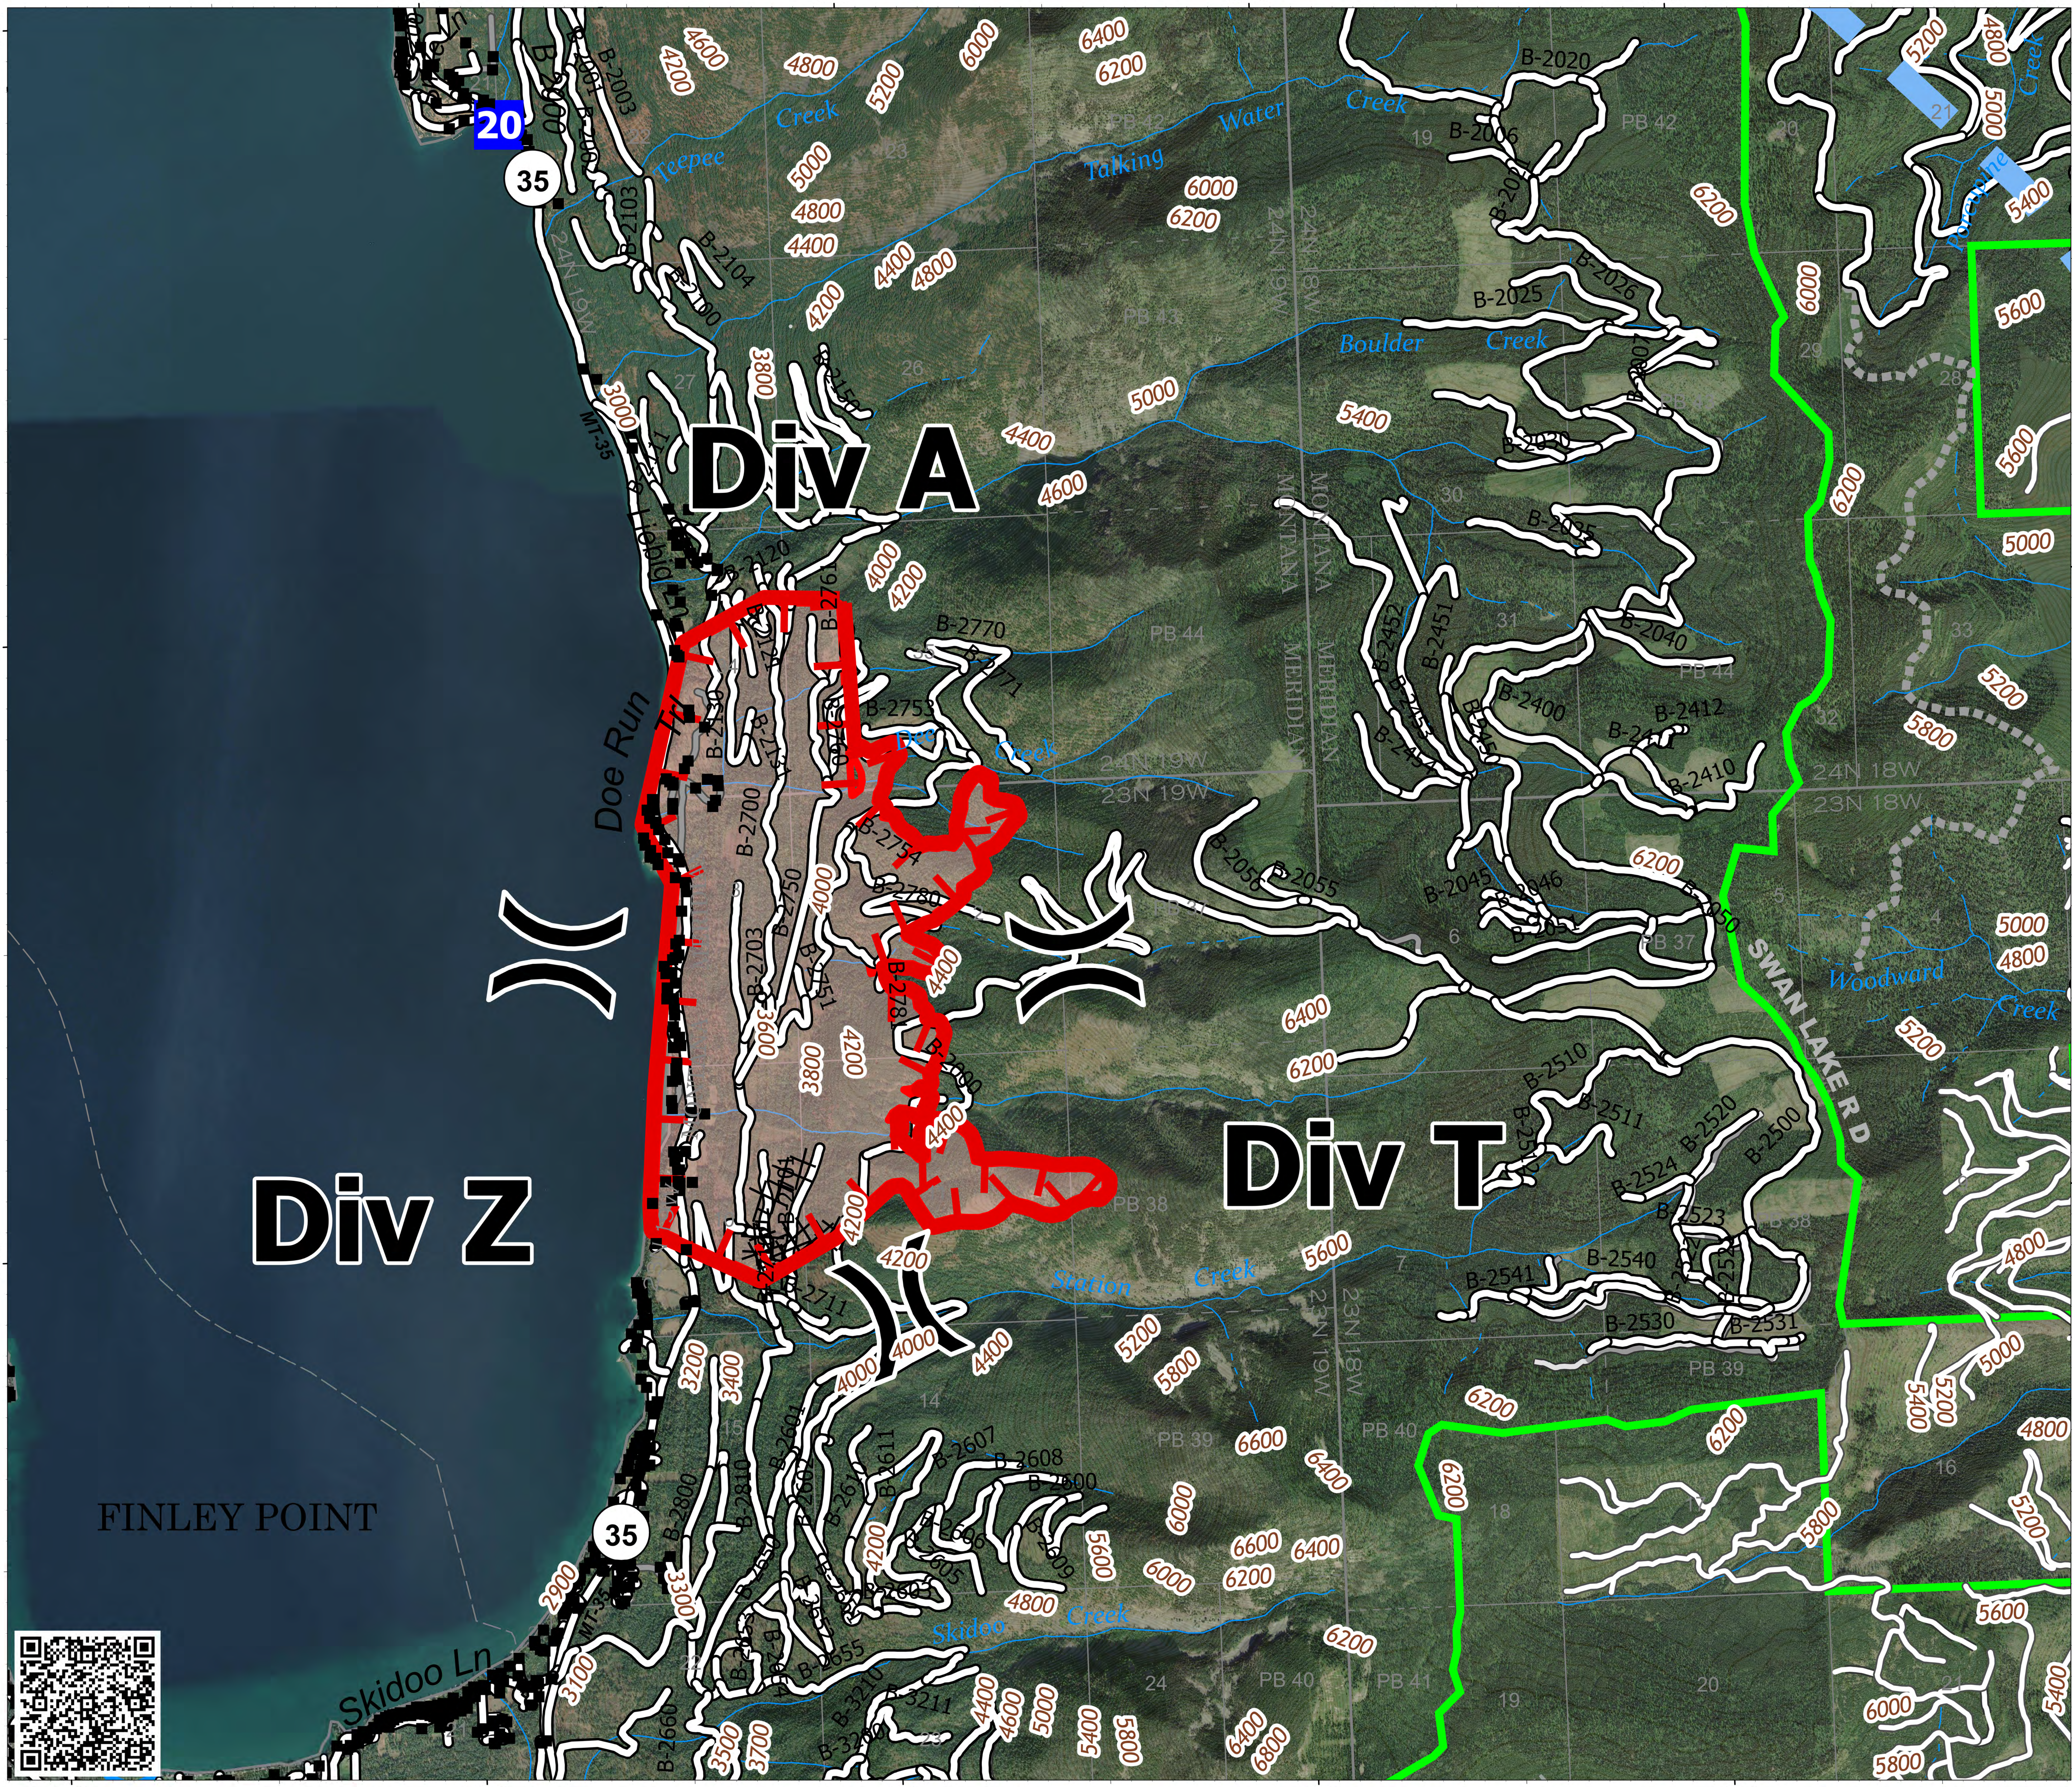

# Operations

Boulder 2700  
MT-FHA-000157  
8/3/2021

1,416 acres at 13:48 on 08/02/2021  
From Acres from DRTI and GPS

- ( ) Division Break
- Drop Point
- XX Completed Dozer Line
- Temporary Flight Restriction
- Fire Edge
- Wildfire Daily Fire Perimeter
- Paved Roads
- Dirt (Not Paved)
- Proclaimed FS Boundary

NR Team 4  
8/3/2021 0611  
North American 1983 Datum, Lat/Long Grid