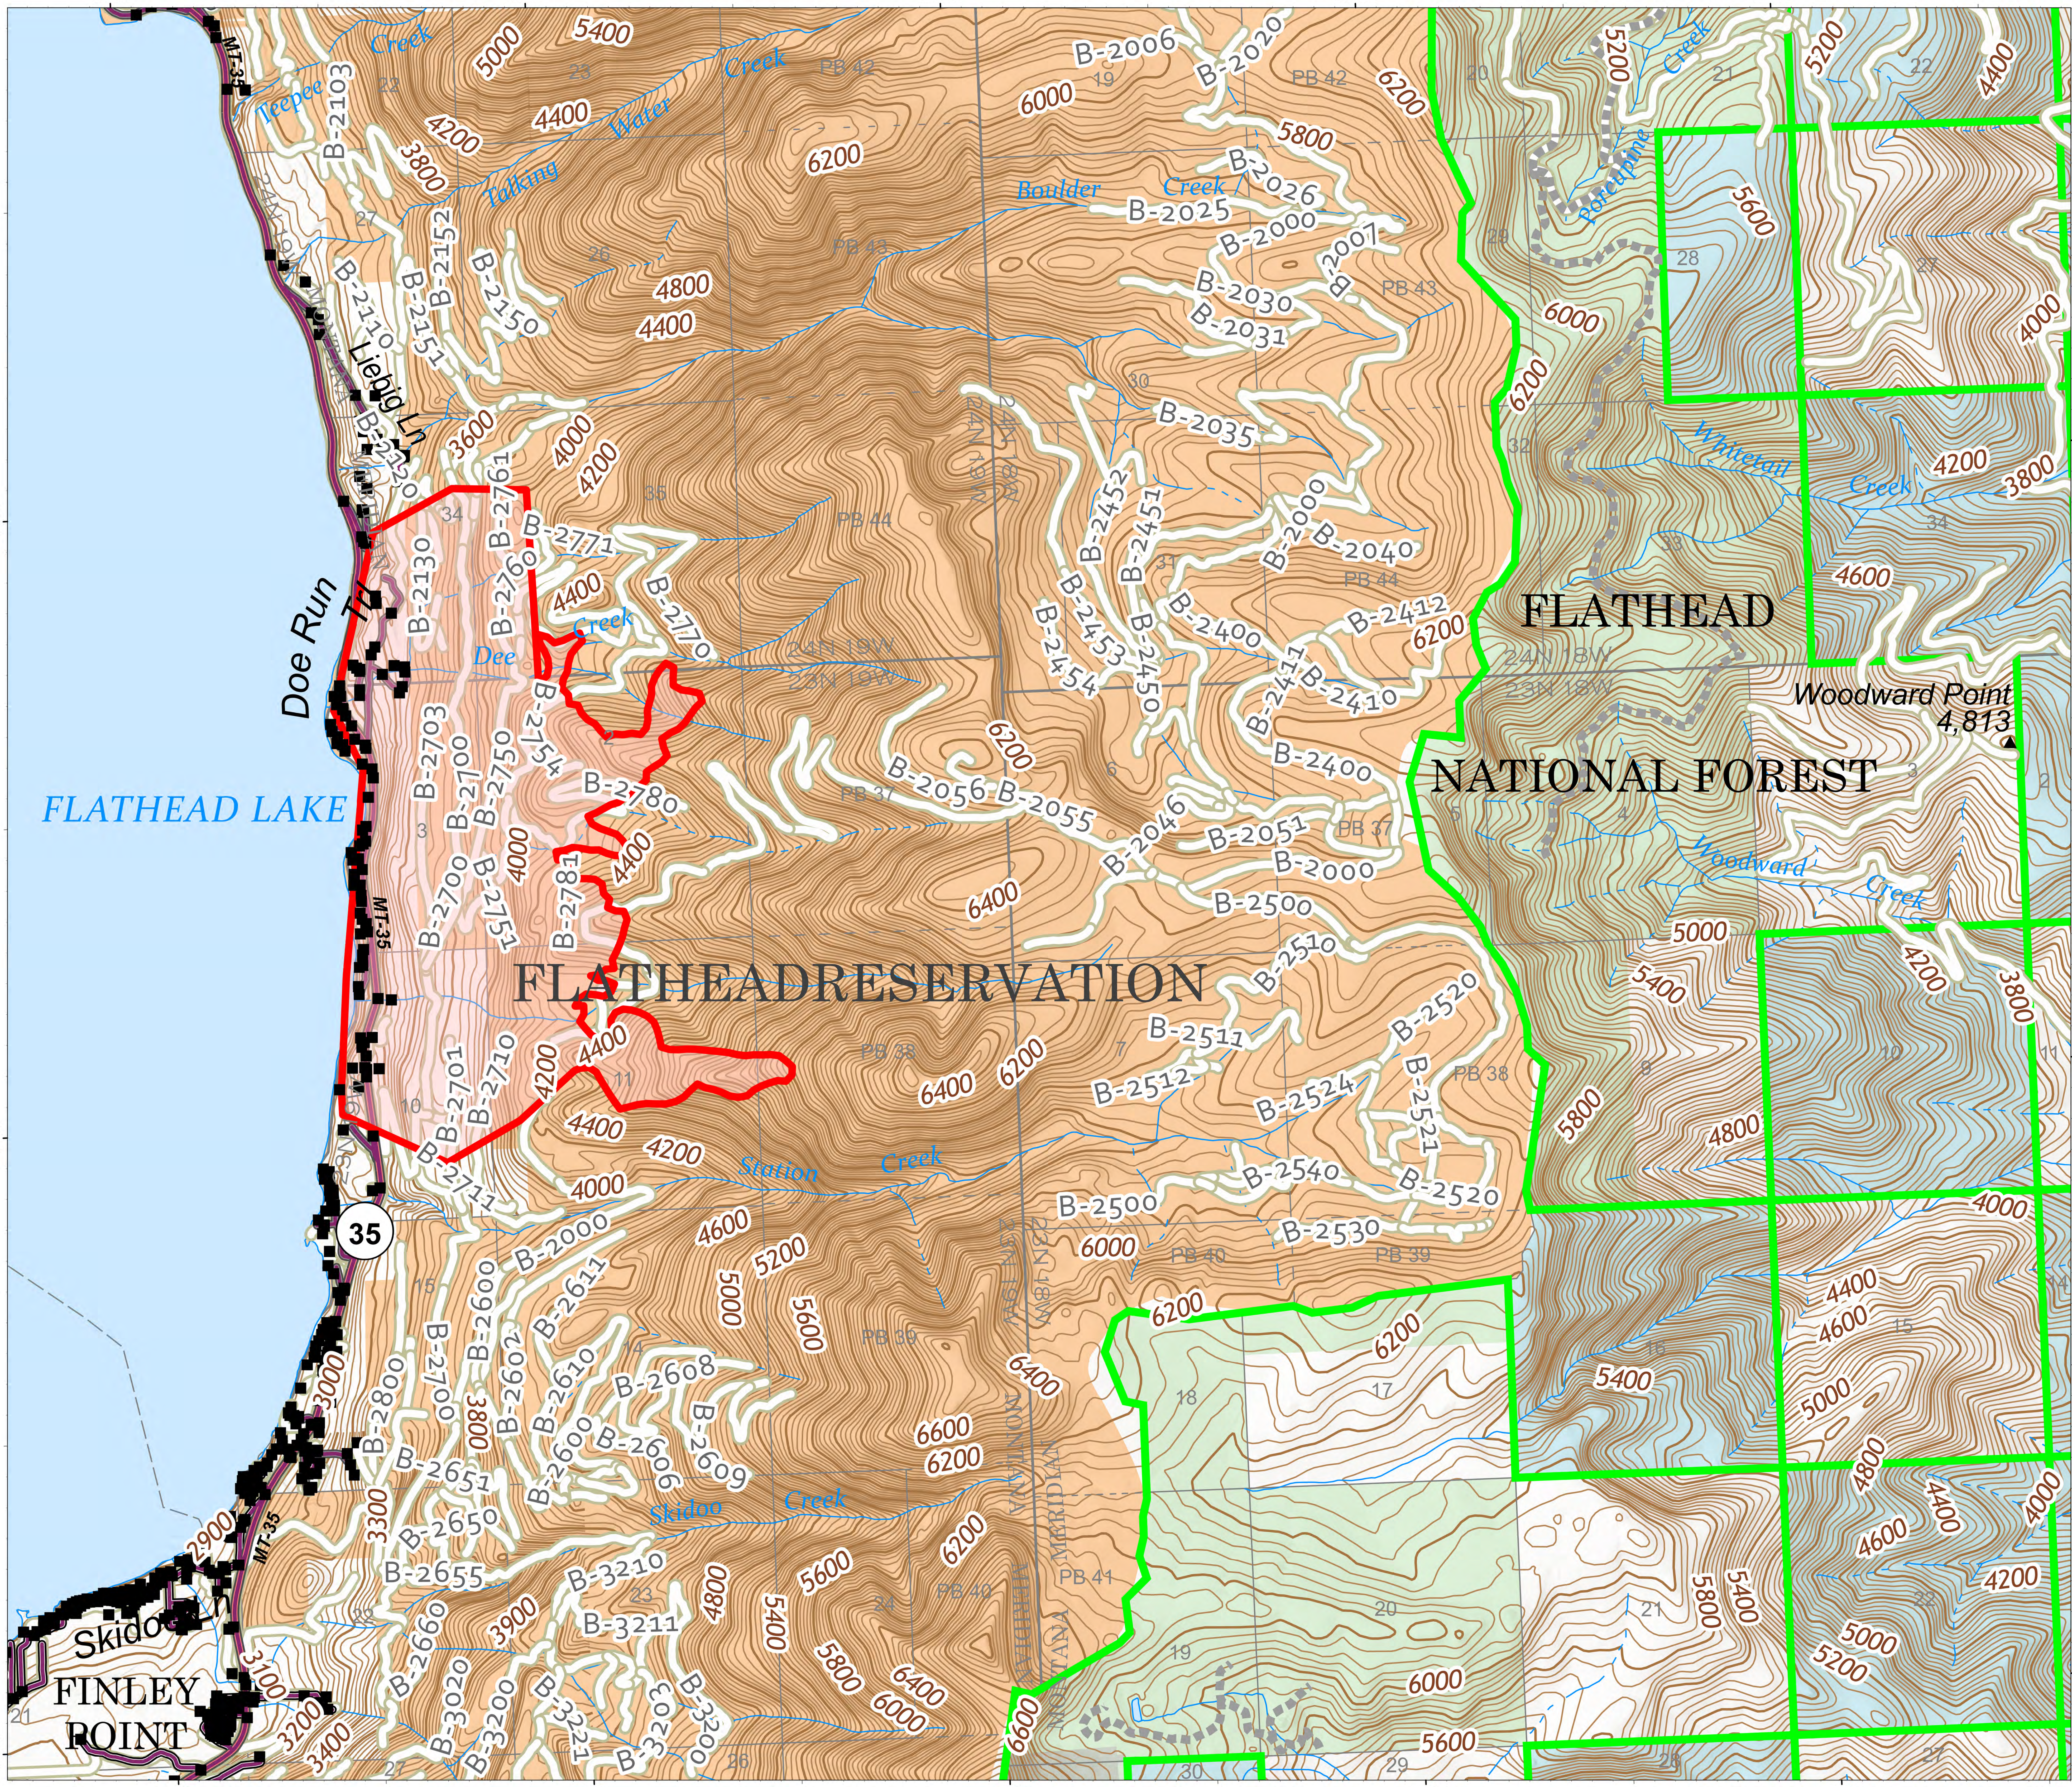

# PIO

Boulder 2700  
MT-FHA-000157  
8/3/2021

1,416 acres at 13:48 on 08/02/2021  
From Acres from DRTI and GPS

- Structures
- Wildfire Daily Fire Perimeter
- Paved Roads
- Dirt (Not Paved)
- Proclaimed FS Boundary
- Forest Service Land
- State Lands
- Tribal Lands

NR Team 4  
8/3/2021 0655  
North American 1983 Datum, Lat/Long Grid