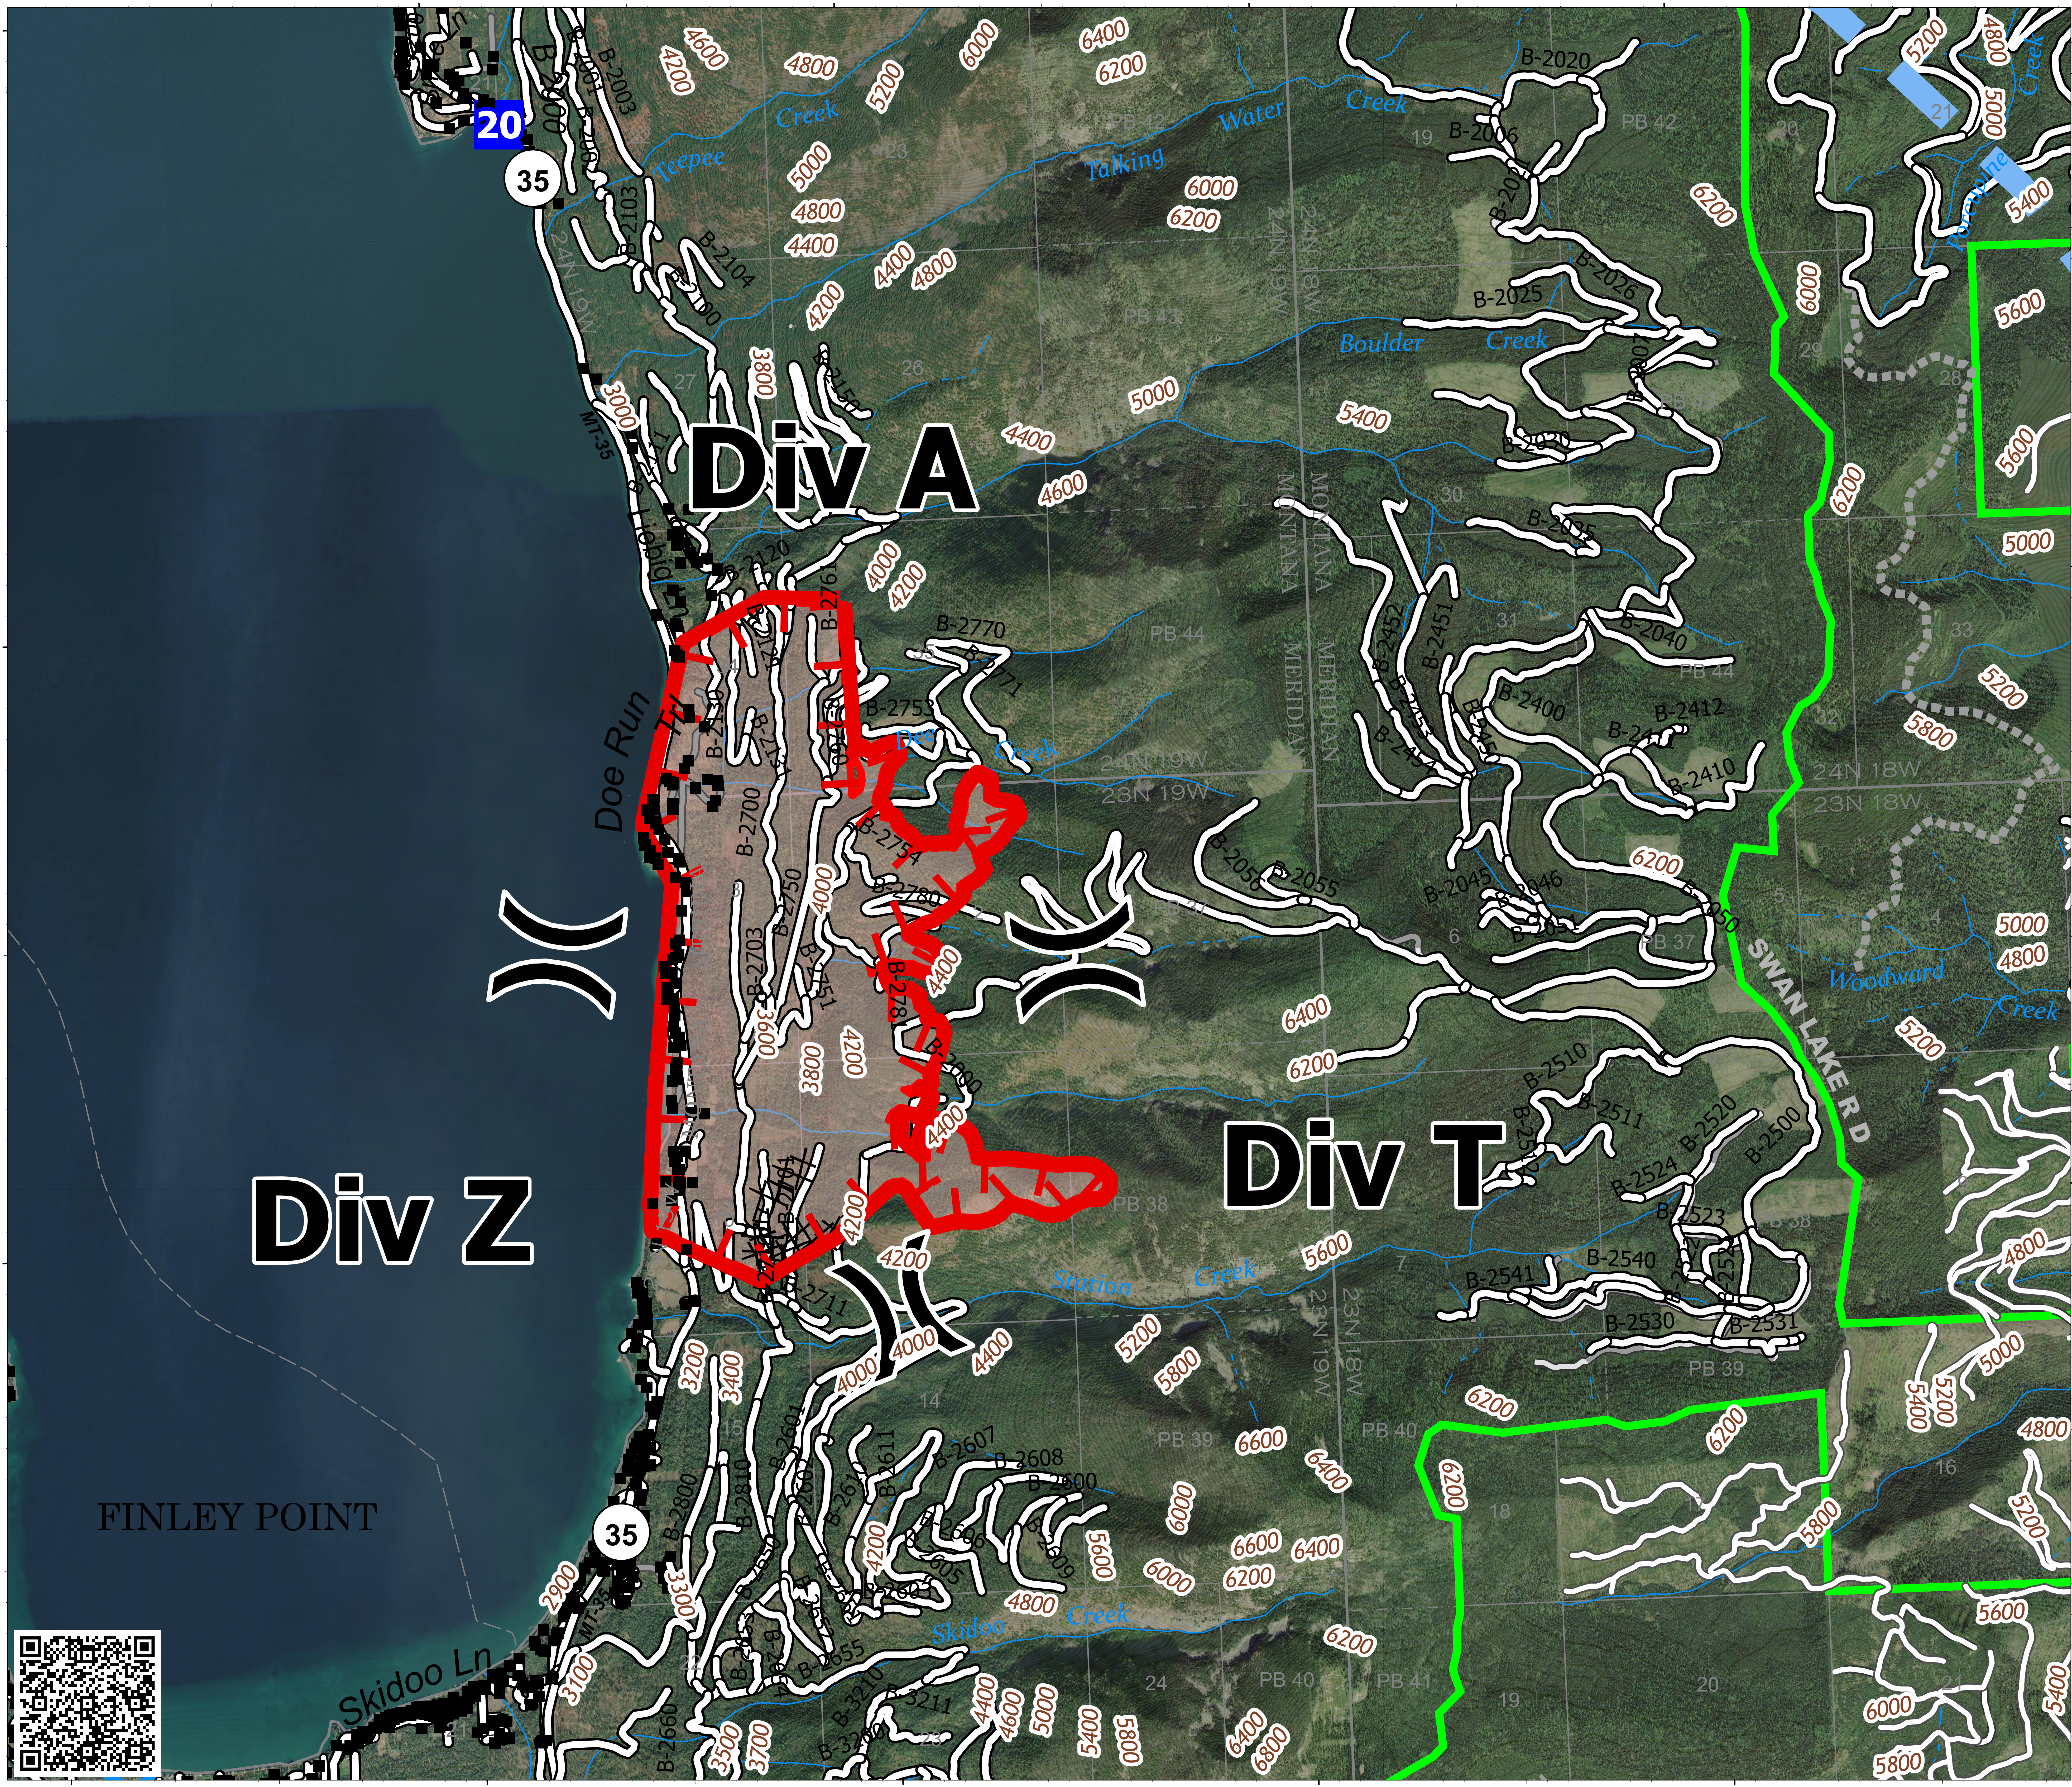

Operations

Boulder 2700
MT-FHA-000157
8/3/2021

1,416 acres at 13:48 on 08/02/2021
From Acres from DRTI and GPS

- () Division Break
- Drop Point
- XX Completed Dozer Line
- Temporary Flight Restriction
- Fire Edge
- Wildfire Daily Fire Perimeter
- Paved Roads
- Dirt (Not Paved)
- Proclaimed FS Boundary

Div Z

Div A

Div T

FINLEY POINT

NR Team 4
8/3/2021 0920
North American 1983 Datum, Lat/Long Grid