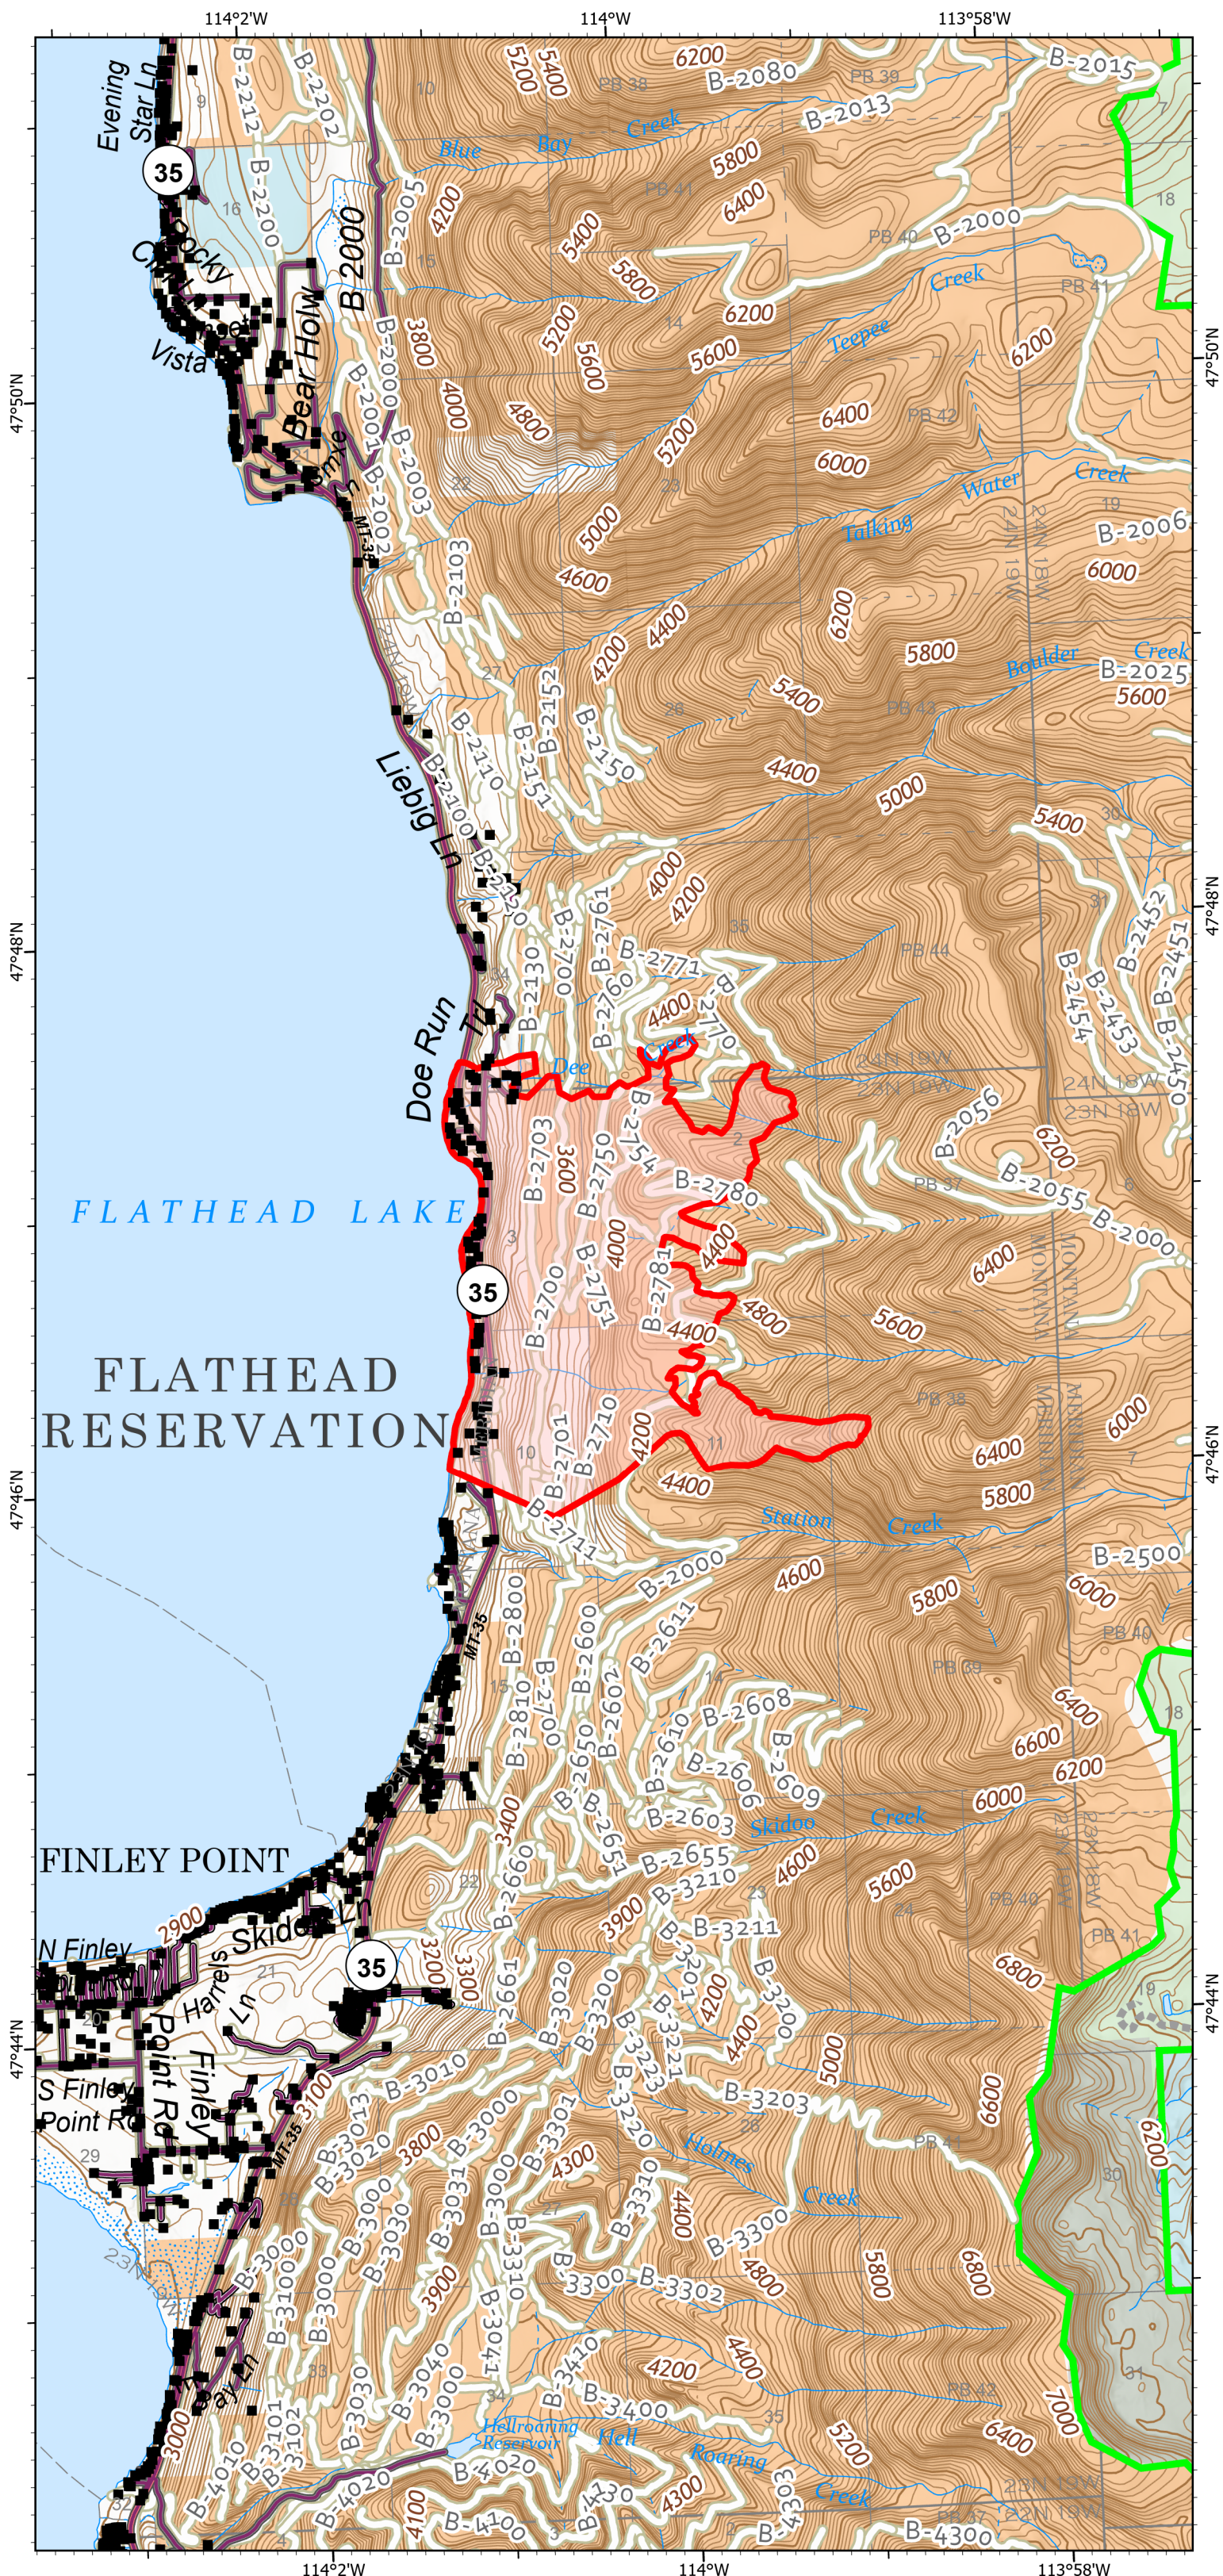

# PIO

Boulder 2700  
MT-FHA-000157

8/4/2021

1,416 acres at 1846 on 08/03/2021  
Acres from DRTI and GPS

- Structures
- Wildfire Daily Fire Perimeter
- Paved Roads
- Dirt (Not Paved)
- Proclaimed FS Boundary
- Forest Service Land
- State Lands
- Tribal Lands

NR Team 4  
8/4/2021 0607  
North American 1983 Datum. LatLong Grid