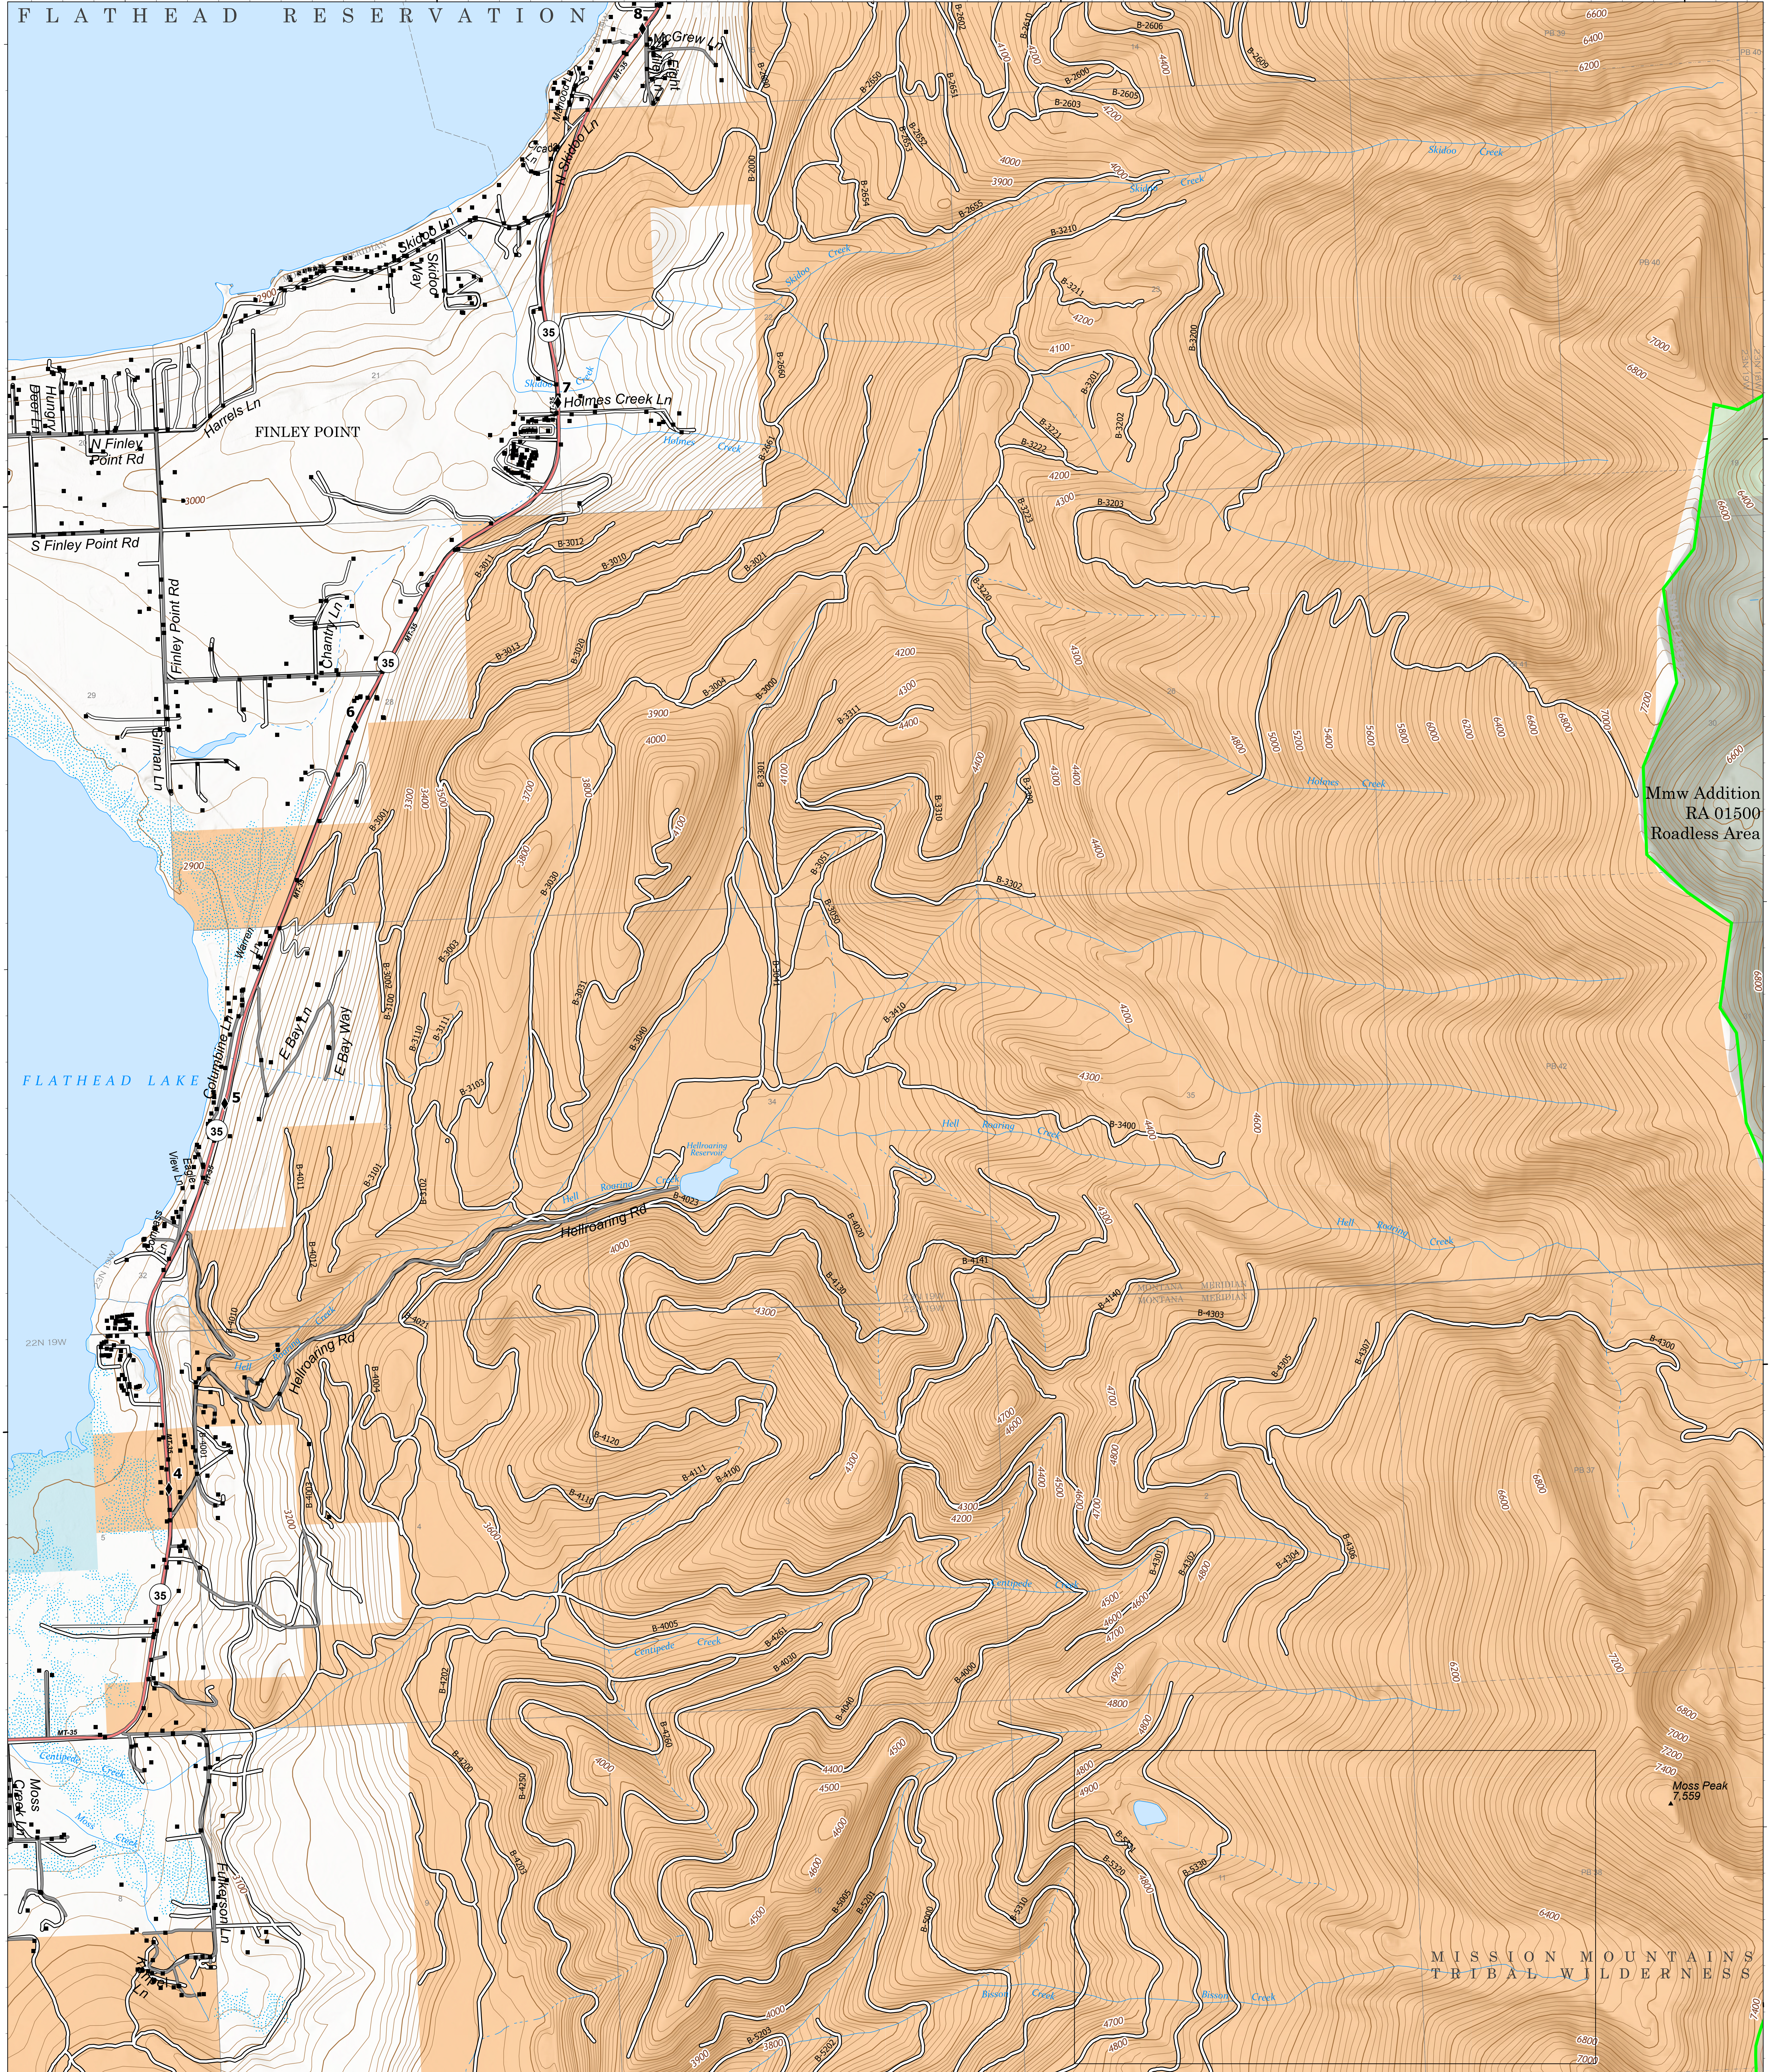

# Finley Point Fire District North

- ◆ Highway Mile Marker
- Paved Roads
- Dirt (Not Paved)
- State Secondary Route
- Forest Service Land
- State Lands
- Tribal Lands
- Structures

8/10/2021 1422  
North American 1983 Datum, Lat/Long Grid

# Finley Point Fire District Central

8/10/2021 1423  
North American 1983 Datum, Lat/Long Grid

- ◆ Highway Mile Marker
- Paved Roads
- Dirt (Not Paved)
- State Secondary Route
- Forest Service Land
- Tribal Lands
- Structures

# Finley Point Fire District South

8/10/2021 1424  
North American 1983 Datum, Lat/Long Grid

- ◆ Highway Mile Marker
- Paved Roads
- Dirt (Not Paved)
- State Secondary Route
- Structures
- Tribal lands
- State Lands
- Tribal Lands
- Forest Service Land

## Point

8/10/2021 1424  
 North American 1983 Datum, LatLong Grid

- ◆ Highway Mile Marker
- Paved Roads
- Dirt (Not Paved)
- State Secondary Route
- State Lands
- Tribal Lands
- Structures