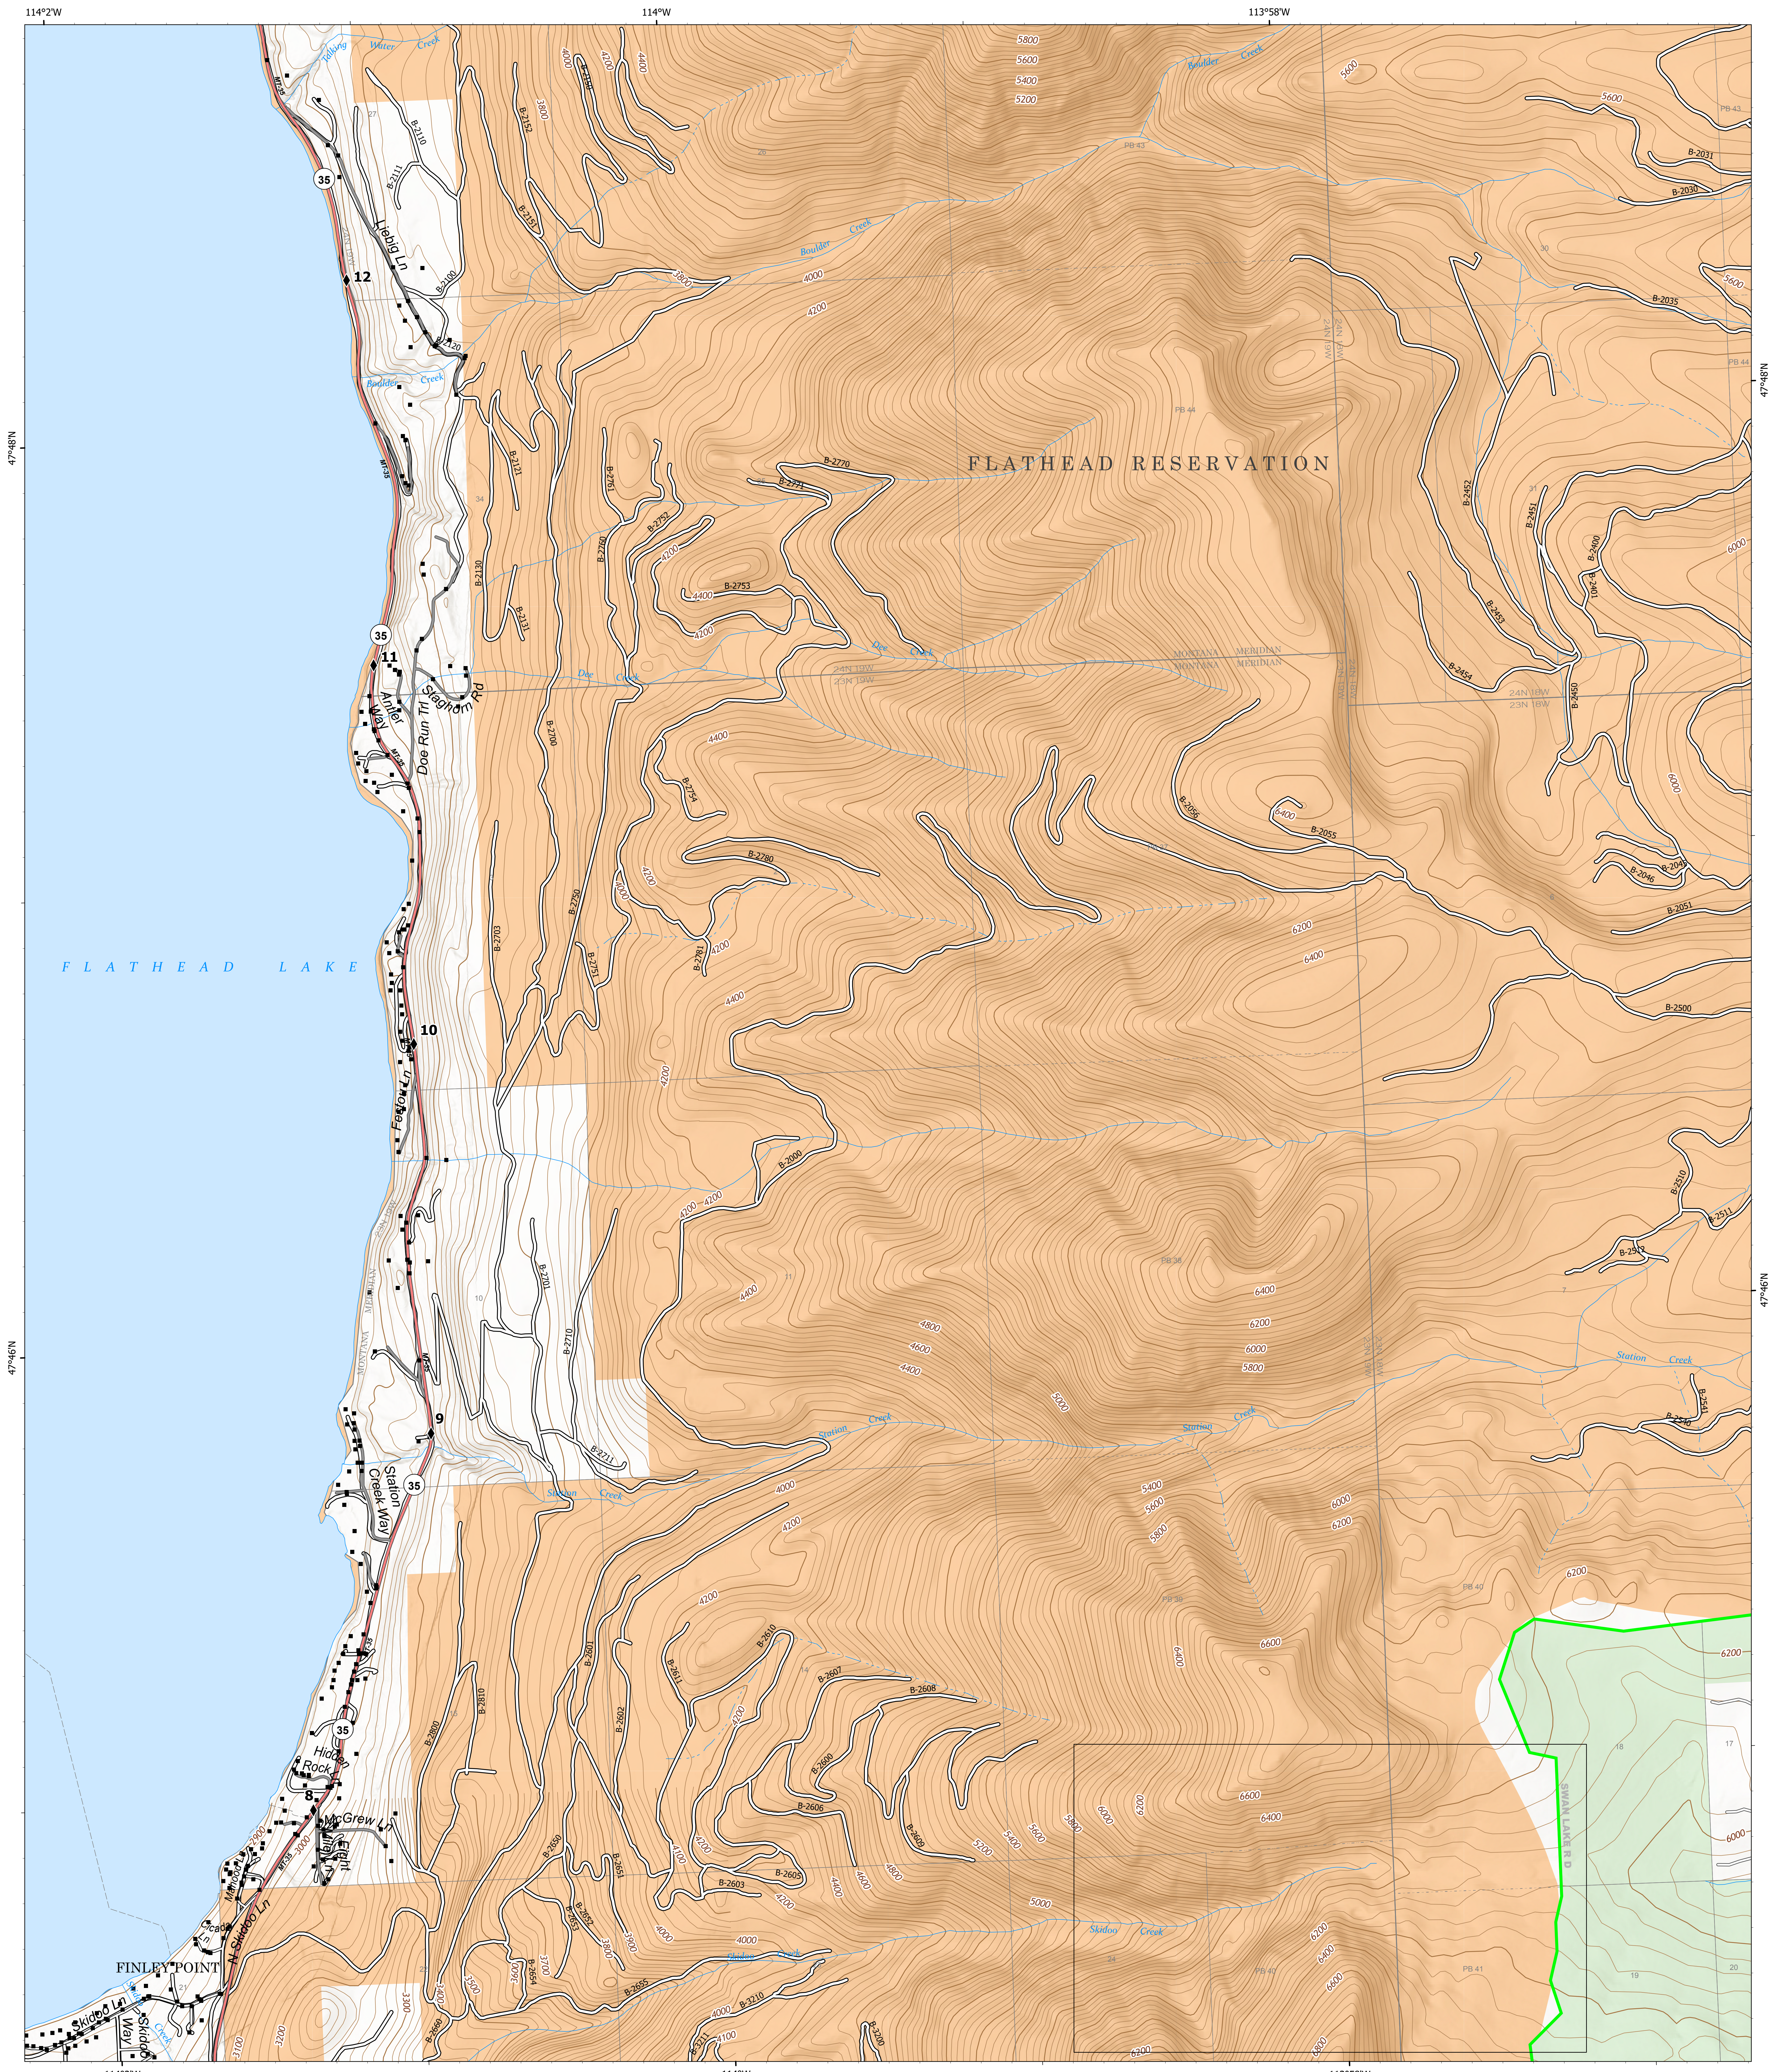

# Finley Point Fire District North

- ◆ Highway Mile Marker
- Paved Roads
- Dirt (Not Paved)
- State Secondary Route
- Forest Service Land
- State Lands
- Tribal Lands
- Structures

8/10/2021 1422  
North American 1983 Datum, Lat/Long Grid

# Finley Point Fire District Central

8/10/2021 1423  
North American 1983 Datum, Lat/Long Grid

- ◆ Highway Mile Marker
- Paved Roads
- Dirt (Not Paved)
- State Secondary Route
- Forest Service Land
- Tribal Lands
- Structures

# Finley Point Fire District South

8/10/2021 1424  
North American 1983 Datum, Lat/Long Grid

- ◆ Highway Mile Marker
- Paved Roads
- Dirt (Not Paved)
- State Secondary Route
- Structures
- Tribal lands
- State Lands
- Tribal Lands
- Forest Service Land

## Point

8/10/2021 1424  
 North American 1983 Datum, LatLong Grid

- ◆ Highway Mile Marker
- Paved Roads
- Dirt (Not Paved)
- State Secondary Route
- State Lands
- Tribal Lands
- Structures