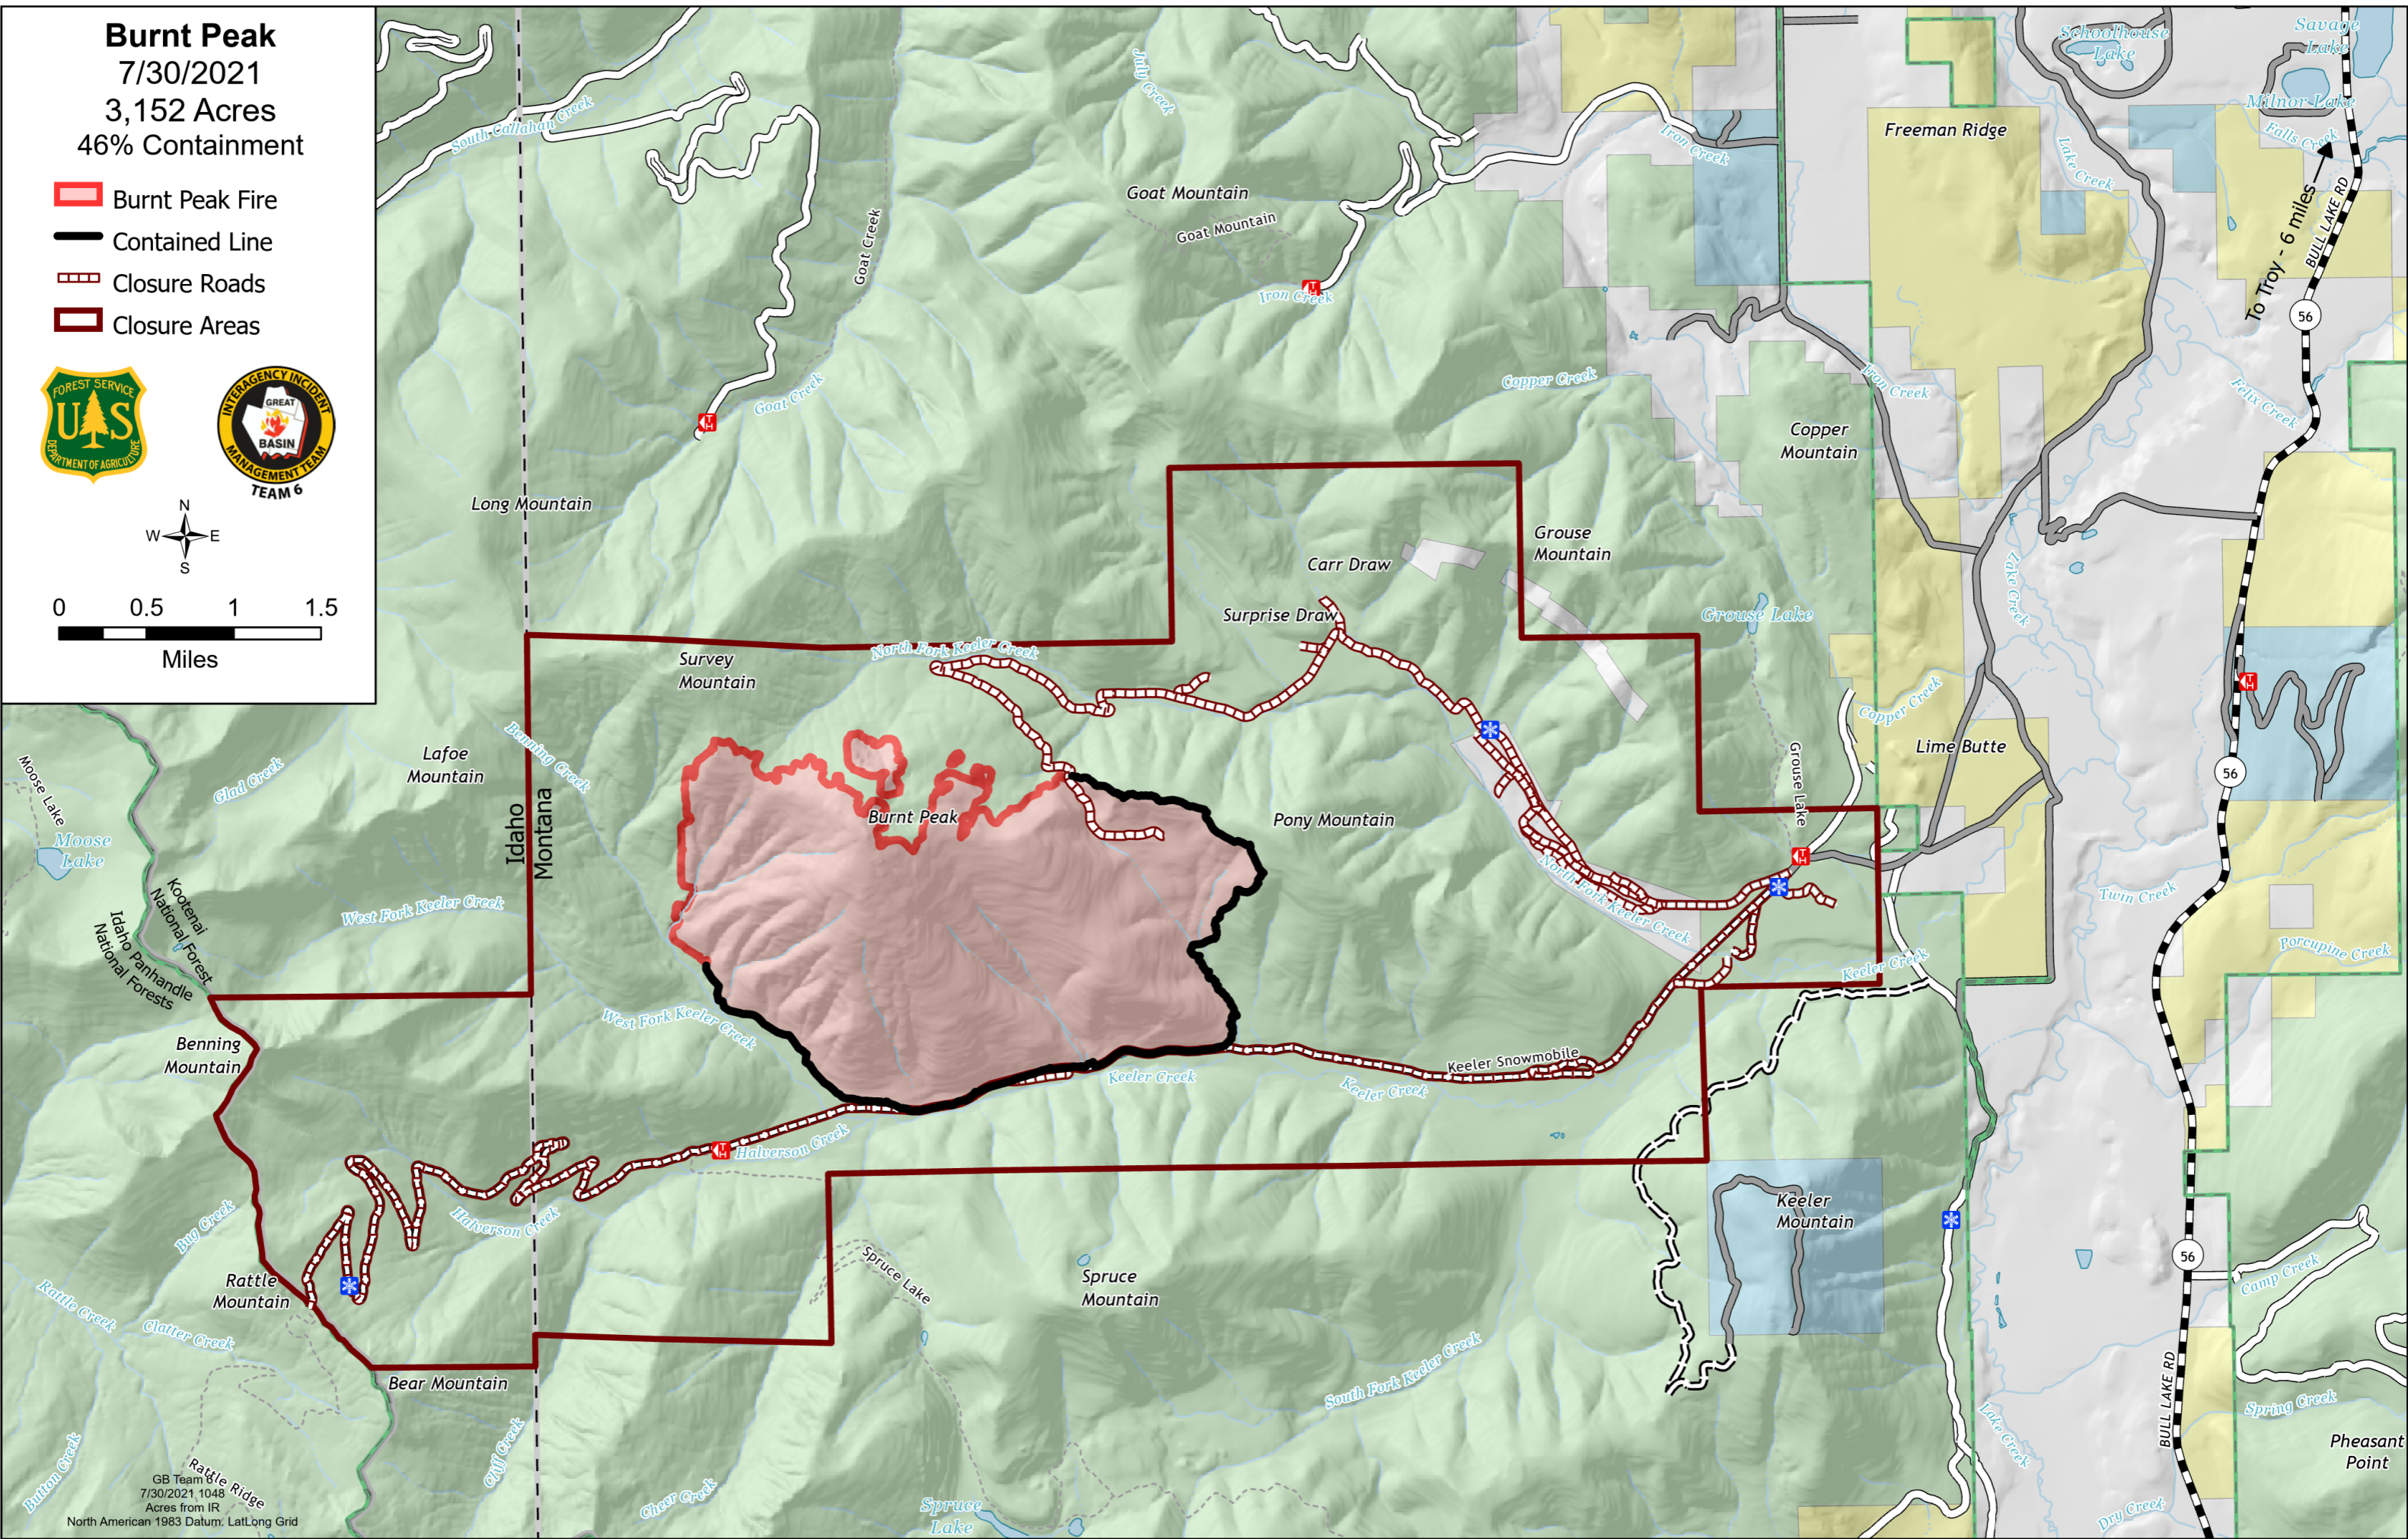

Burnt Peak
7/30/2021
3,152 Acres
46% Containment

-  Burnt Peak Fire
-  Contained Line
-  Closure Roads
-  Closure Areas

GB Team 6
7/30/2021 1048
Acres from IR
North American 1983 Datum, Lat/Long Grid