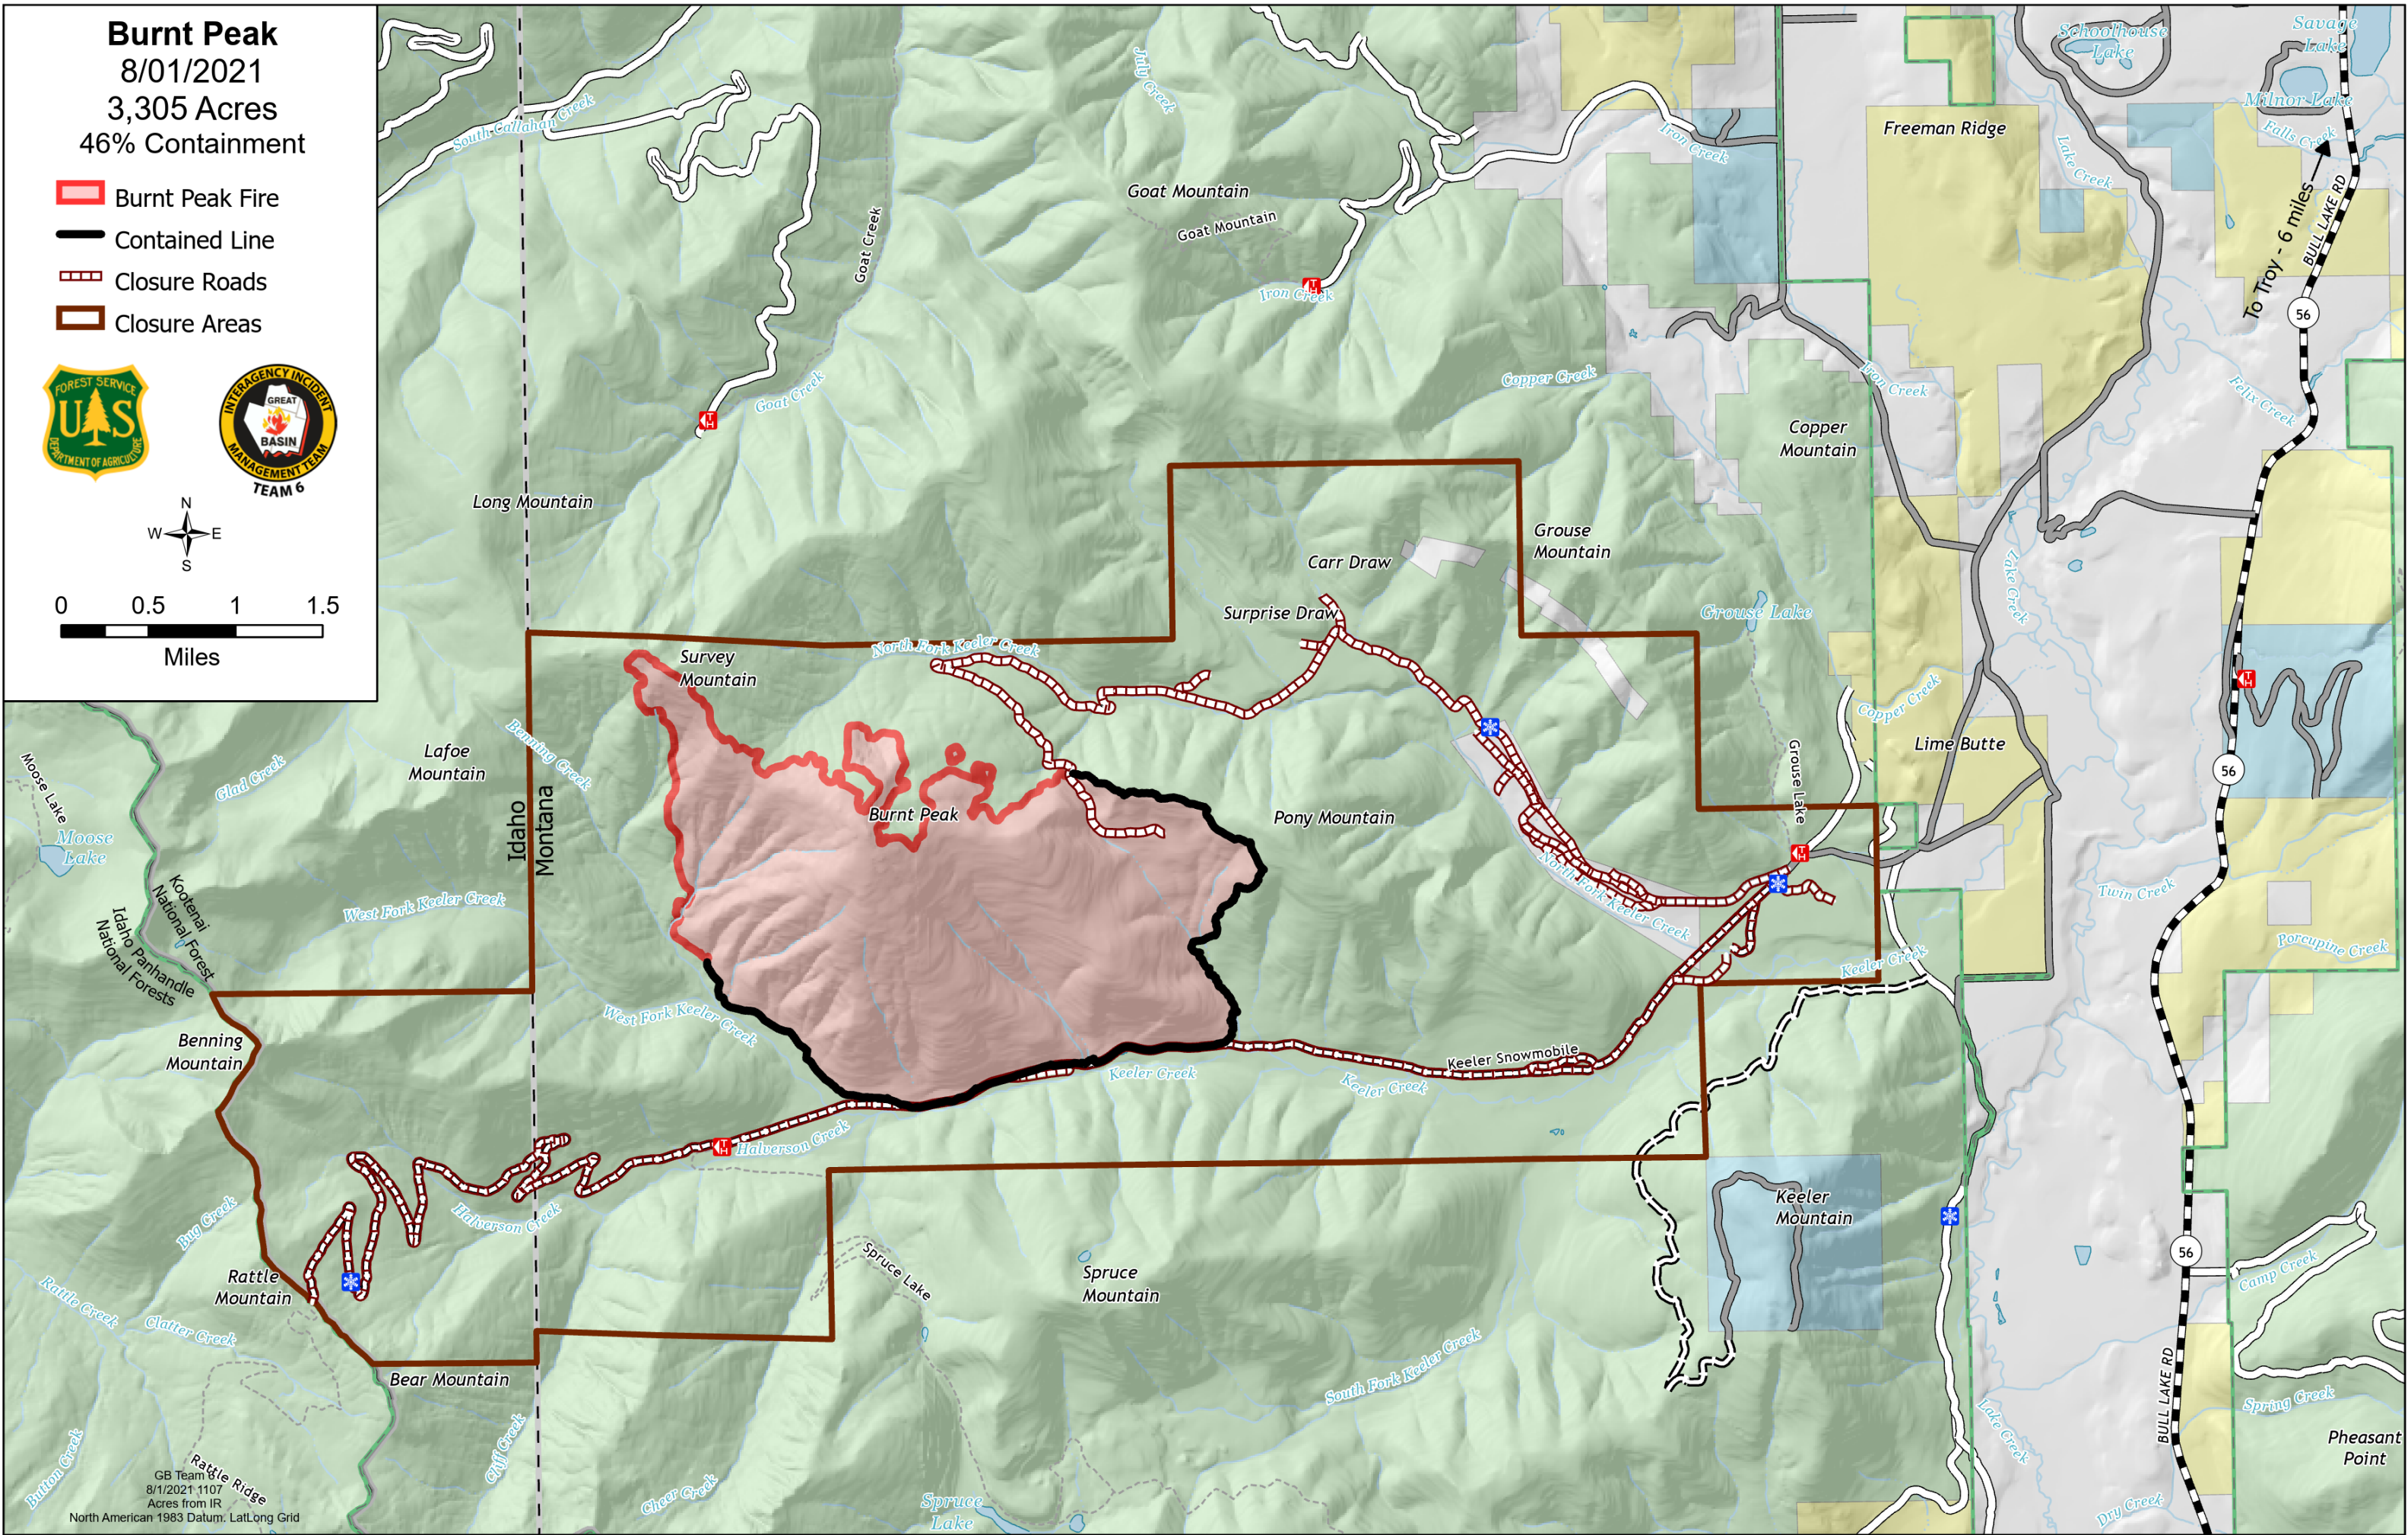

Burnt Peak
 8/01/2021
 3,305 Acres
 46% Containment

-  Burnt Peak Fire
-  Contained Line
-  Closure Roads
-  Closure Areas

GB Team
 8/1/2021 1107
 Acres from IR
 North American 1983 Datum, Lat/Long Grid