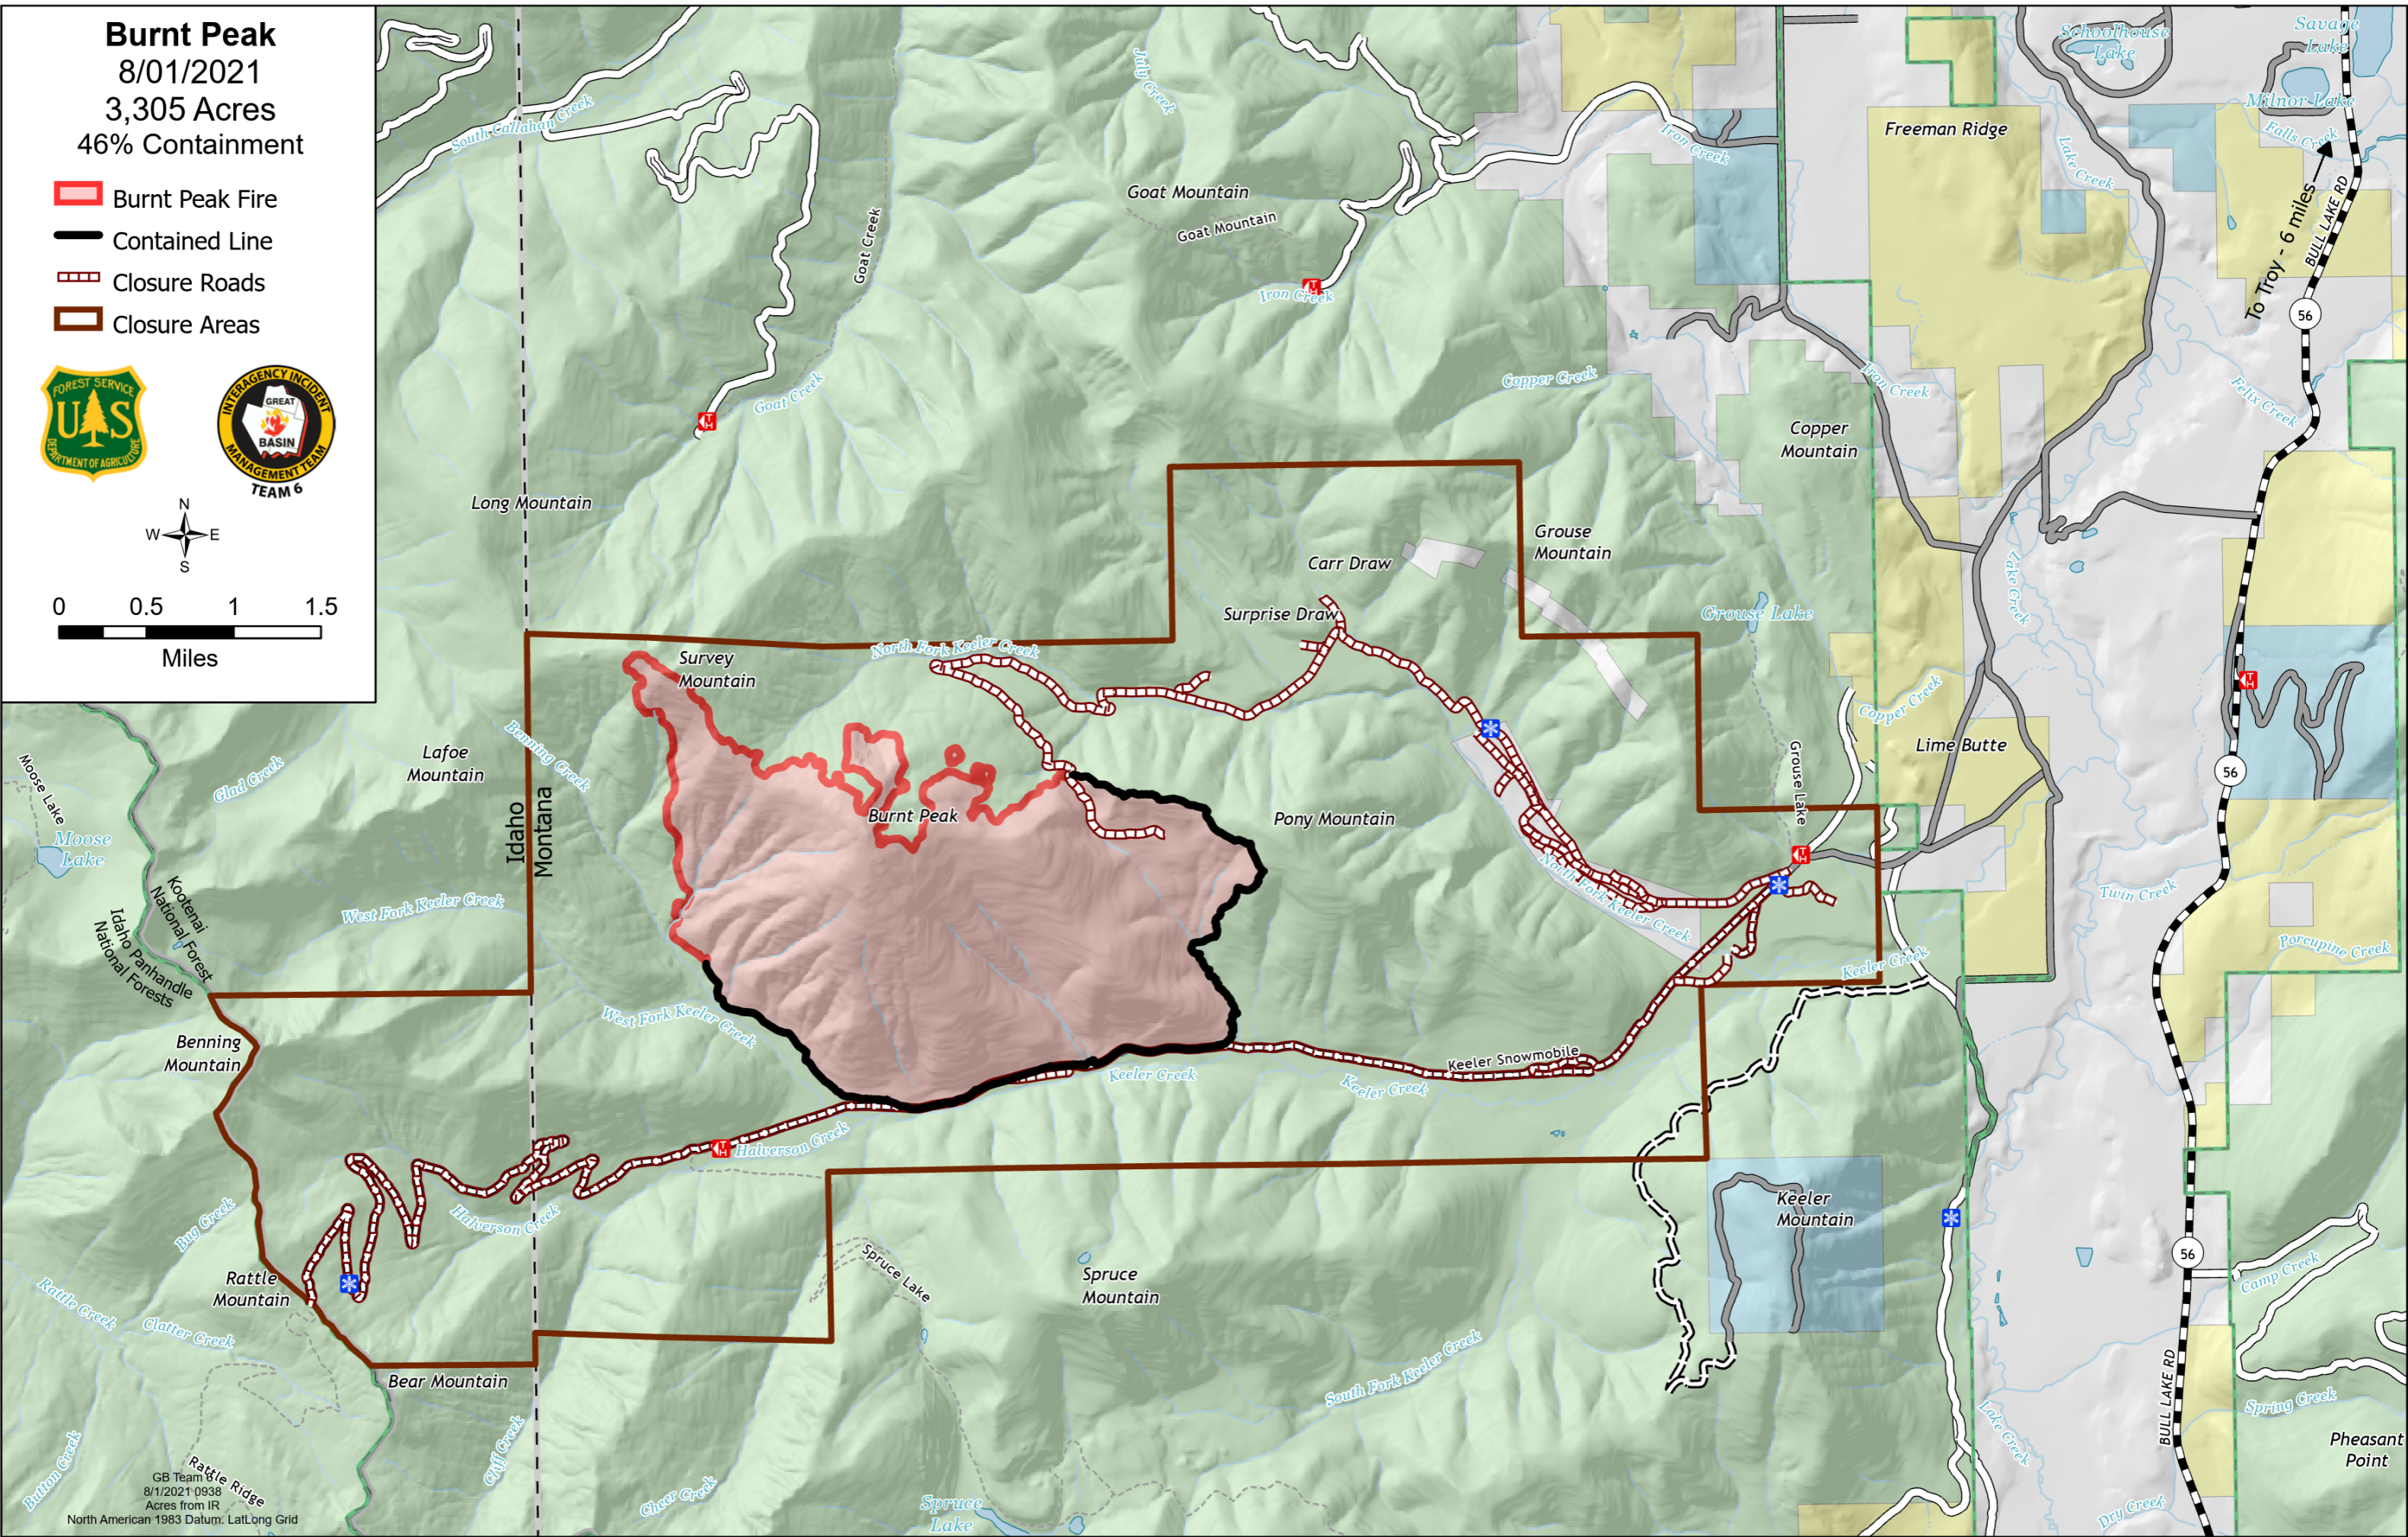

Burnt Peak
8/01/2021
3,305 Acres
46% Containment

-  Burnt Peak Fire
-  Contained Line
-  Closure Roads
-  Closure Areas

GB Team 6
8/1/2021 0938
Acres from IR
North American 1983 Datum, Lat/Long Grid