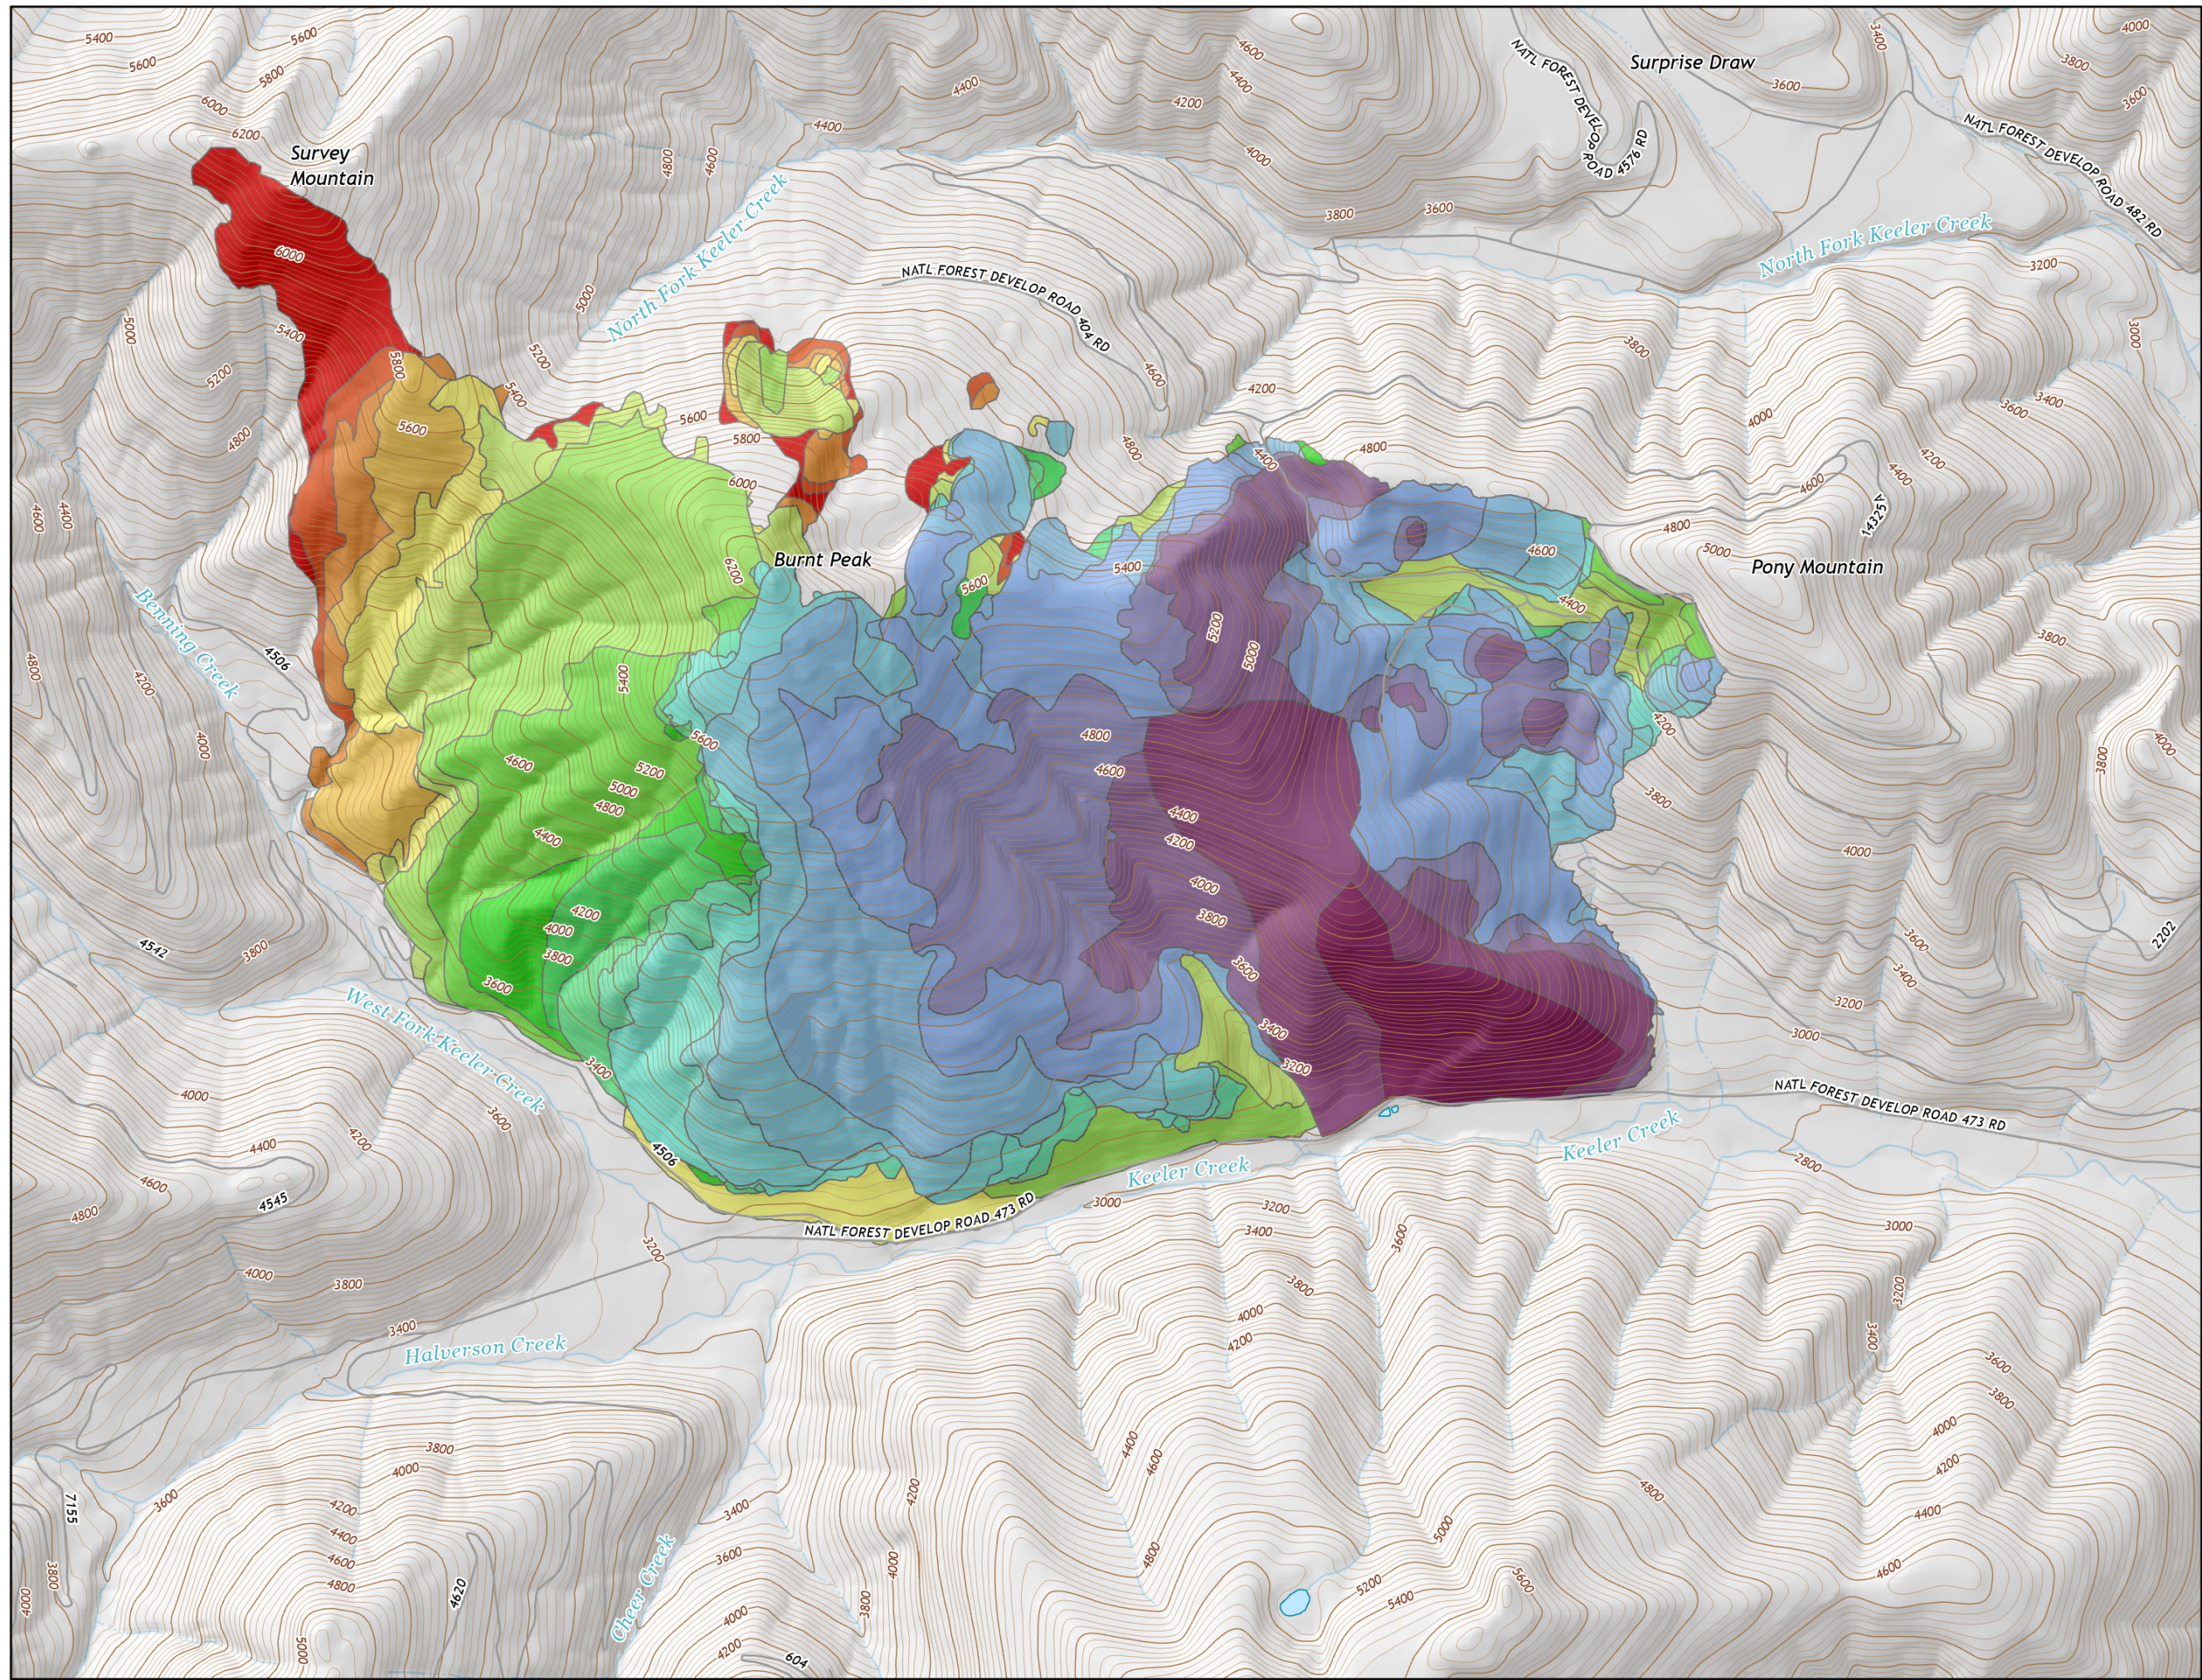

Burnt Peak

Progression

3,305 Acres

8/01/2021

- July 09, 2021: 120 ac
- July 10, 2021: 363 ac
- July 11, 2021: 582 ac
- July 12, 2021: 908 ac
- July 14, 2021: 1350 ac
- July 15, 2021: 1697 ac
- July 16, 2021: 1864 ac
- July 17, 2021: 1954 ac
- July 19, 2021: 2050 ac
- July 20, 2021: 2089 ac
- July 21, 2021: 2121 ac
- July 22, 2021: 2185 ac
- July 23, 2021: 2240 ac
- July 24, 2021: 2413 ac
- July 25, 2021: 2713 ac
- July 26, 2021: 2878 ac
- July 27, 2021: 3000 ac
- July 28, 2021: 3095 ac
- July 29, 2021: 3150 ac
- July 30, 2021: 3189 ac
- July 31, 2021: 3303 ac

8/1/2021 0934
Acres from IR
North American 1983 Datum. LatLong Grid