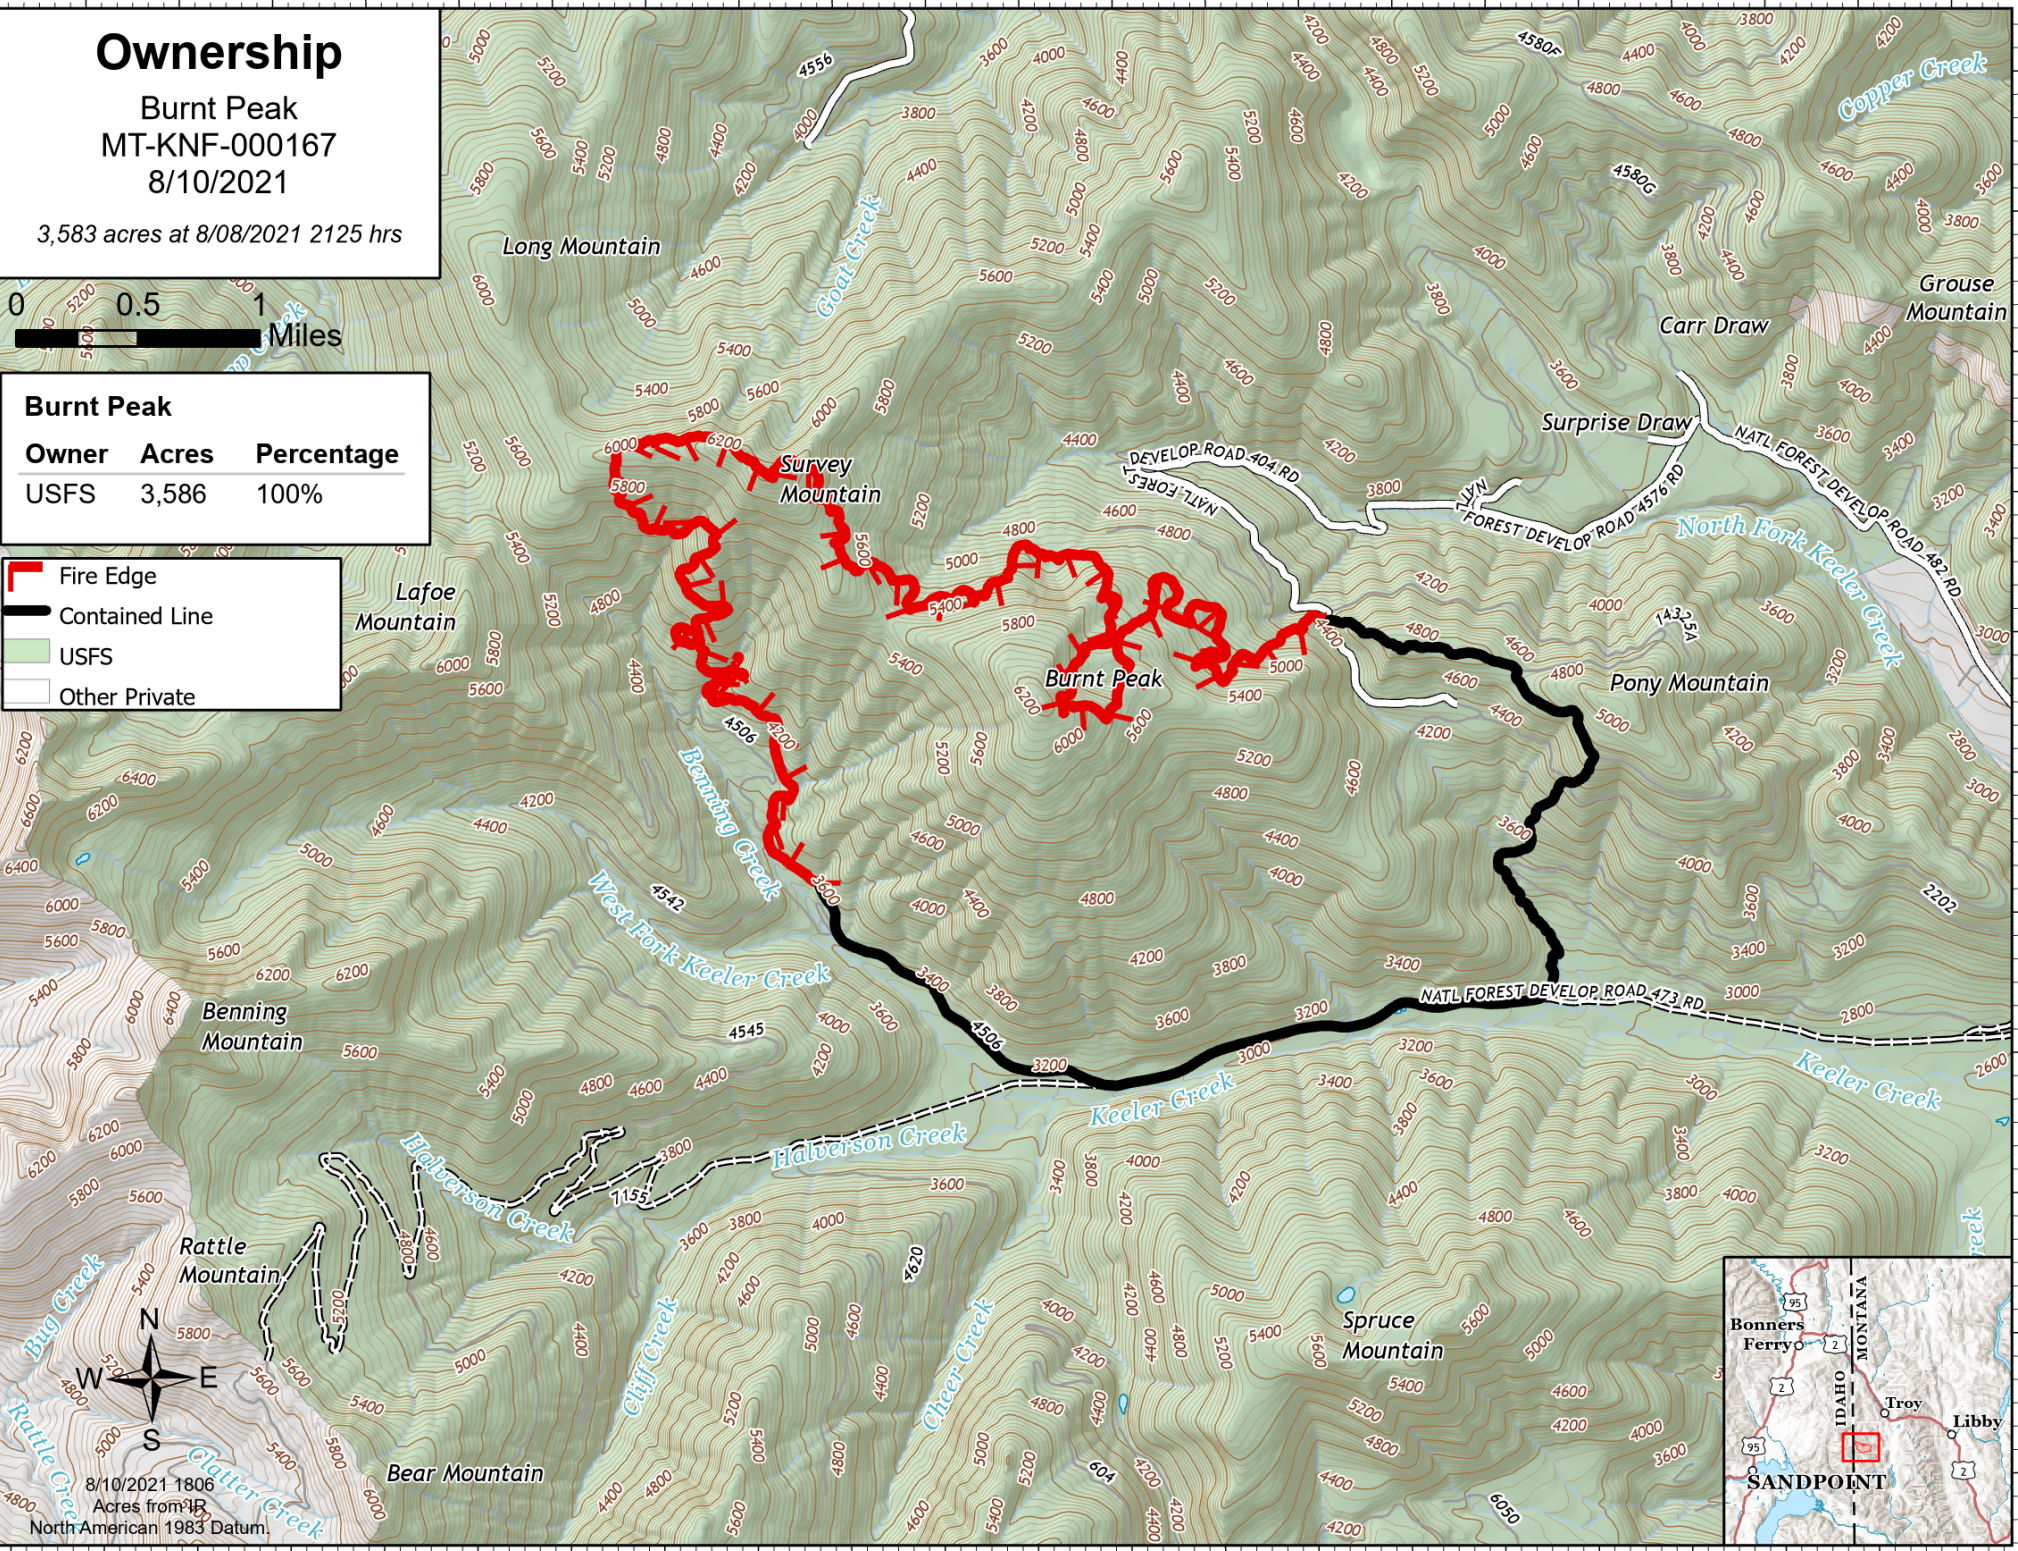

Ownership

Burnt Peak
MT-KNF-000167
8/10/2021

3,583 acres at 8/08/2021 2125 hrs

Burnt Peak

Owner	Acres	Percentage
USFS	3,586	100%

- Fire Edge
- Contained Line
- USFS
- Other Private

8/10/2021 1806
Acres from 1/4
North American 1983 Datum