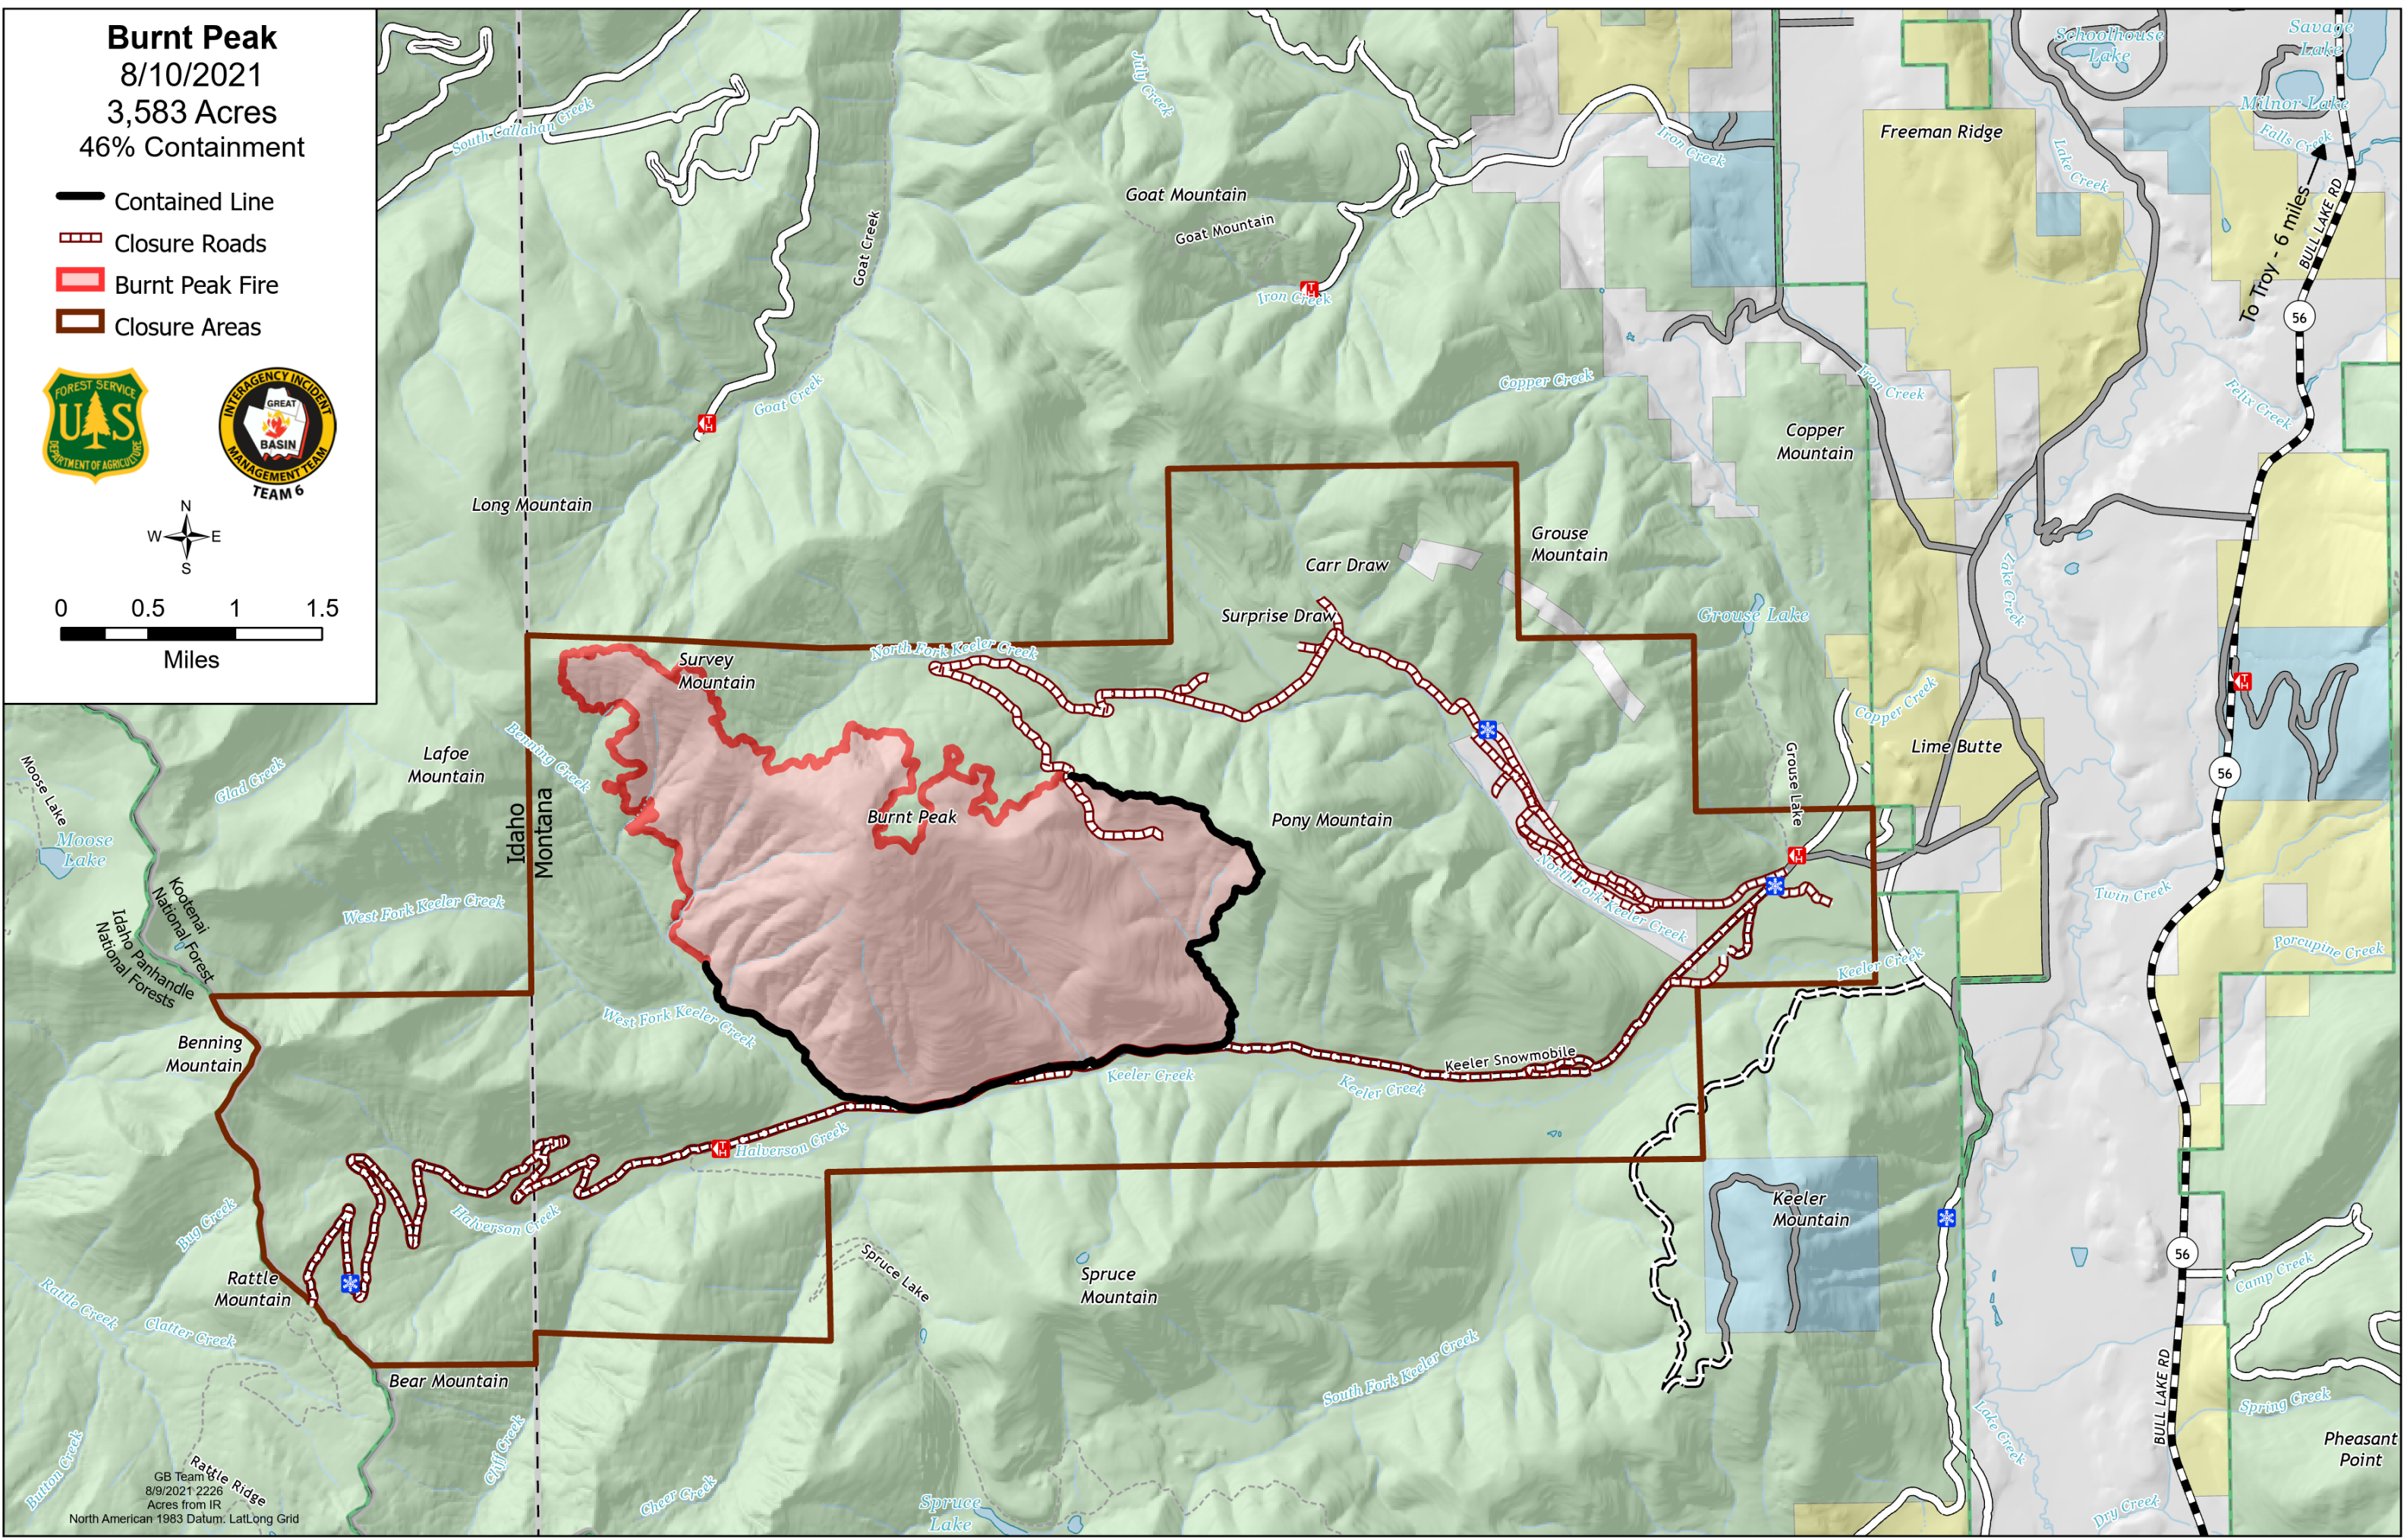

Burnt Peak
 8/10/2021
 3,583 Acres
 46% Containment

-  Contained Line
-  Closure Roads
-  Burnt Peak Fire
-  Closure Areas

GB Team
 8/9/2021 2226
 Acres from IR
 North American 1983 Datum, Lat/Long Grid