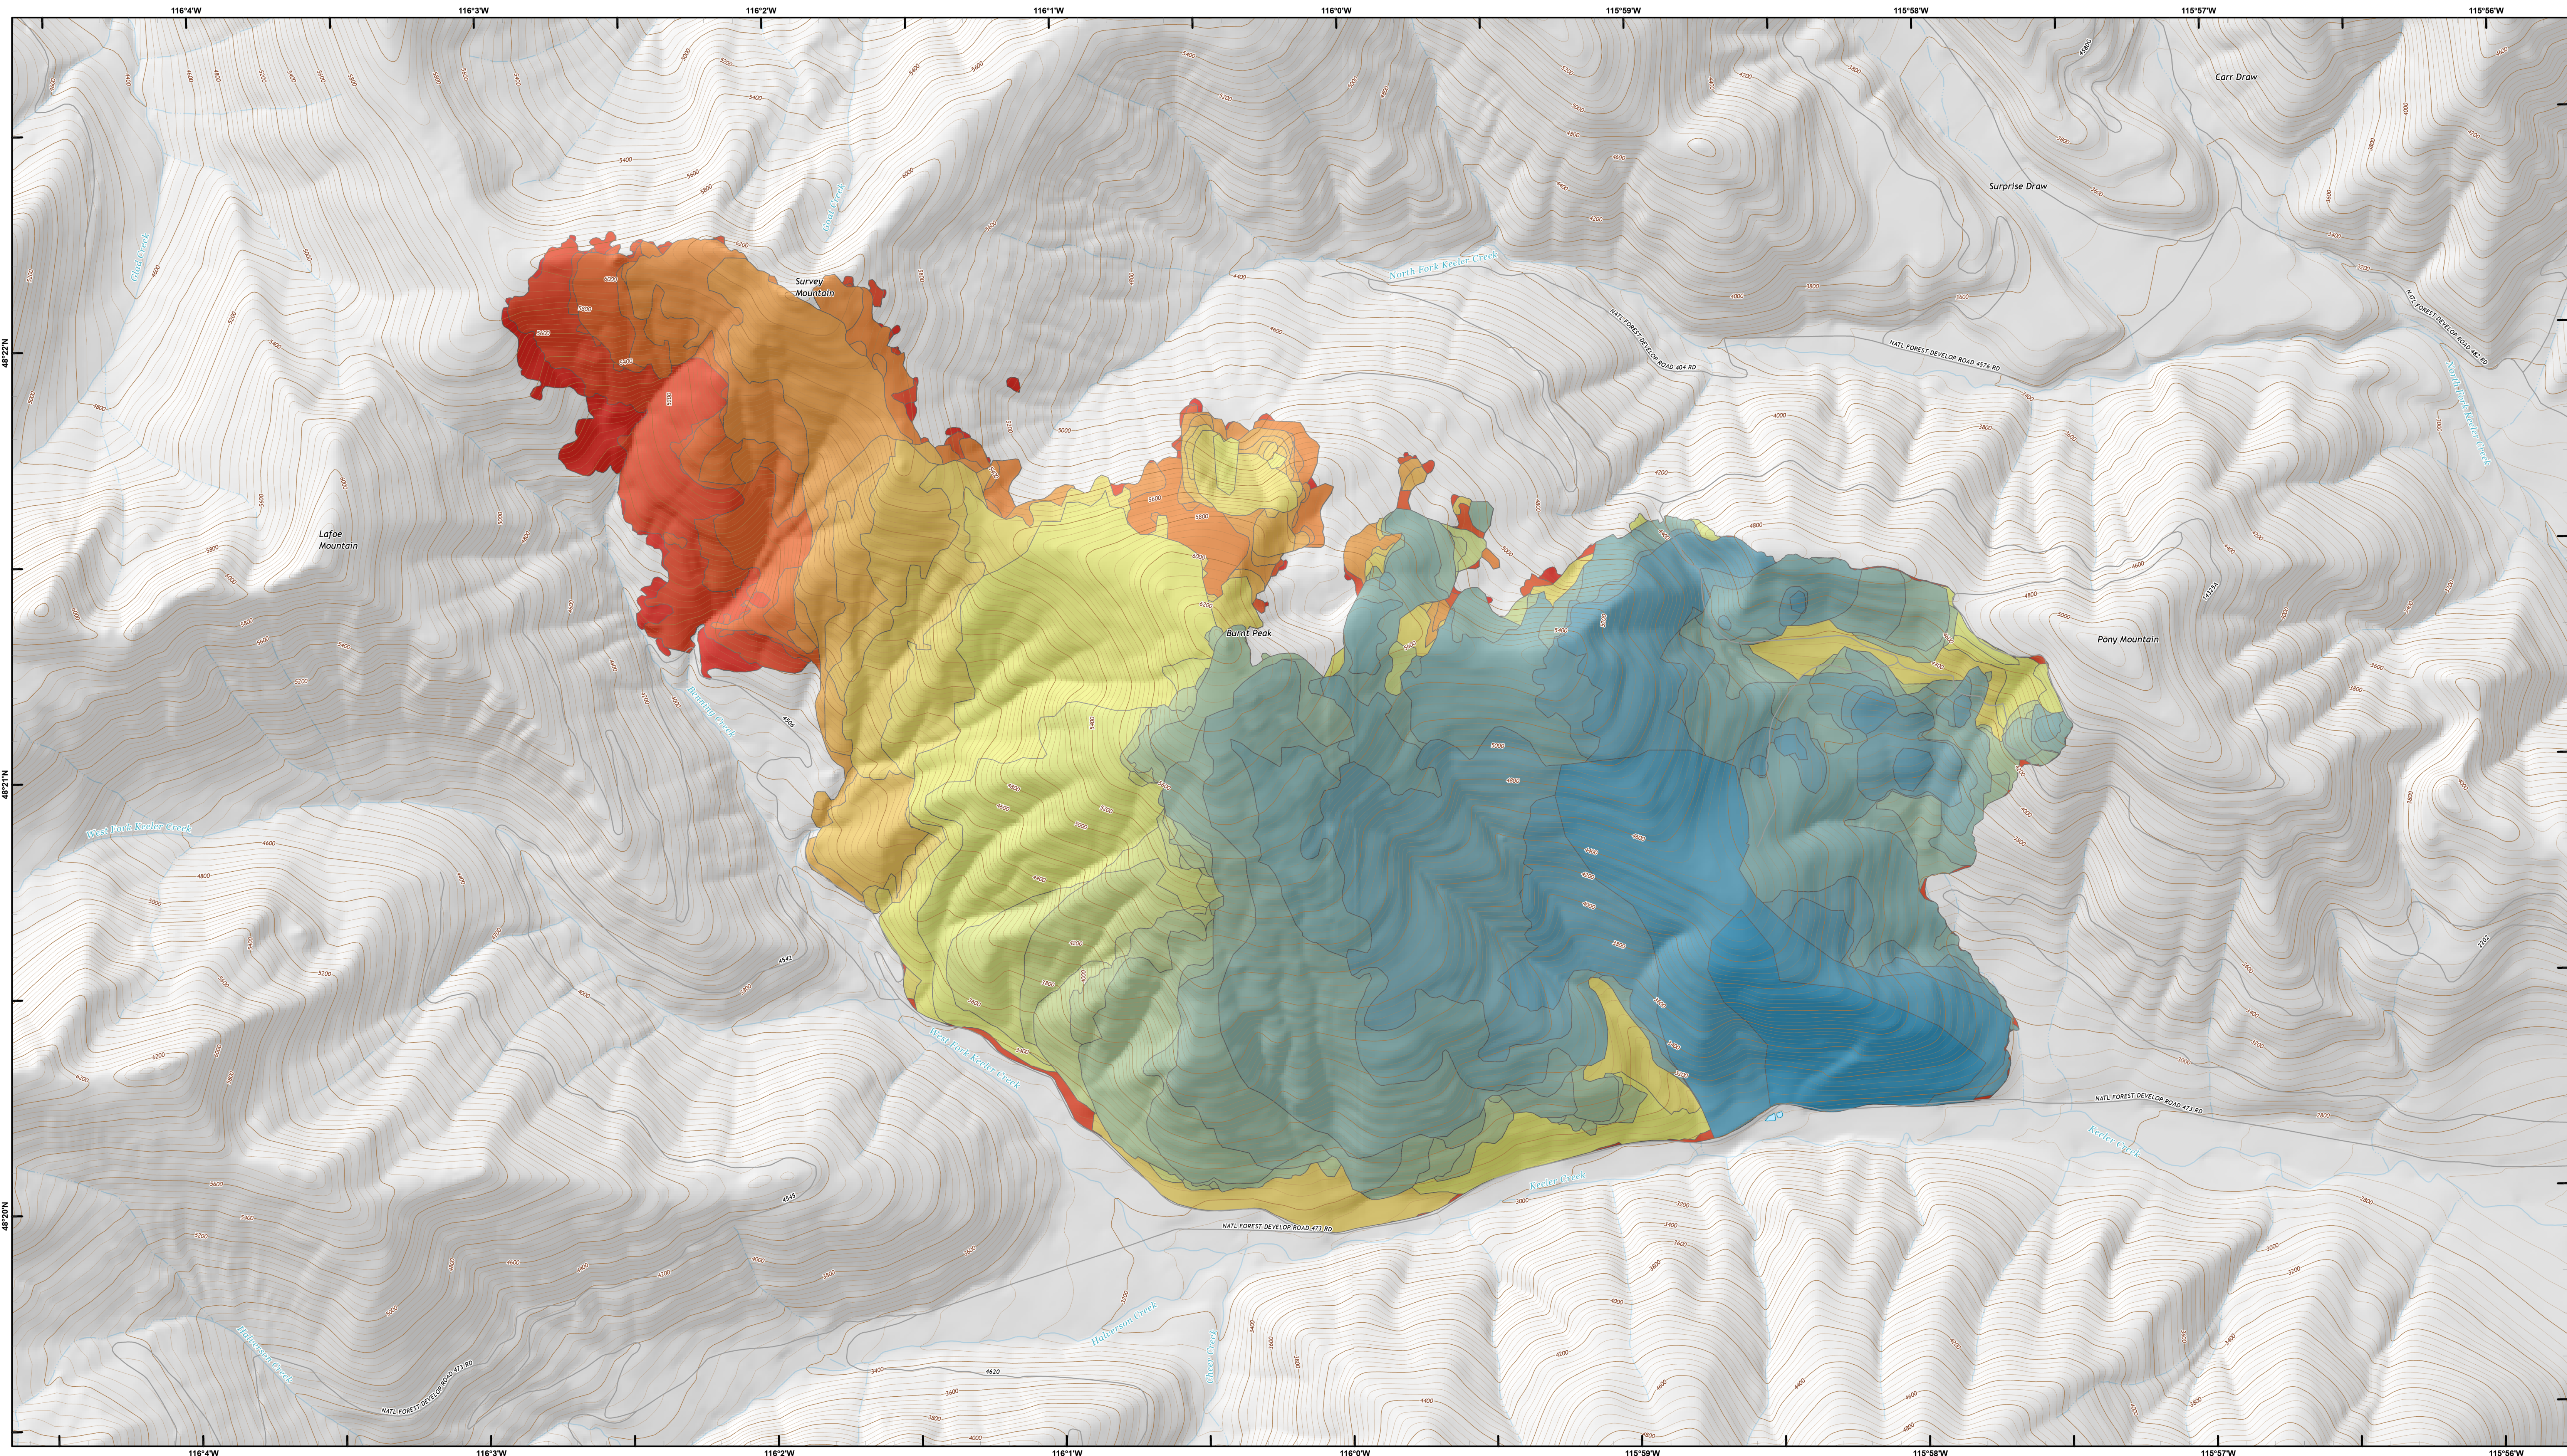

# PROGRESSION

## BURNT PEAK

MT-KNF-000167

8/14/2021

**3777 est. acres**

Acres from IR 8/13/2115 2115 hrs

July 09, 2021: 120 ac	July 12, 2021: 908 ac	July 16, 2021: 1863 ac	July 20, 2021: 2189 ac	July 23, 2021: 2239 ac	July 26, 2021: 2878 ac	July 29, 2021: 3150 ac	August 01, 2021: 3382 ac	August 07, 2021: 3557 ac	August 13, 2021: 3777 ac
July 10, 2021: 363 ac	July 14, 2021: 1350 ac	July 17, 2021: 1954 ac	July 21, 2021: 2120 ac	July 24, 2021: 2412 ac	July 27, 2021: 3000 ac	July 30, 2021: 3189 ac	August 04, 2021: 3463 ac	August 08, 2021: 3583 ac	
July 11, 2021: 582 ac	July 15, 2021: 1696 ac	July 19, 2021: 2049 ac	July 22, 2021: 2184 ac	July 25, 2021: 2713 ac	July 28, 2021: 3095 ac	July 31, 2021: 3303 ac	August 05, 2021: 3493 ac	August 11, 2021: 3730 ac	

Progression  
8/14/2021 10:35 AM HRS