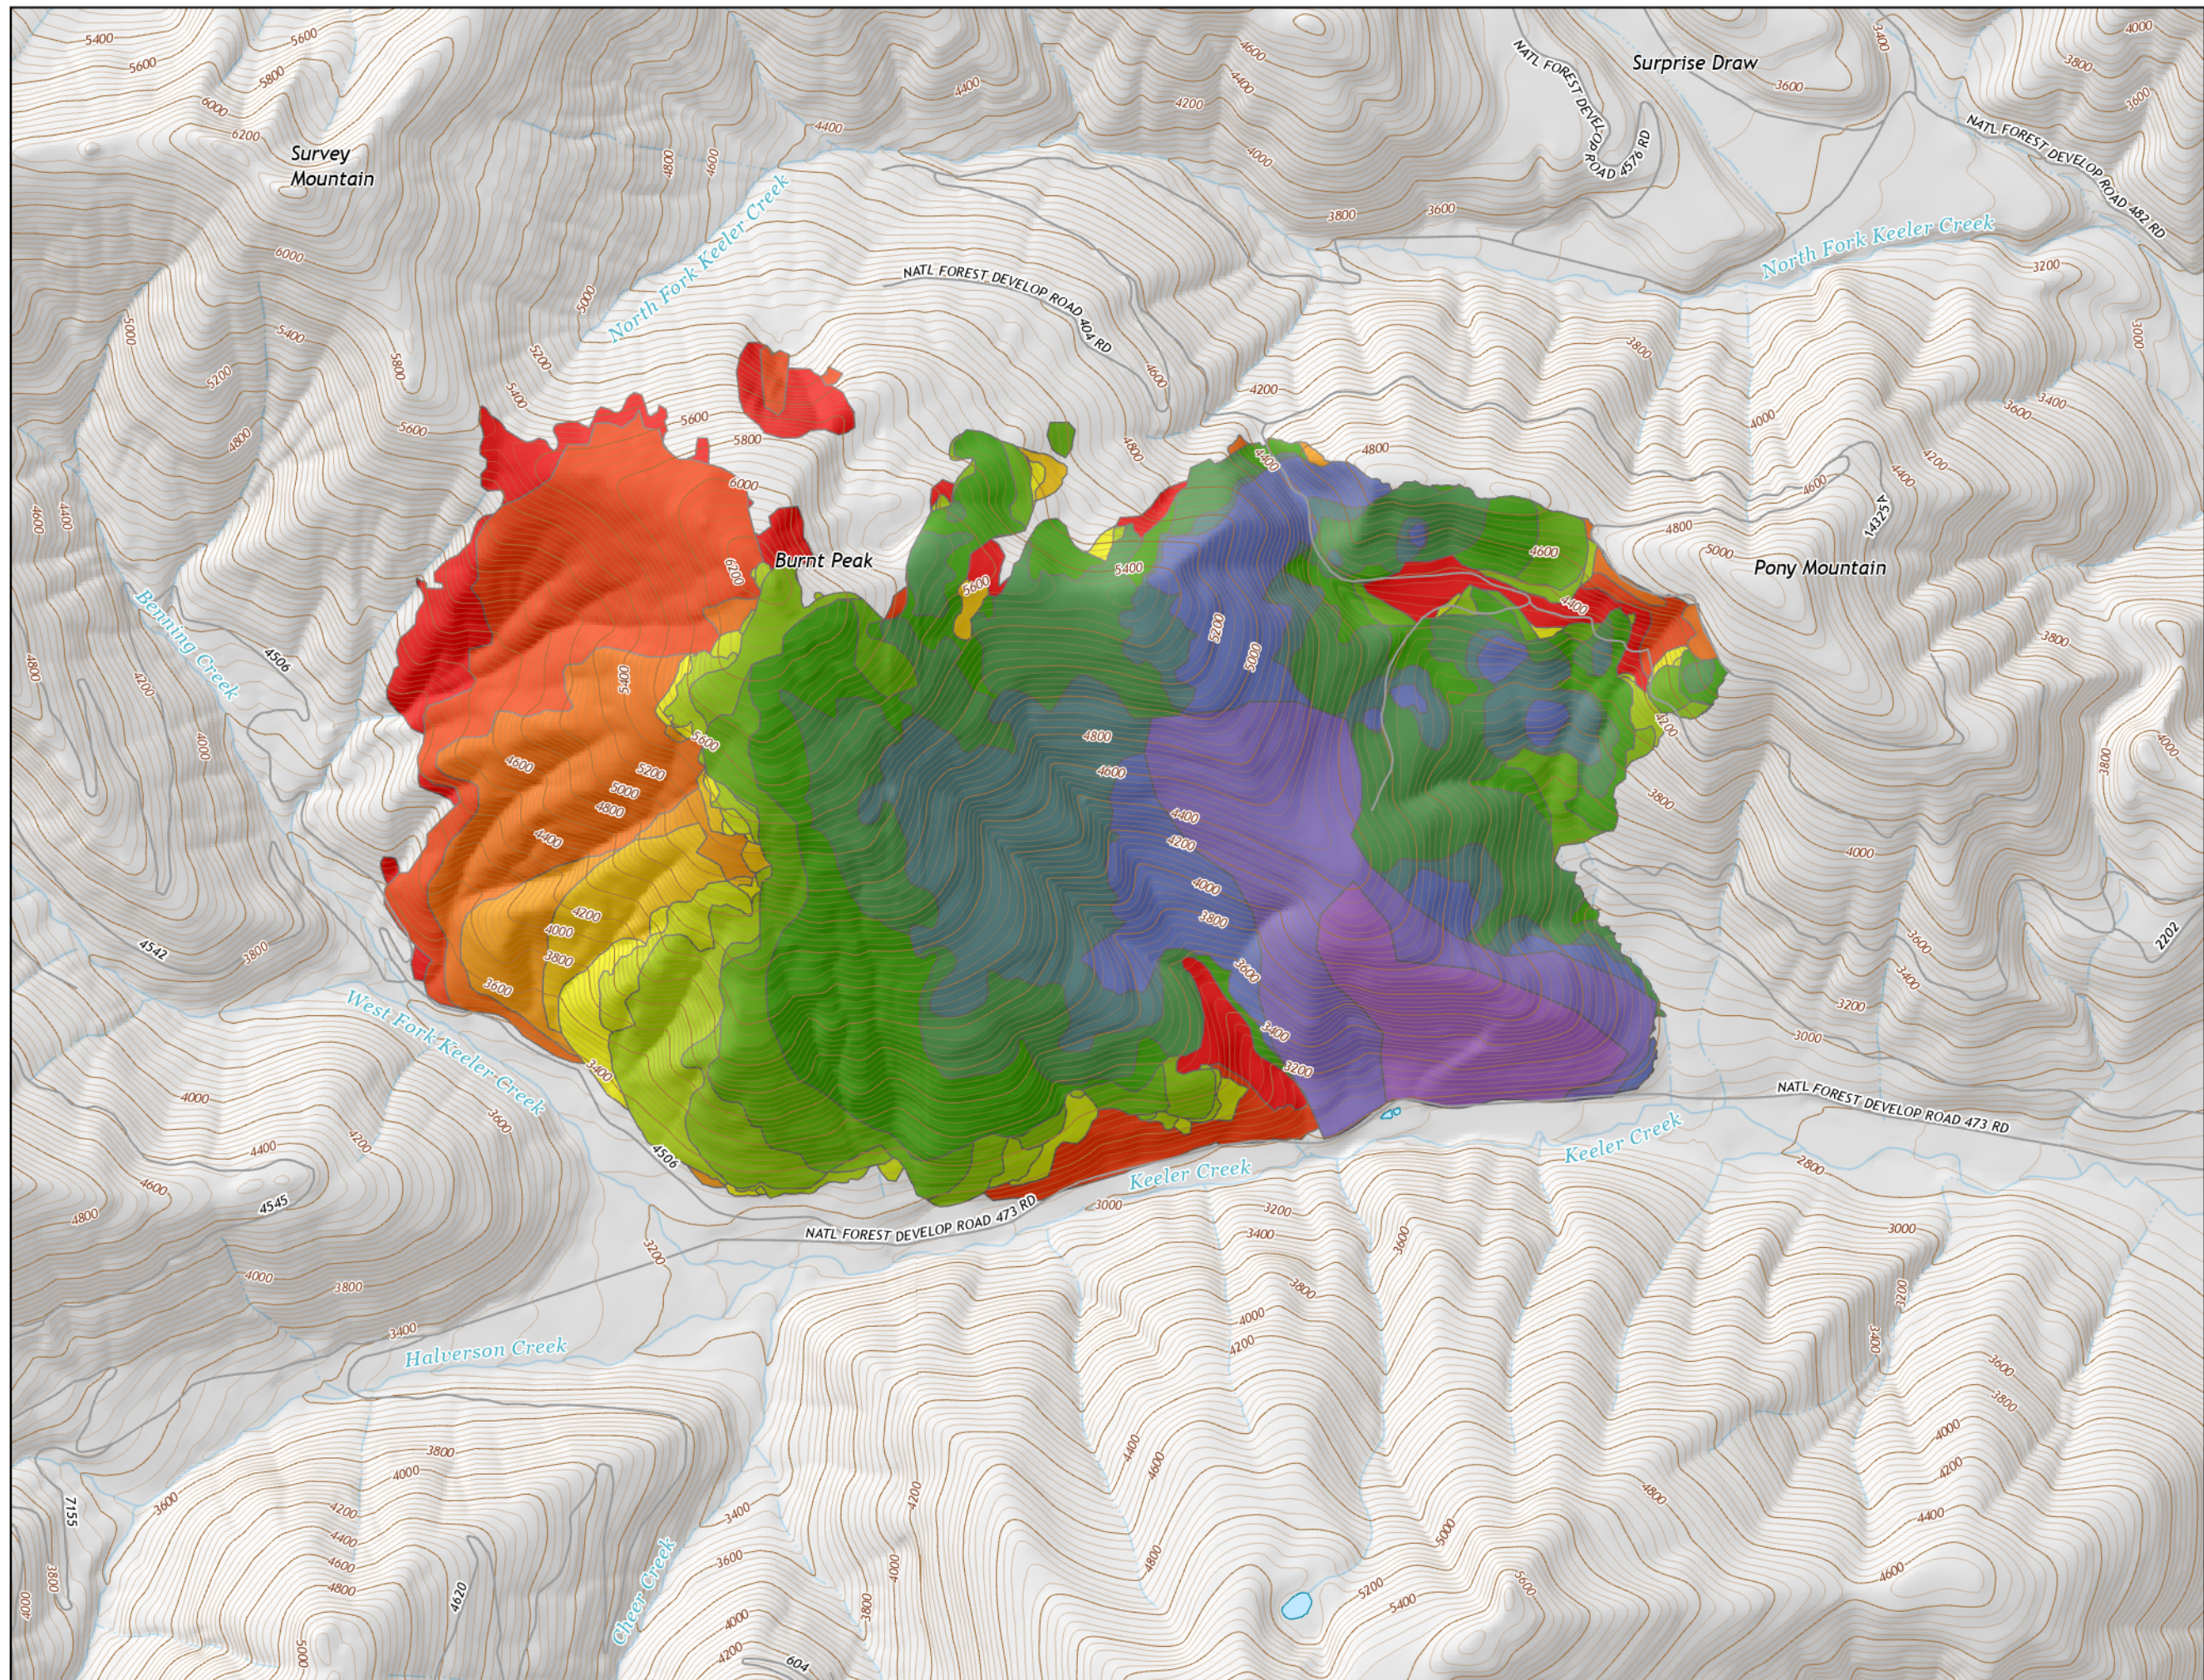

BURNT PEAK

PROGRESSION

2,880 ACRES

7/27/2021

- July 09, 2021: 120 ac
- July 10, 2021: 363 ac
- July 11, 2021: 582 ac
- July 12, 2021: 908 ac
- July 14, 2021: 1350 ac
- July 15, 2021: 1697 ac
- July 16, 2021: 1864 ac
- July 17, 2021: 1954 ac
- July 19, 2021: 2050 ac
- July 20, 2021: 2089 ac
- July 23, 2021: 2240 ac
- July 24, 2021: 2413 ac
- July 25, 2021: 2713 ac
- July 26, 2021: 2880 ac

7/27/2021 0750
Acres from IR
North American 1983 Datum, LatLong Grid