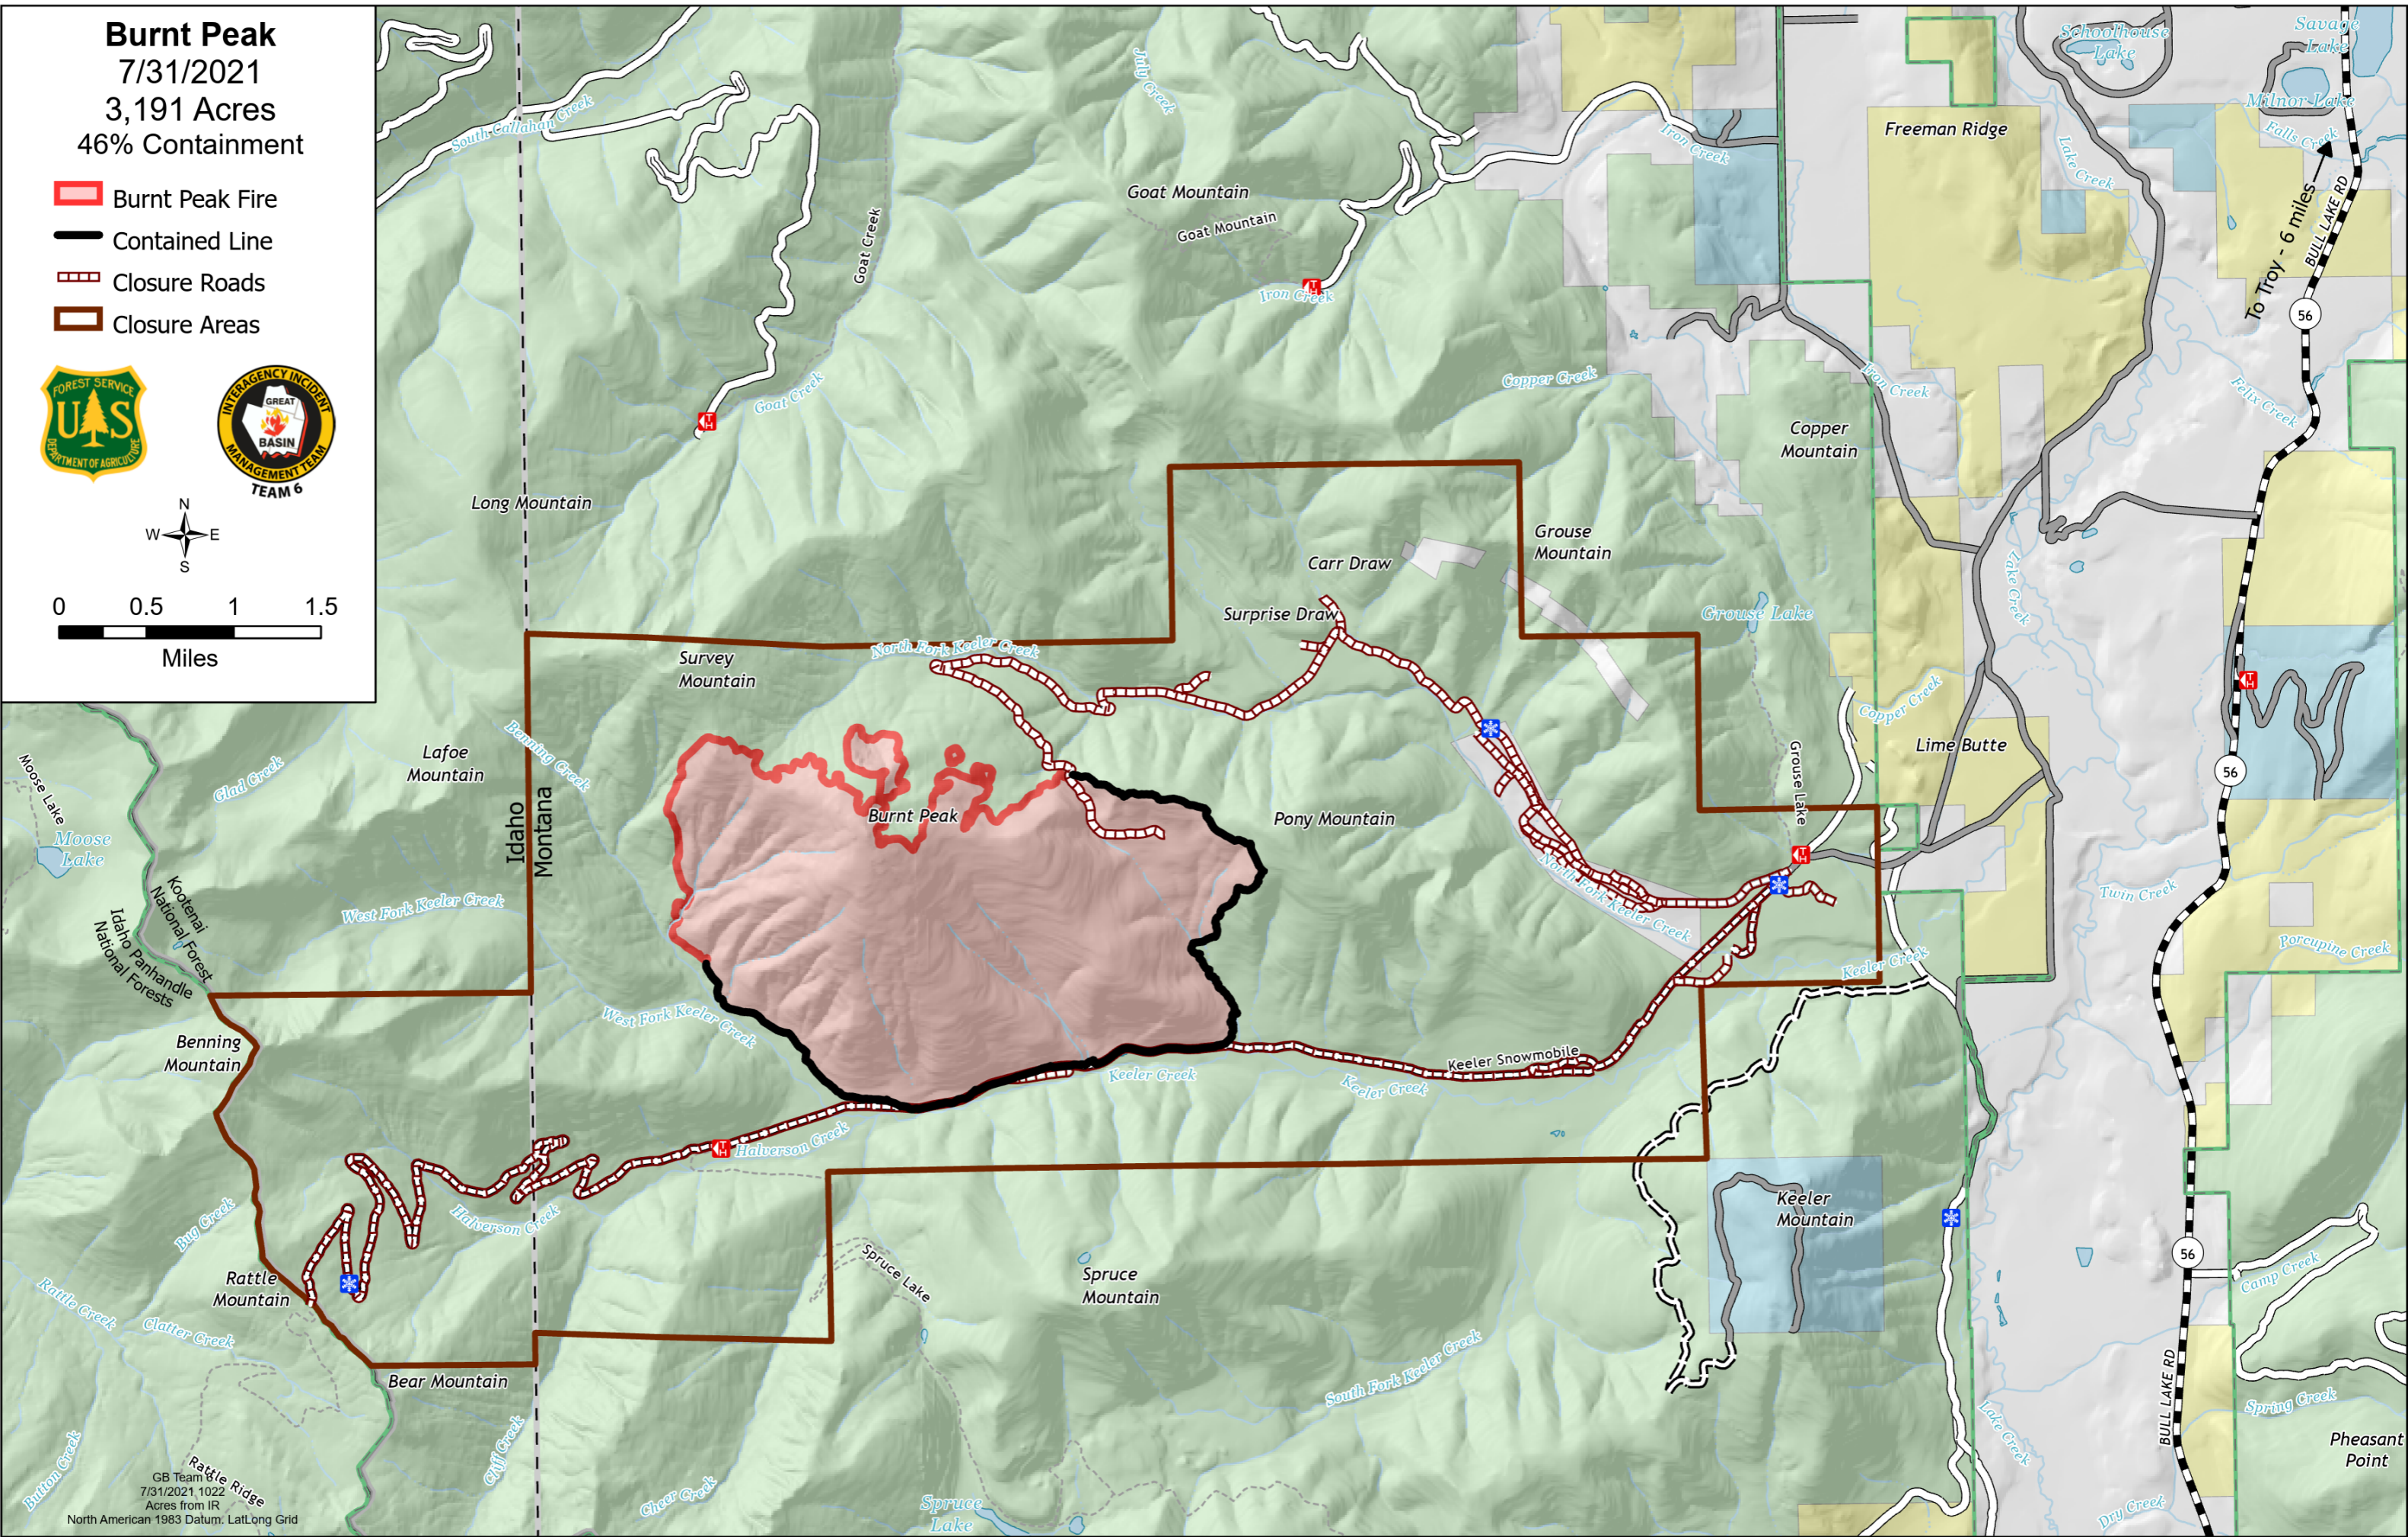

Burnt Peak
 7/31/2021
 3,191 Acres
 46% Containment

-  Burnt Peak Fire
-  Contained Line
-  Closure Roads
-  Closure Areas

GB Team 6
 7/31/2021, 1022
 Acres from IR
 North American 1983 Datum, Lat/Long Grid