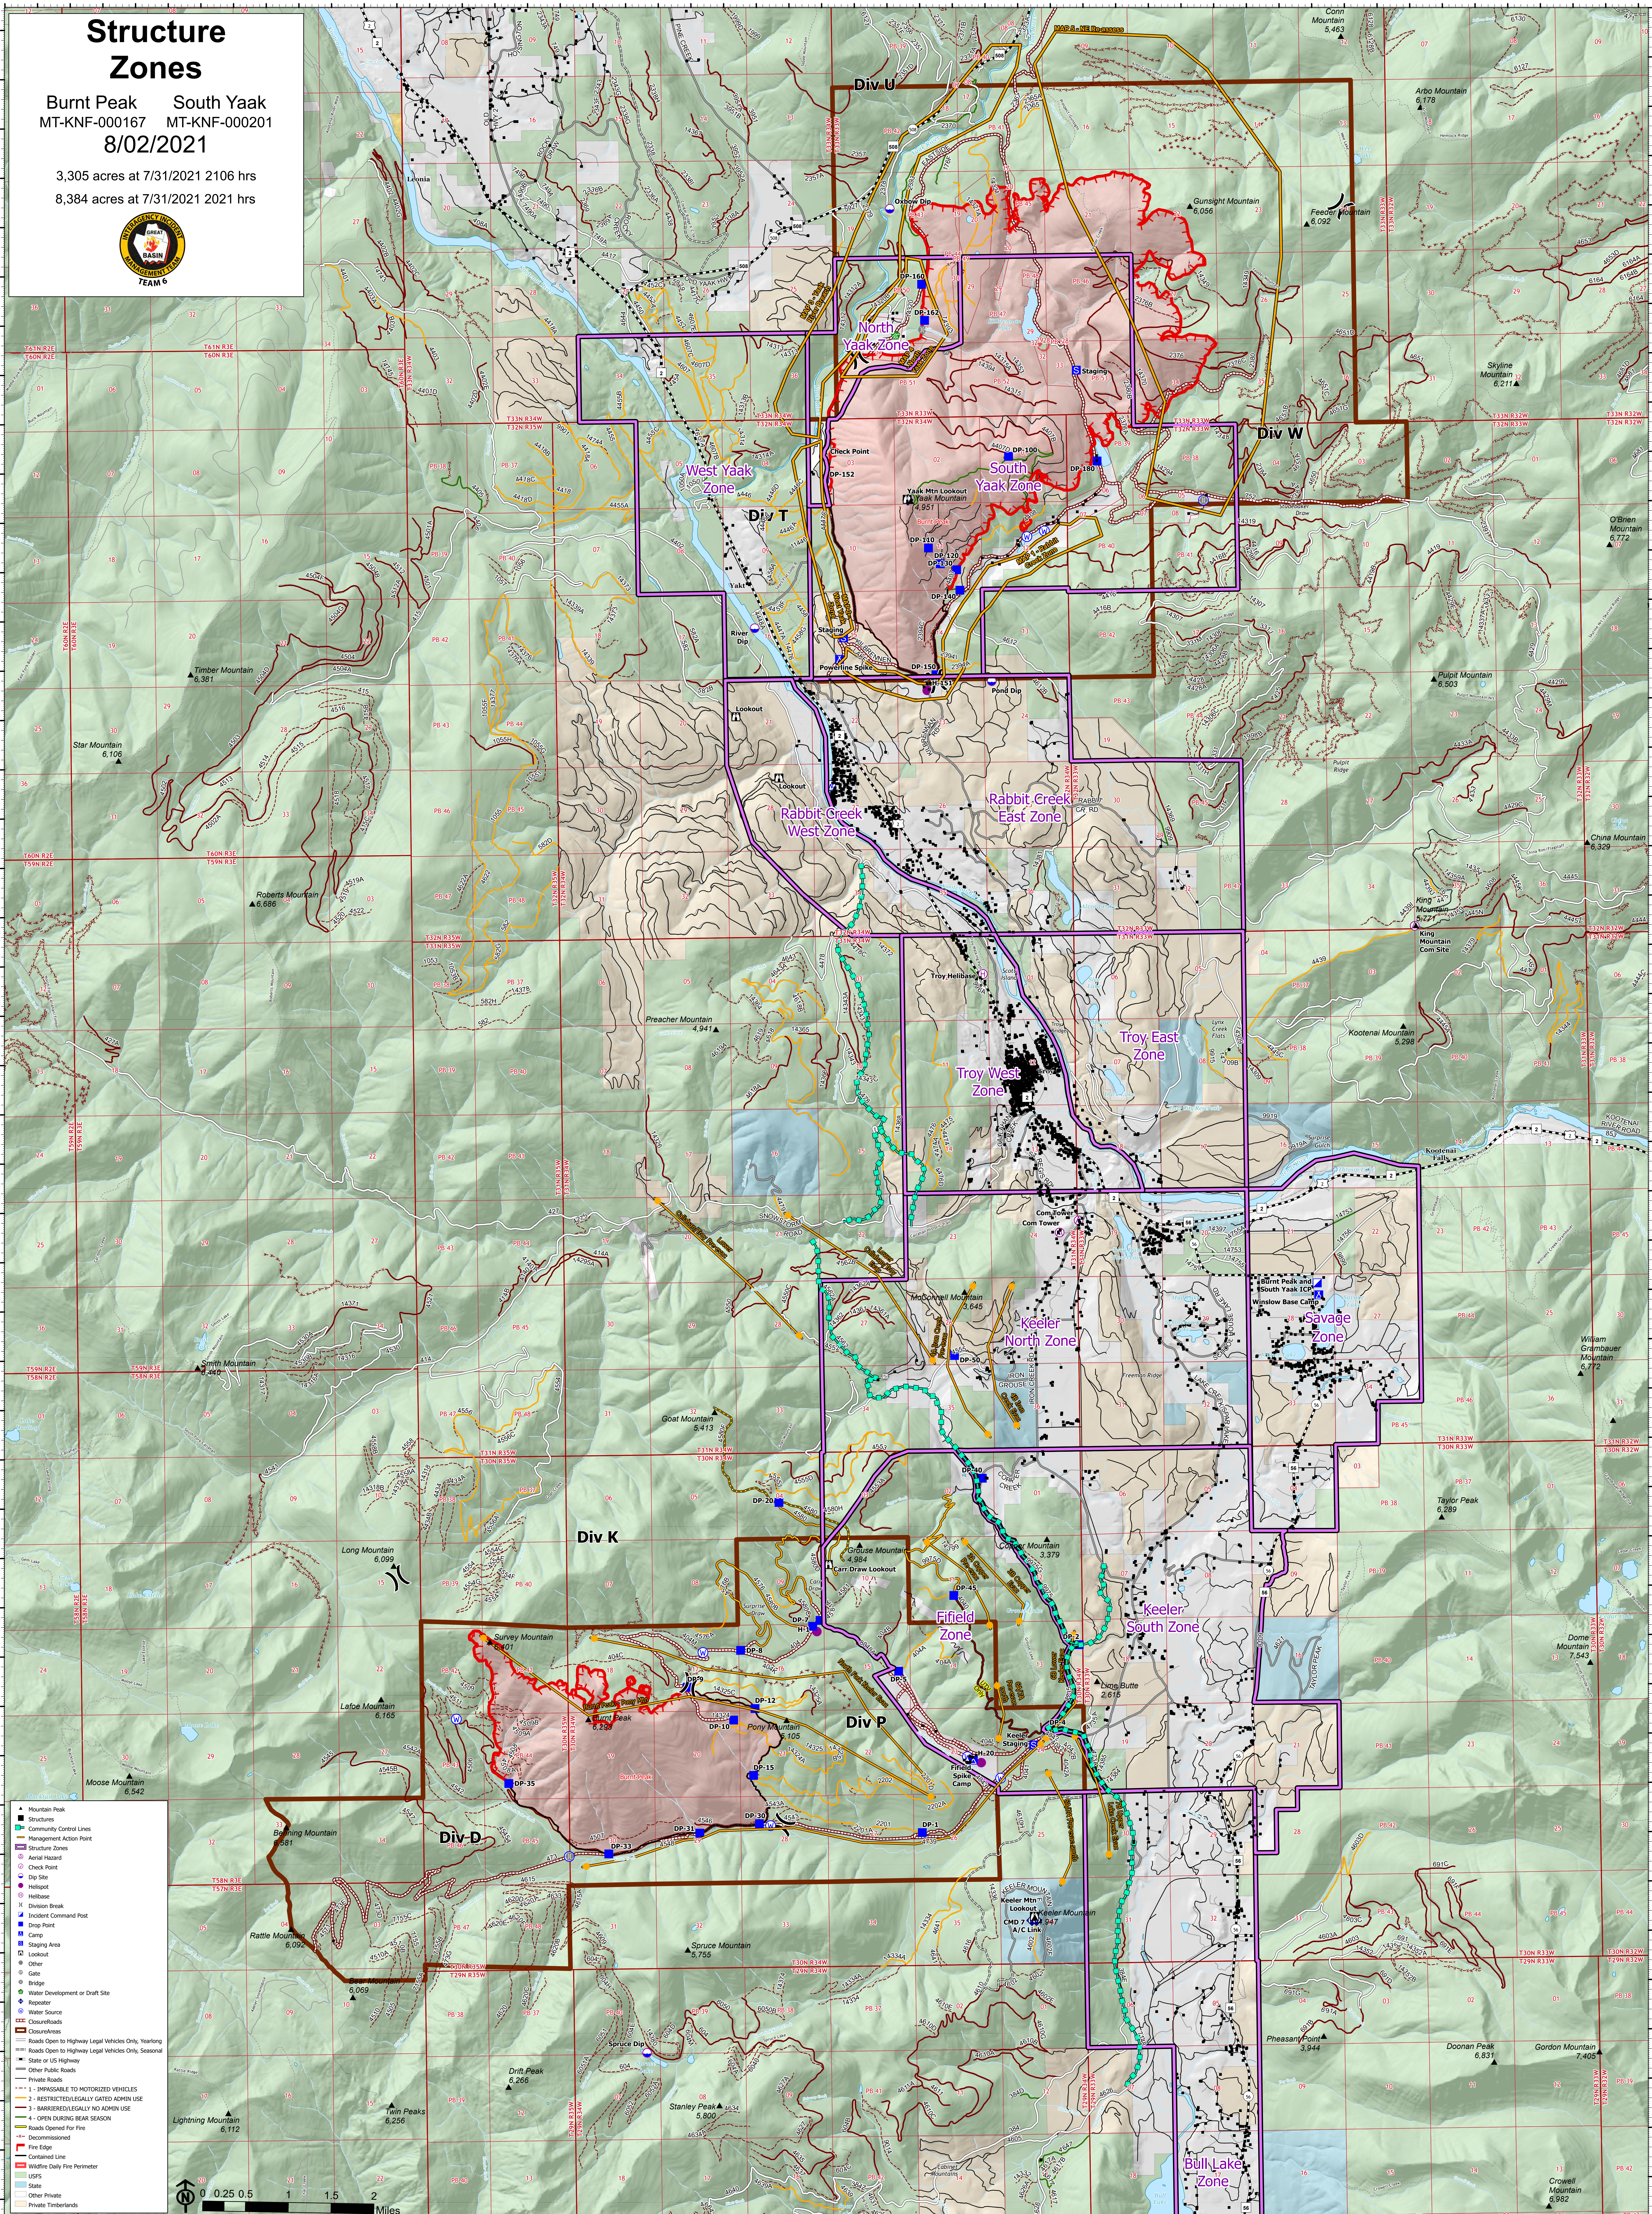

Structure Zones

Burnt Peak South Yaak
MT-KNF-000167 MT-KNF-000201

8/02/2021

3,305 acres at 7/31/2021 2106 hrs

8,384 acres at 7/31/2021 2021 hrs

0 0.25 0.5 1 1.5 2 Miles