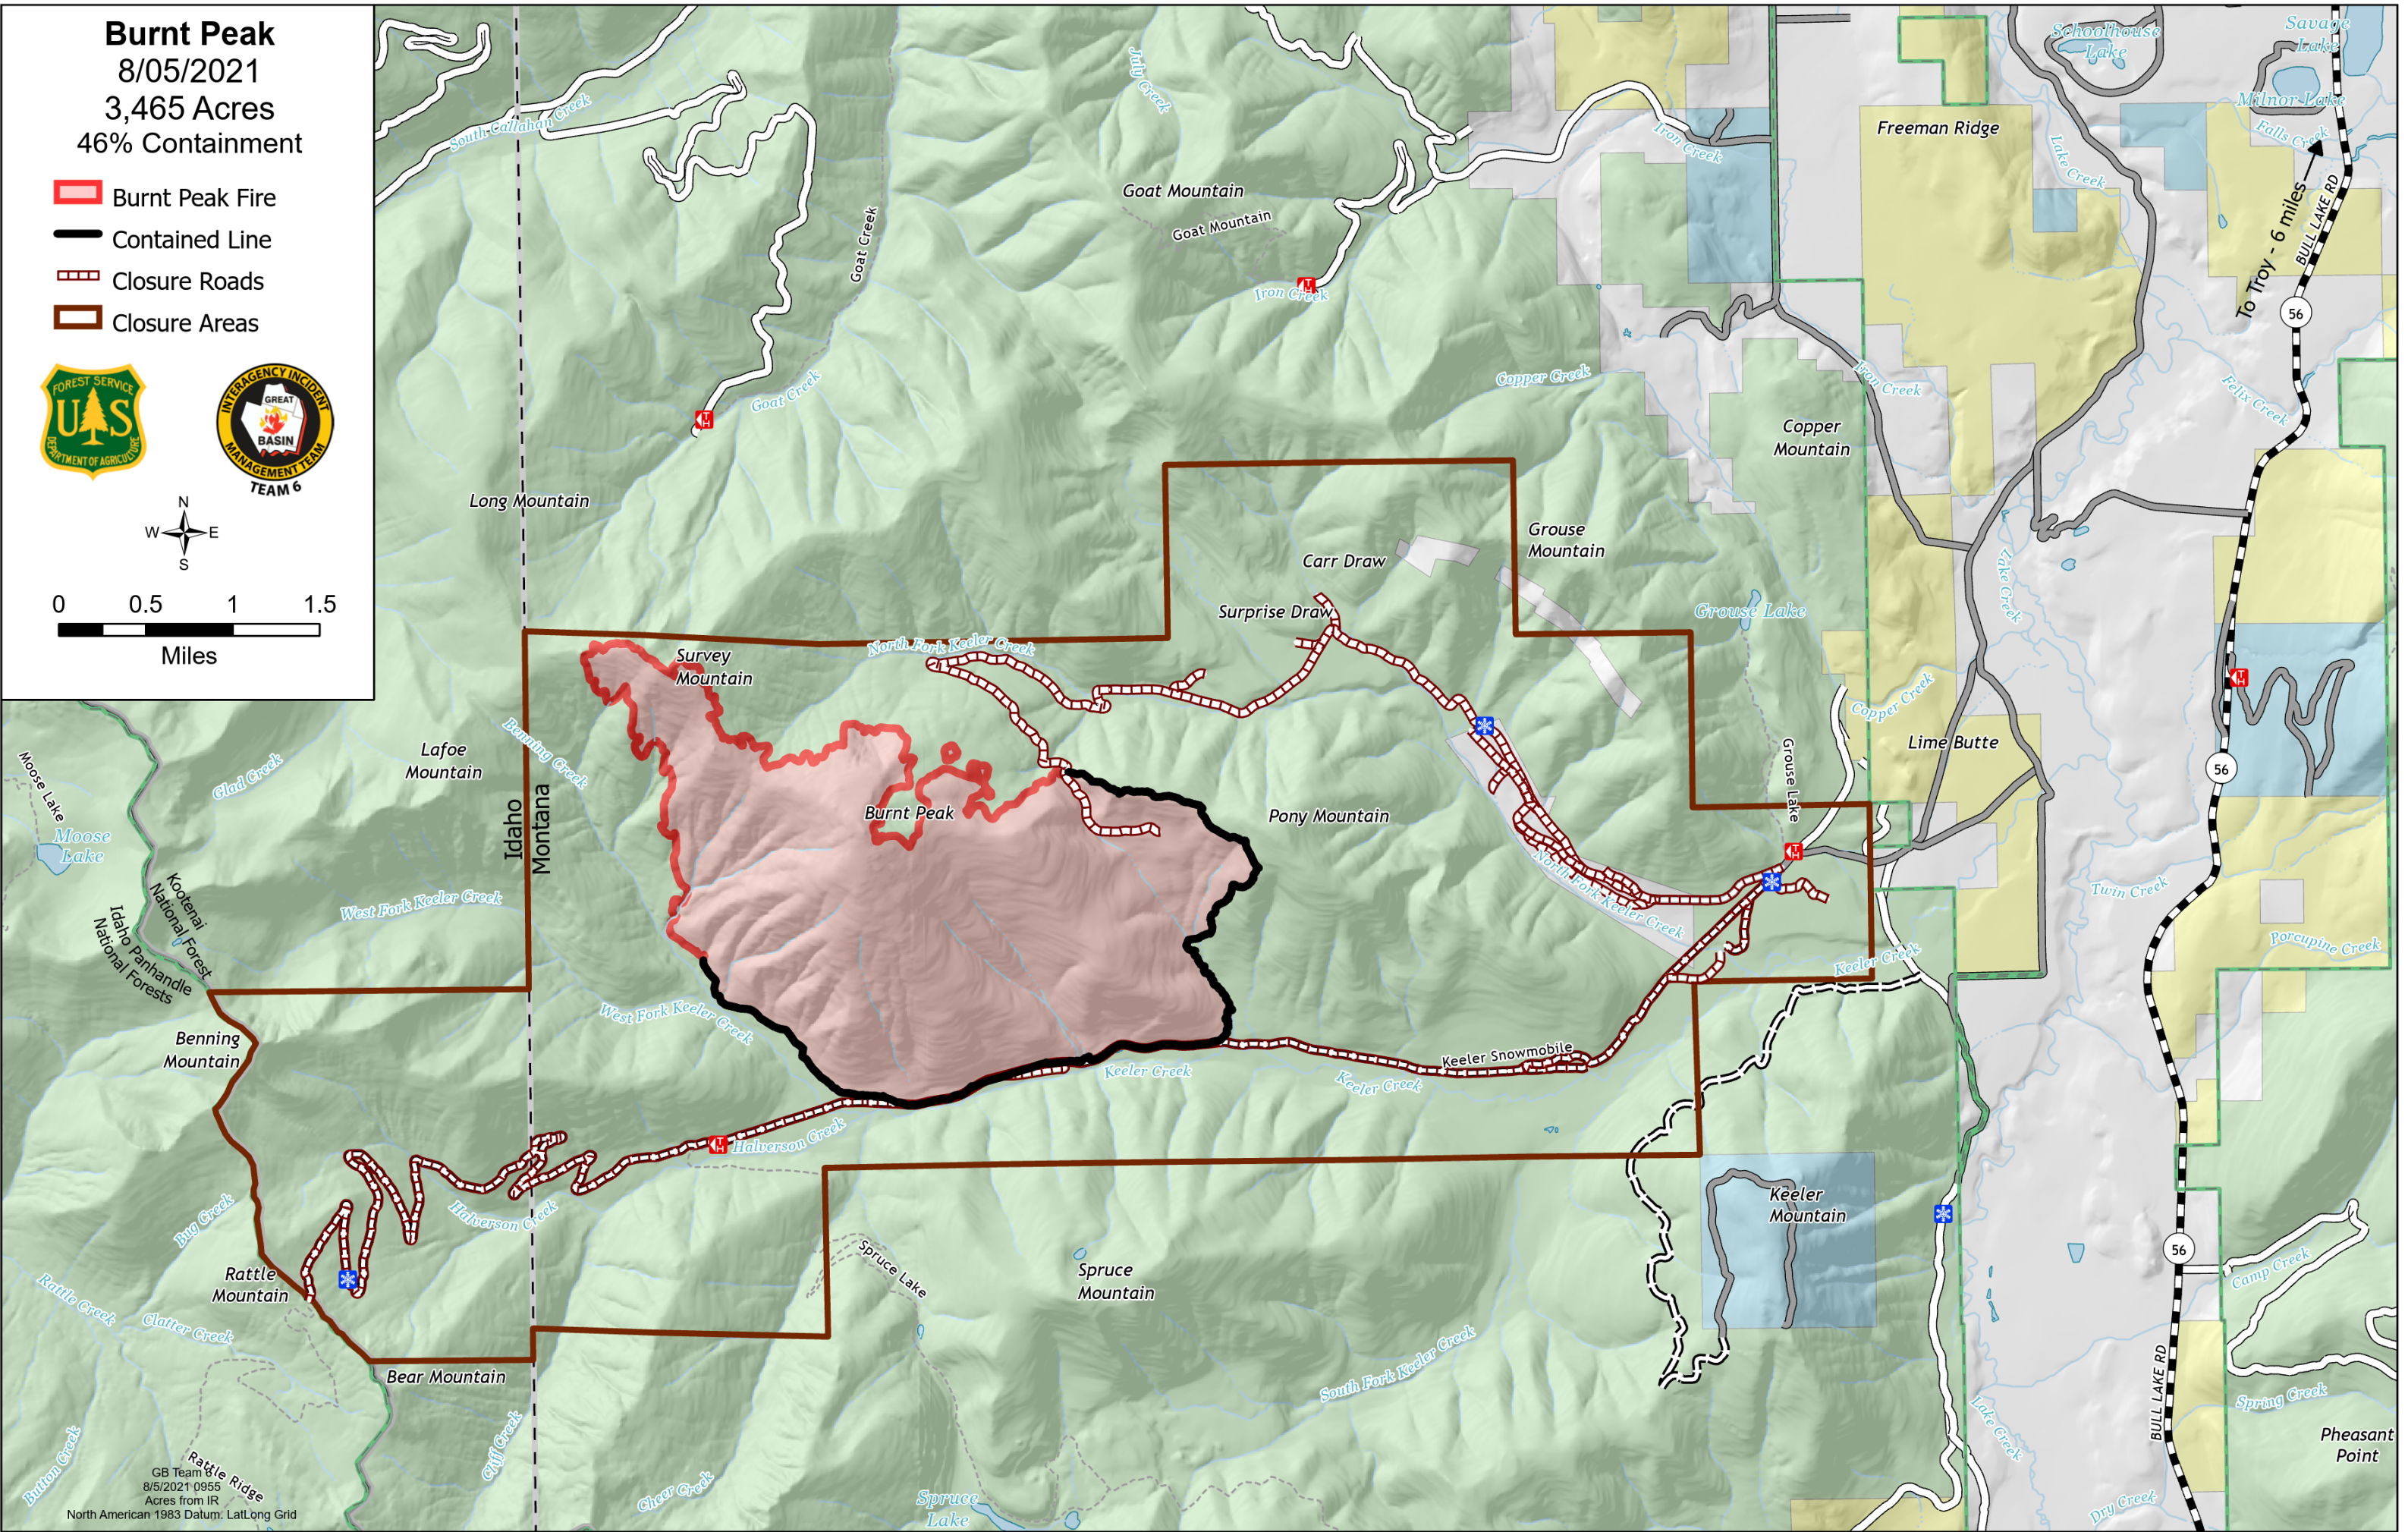

Burnt Peak
 8/05/2021
 3,465 Acres
 46% Containment

- Burnt Peak Fire
- Contained Line
- Closure Roads
- Closure Areas

GB Team
 8/5/2021 0955
 Acres from IR
 North American 1983 Datum, Lat/Long Grid