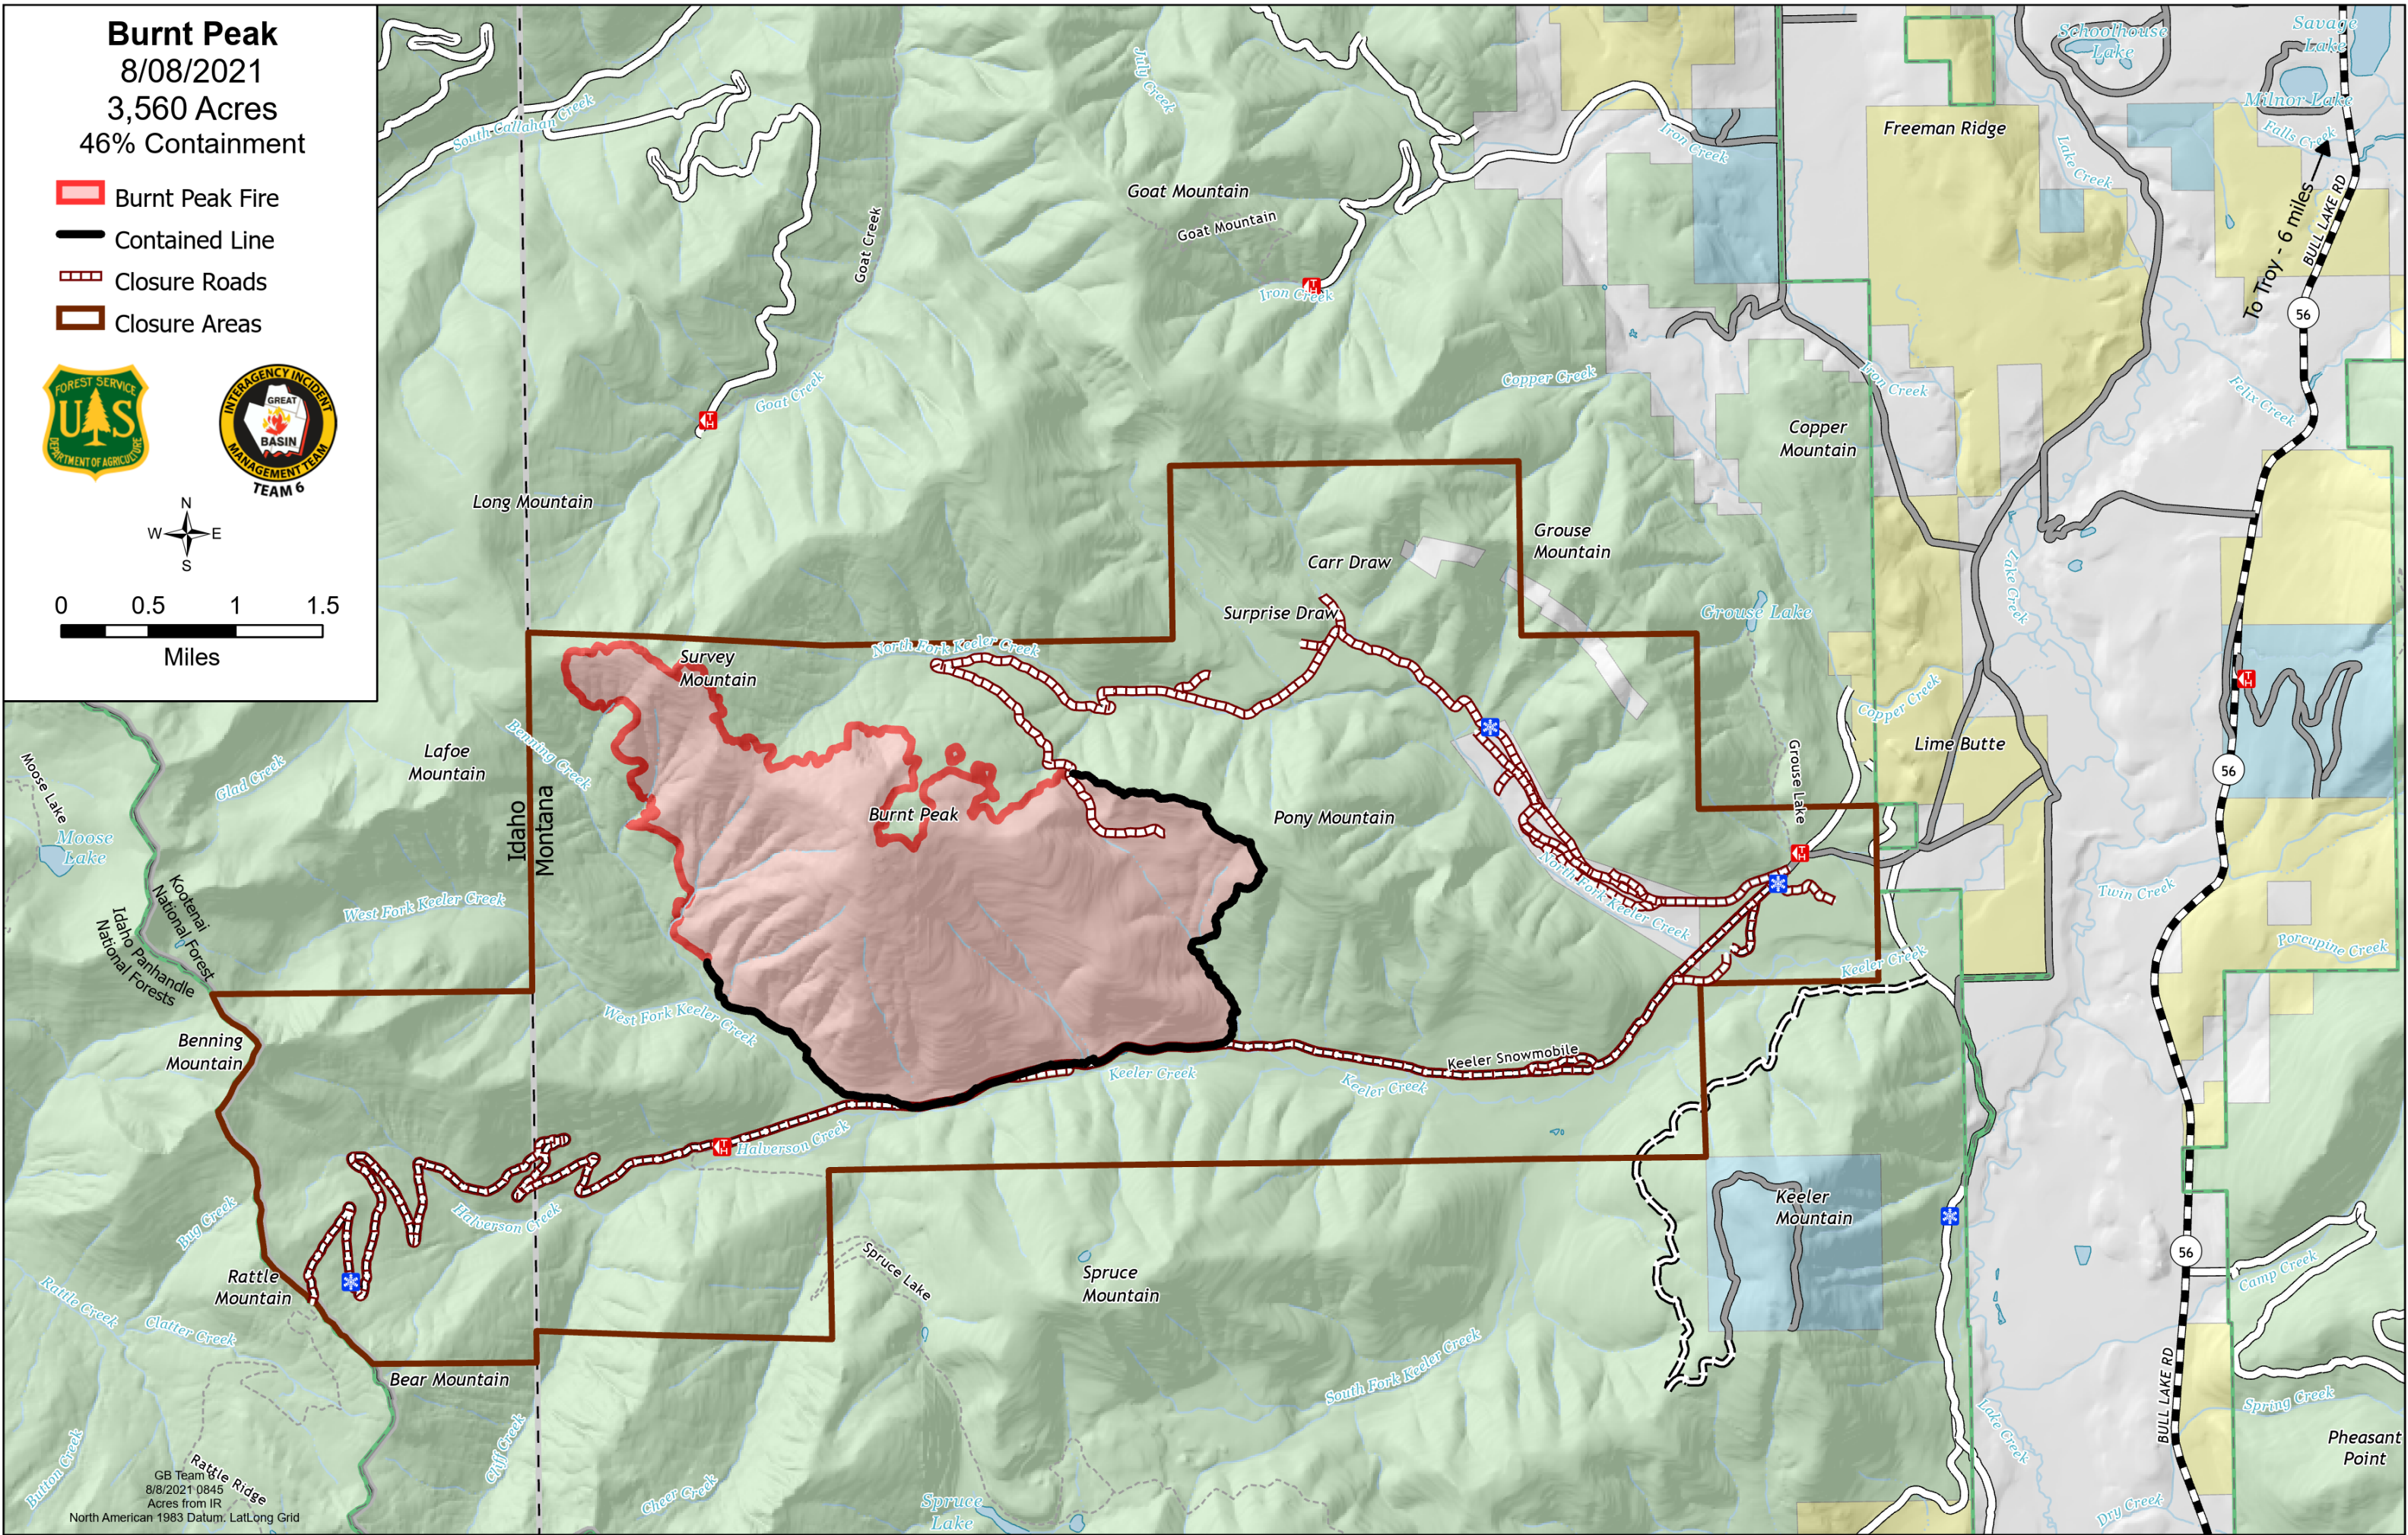

Burnt Peak
 8/08/2021
 3,560 Acres
 46% Containment

- ▬ Burnt Peak Fire
- Contained Line
- Closure Roads
- Closure Areas

GB Team
 8/8/2021 0845
 Acres from IR
 North American 1983 Datum, Lat/Long Grid