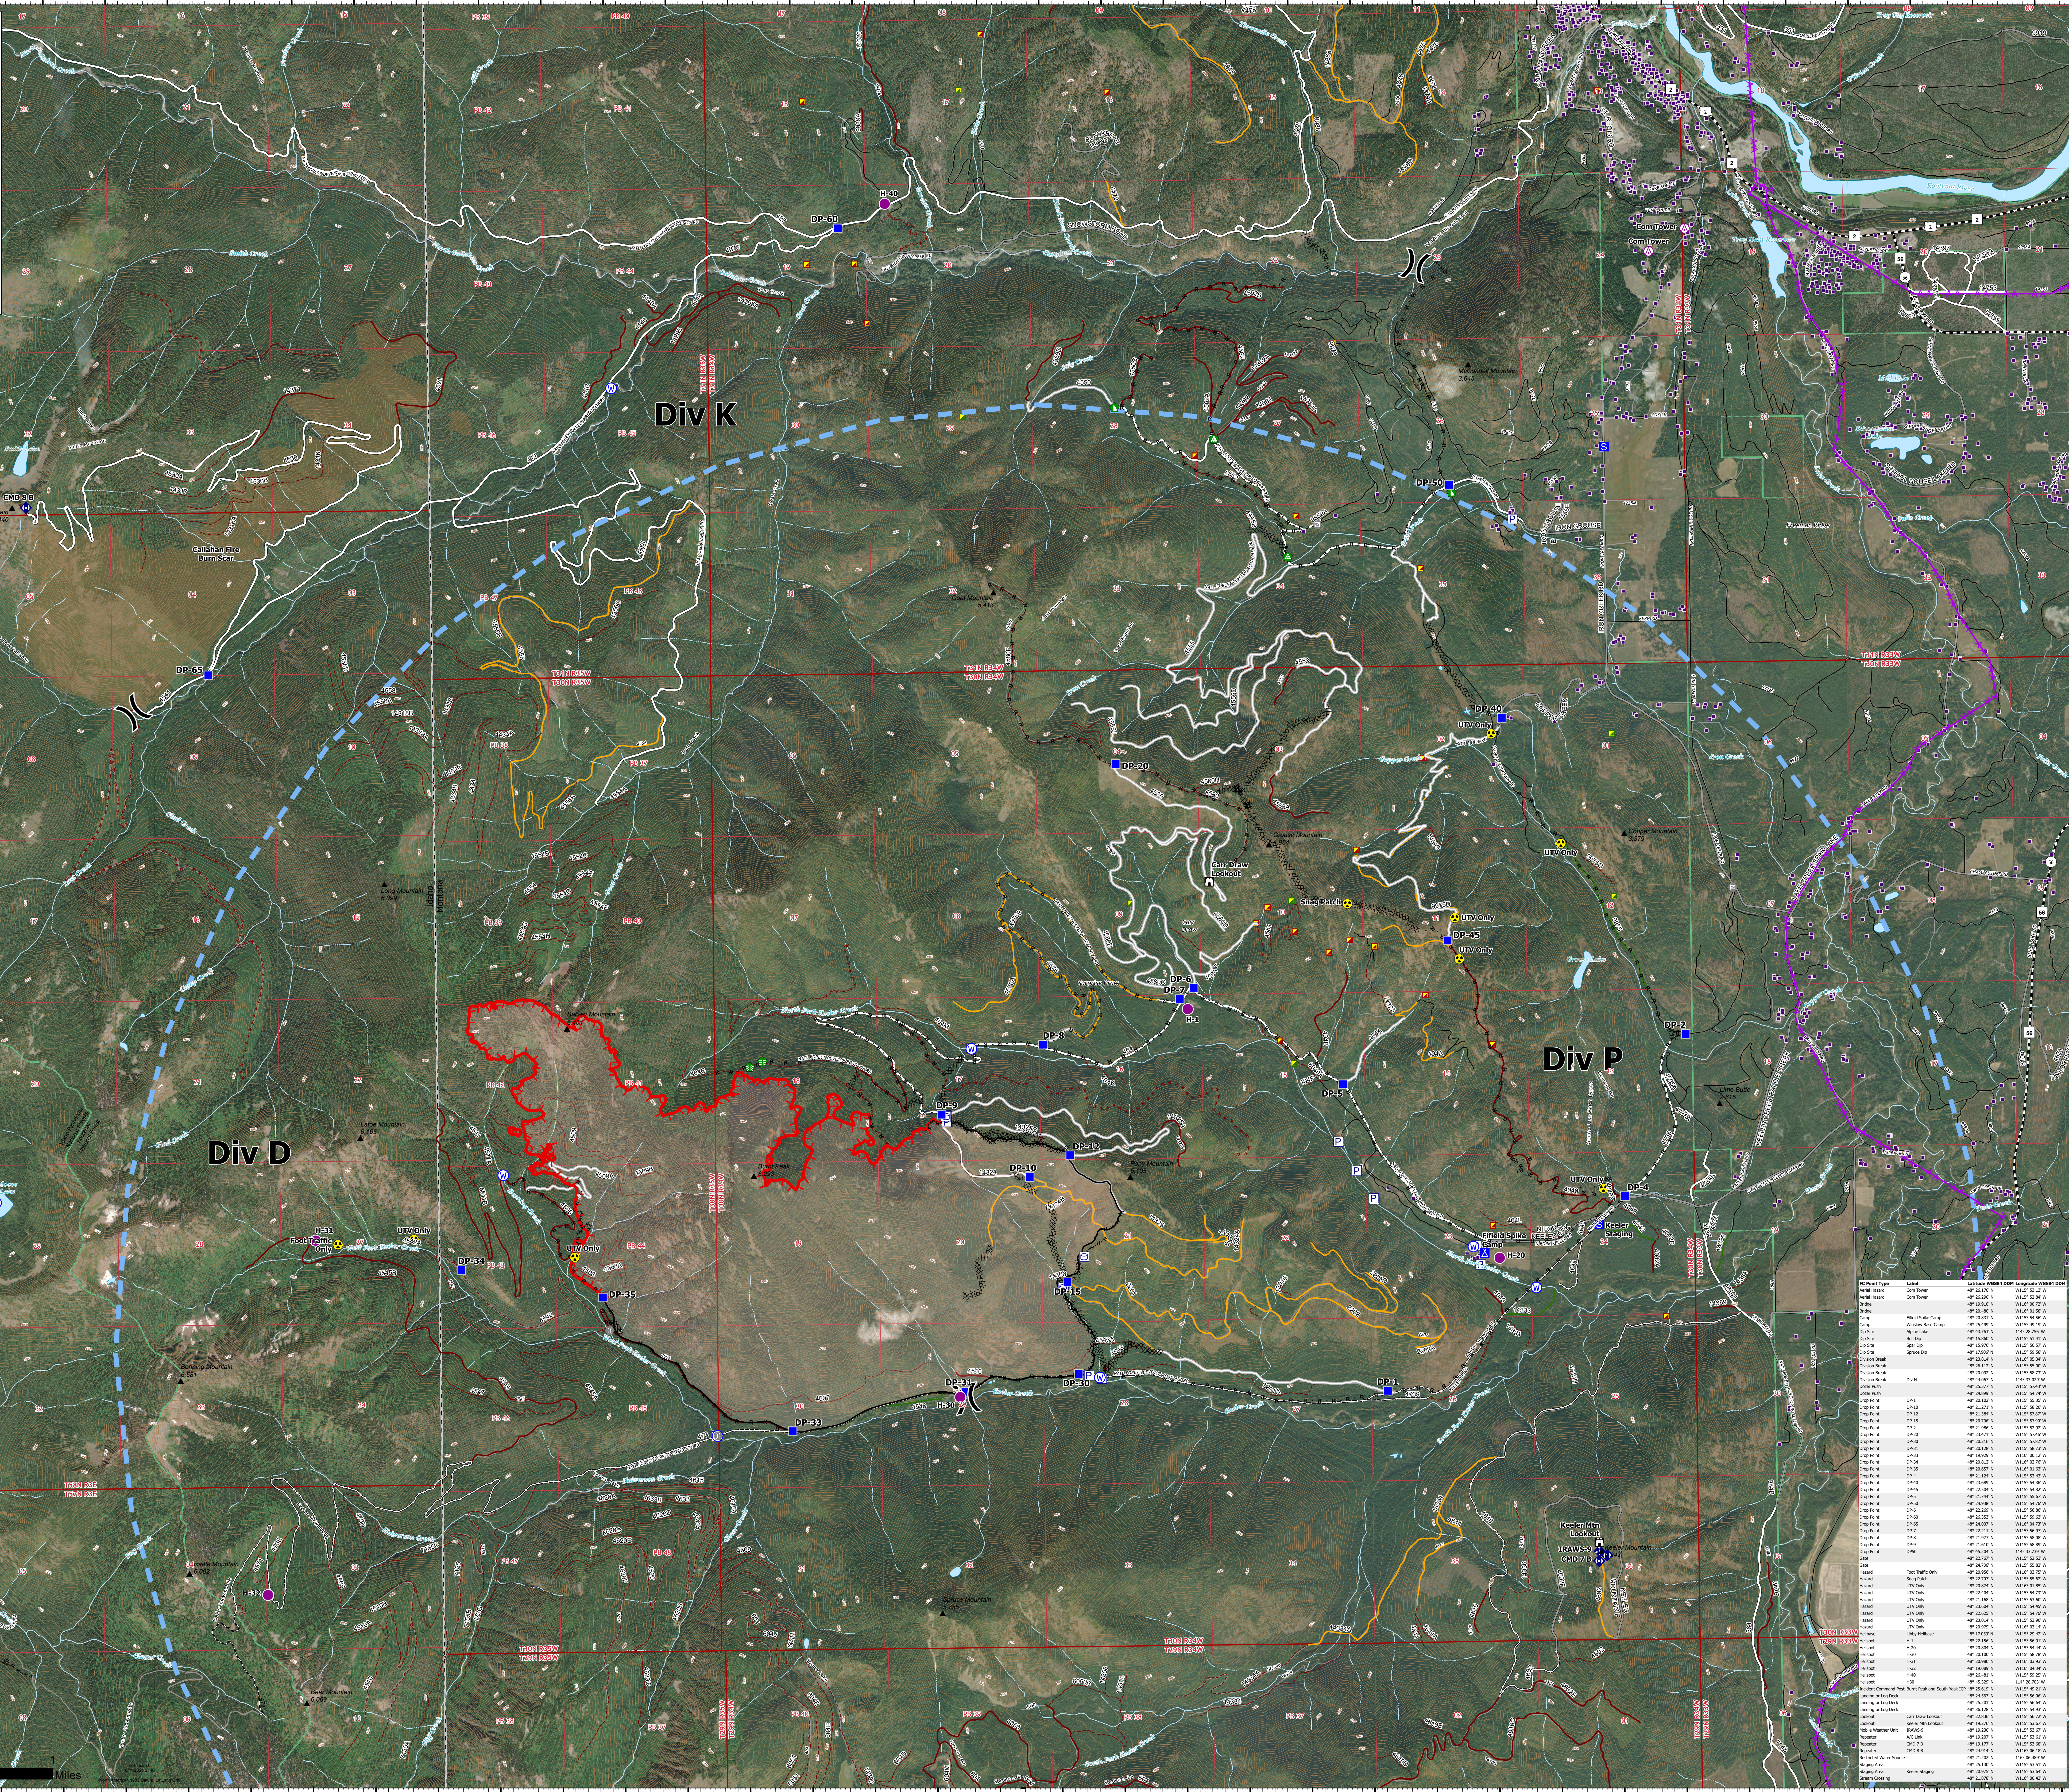

Operations Branch I

Burnt Peak
MT-KNF-000167
8/12 Day

3,583 acres at 8/08/2021 2125 hrs

Map metadata and legend information including coordinates, scale, and various symbols for terrain, roads, and fire management features.

Map metadata and legend information including coordinates, scale, and various symbols for terrain, roads, and fire management features.

Div K

Div P

Div D