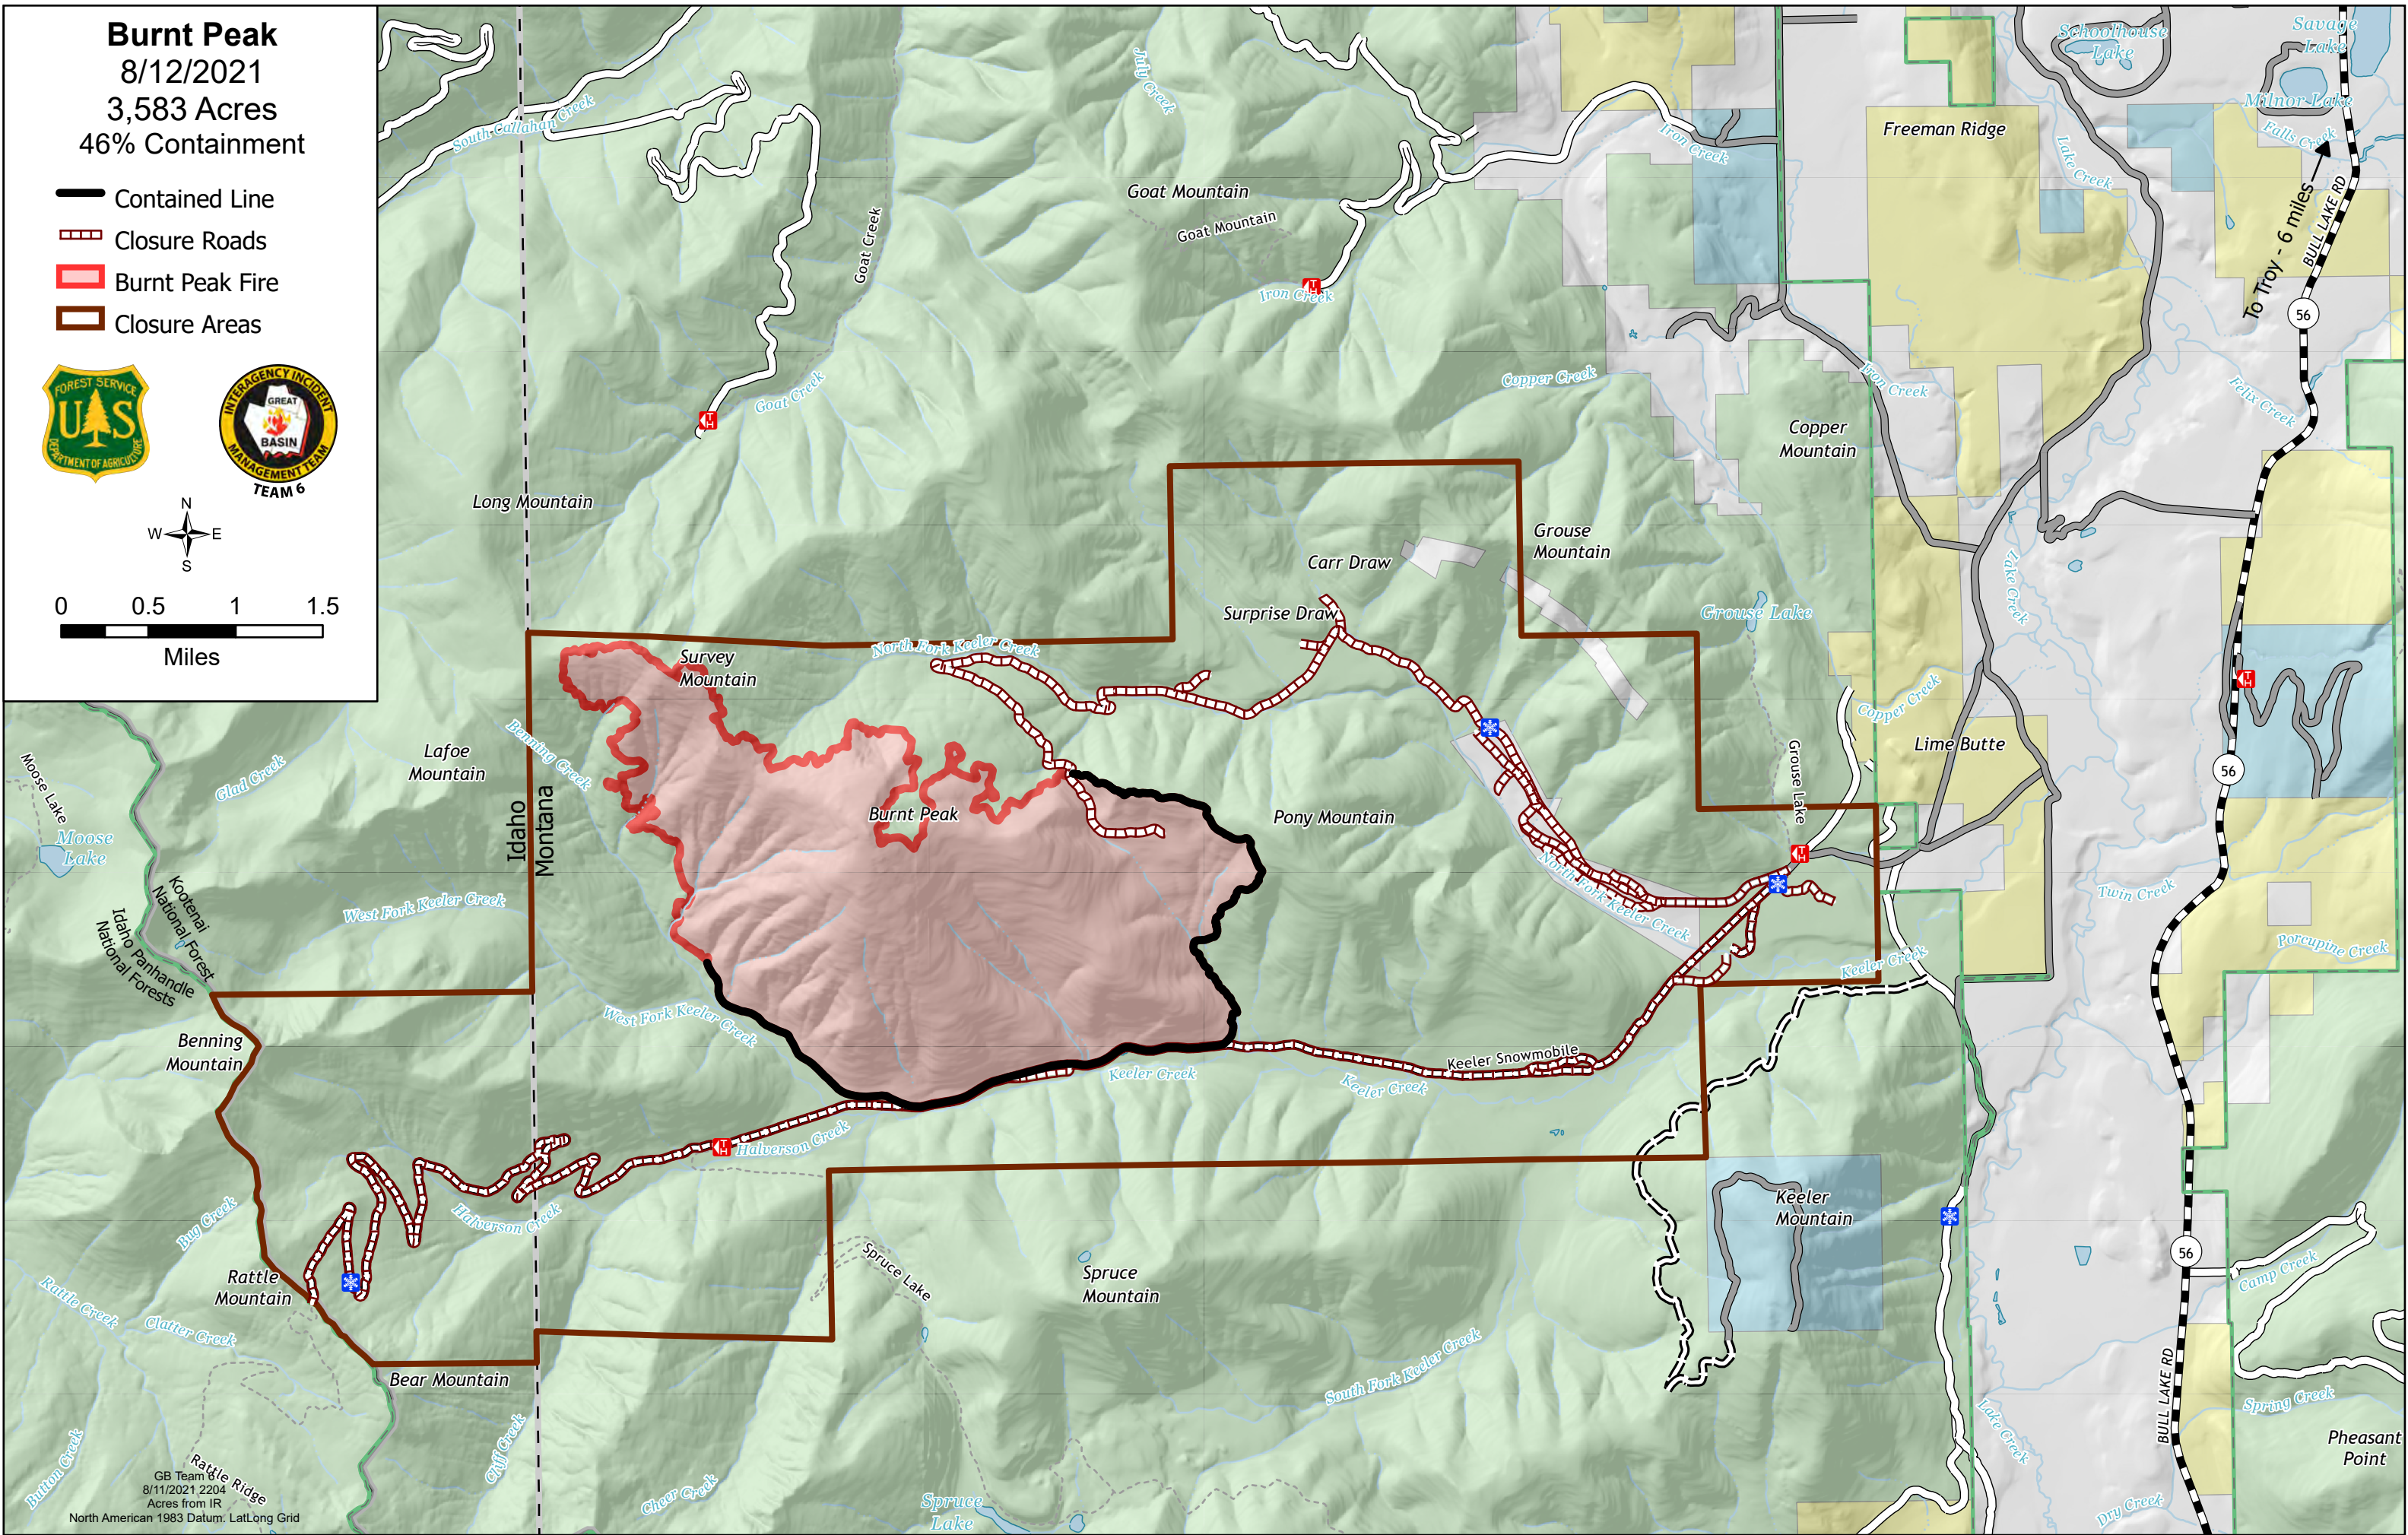

Burnt Peak
 8/12/2021
 3,583 Acres
 46% Containment

-  Contained Line
-  Closure Roads
-  Burnt Peak Fire
-  Closure Areas

GB Team
 8/11/2021 2204
 Acres from IR
 North American 1983 Datum, Lat/Long Grid