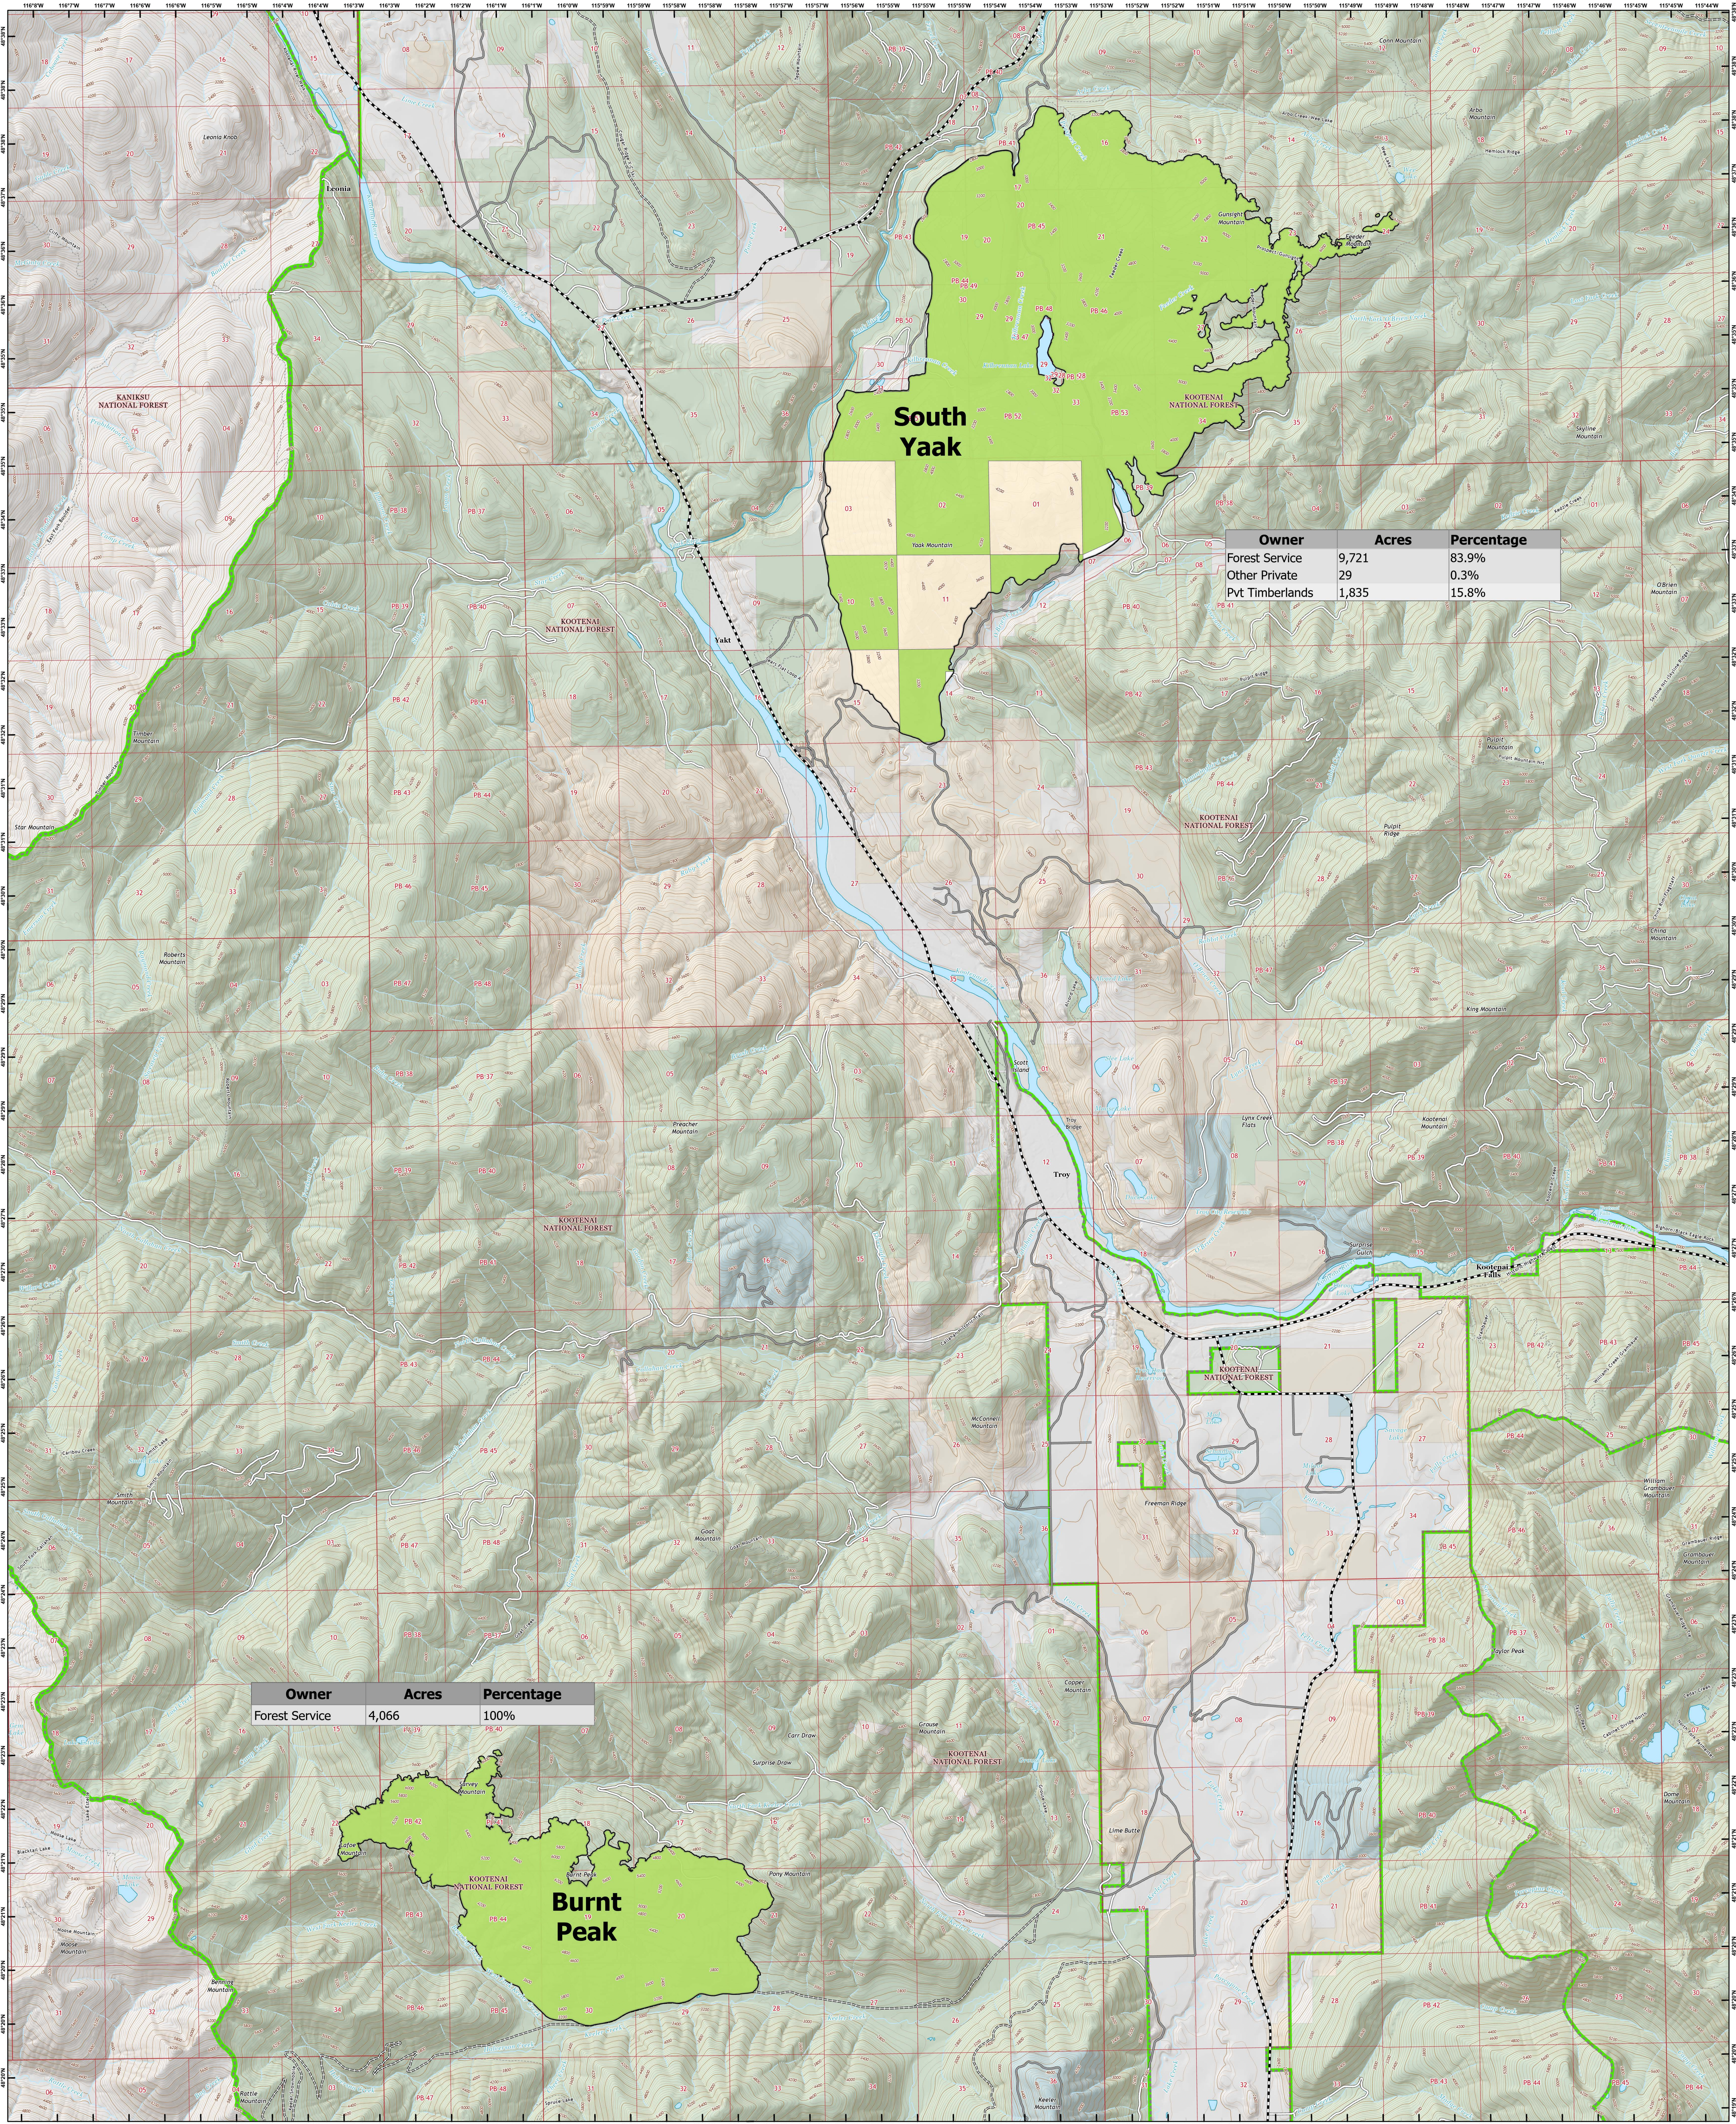

# OWNERSHIP

**BURNT PEAK**  
MT-KNF-000167

**SOUTH YAAK**  
MT-KNF-000201

**8/19/2021**

Owner	Acres	Percentage
Forest Service	9,721	83.9%
Other Private	29	0.3%
Pvt Timberlands	1,835	15.8%

Owner	Acres	Percentage
Forest Service	4,066	100%

**Burnt Peak 11585 est. acres**  
**South Yaak 4066 est. acres**

- Forest Service
- Other Private
- Pvt Timberlands

Ownership  
8/19/2021 6:13 PM Hrs