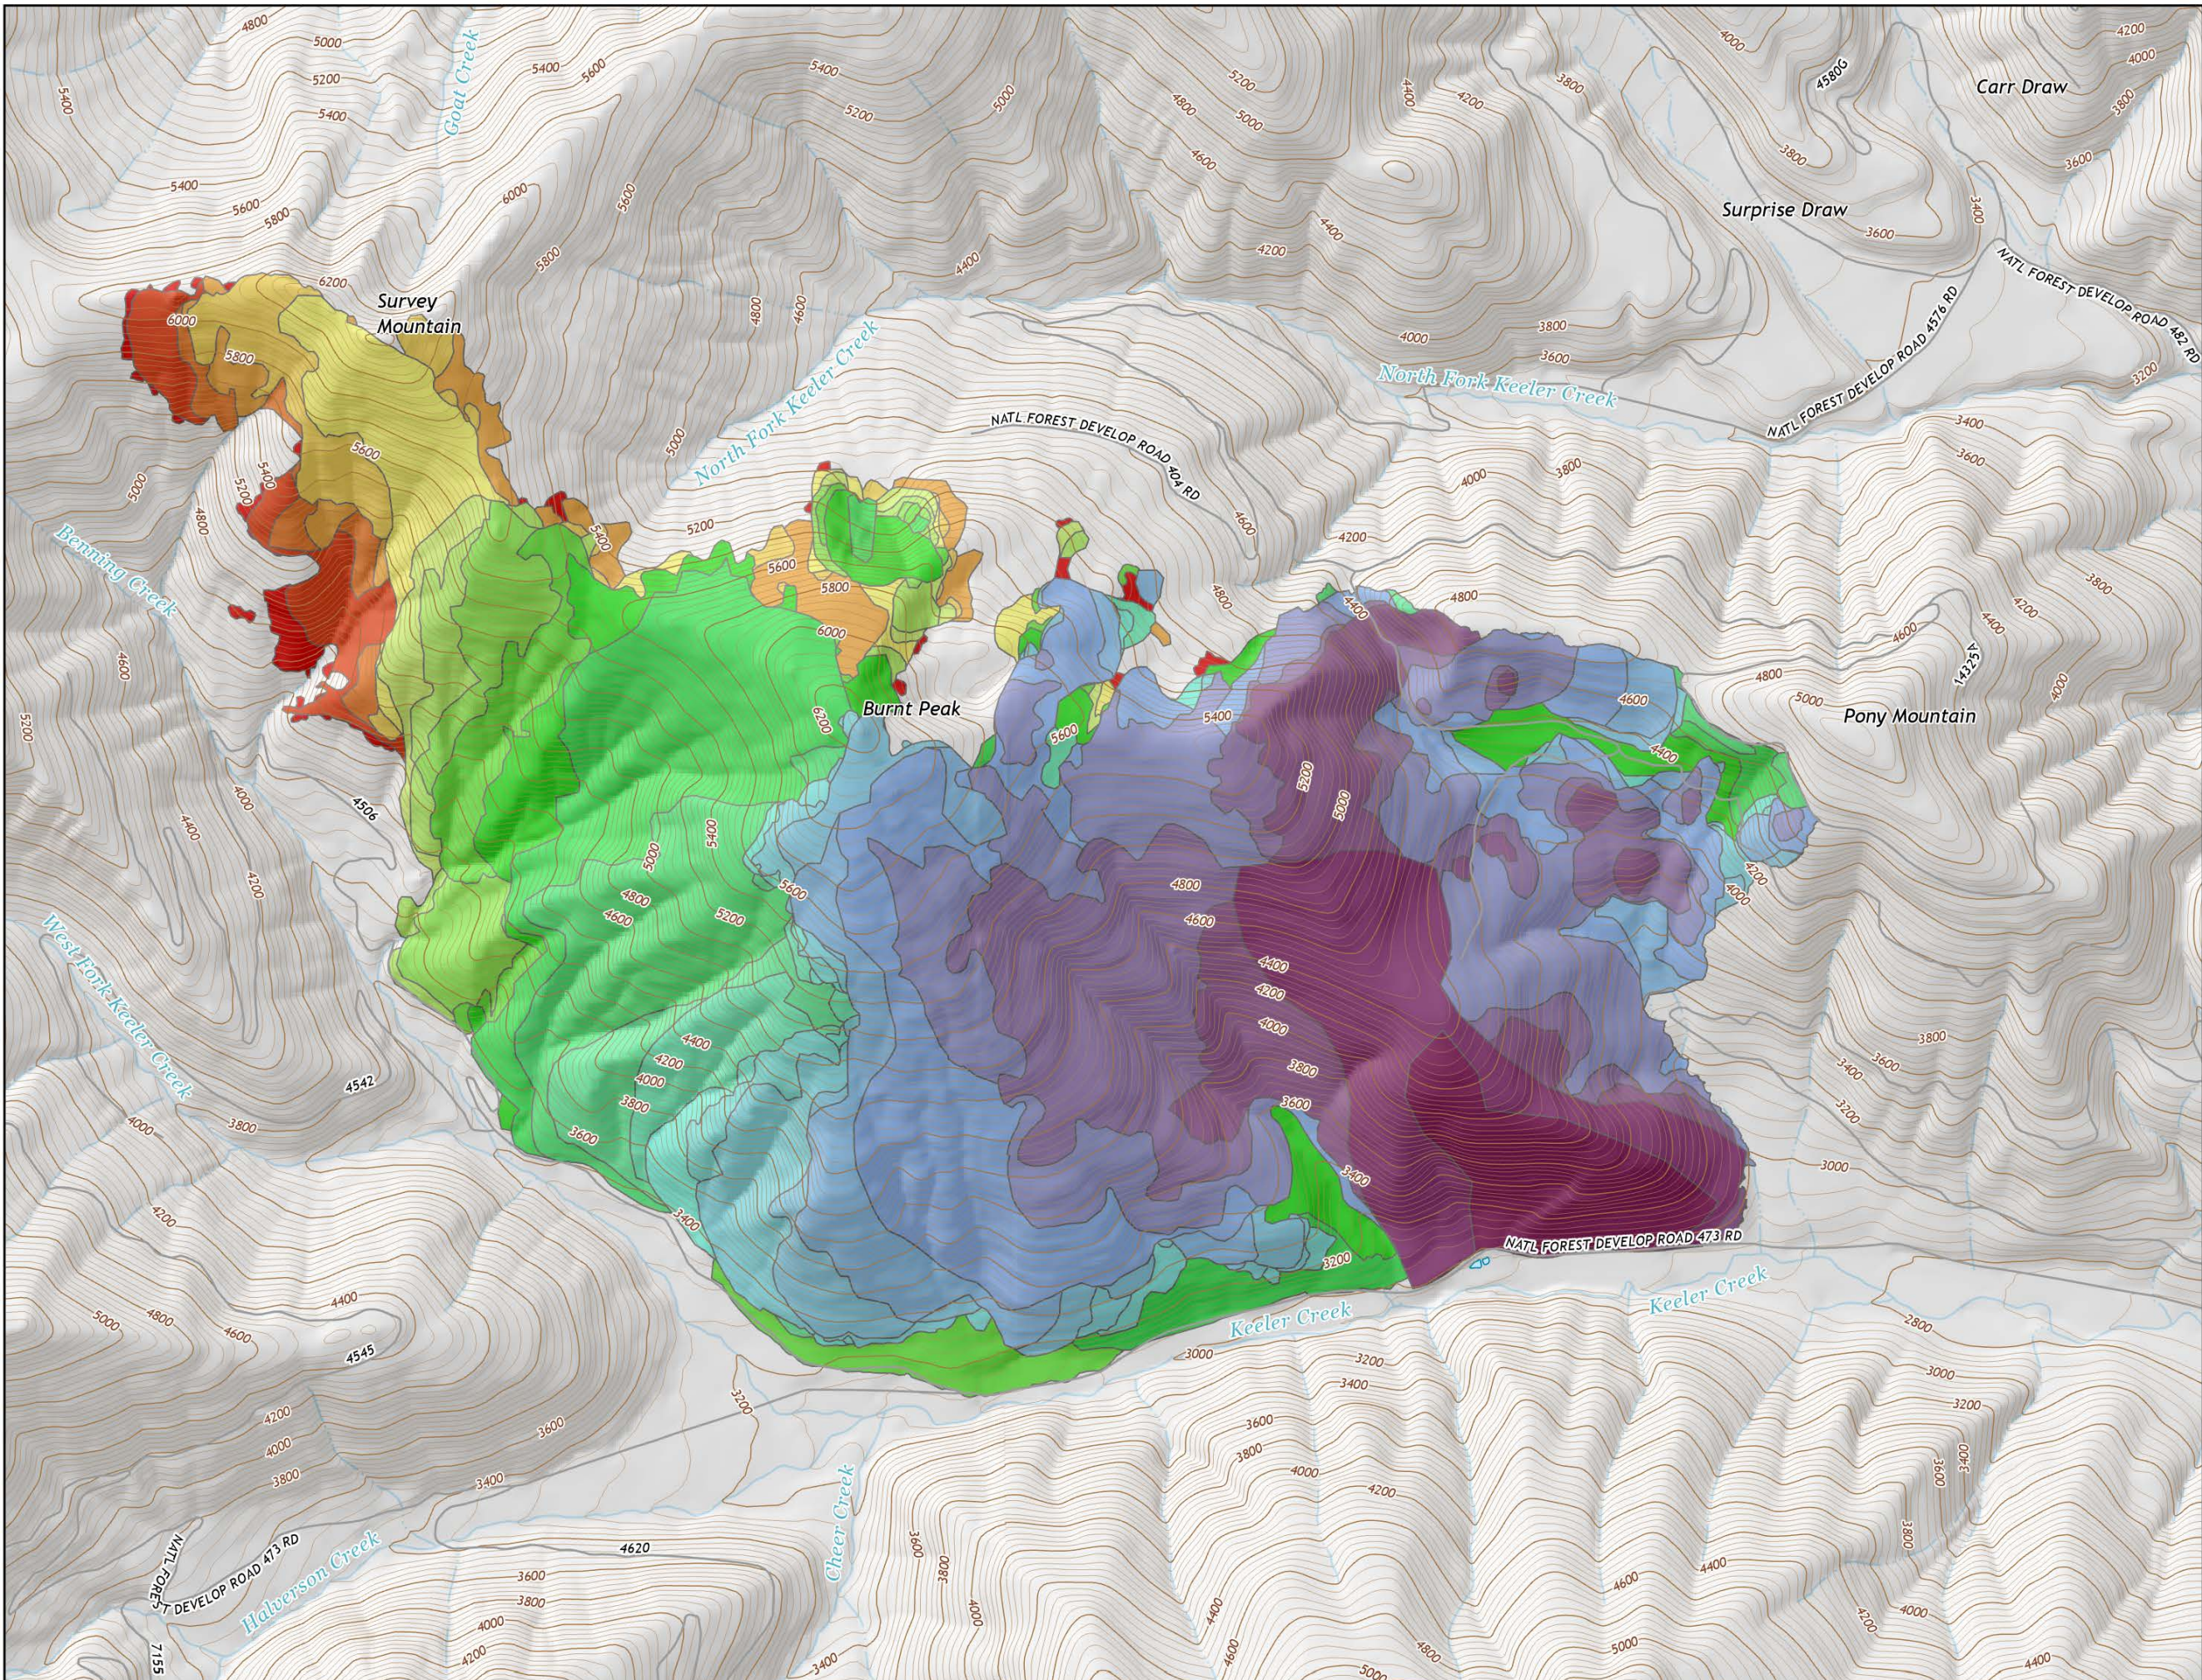

Burnt Peak

Progression

8/11/2021

3,583 Acres

46% Containment

Progression-Color Ramp

- July 09, 2021: 120 ac
- July 10, 2021: 363 ac
- July 11, 2021: 582 ac
- July 12, 2021: 908 ac
- July 14, 2021: 1350 ac
- July 15, 2021: 1697 ac
- July 16, 2021: 1864 ac
- July 17, 2021: 1954 ac
- July 19, 2021: 2050 ac
- July 20, 2021: 2089 ac
- July 21, 2021: 2121 ac
- July 22, 2021: 2185 ac
- July 23, 2021: 2240 ac
- July 24, 2021: 2413 ac
- July 25, 2021: 2713 ac
- July 26, 2021: 2878 ac
- July 27, 2021: 3000 ac
- July 28, 2021: 3095 ac
- July 29, 2021: 3150 ac
- July 30, 2021: 3189 ac
- July 31, 2021: 3303 ac
- August 01, 2021: 3382 ac
- August 04, 2021: 3463 ac
- August 05, 2021: 3493 ac
- August 07, 2021: 3557 ac
- August 08, 2021: 3583 ac

8/9/2021 1056
Acres from IR
North American 1983 Datum, LatLong Grid