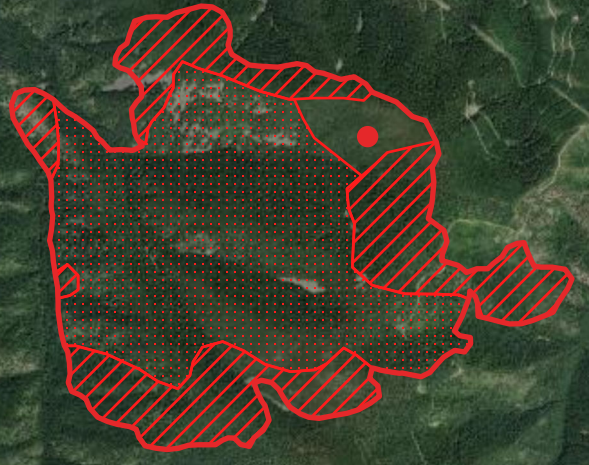

116°9'W 116°8'W 116°7'W 116°6'W 116°5'W 116°4'W 116°3'W 116°2'W 116°1'W 116°W 115°59'W 115°58'W 115°57'W 115°56'W 115°55'W 115°54'W 115°53'W

Character Complex Fire IR Map
ID-IPF-000458
Tuesday, 13 July 2021, 2345 PDT
2,341 Interpreted Acres

Legend

- IR Isolated Heat
- Burn Perimeter
- IR Scattered Heat
- IR Intense Heat

Scale: 1:80,000
 Projection: WGS 1984
 Produced by: Owyhee Air Research, LLC
 IR Interpreter: D. Merriman
 Contact: fire@owyheeair.com (208) 442-5405

116°9'W 116°8'W 116°7'W 116°6'W 116°5'W 116°4'W 116°3'W 116°2'W 116°1'W 116°W 115°59'W 115°58'W 115°57'W 115°56'W 115°55'W 115°54'W 115°53'W