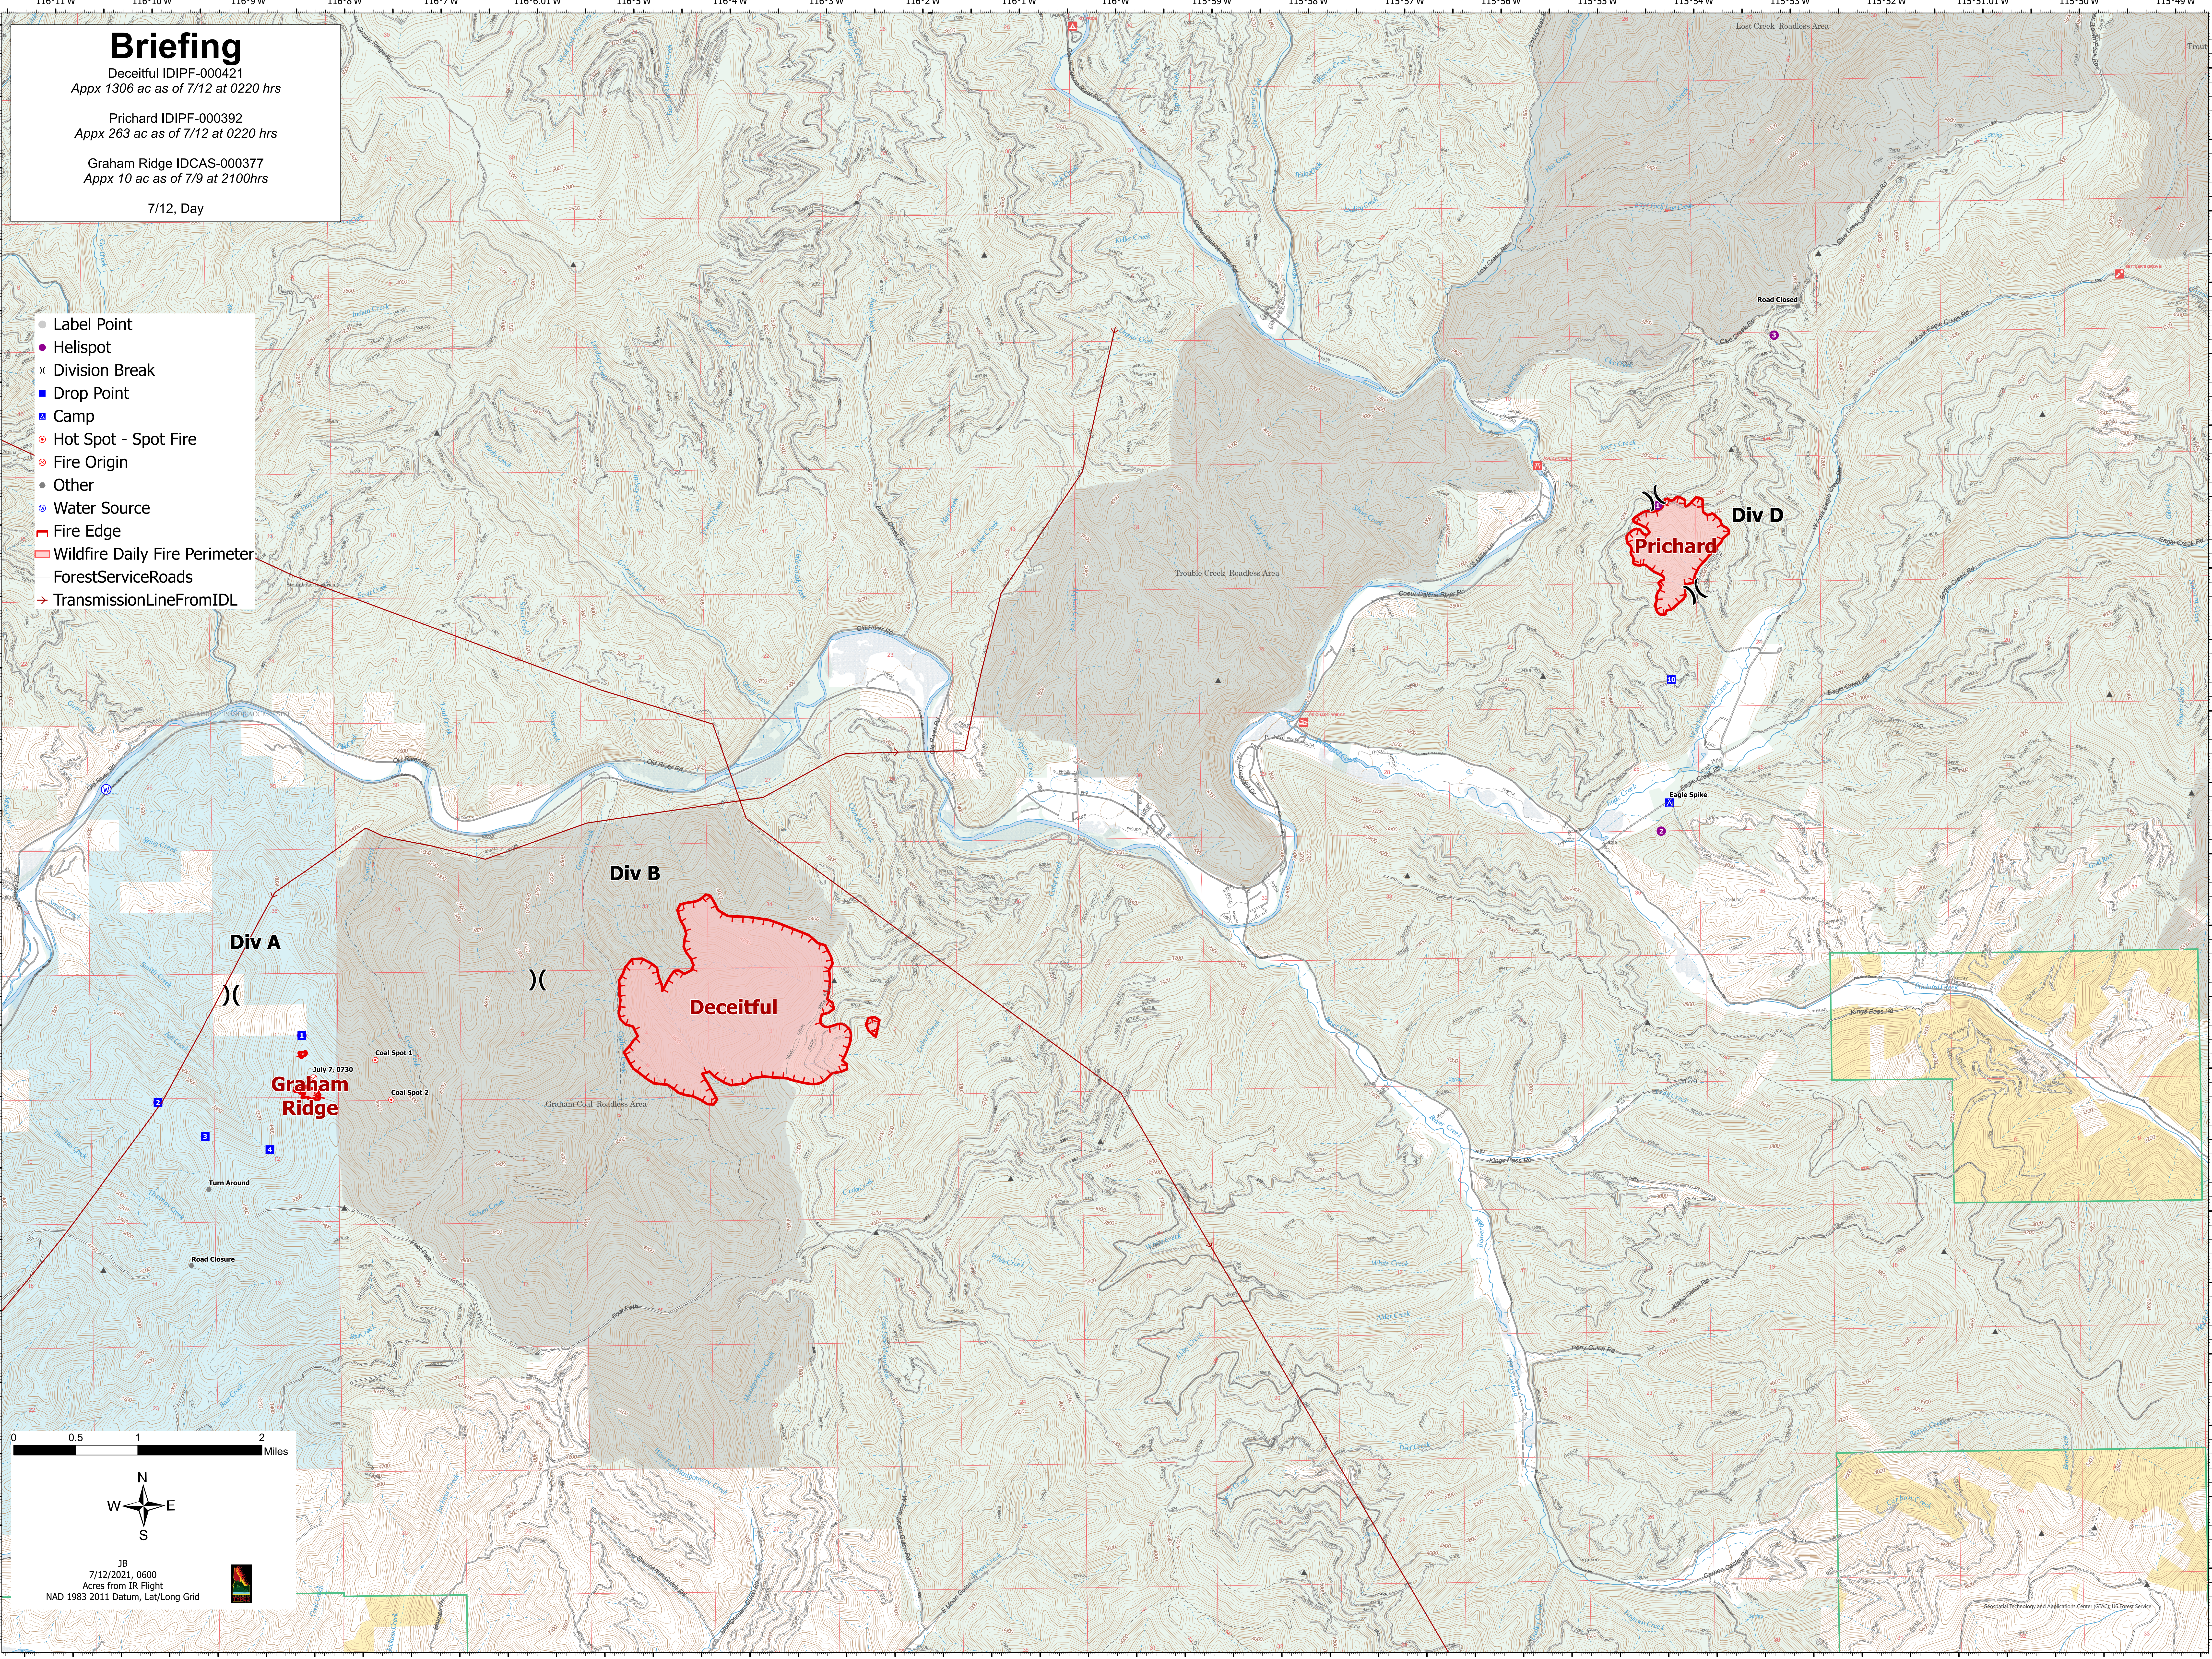

# Briefing

Deceitful IDIPF-000421  
Appx 1306 ac as of 7/12 at 0220 hrs

Prichard IDIPF-000392  
Appx 263 ac as of 7/12 at 0220 hrs

Graham Ridge IDCAS-000377  
Appx 10 ac as of 7/9 at 2100hrs

7/12, Day

- Label Point
- Helispot
- ⌘ Division Break
- Drop Point
- Camp
- Hot Spot - Spot Fire
- Fire Origin
- Other
- Water Source
- ▬ Fire Edge
- ▬ Wildfire Daily Fire Perimeter
- ▬ ForestServiceRoads
- TransmissionLineFromIDL

JD  
7/12/2021, 0600  
Acres from IR Flight  
NAD 1983 2011 Datum, Lat/Long Grid