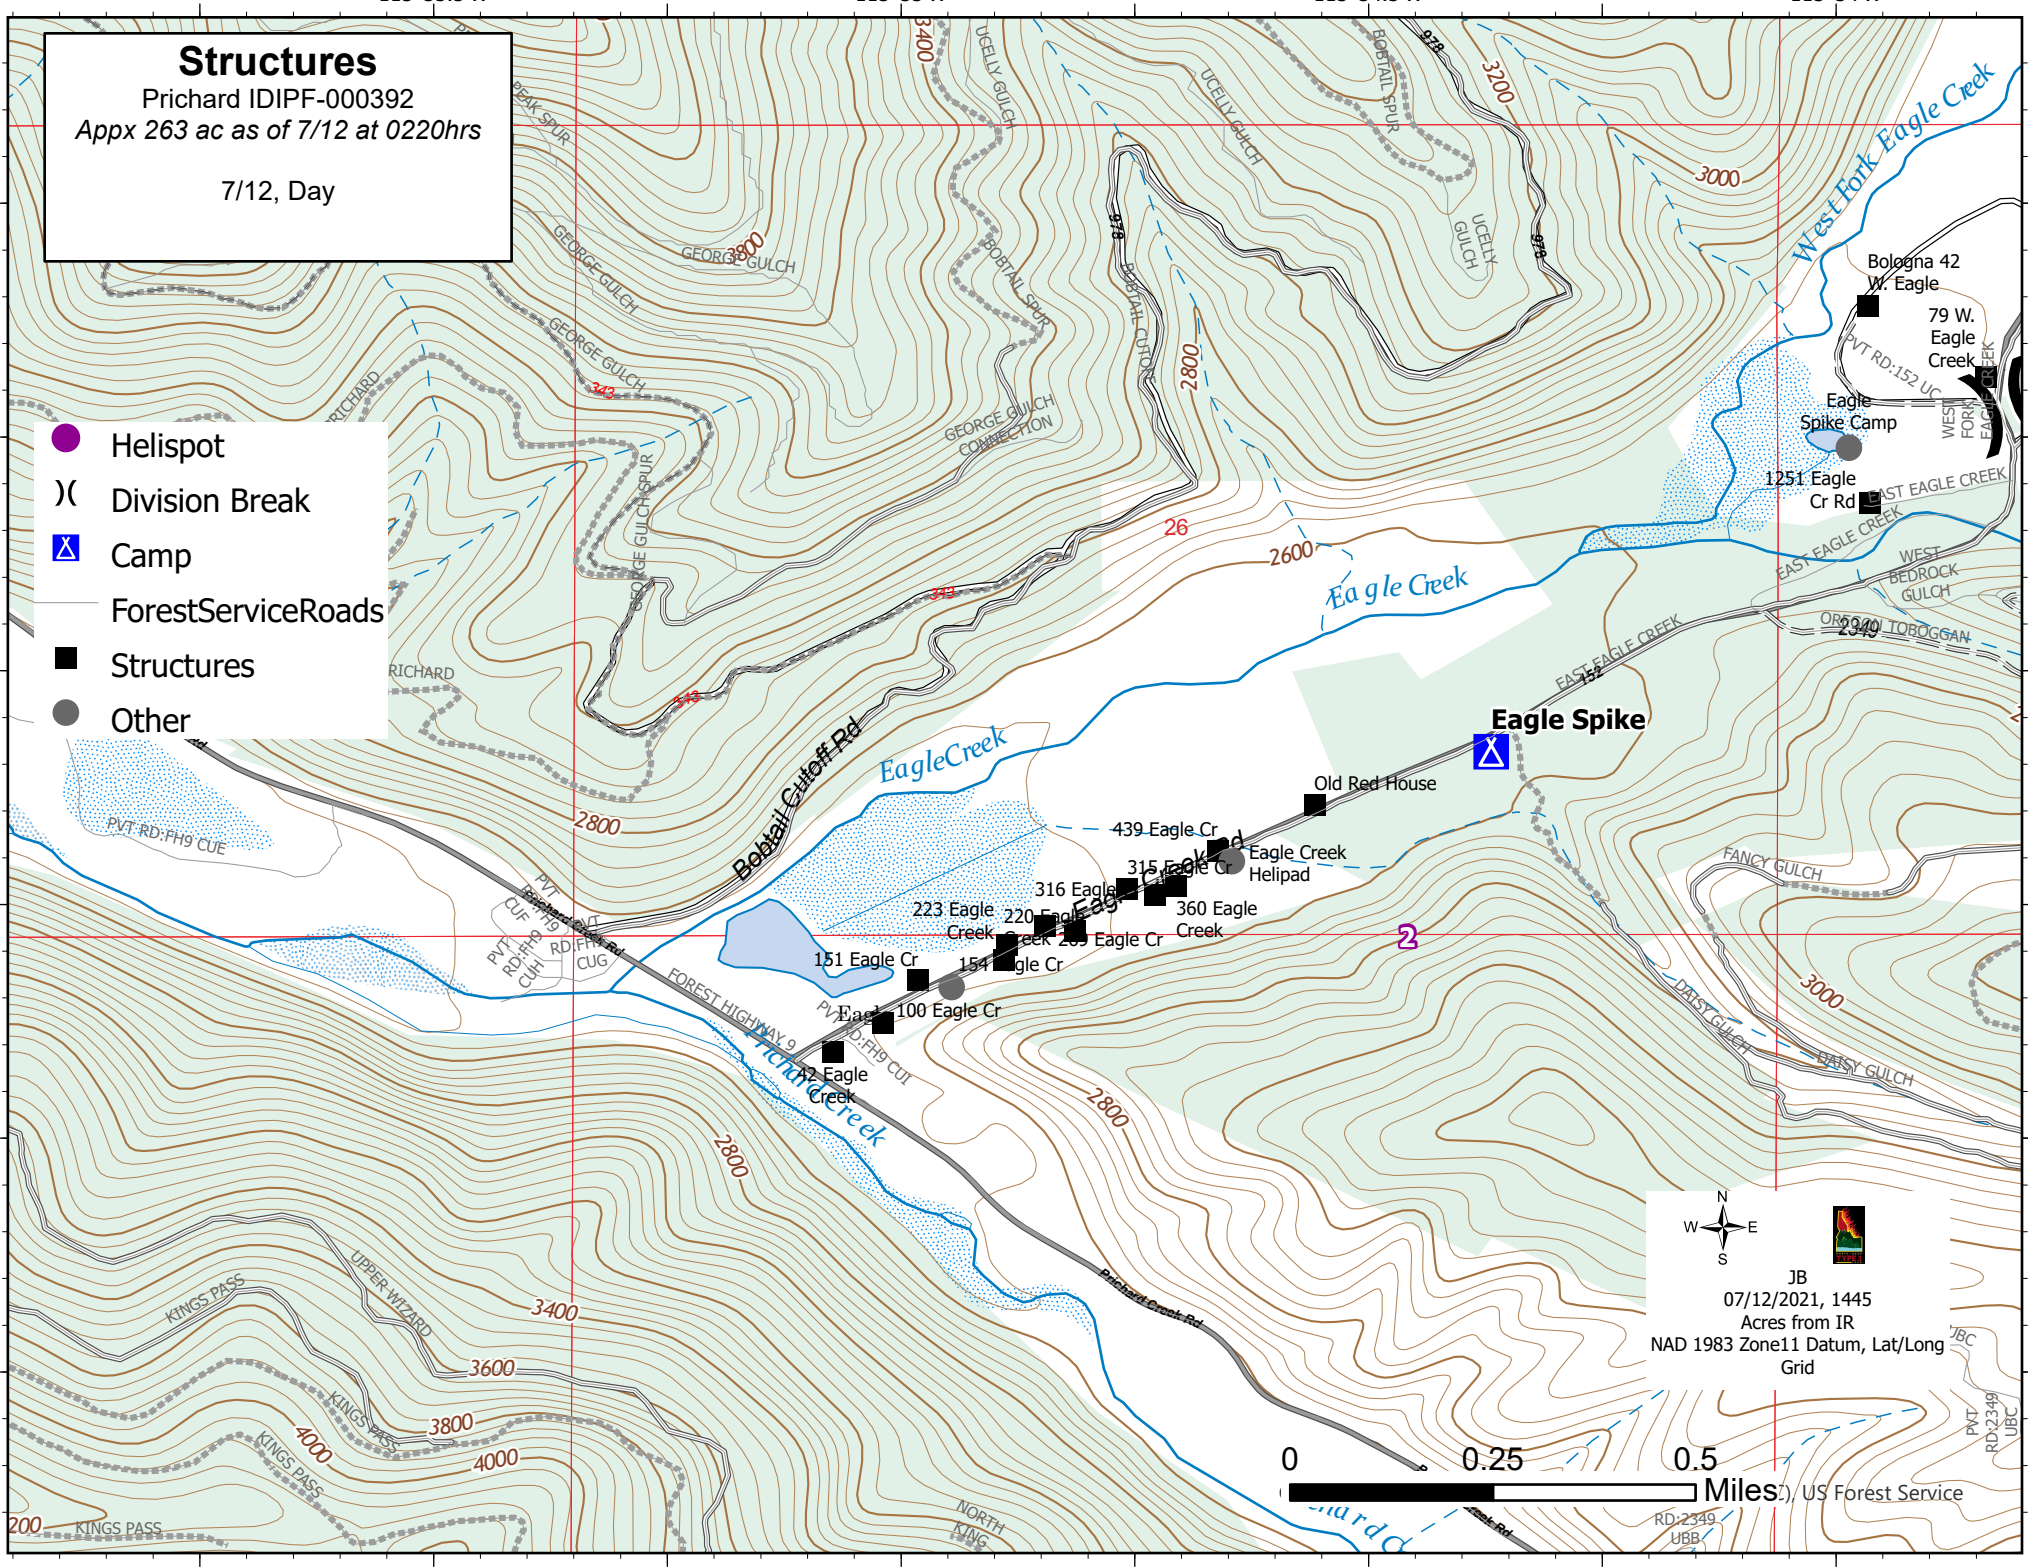

Structures
 Prichard IDIPF-000392
 Appx 263 ac as of 7/12 at 0220hrs
 7/12, Day

- Helispot
- ⋈ Division Break
- △ Camp
- ForestServiceRoads
- Structures
- Other

 JB
 07/12/2021, 1445
 Acres from IR
 NAD 1983 Zone11 Datum, Lat/Long
 Grid

 US Forest Service

Structures
 Prichard IDIPF-000392
 Appx 263 ac as of 7/12 at 0220hrs
 7/12, Day

-  Division Break
-  Drop Point
-  Fire Edge
-  Wildfire Daily Fire Perimeter
-  ForestServiceRoads
-  Structures
-  Other

 JB
 07/12/2021, 1445
 Acres from IR
 NAD 1983 Zone11 Datum, Lat/Long
 Grid

 Miles
 US Forest Service