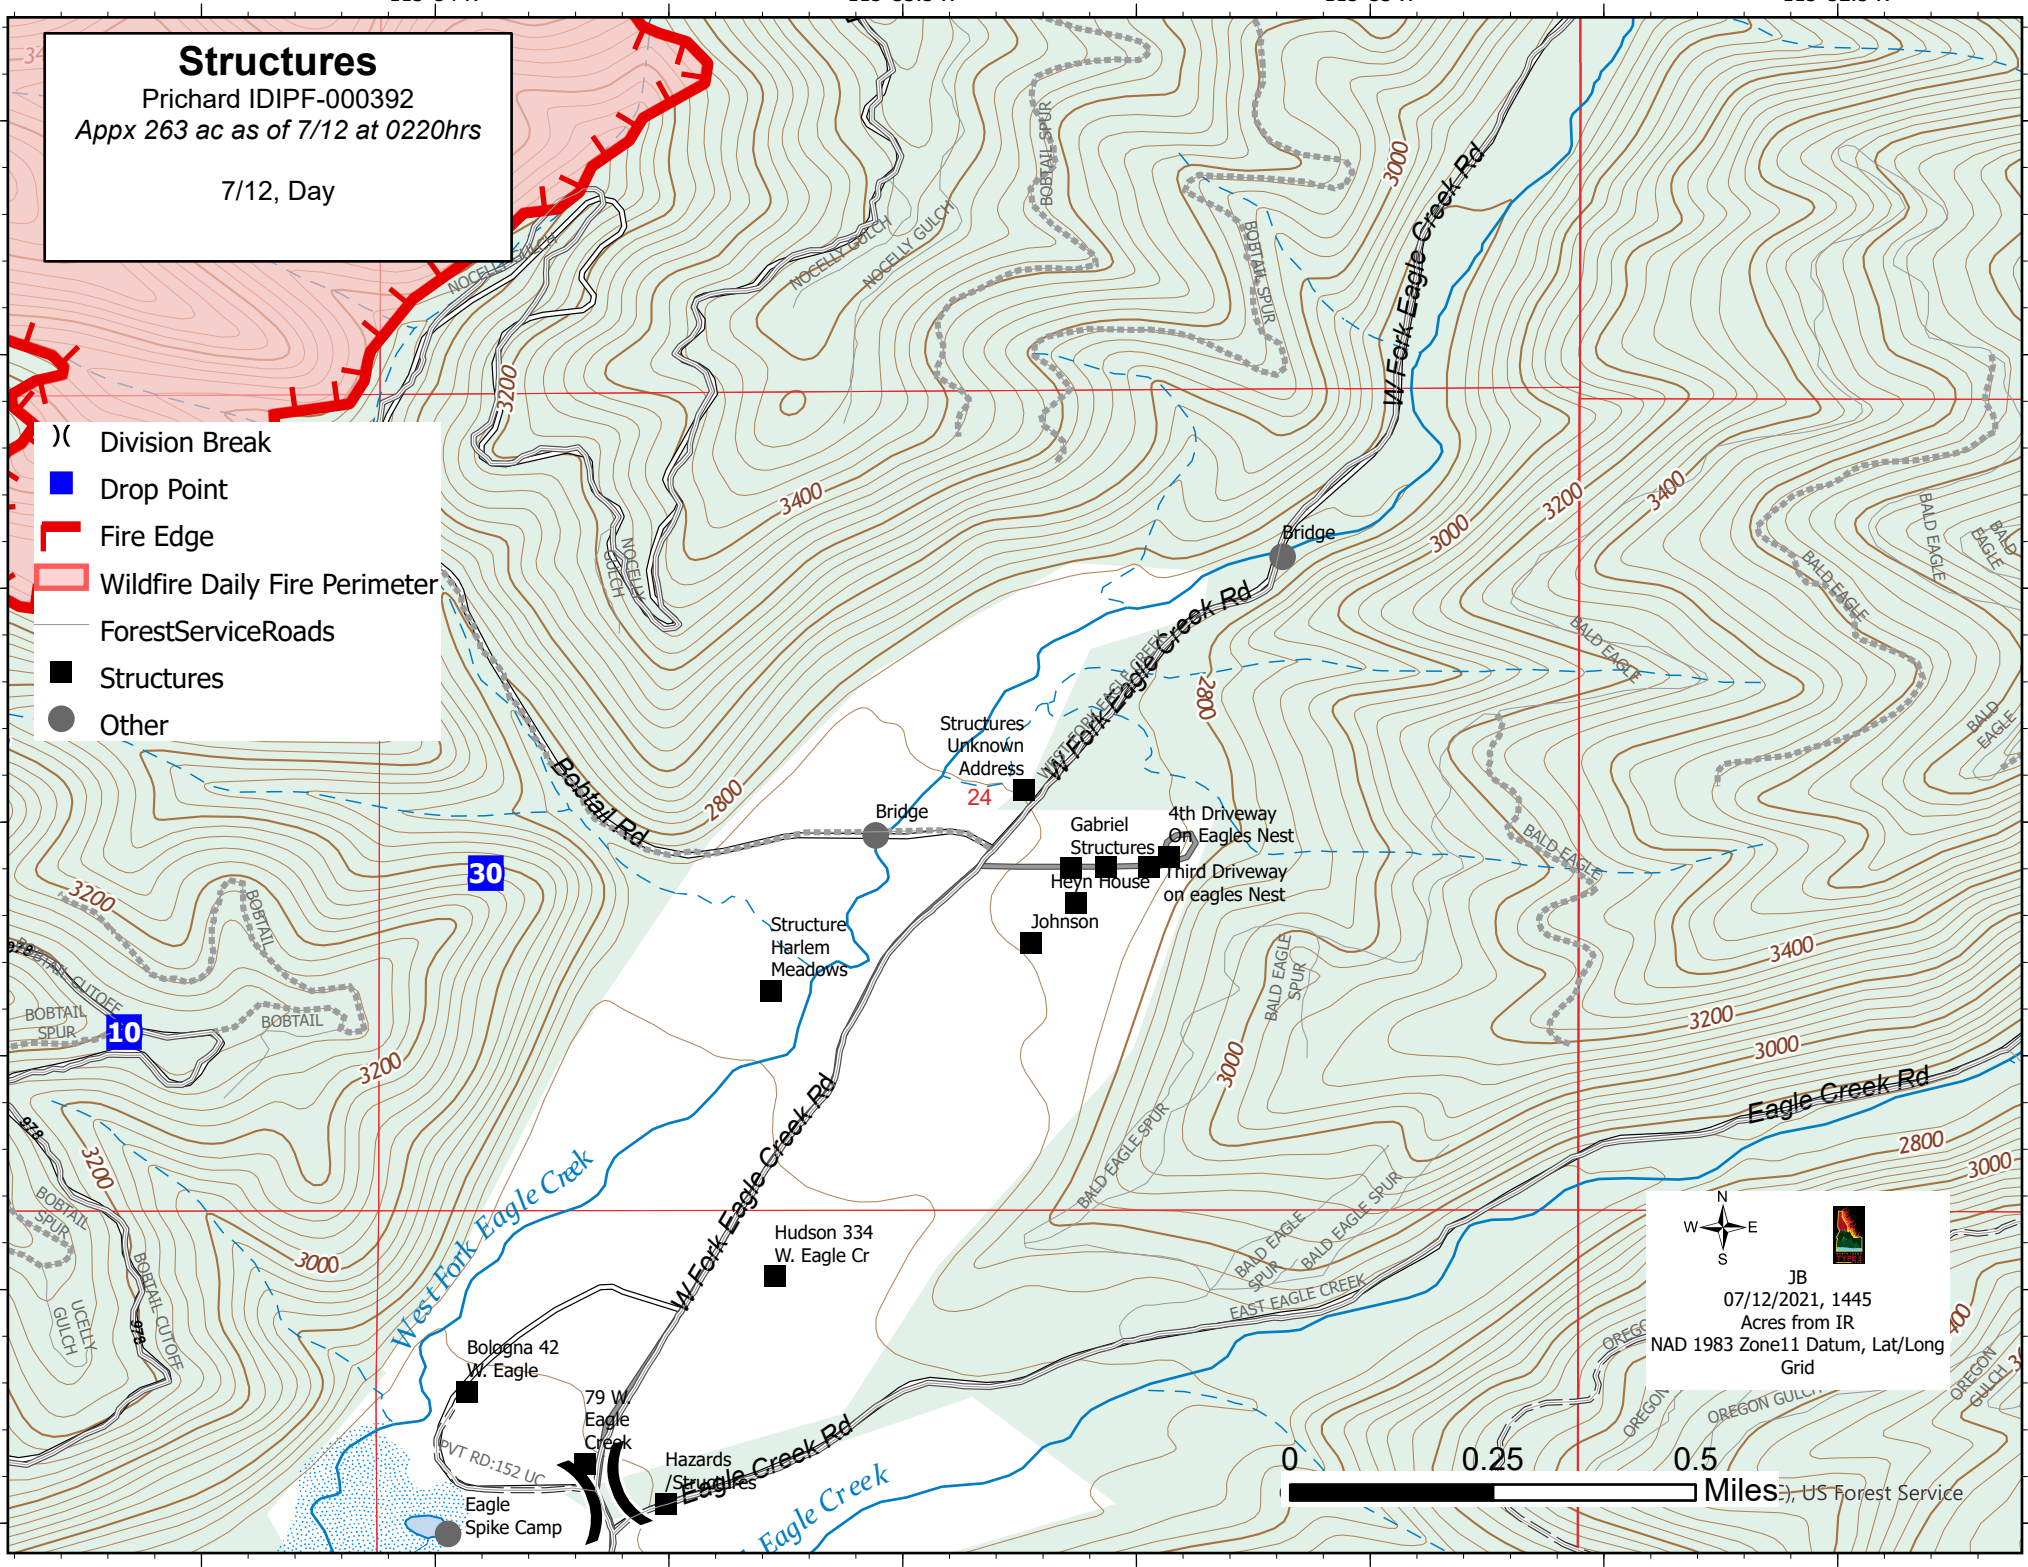

Structures
 Prichard IDIPF-000392
 Appx 263 ac as of 7/12 at 0220hrs
 7/12, Day

- Helispot
- ⋈ Division Break
- △ Camp
- ForestServiceRoads
- Structures
- Other

 JB
 07/12/2021, 1445
 Acres from IR
 NAD 1983 Zone11 Datum, Lat/Long
 Grid

 US Forest Service

Structures
 Prichard IDIPF-000392
 Appx 263 ac as of 7/12 at 0220hrs
 7/12, Day

-  Division Break
-  Drop Point
-  Fire Edge
-  Wildfire Daily Fire Perimeter
-  ForestServiceRoads
-  Structures
-  Other

 JB
 07/12/2021, 1445
 Acres from IR
 NAD 1983 Zone11 Datum, Lat/Long
 Grid

 Miles
 US Forest Service