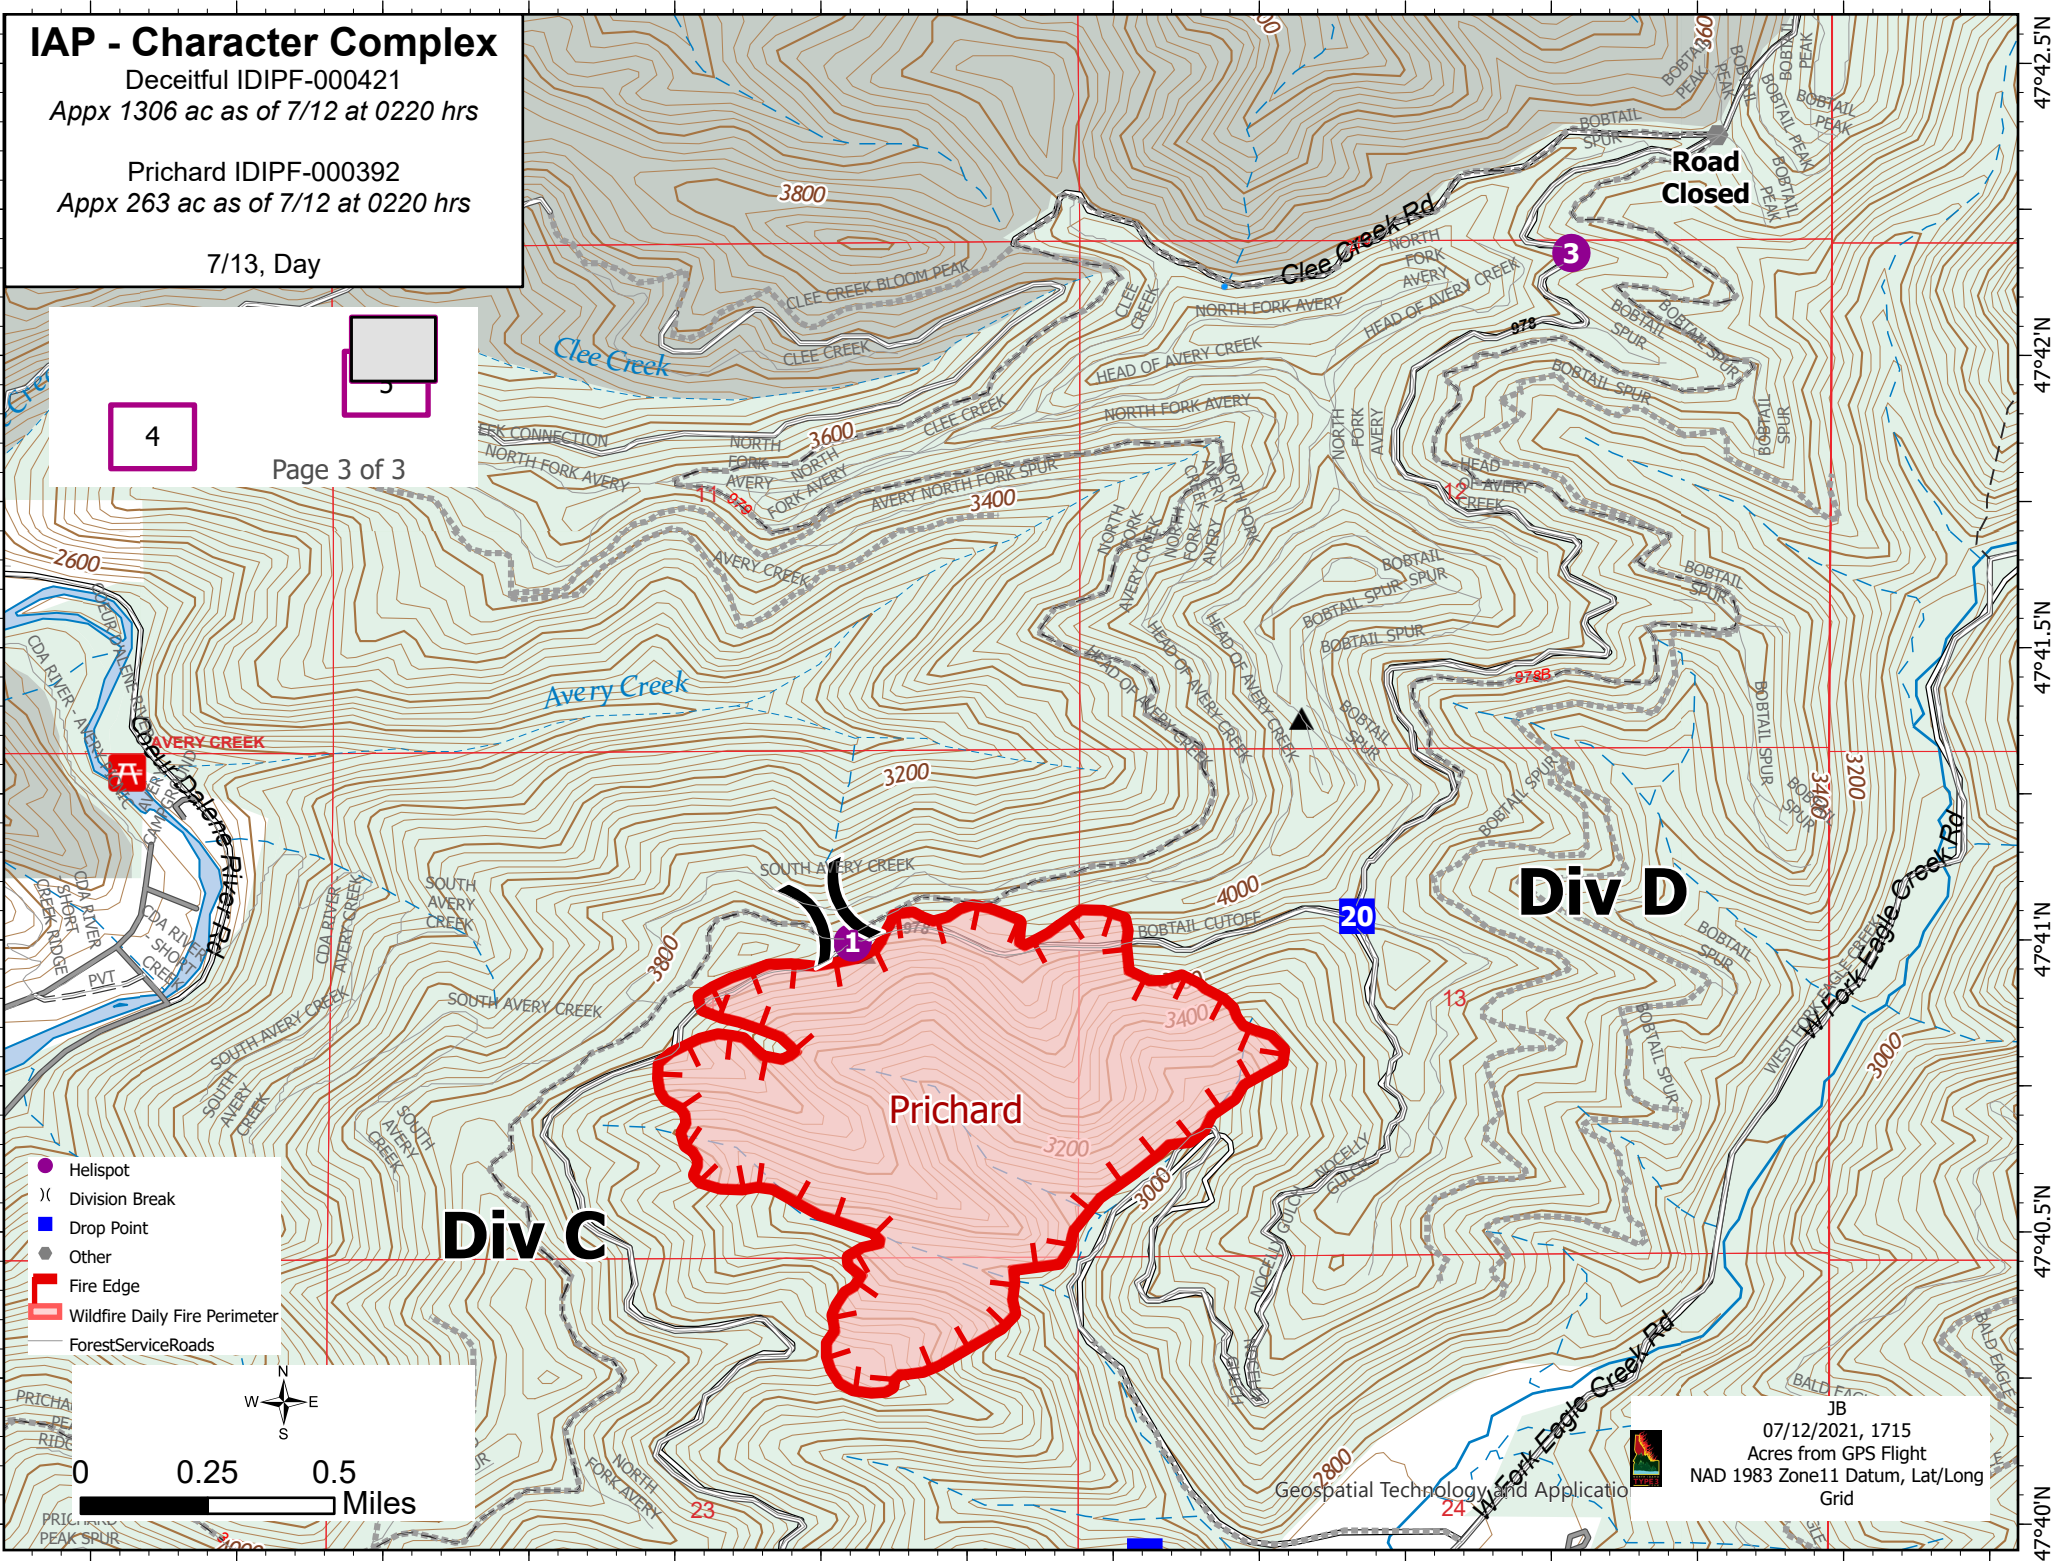

### Eagle Spike

- Helispot
- ⌘ Division Break
- Drop Point
- ⊠ Camp
- ▬ Fire Edge
- ▬ Wildfire Daily Fire Perimeter
- ▬ ForestServiceRoads

0 0.25 0.5 Miles

JB  
07/12/2021, 1715  
Acres from GPS Flight  
NAD 1983 Zone11 Datum, Lat/Long  
Grid

Geospatial Technology and Application

## Div D

### Prichard

Road Closed

JB  
07/12/2021, 1715  
Acres from GPS Flight  
NAD 1983 Zone11 Datum, Lat/Long  
Grid

Geospatial Technology and Application