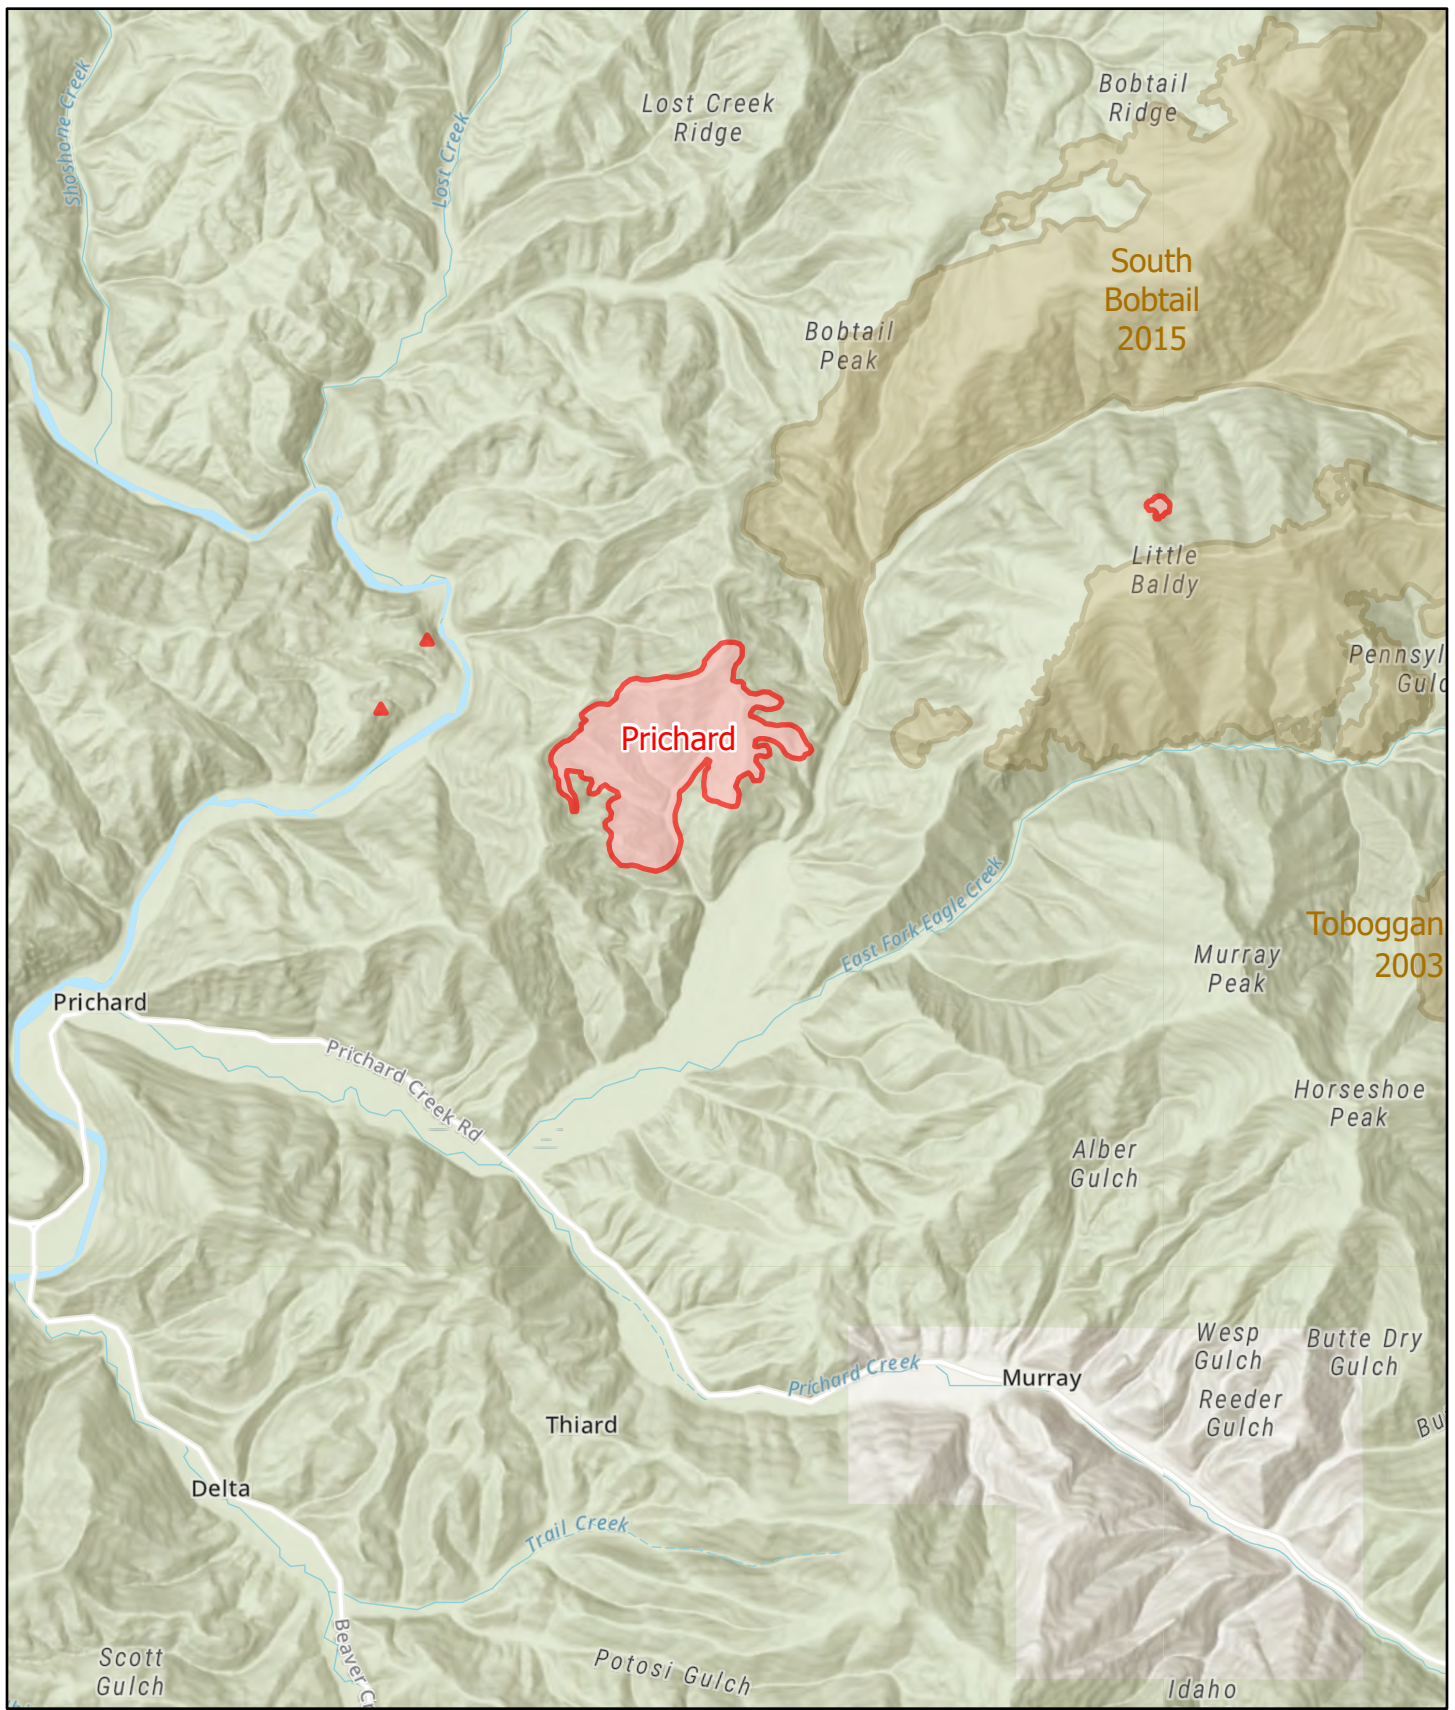

Prichard Fire

7/14/2021

Character Complex
ID-IPF-000458
2,331 Total Acres

Prichard Fire
ID-IPF-000392
Fire Perimeter as of
07/13/2021 2345 hrs
577 Acres

-  Wildfire Daily Fire Perimeter
-  Historical Fires