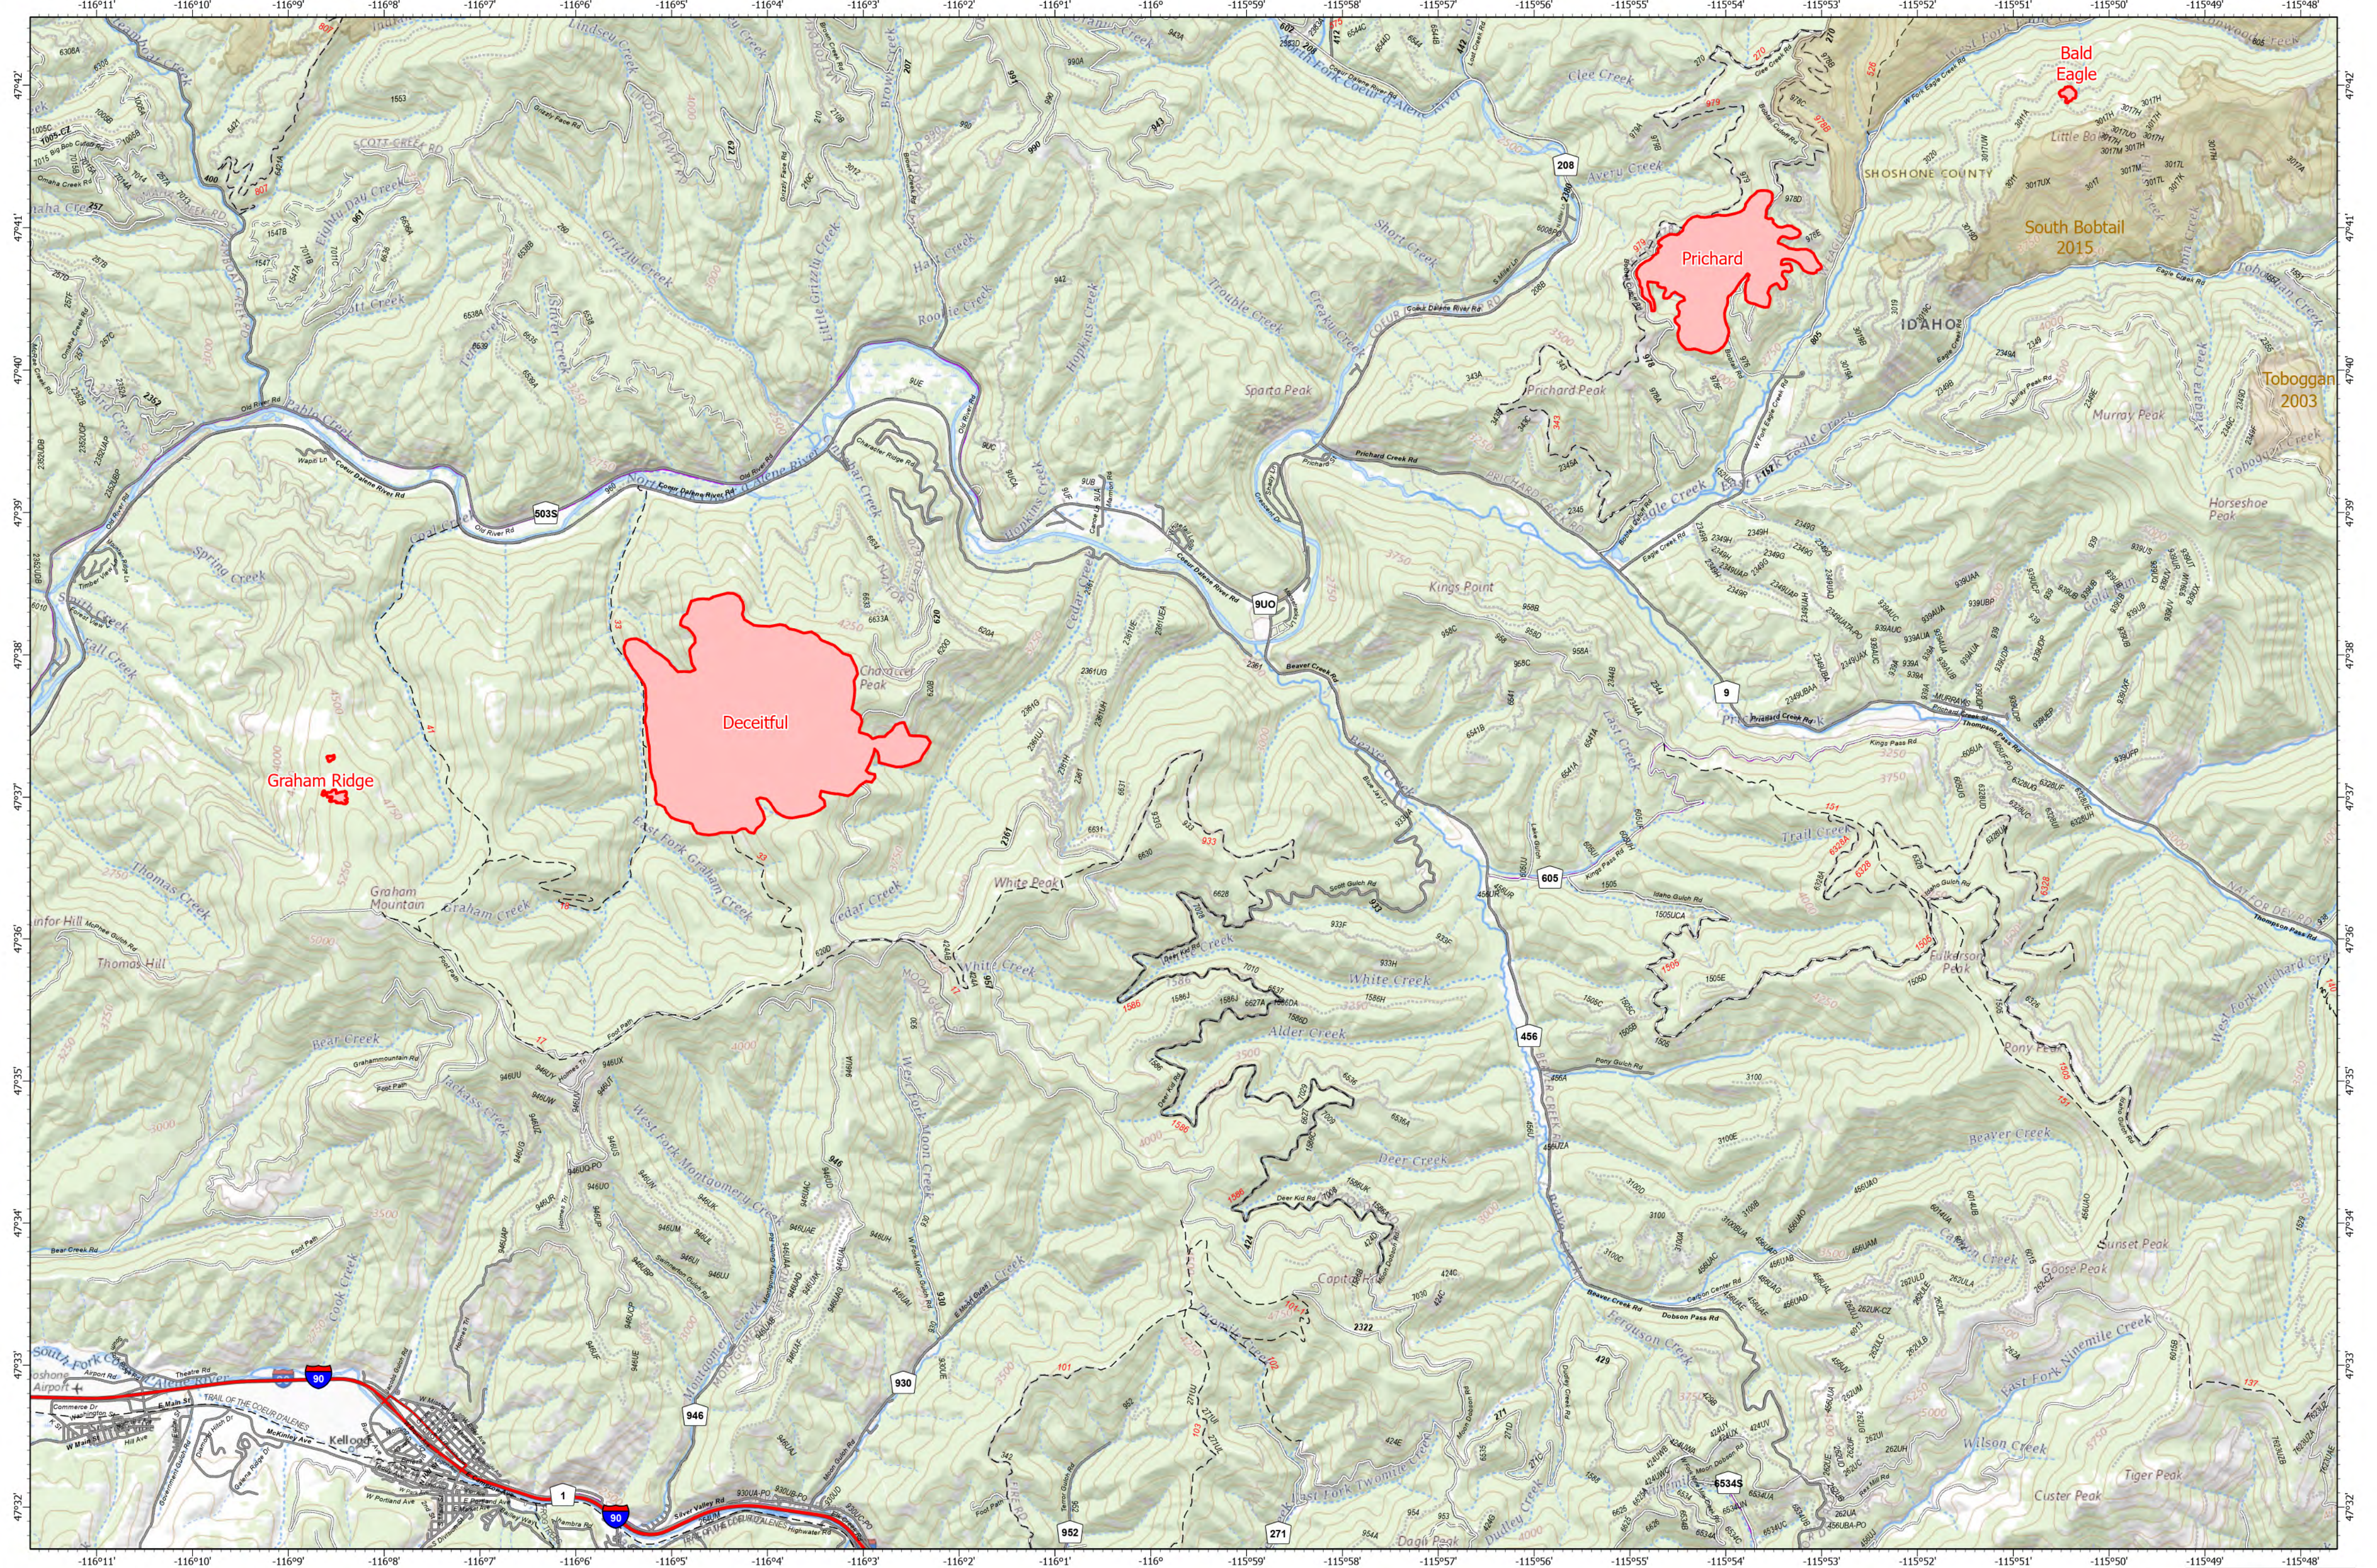

Character Complex

7/15/2021

Character Complex
 ID-IPF-000458
 2,331 Total Acres

Deceitful Fire
 ID-IPF-000421
 Fire Perimeter as of
 07/13/2021 2345 hrs
 1,754 Acres

Prichard Fire
 ID-IPF-000392
 Fire Perimeter as of
 07/13/2021 2345 hrs
 577 Acres

▬ Wildfire Daily Fire Perimeter
▬ Historical Fires