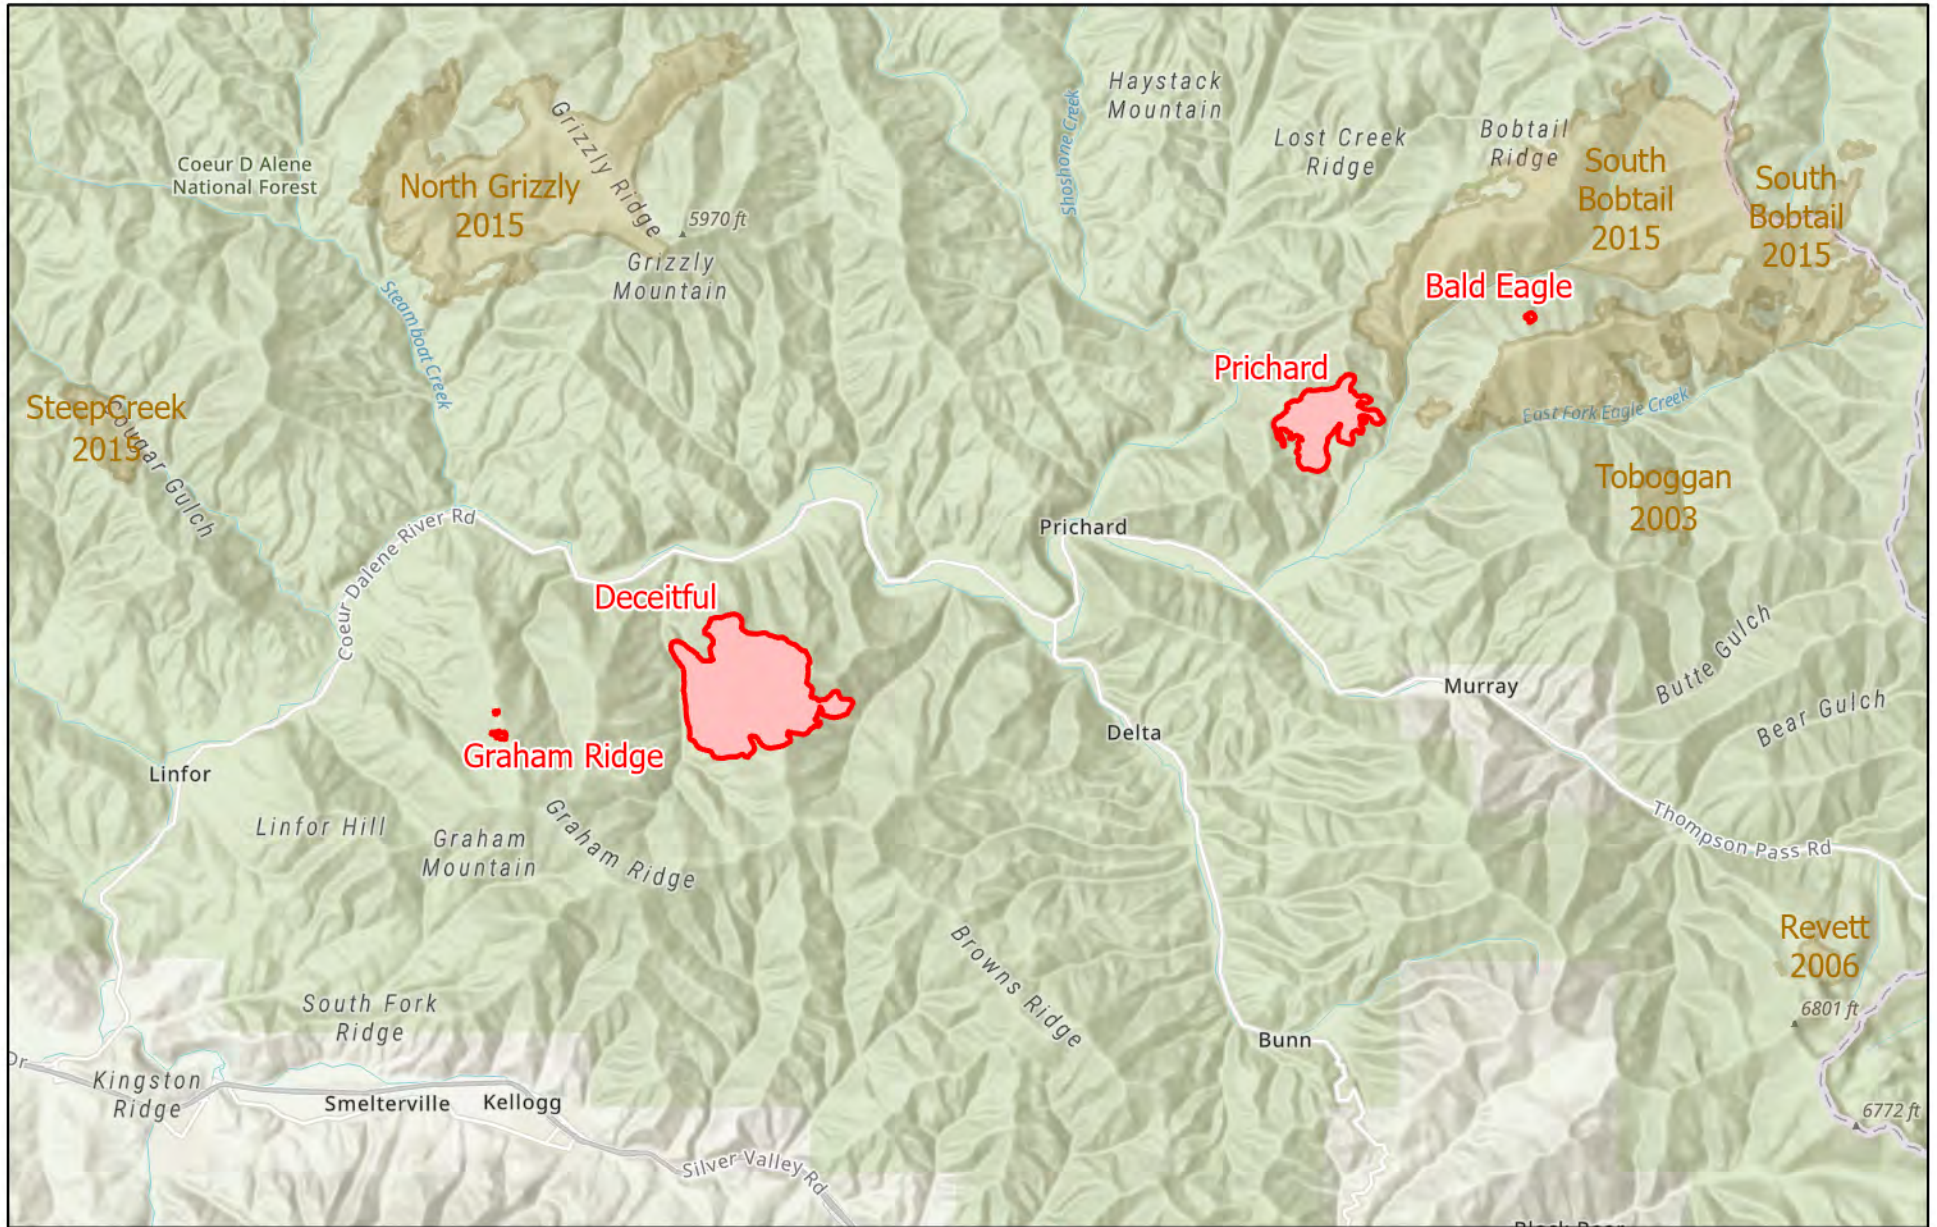

# Character Complex

7/15/2021

## Character Complex

**ID-IPF-000458**

2,331 Total Acres

## Deceitful Fire

**ID-IPF-000421**

Fire Perimeter as of  
07/13/2021 2345 hrs  
1,754 Acres

## Prichard Fire

**ID-IPF-000392**

Fire Perimeter as of  
07/13/2021 2345 hrs  
577 Acres

- Wildfire Daily Fire Perimeter
- Historical Fires