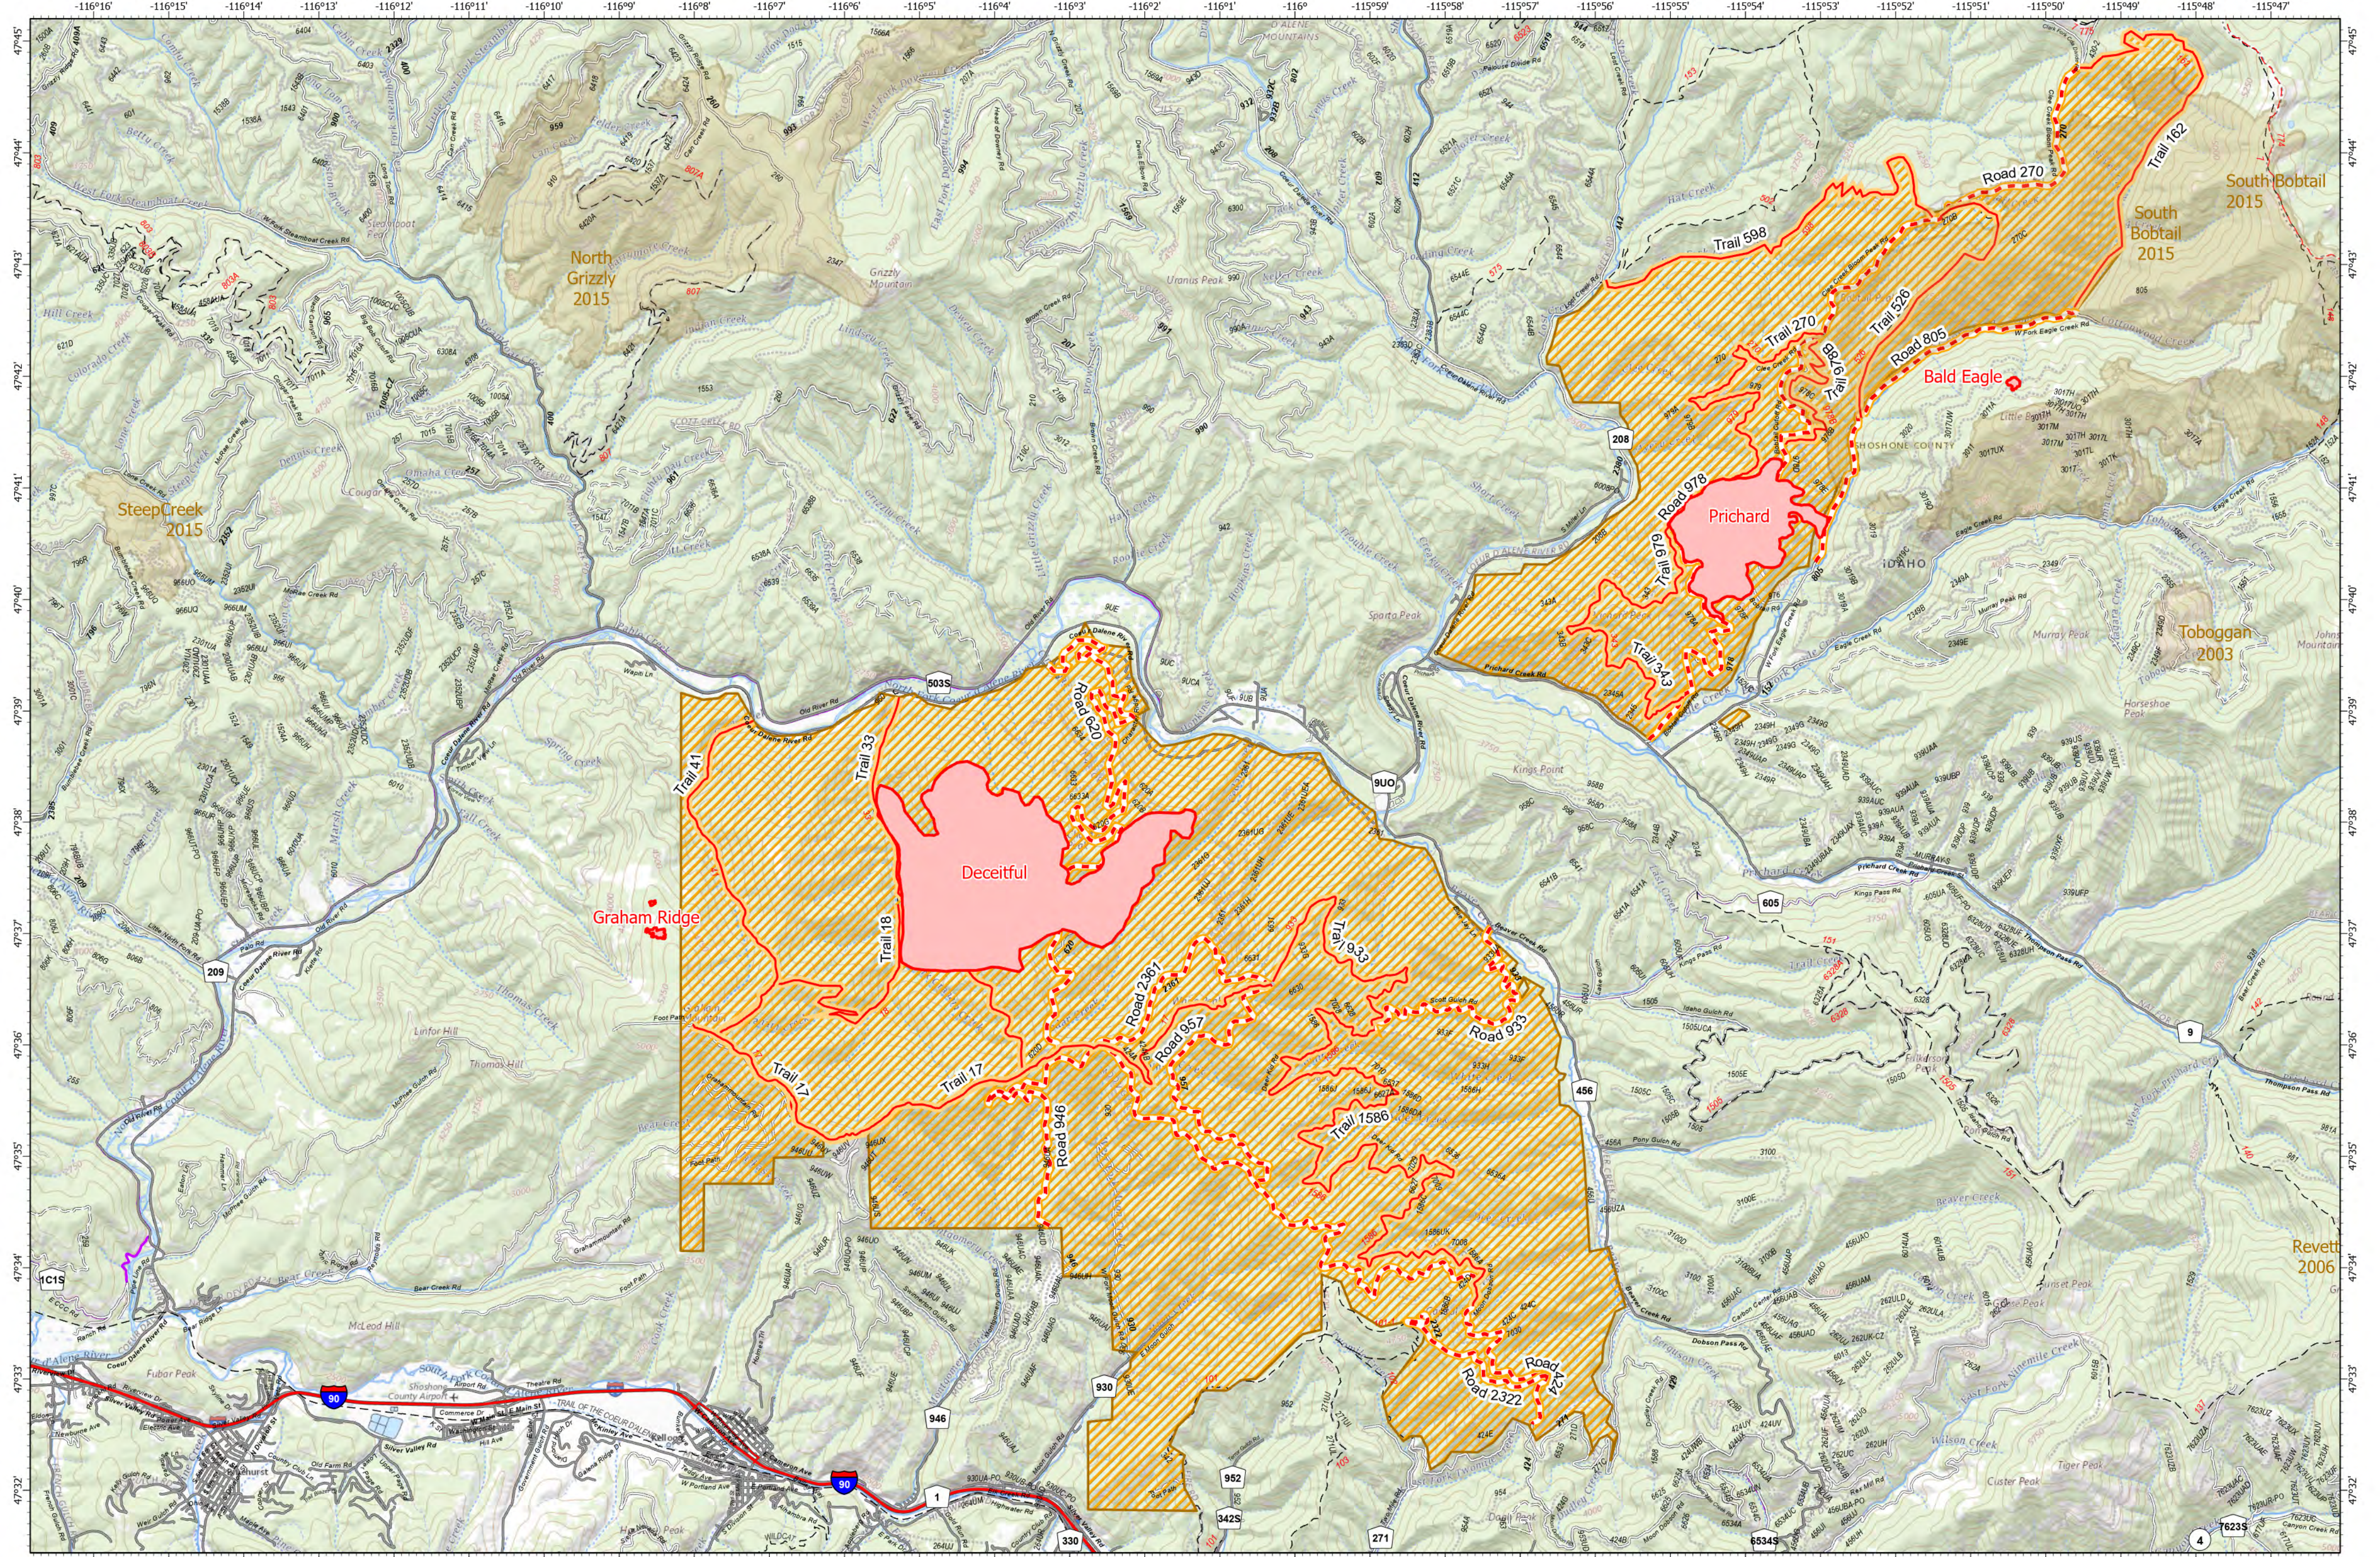

Character Complex

7/16/2021

Character Complex
ID-IPF-000458
3,315 Total Acres

Deceitful Fire
ID-IPF-000421
Fire Perimeter as of 07/15/2021 2030 hrs
2,503 Acres

Prichard Fire
ID-IPF-000392
Fire Perimeter as of 07/15/2021 2030 hrs
812 Acres

- Route Closures**
- Wildfire Daily Fire Perimeter
 - Historical Fires
 - Area Closure
 - Road
 - Trail
 - Primary Highway
 - Paved Roads
 - Dirt (Not Paved)
 - Trail
 - National Designated Trail

0 2 4 Miles