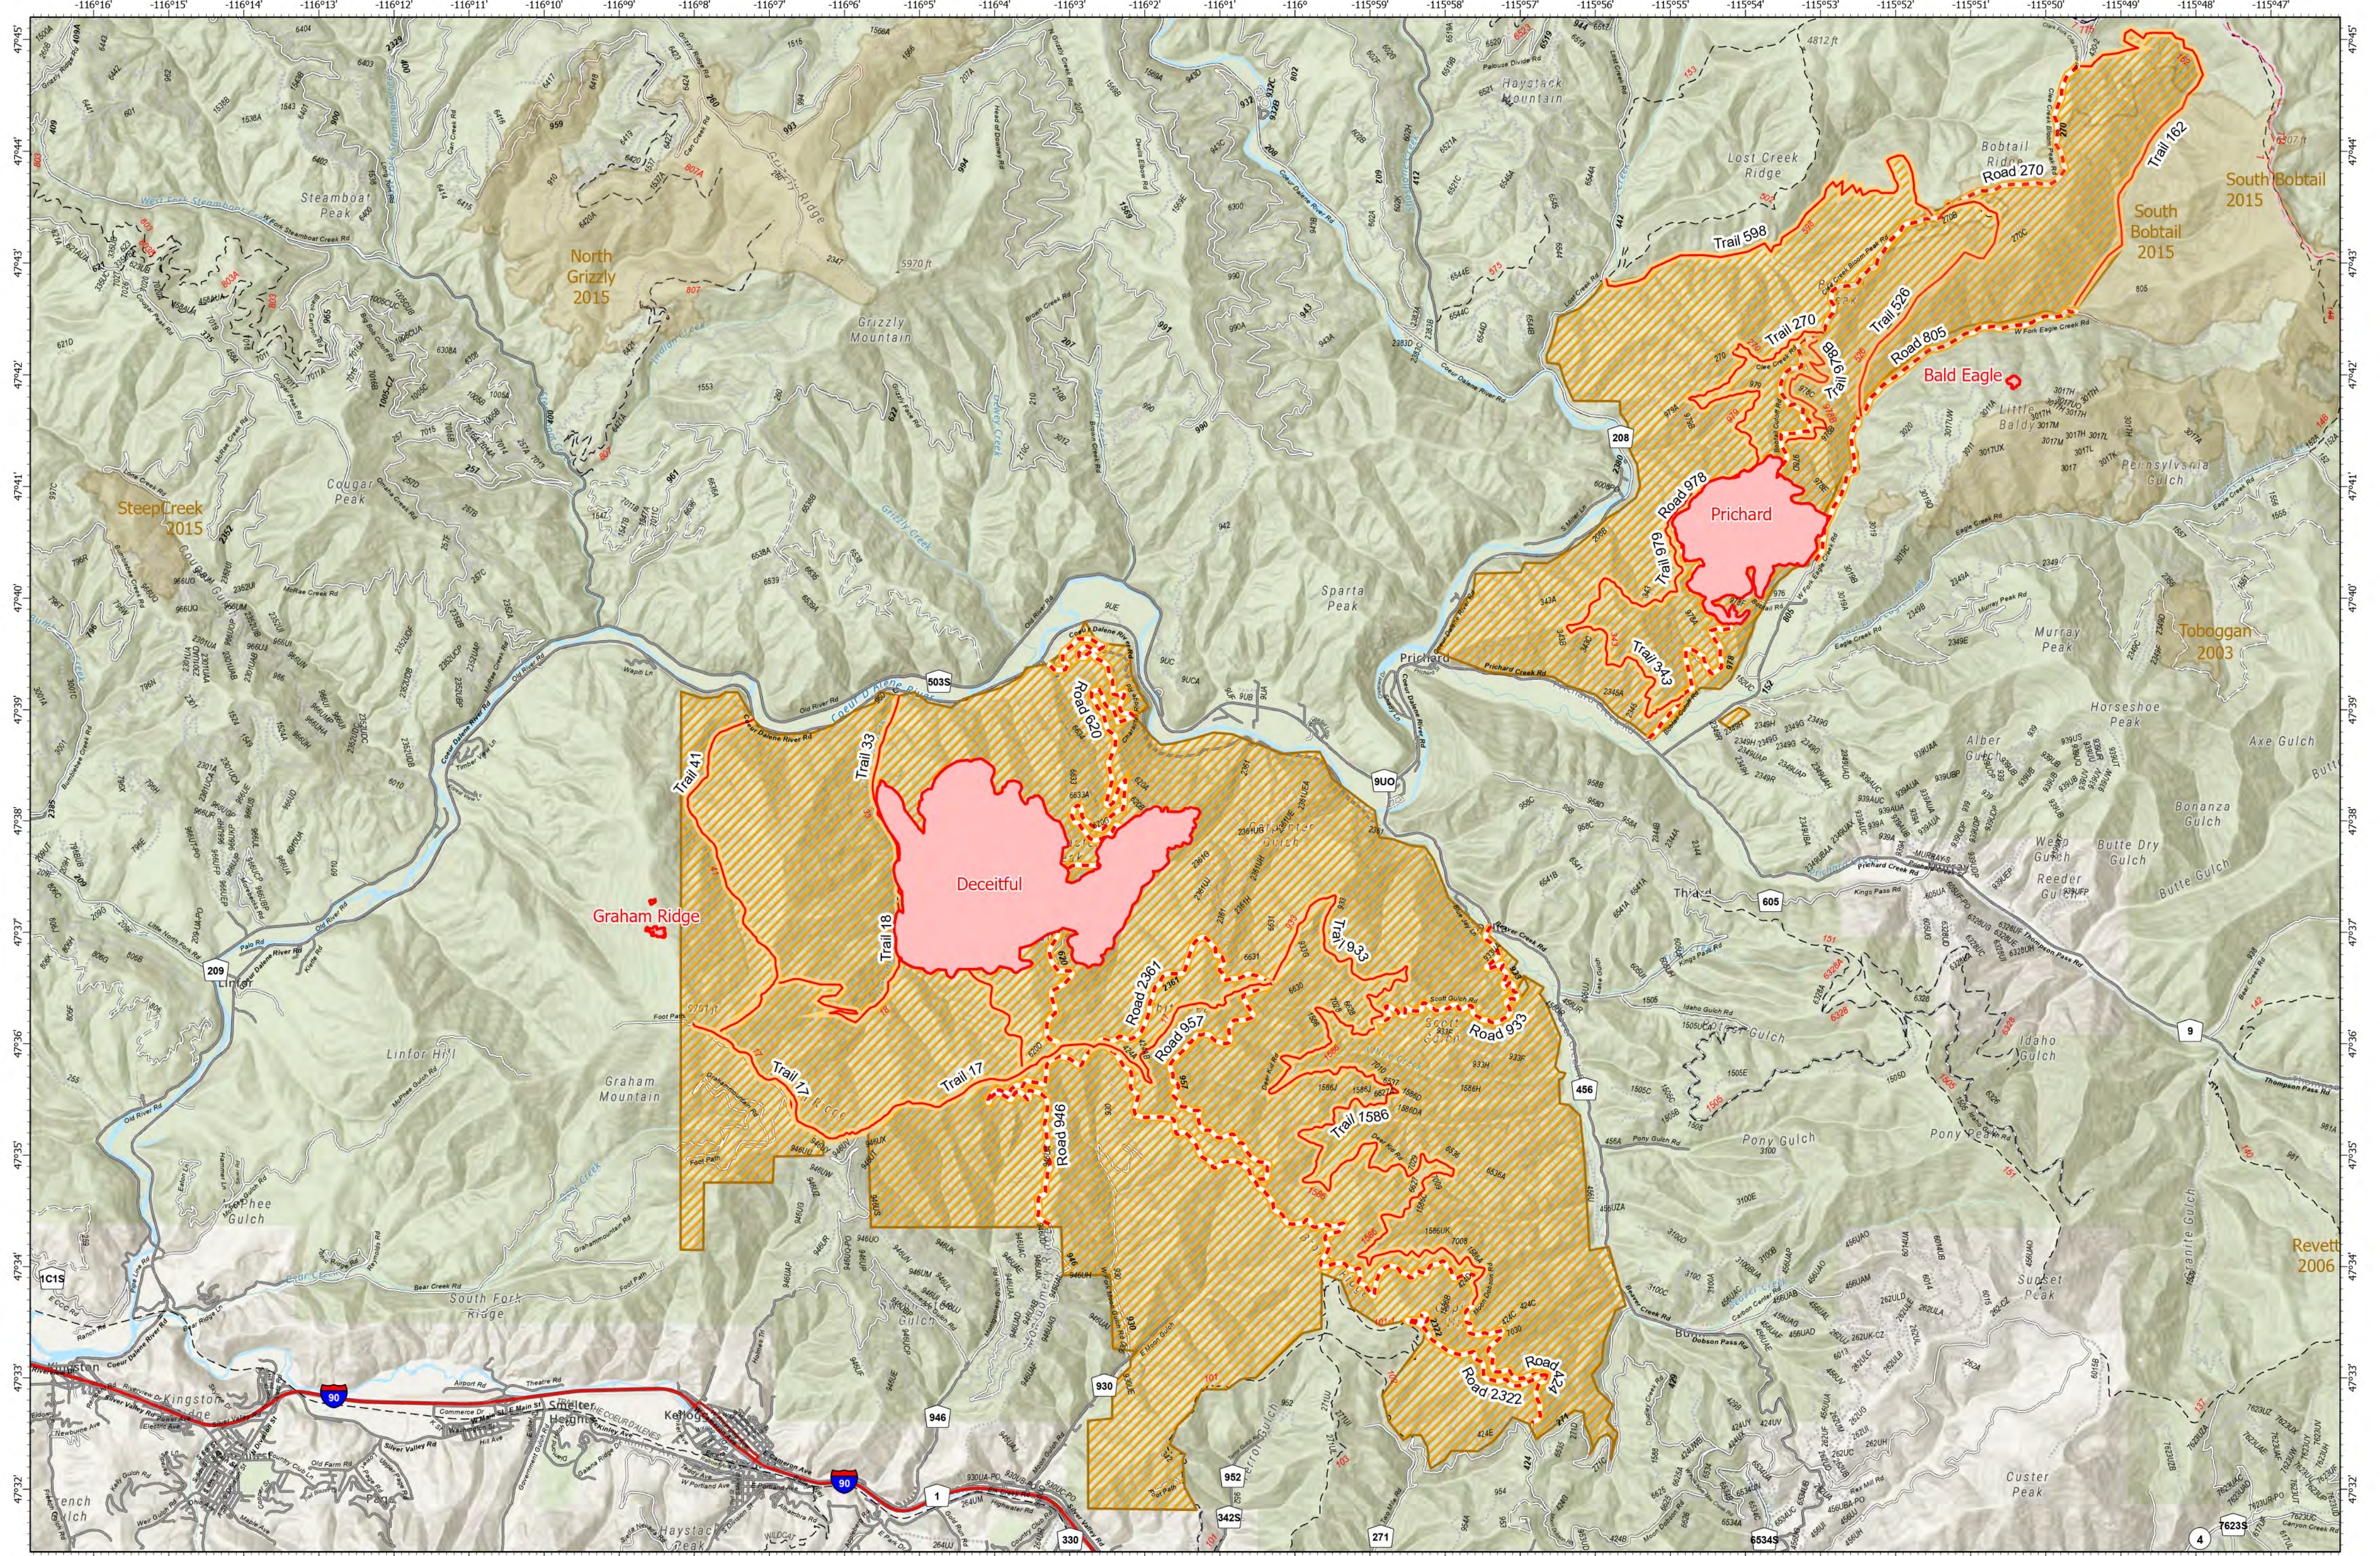

Character Complex

7/17/2021

Character Complex
ID-IPF-000458
3,692 Total Acres

Deceitful Fire
ID-IPF-000421
Fire Perimeter as of 07/16/2021 2245 hrs
2,718 Acres

Prichard Fire
ID-IPF-000392
Fire Perimeter as of 07/16/2021 2245 hrs
974 Acres

- Route Closures**
- Wildfire Daily Fire Perimeter
 - Historical Fires
 - Area Closure
 - Road
 - Trail
 - Primary Highway
 - Paved Roads
 - Dirt (Not Paved)
 - Trail
 - National Designated Trail

0 2 4 Miles

N
E
S
W

THE IDAHO STATE FIRE DEPARTMENT
NORTH IDAHO ZONE
DUTY • RESPECT • INTEGRITY