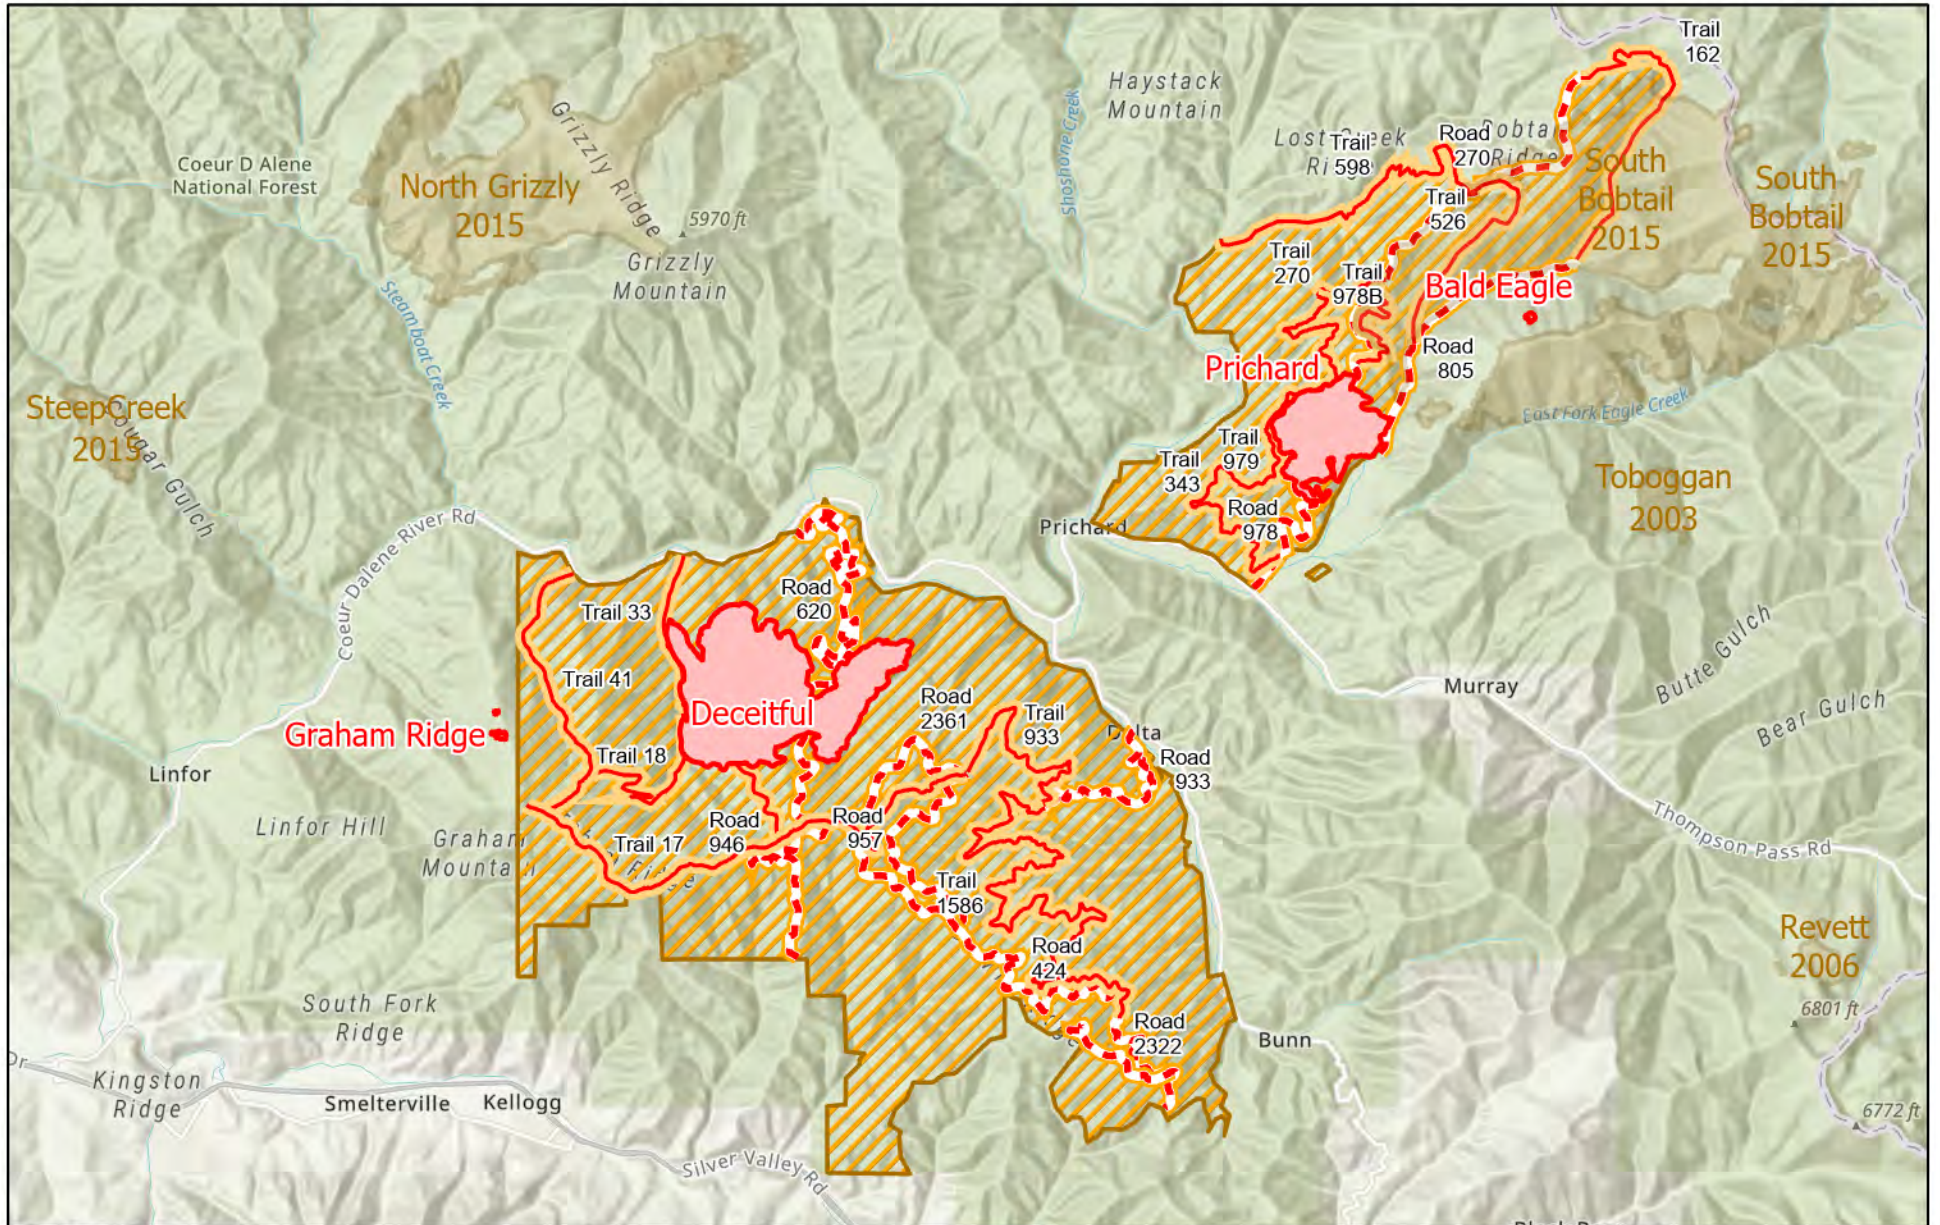

Character Complex

7/17/2021

Character Complex
ID-IPF-000458
 3,692 Total Acres

Deceitful Fire
ID-IPF-000421
 Fire Perimeter as of
 07/16/2021 2245 hrs
 2,718 Acres

Prichard Fire
ID-IPF-000392
 Fire Perimeter as of
 07/16/2021 2245 hrs
 974 Acres

- Wildfire Daily Fire Perimeter
- Historical Fires
- Area Closure

Route Closures

- Road
- Trail