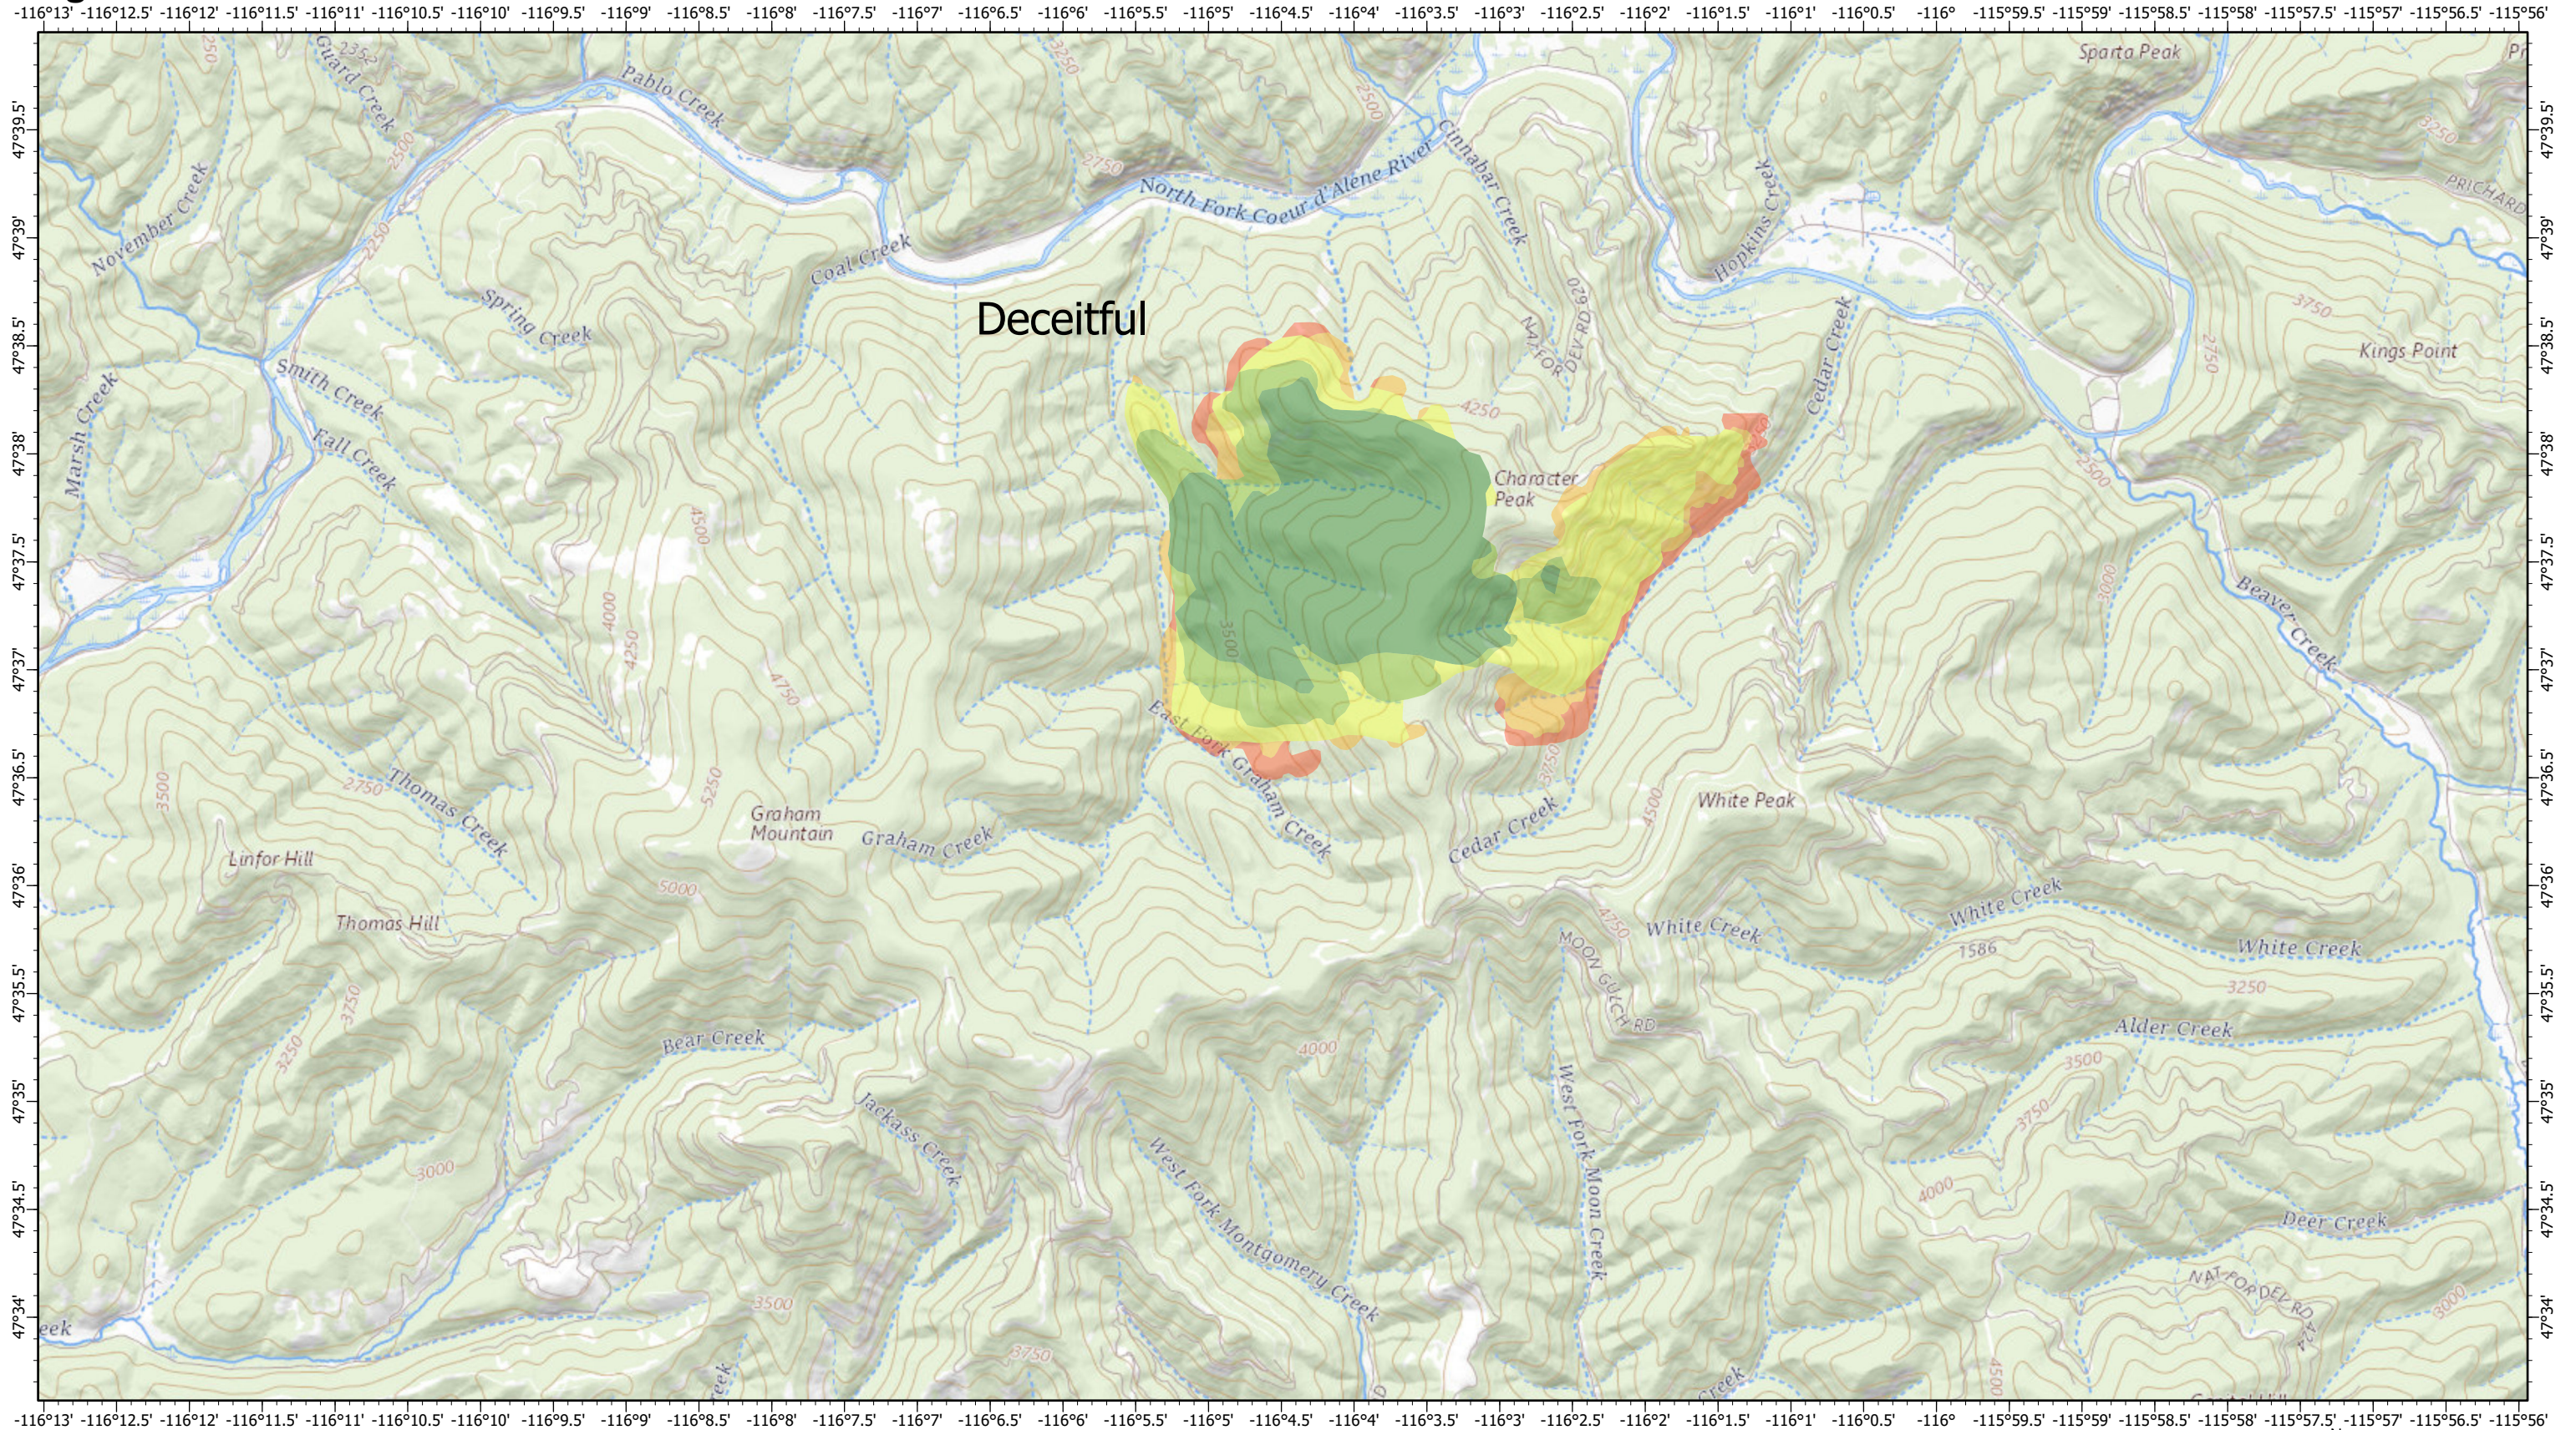

Progression - Deceitful

07/18/2021

Character Complex
ID-IPF-00458
 Fire Perimeter as of
 07/18/2021 0200 hrs
 4,034 Acres

Date, Growth Acres, Total Acres

- 7/13/2021, 447 growth acres, 1754 total acres
- 7/15/2021, 749 growth acres, 2503 total acres
- 7/12/2021, 1306 growth acres, 1306 total acres
- 7/16/2021, 0 growth acres, 2718 total acres
- 7/18/2021, 199 growth acres, 2917 total acres

0 1 2 Miles