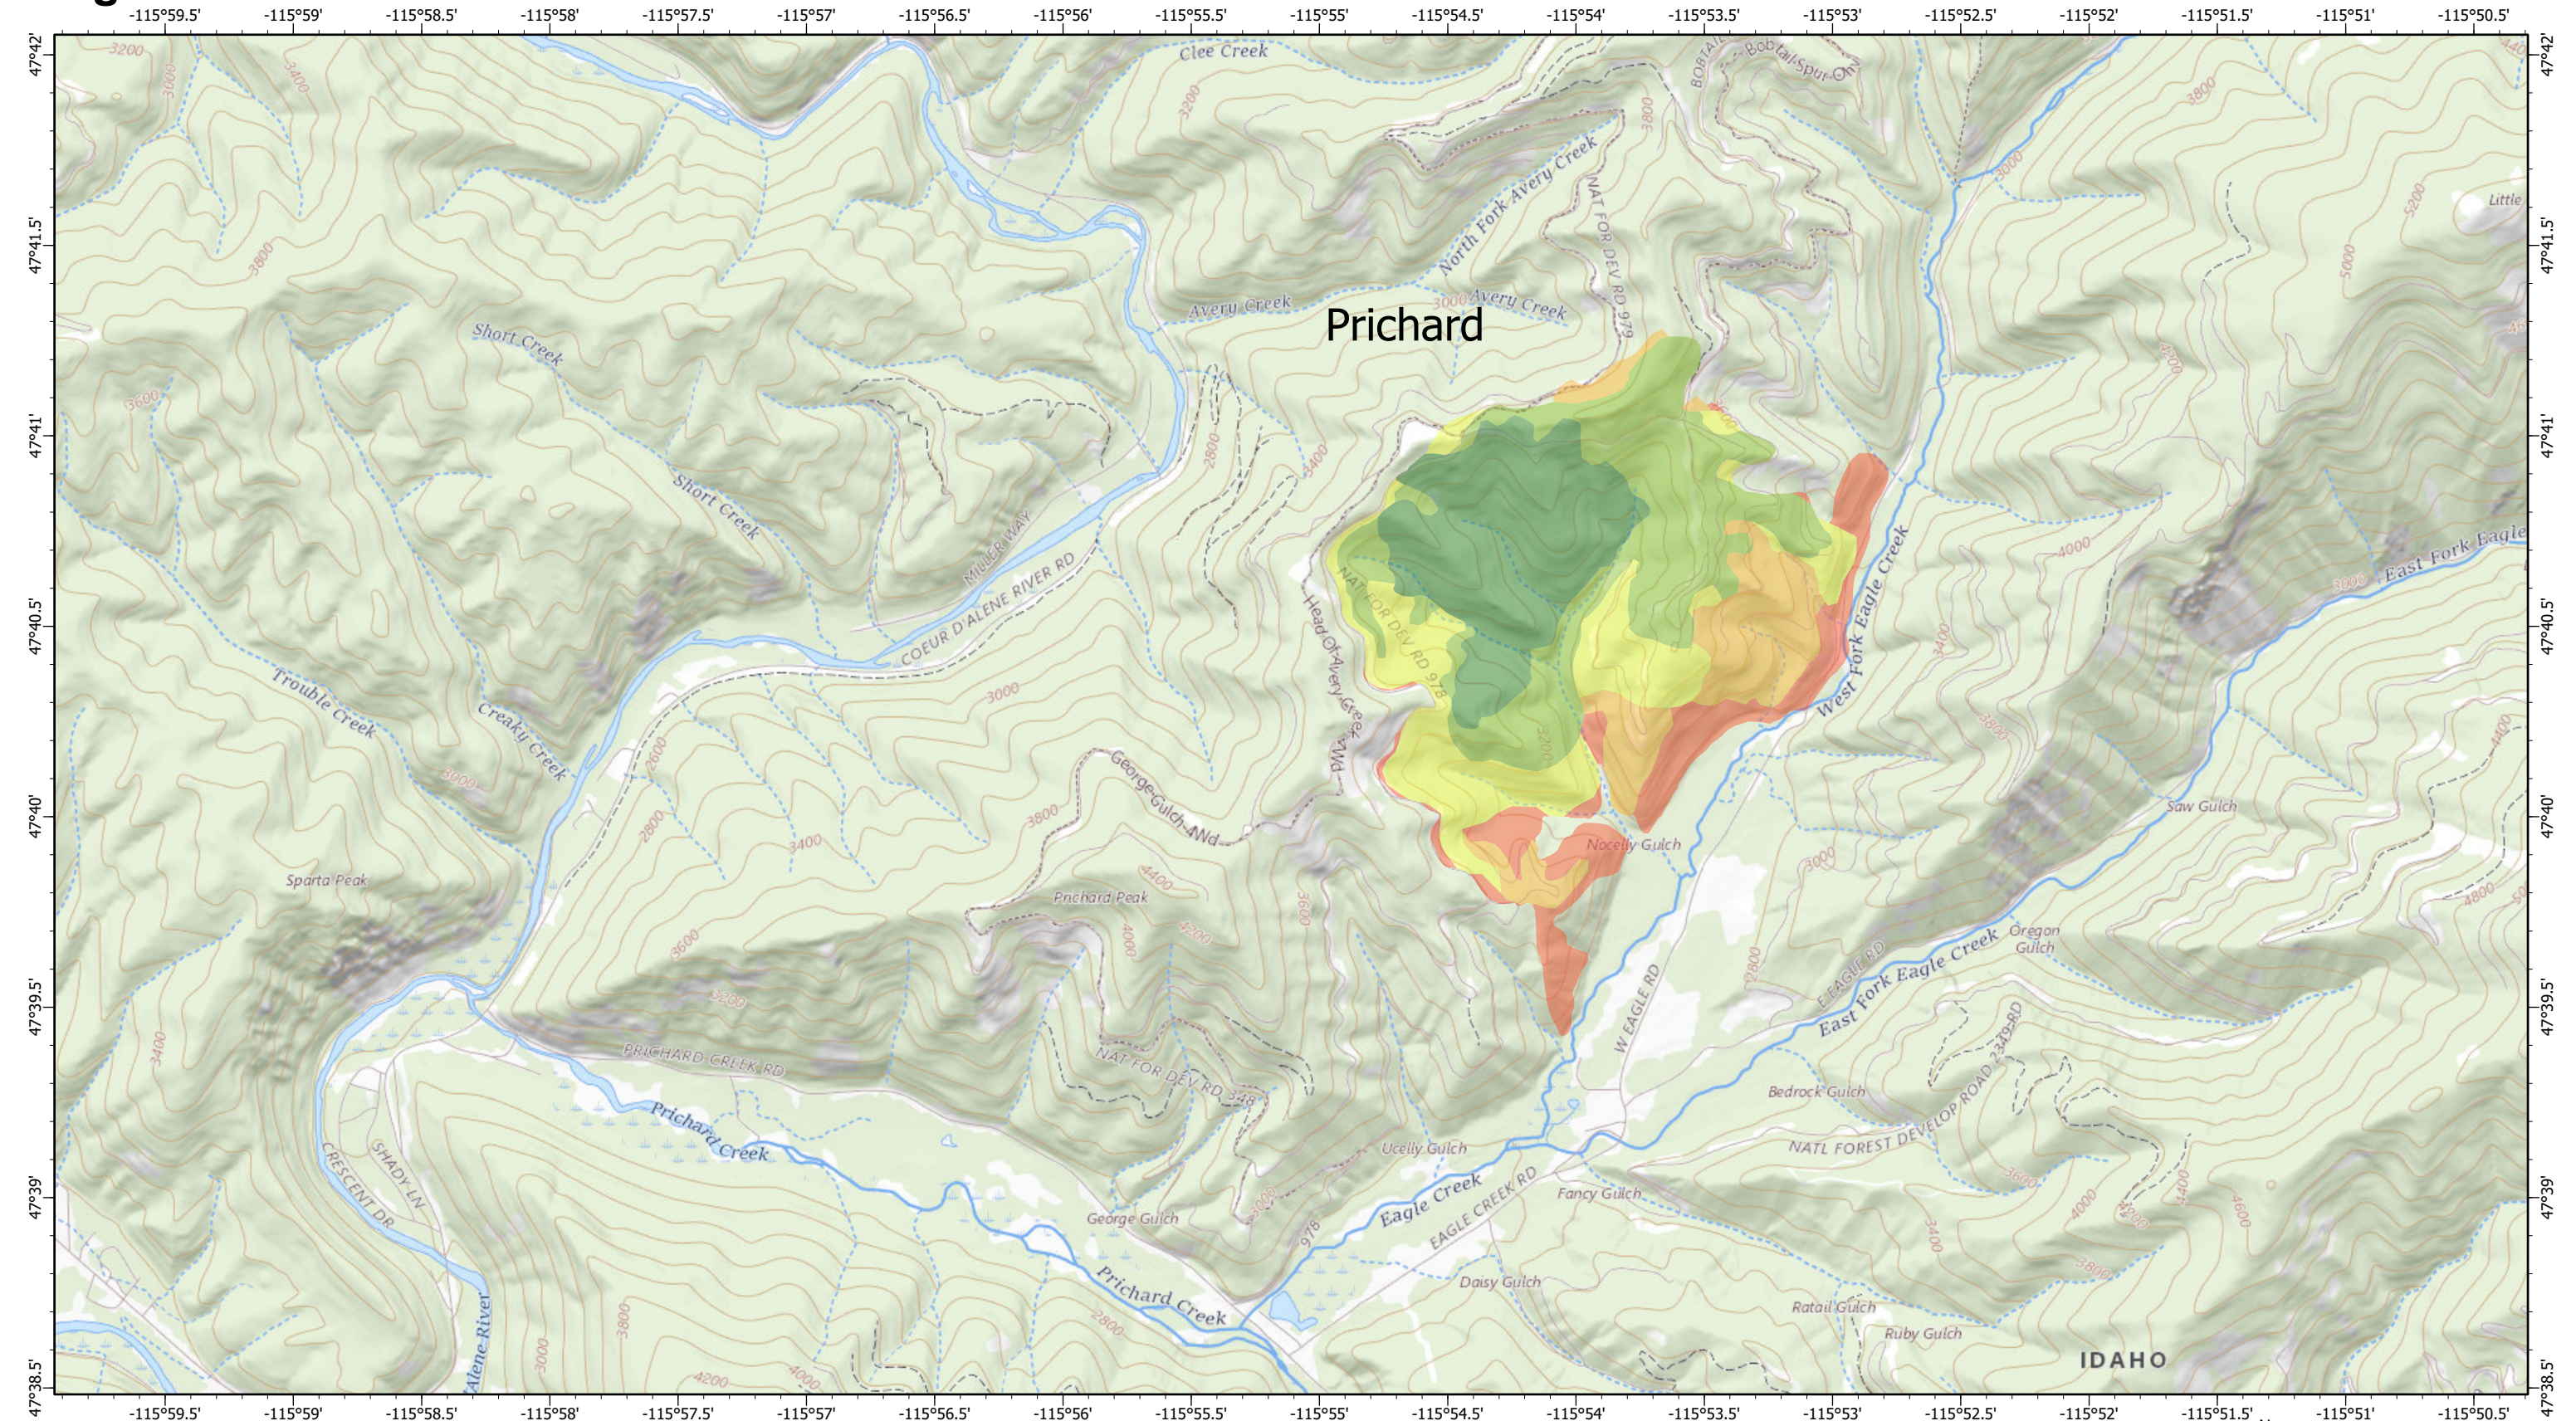

Progression - Prichard

07/18/2021

Character Complex
ID-IPF-00458
 Fire Perimeter as of
 07/18/2021 0200 hrs
 4,034 Acres

Date, Growth Acres, Acres

- 7/12/2021, 263 growth acres, 263 total acres
- 7/13/2021, 313 growth acres, 576 total acres
- 7/15/2021, 236 growth acres, 812 total acres
- 7/16/2021, 162 growth acres, 974 total acres
- 7/18/2021, 155 growth acres, 1117 total acres

Miles