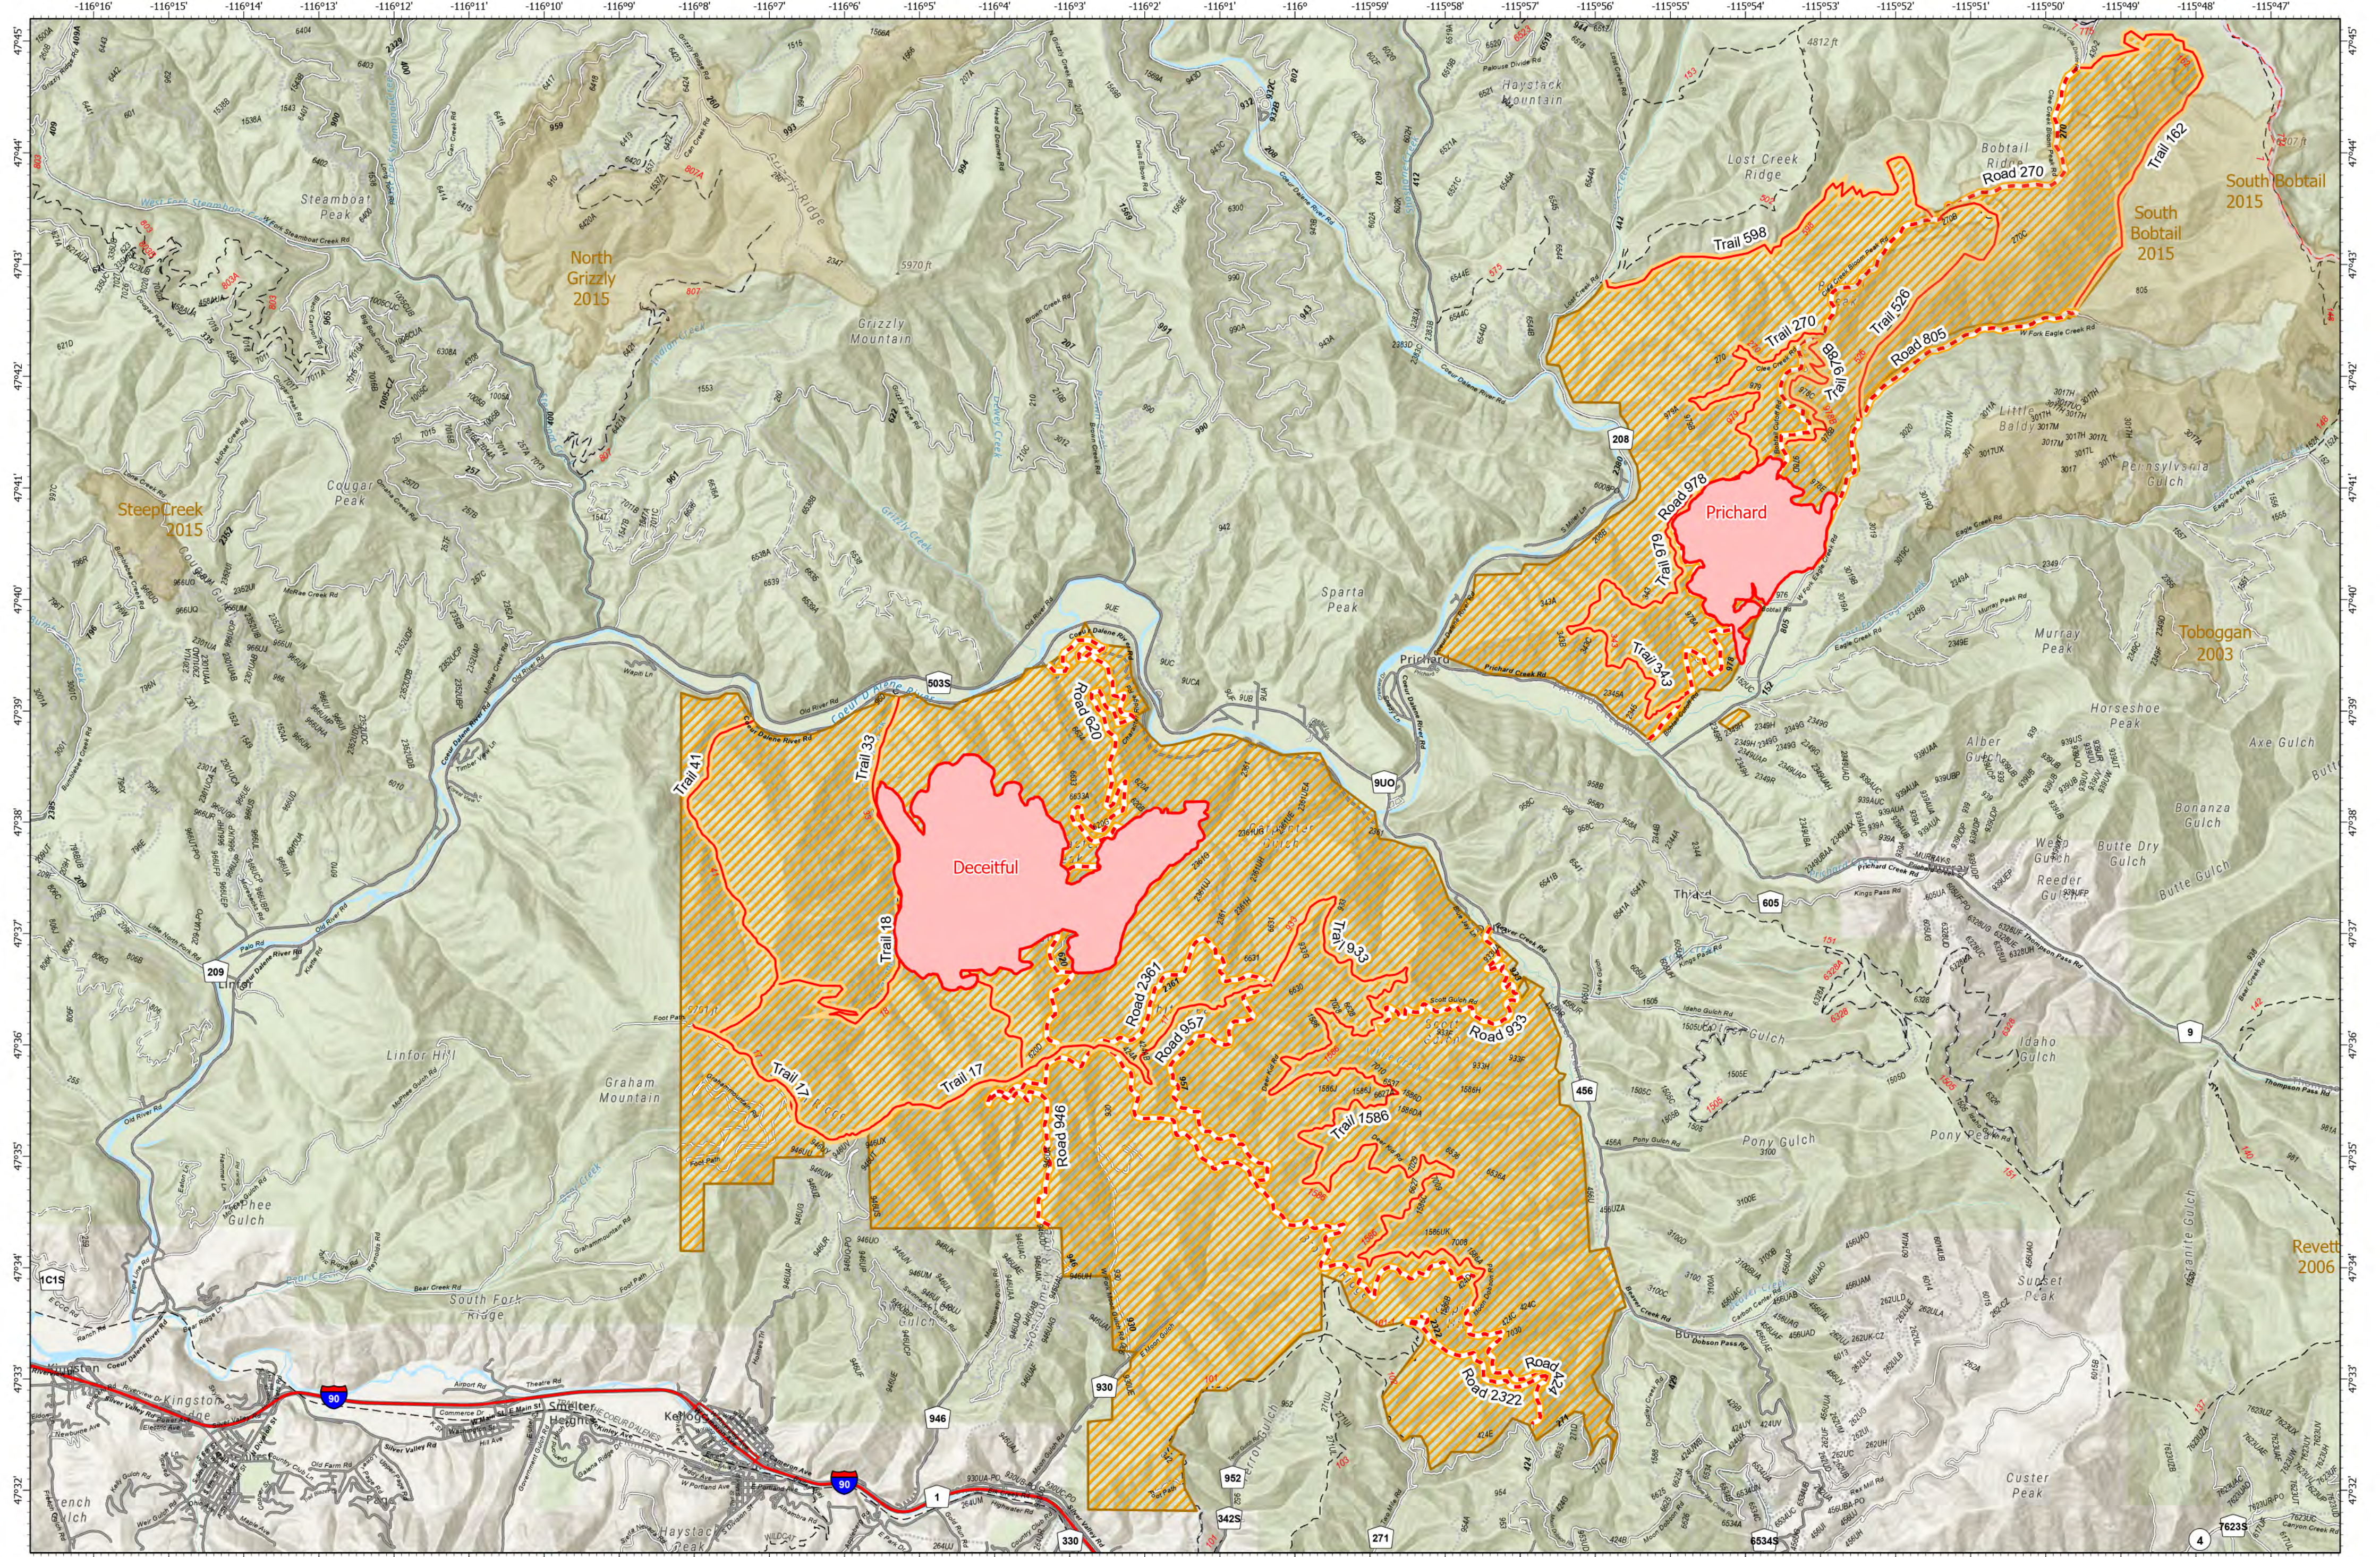

Character Complex

7/18/2021

Character Complex
ID-IPF-000458
4,034 Total Acres

Deceitful Fire
ID-IPF-000421
Fire Perimeter as of 07/18/2021 0200 hrs
2,917 Acres

Prichard Fire
ID-IPF-000392
Fire Perimeter as of 07/18/2021 0200 hrs
1,117 Acres

- Route Closures**
- Wildfire Daily Fire Perimeter
 - Historical Fires
 - Area Closure
 - Road
 - Trail
 - Primary Highway
 - Paved Roads
 - Dirt (Not Paved)
 - Trail
 - National Designated Trail

0 2 4 Miles

N
E
S
W