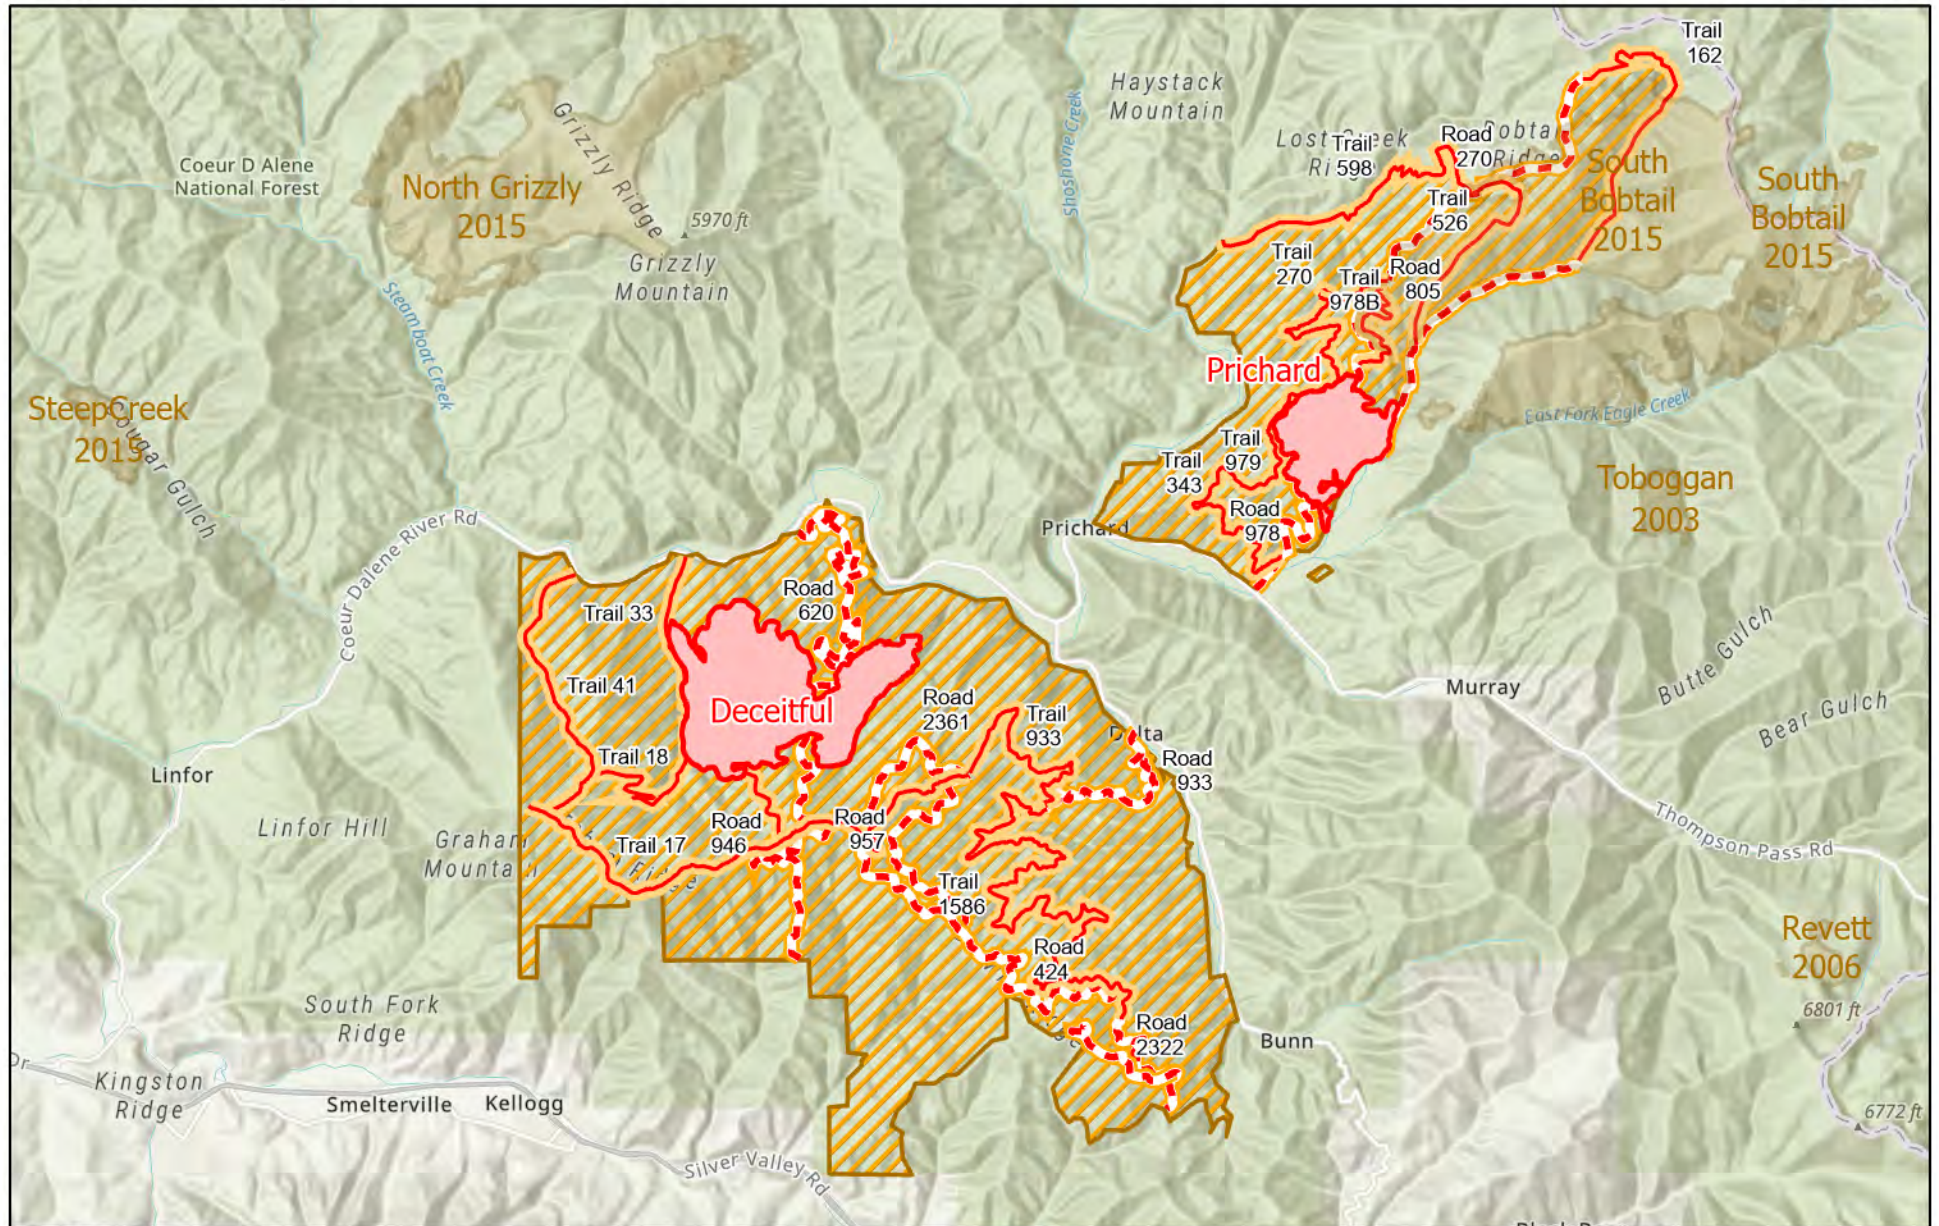

Character Complex

7/18/2021

Character Complex

ID-IPF-000458

4,034 Total Acres

Deceitful Fire

ID-IPF-000421

Fire Perimeter as of
07/18/2021 0200 hrs
2,917 Acres

Prichard Fire

ID-IPF-000392

Fire Perimeter as of
07/18/2021 0200 hrs
1,117 Acres

-  Wildfire Daily Fire Perimeter
-  Historical Fires
-  Area Closure

Route Closures

-  Road
-  Trail