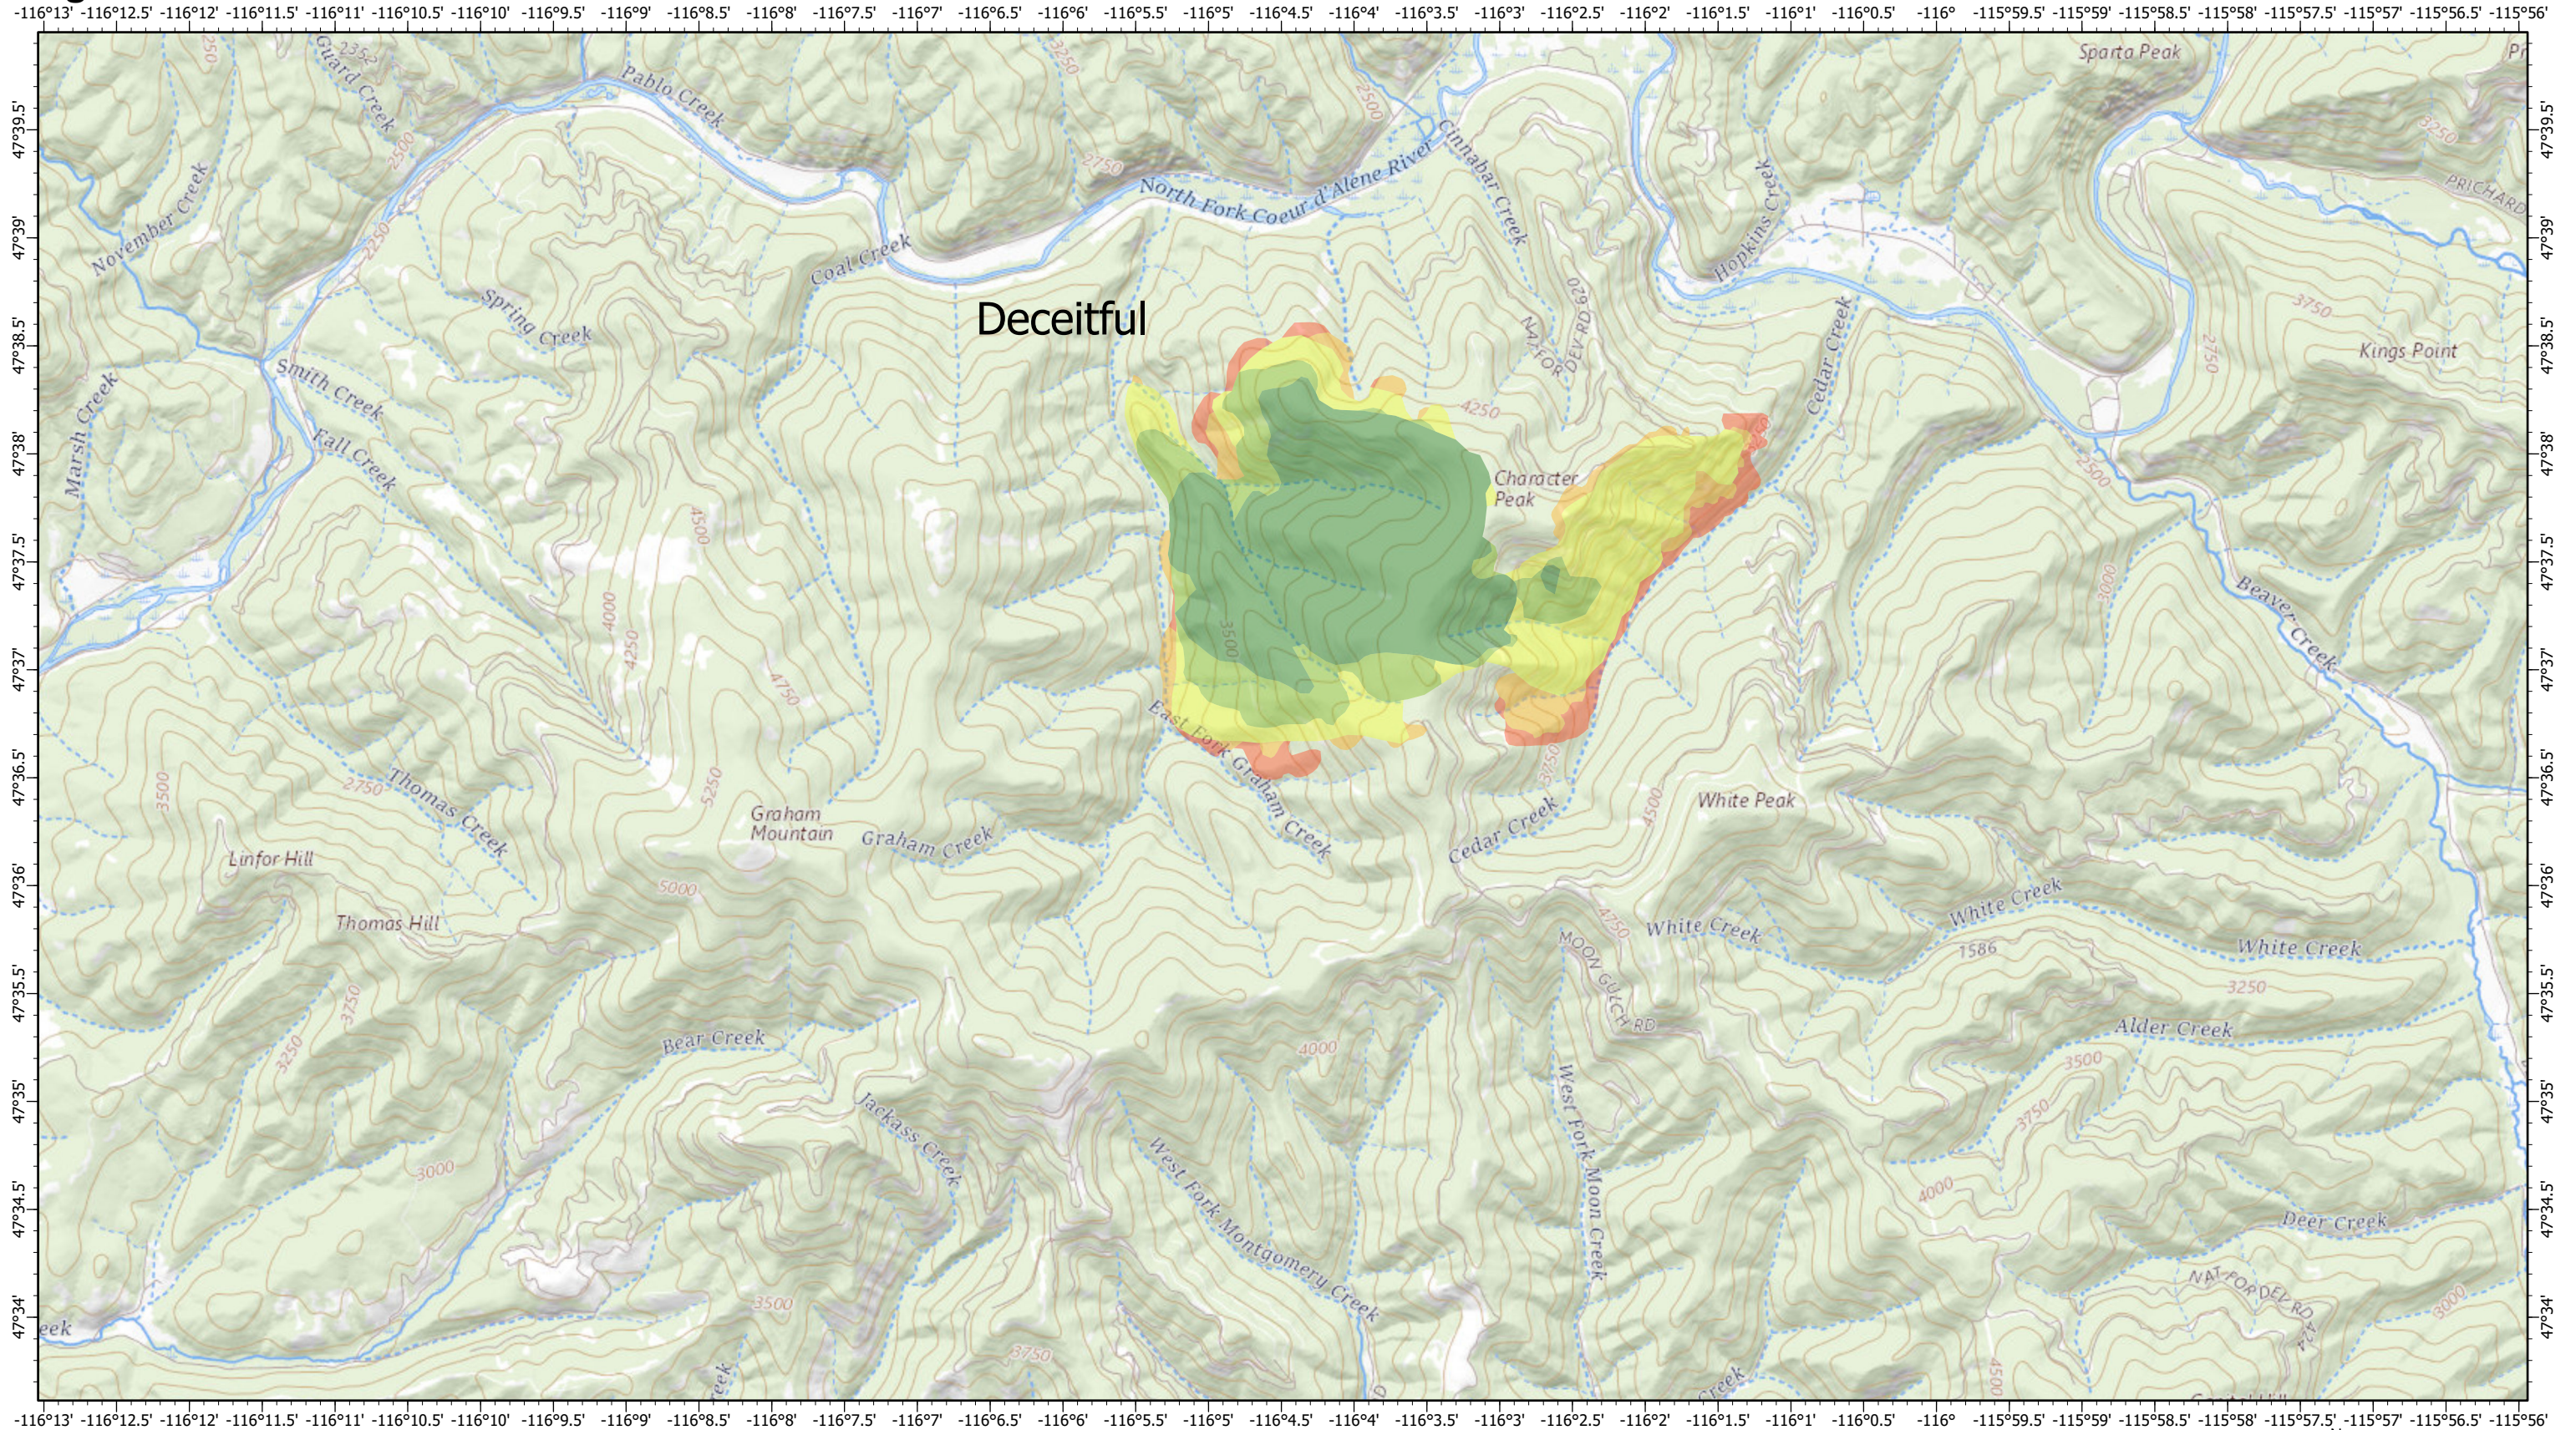

Progression - Deceitful

07/19/2021

Character Complex
ID-IPF-00458
 Fire Perimeter as of
 07/18/2021 0200 hrs
 4,034 Acres

Date, Growth Acres, Acres

- 7/13/2021, 447 growth acres, 1754 total acres
- 7/16/2021, 215 growth acres, 2718 total acres
- 7/12/2021, 1306 growth acres, 1306 total acres
- 7/15/2021, 749 growth acres, 2503 total acres
- 7/18/2021, 199 growth acres, 2917 total acres