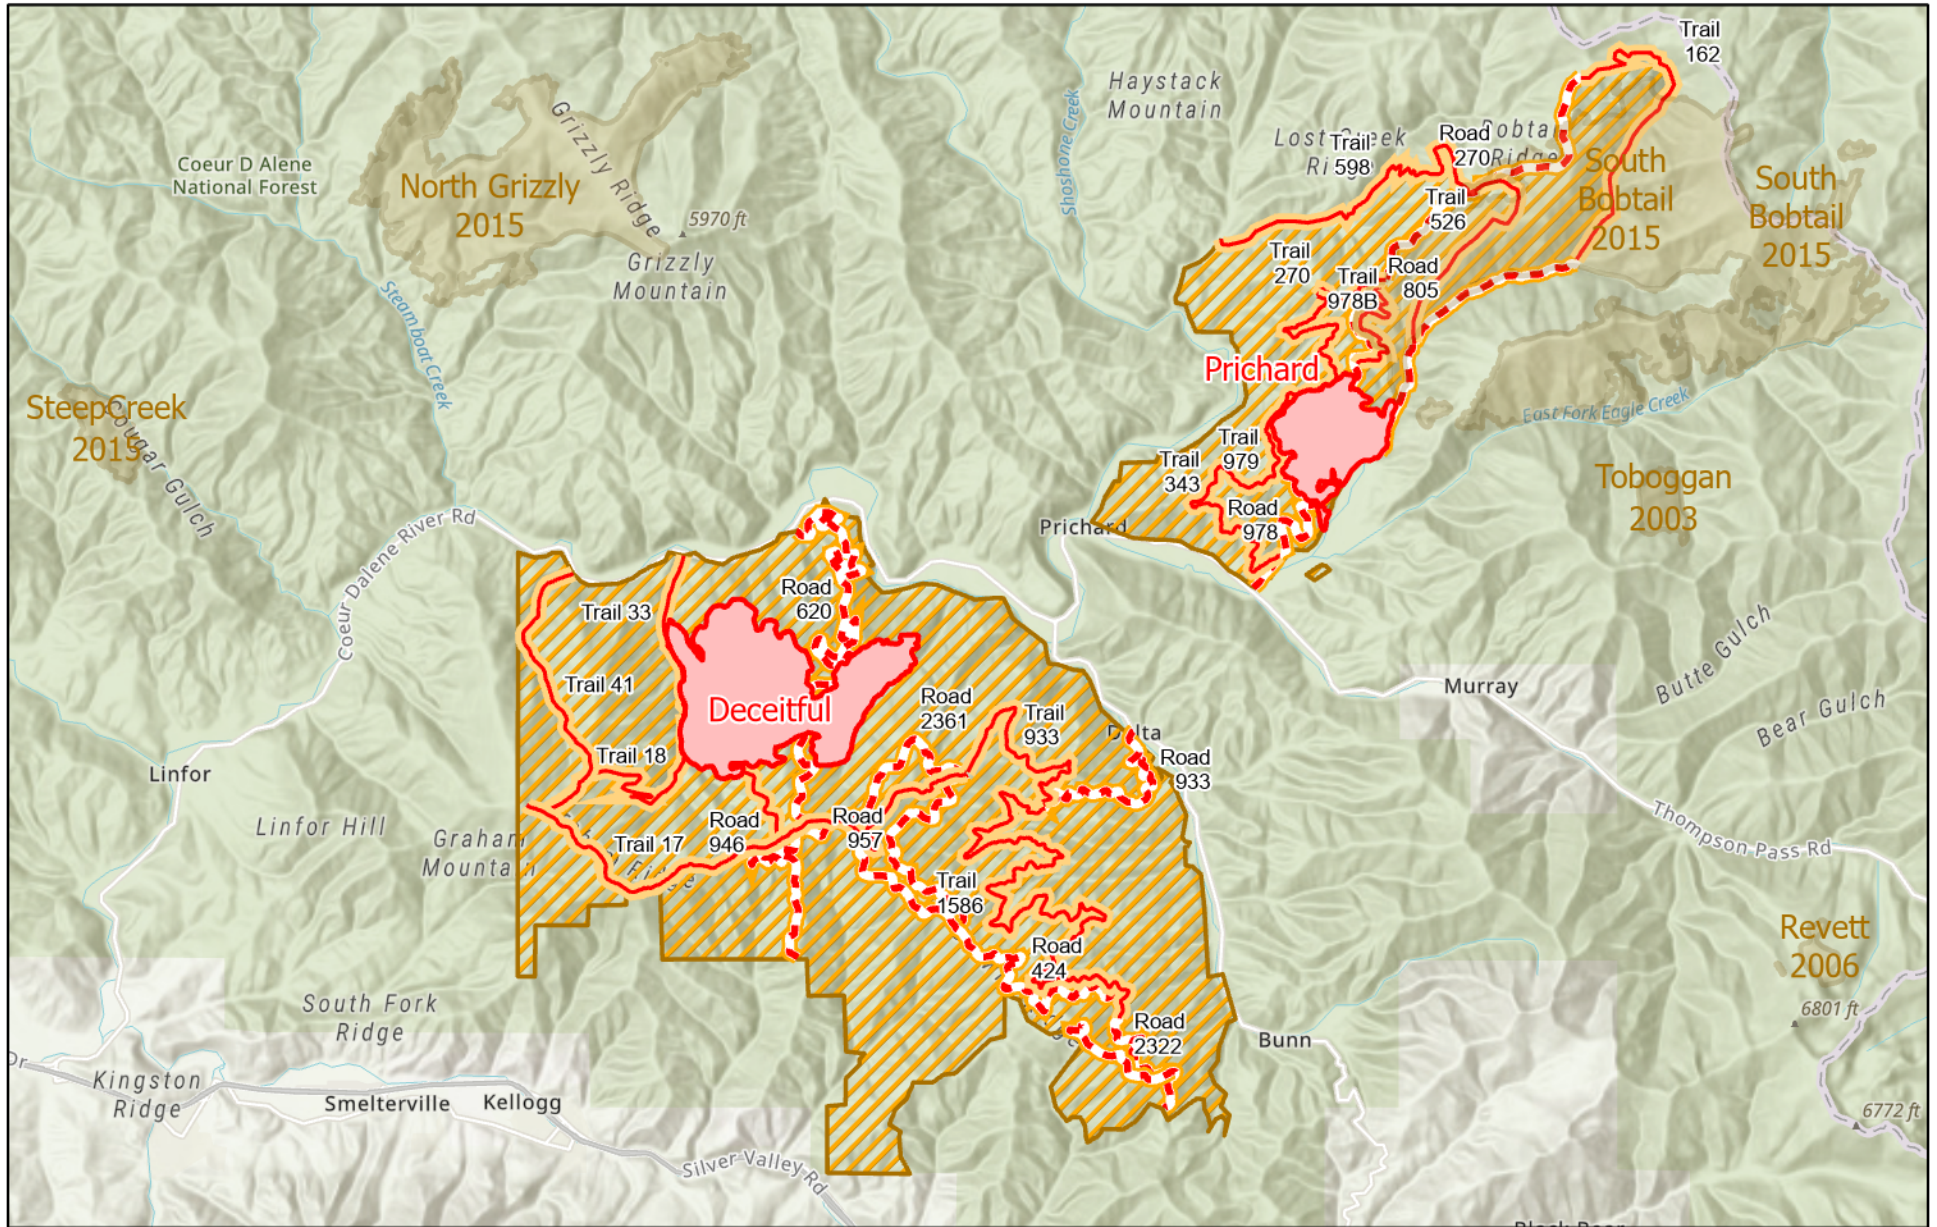

Character Complex

7/19/2021

Character Complex

ID-IPF-000458

4,034 Total Acres

Deceitful Fire

ID-IPF-000421

Fire Perimeter as of
07/18/2021 0200 hrs
2,917 Acres

Prichard Fire

ID-IPF-000392

Fire Perimeter as of
07/18/2021 0200 hrs
1,117 Acres

-  Wildfire Daily Fire Perimeter
-  Historical Fires
-  Area Closure

Route Closures

-  Road
-  Trail