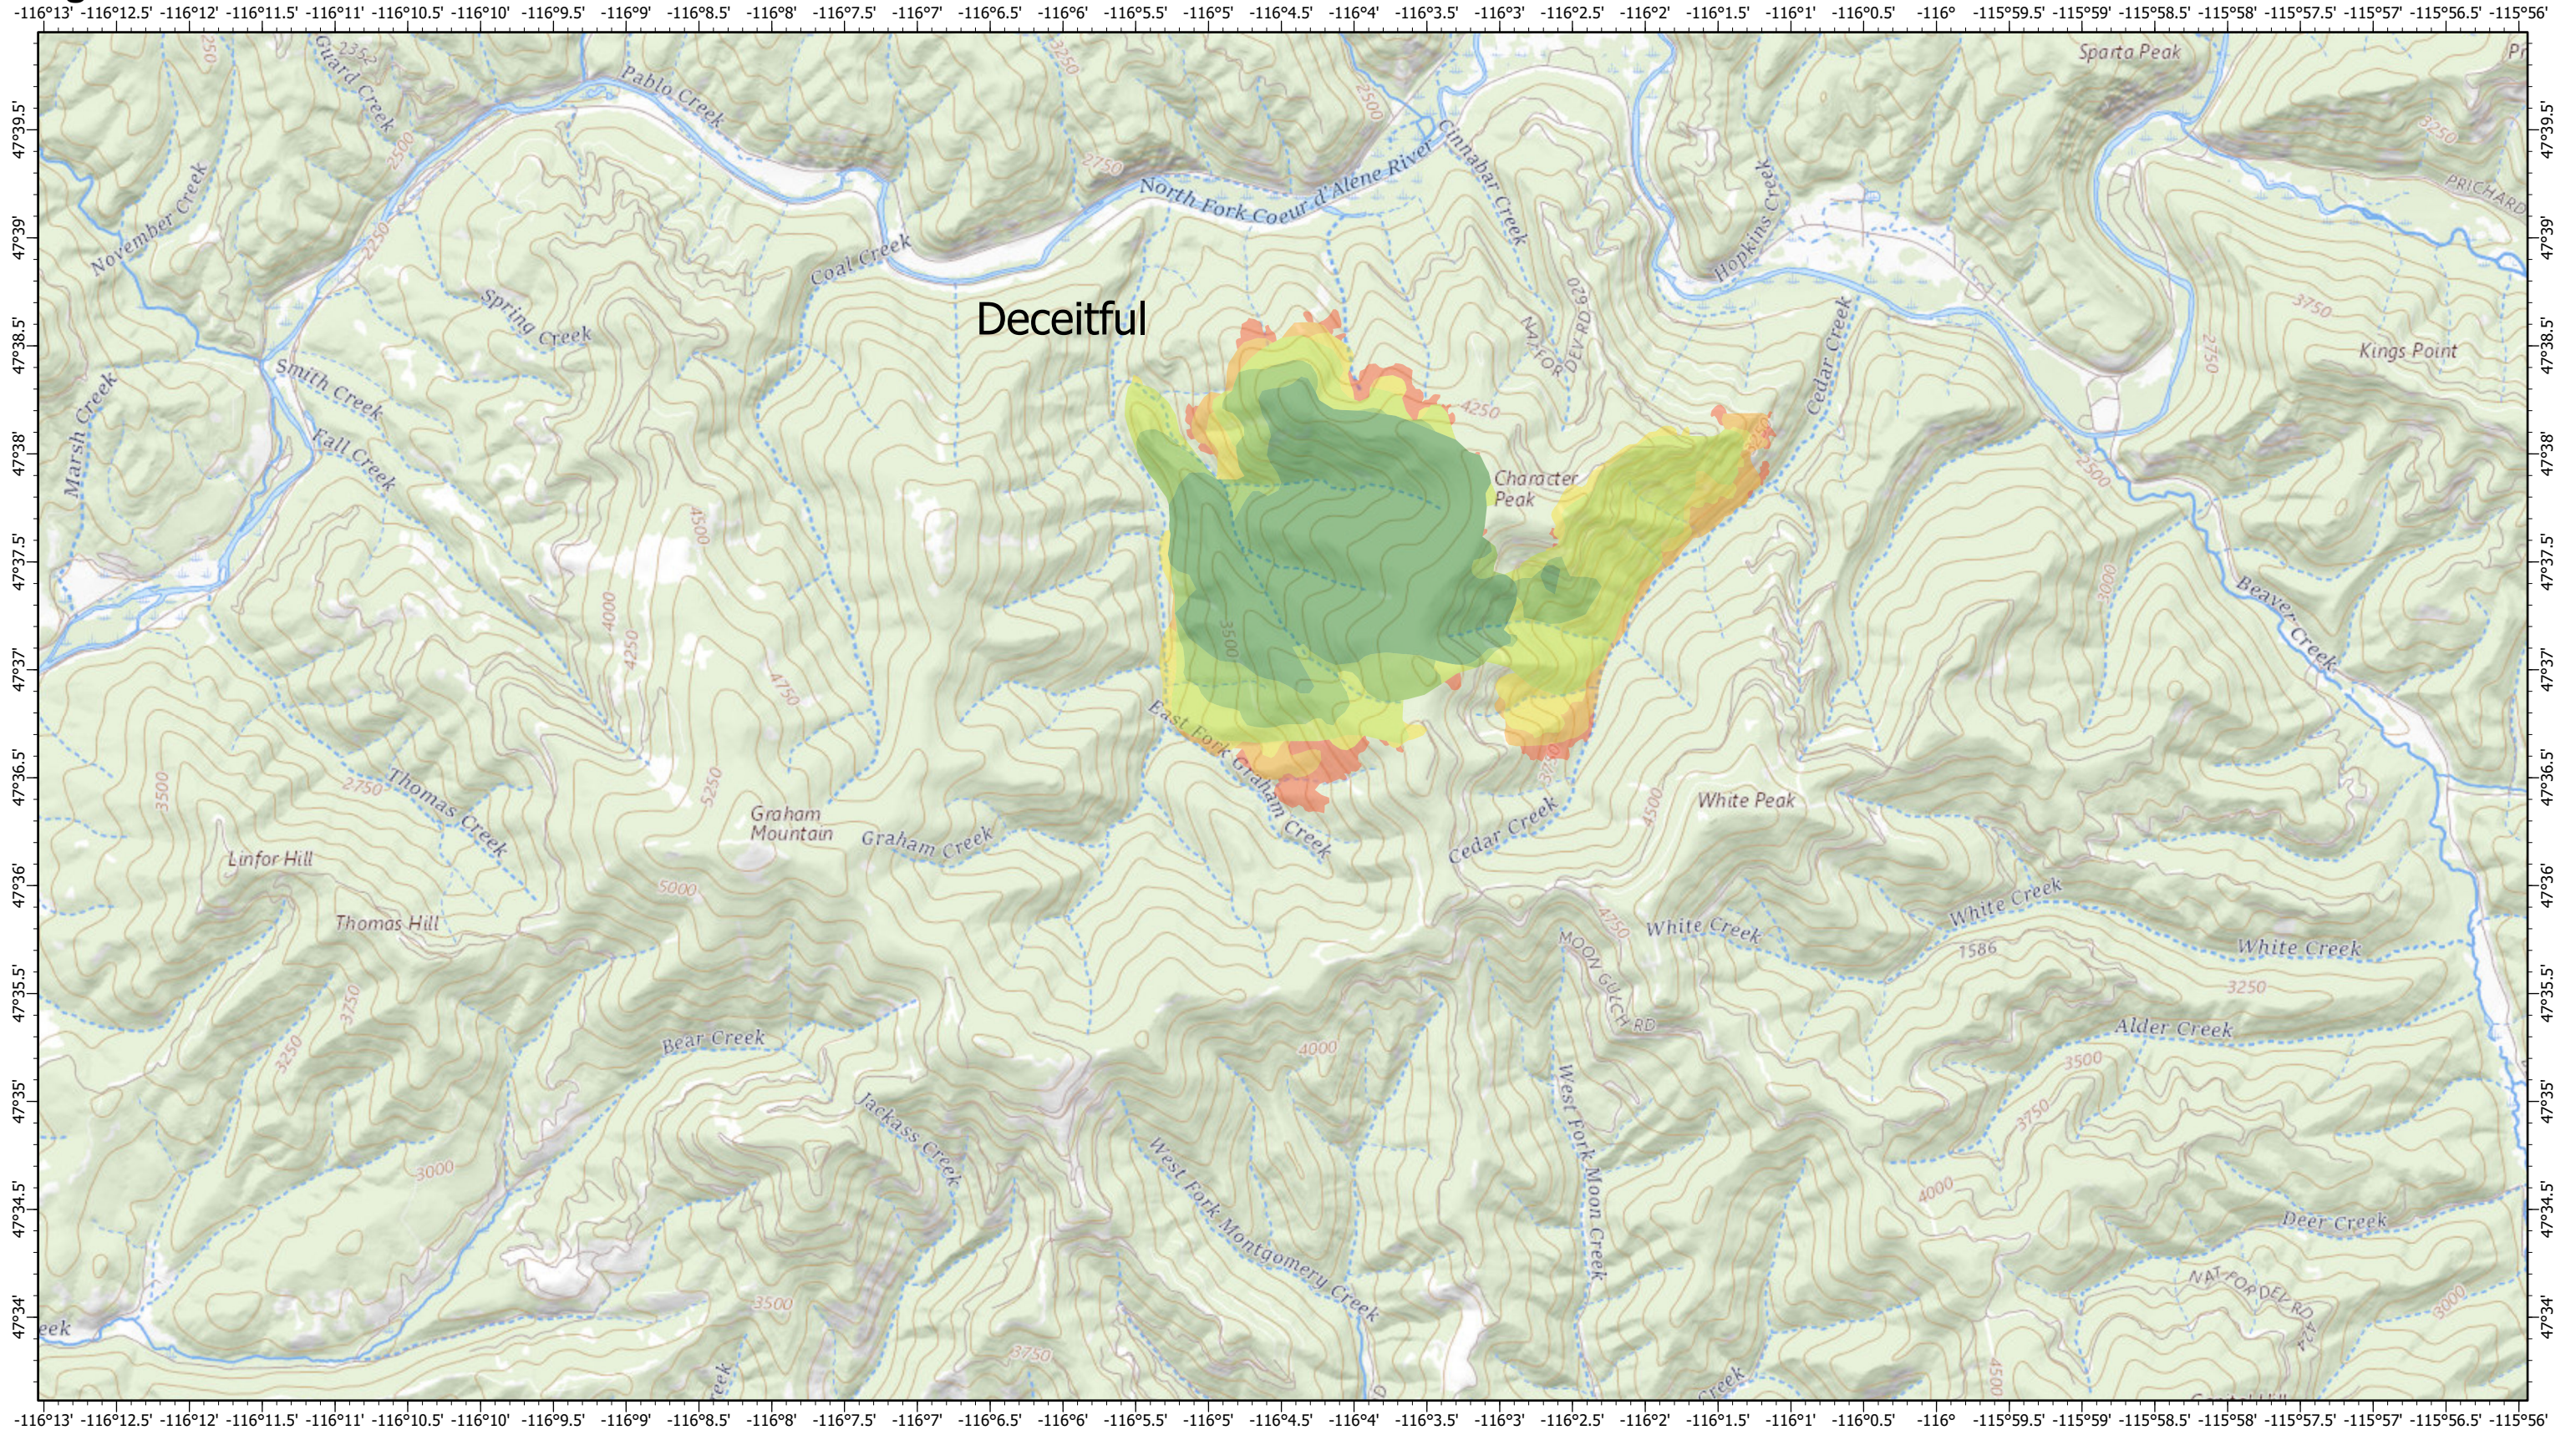

Progression - Deceitful

07/20/2021

Character Complex
ID-IPF-00458
 Fire Perimeter as of
 07/20/2021 0215 hrs
 4,301 Acres

Date, Growth Acres, Acres

	7/12/2021, 1306 growth acres, 1306 total acres		7/13/2021, 447 growth acres, 1754 total acres		7/15/2021, 749 growth acres, 2503 total acres		7/16/2021, 215 growth acres, 2718 total acres		7/18/2021, 199 growth acres, 2917 total acres		7/20/2021, 151 growth acres, 3068 total acres
---	--	--	---	---	---	---	---	---	---	---	---