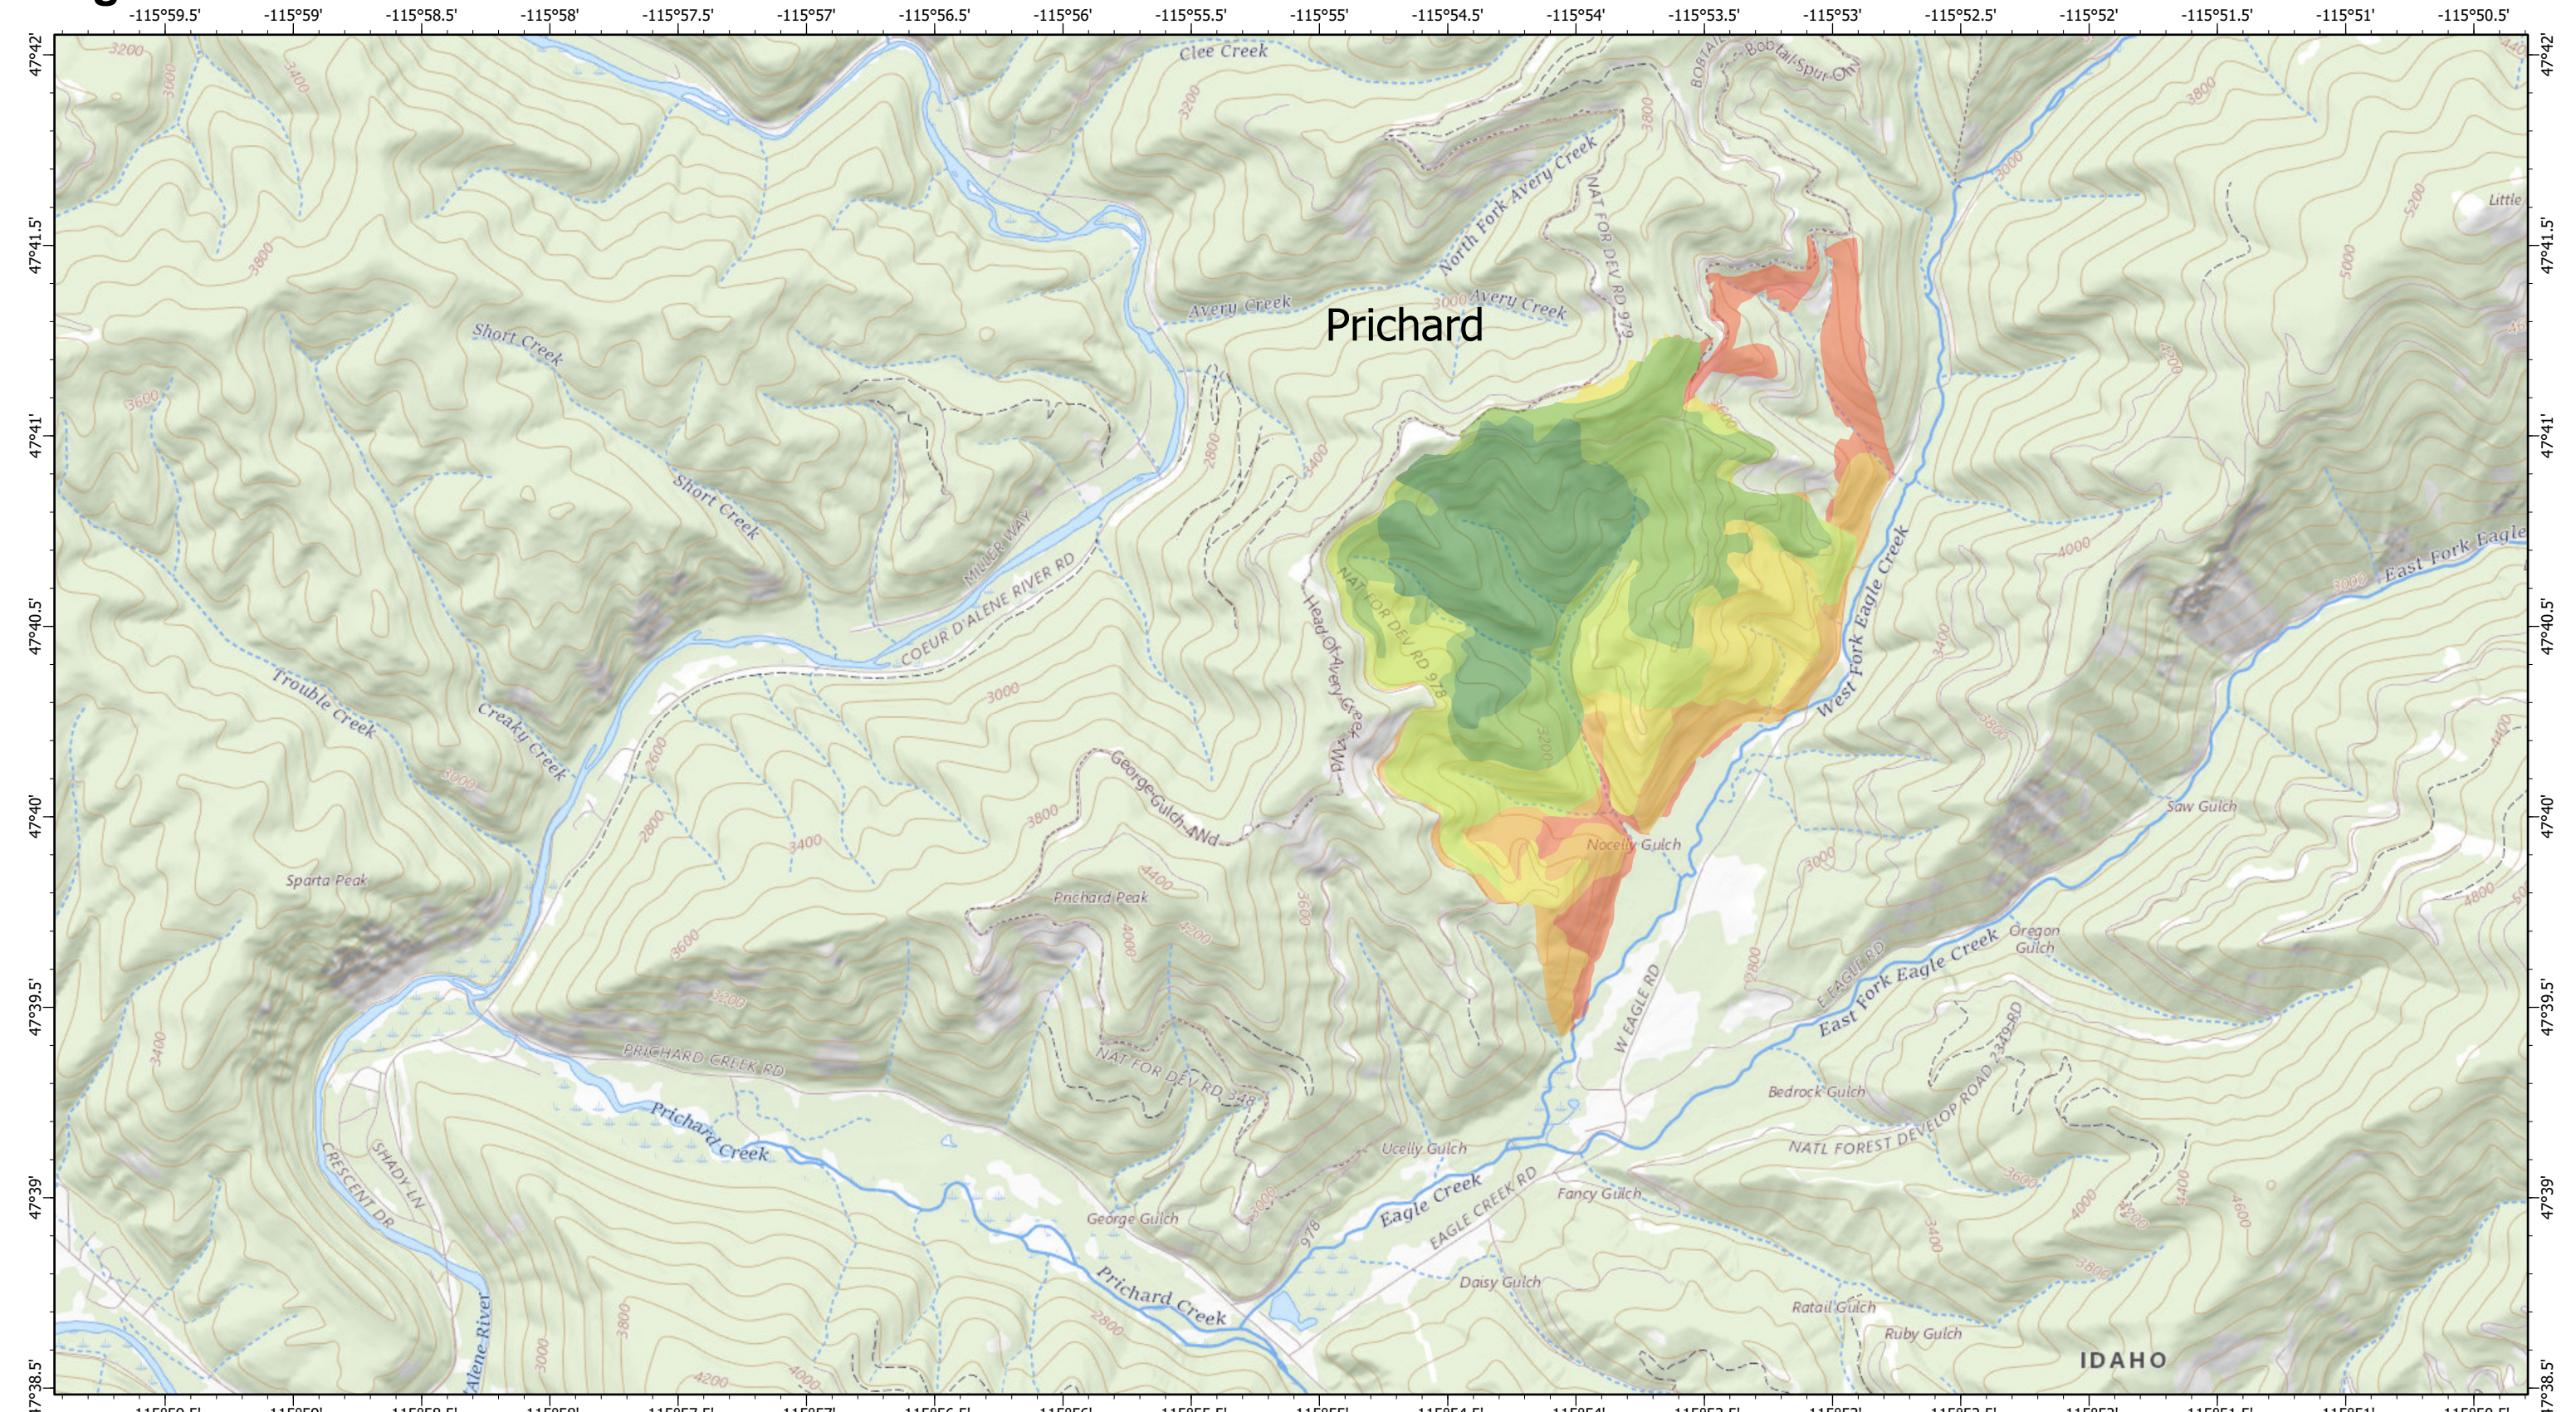

Progression - Prichard

07/20/2021

Character Complex ID-IPF-00458
 Fire Perimeter as of 07/20/2021 0215 hrs
 4,301 Acres

Date, Growth Acres, Total Acres

- 7/12/2021, 263 growth acres, 263 total acres
- 7/13/2021, 313 growth acres, 576 total acres
- 7/15/2021, 236 growth acres, 812 total acres
- 7/16/2021, 162 growth acres, 974 total acres
- 7/18/2021, 155 growth acres, 1117 total acres
- 7/20/2021, 135 growth acres, 1233 total acres