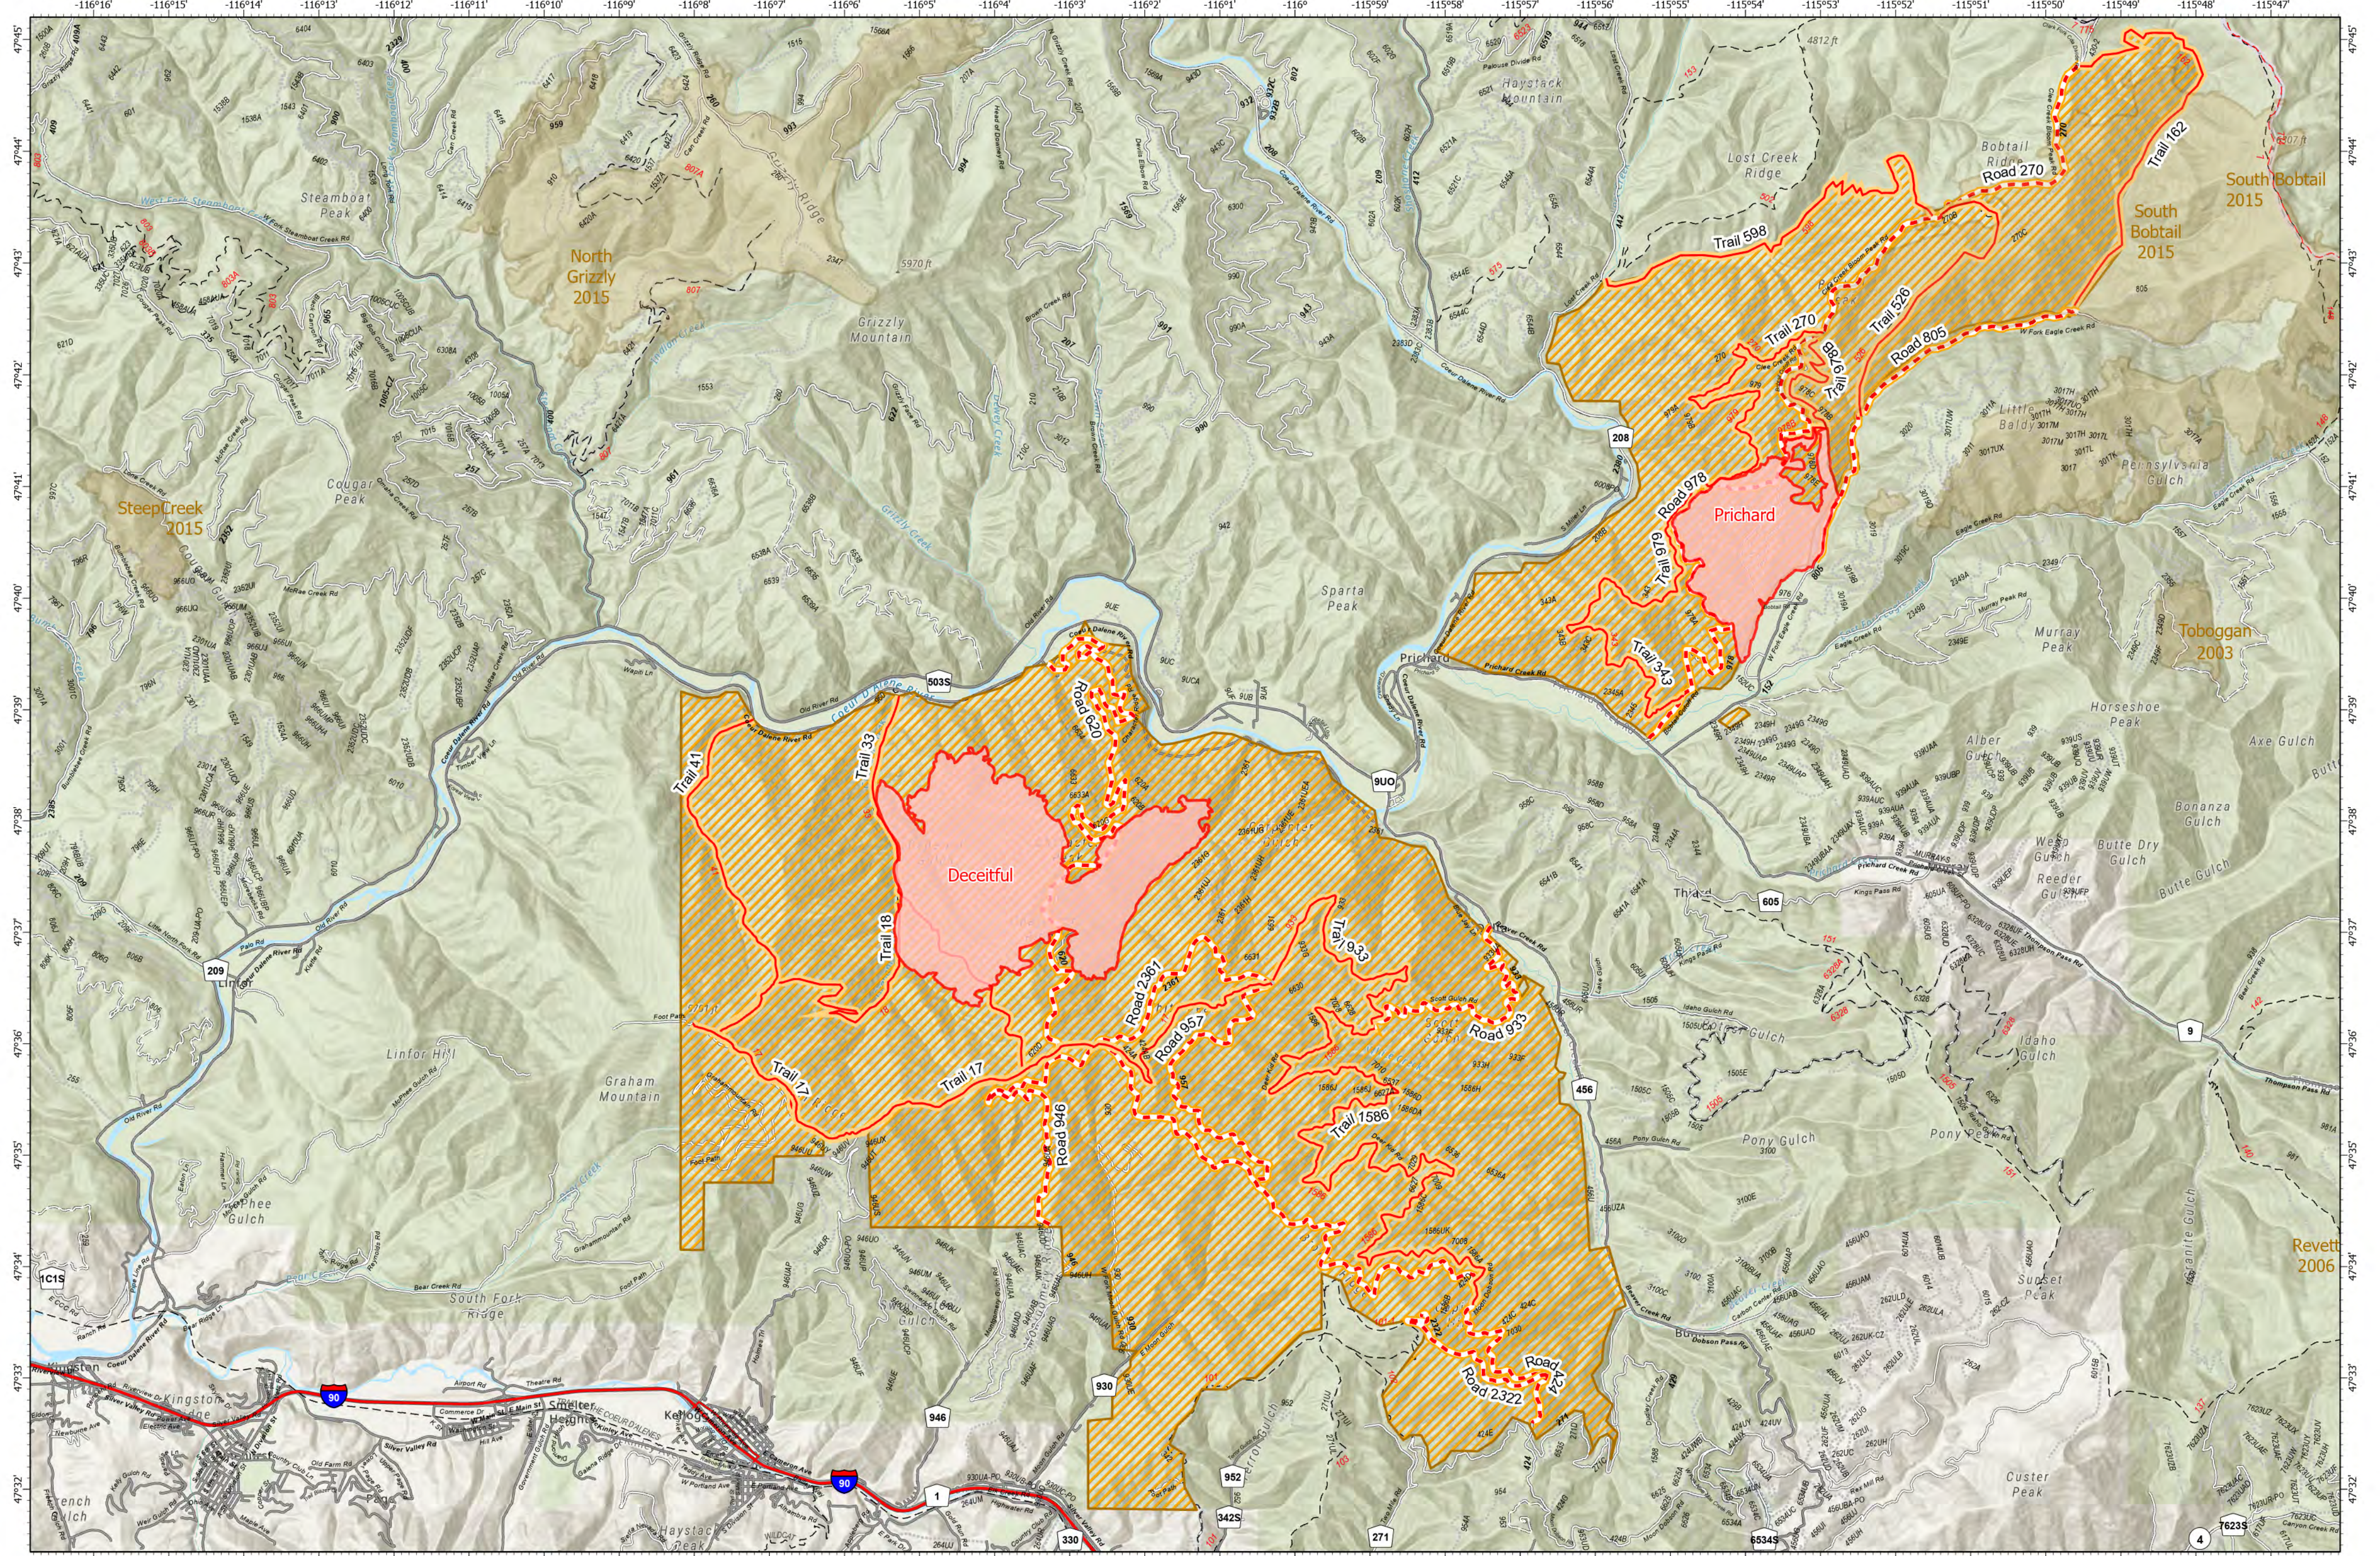

Character Complex

7/20/2021

Character Complex
ID-IPF-000458
4,301 Total Acres

Deceitful Fire
ID-IPF-000421
Fire Perimeter as of 07/20/2021 0215 hrs
3,068 Acres

Prichard Fire
ID-IPF-000392
Fire Perimeter as of 07/20/2021 0215 hrs
1,233 Acres

- Route Closures**
- Wildfire Daily Fire Perimeter
 - Historical Fires
 - Area Closure
 - Road
 - Trail
 - Primary Highway
 - Paved Roads
 - Dirt (Not Paved)
 - Trail
 - National Designated Trail

0 2 4 Miles

N
E
S
W