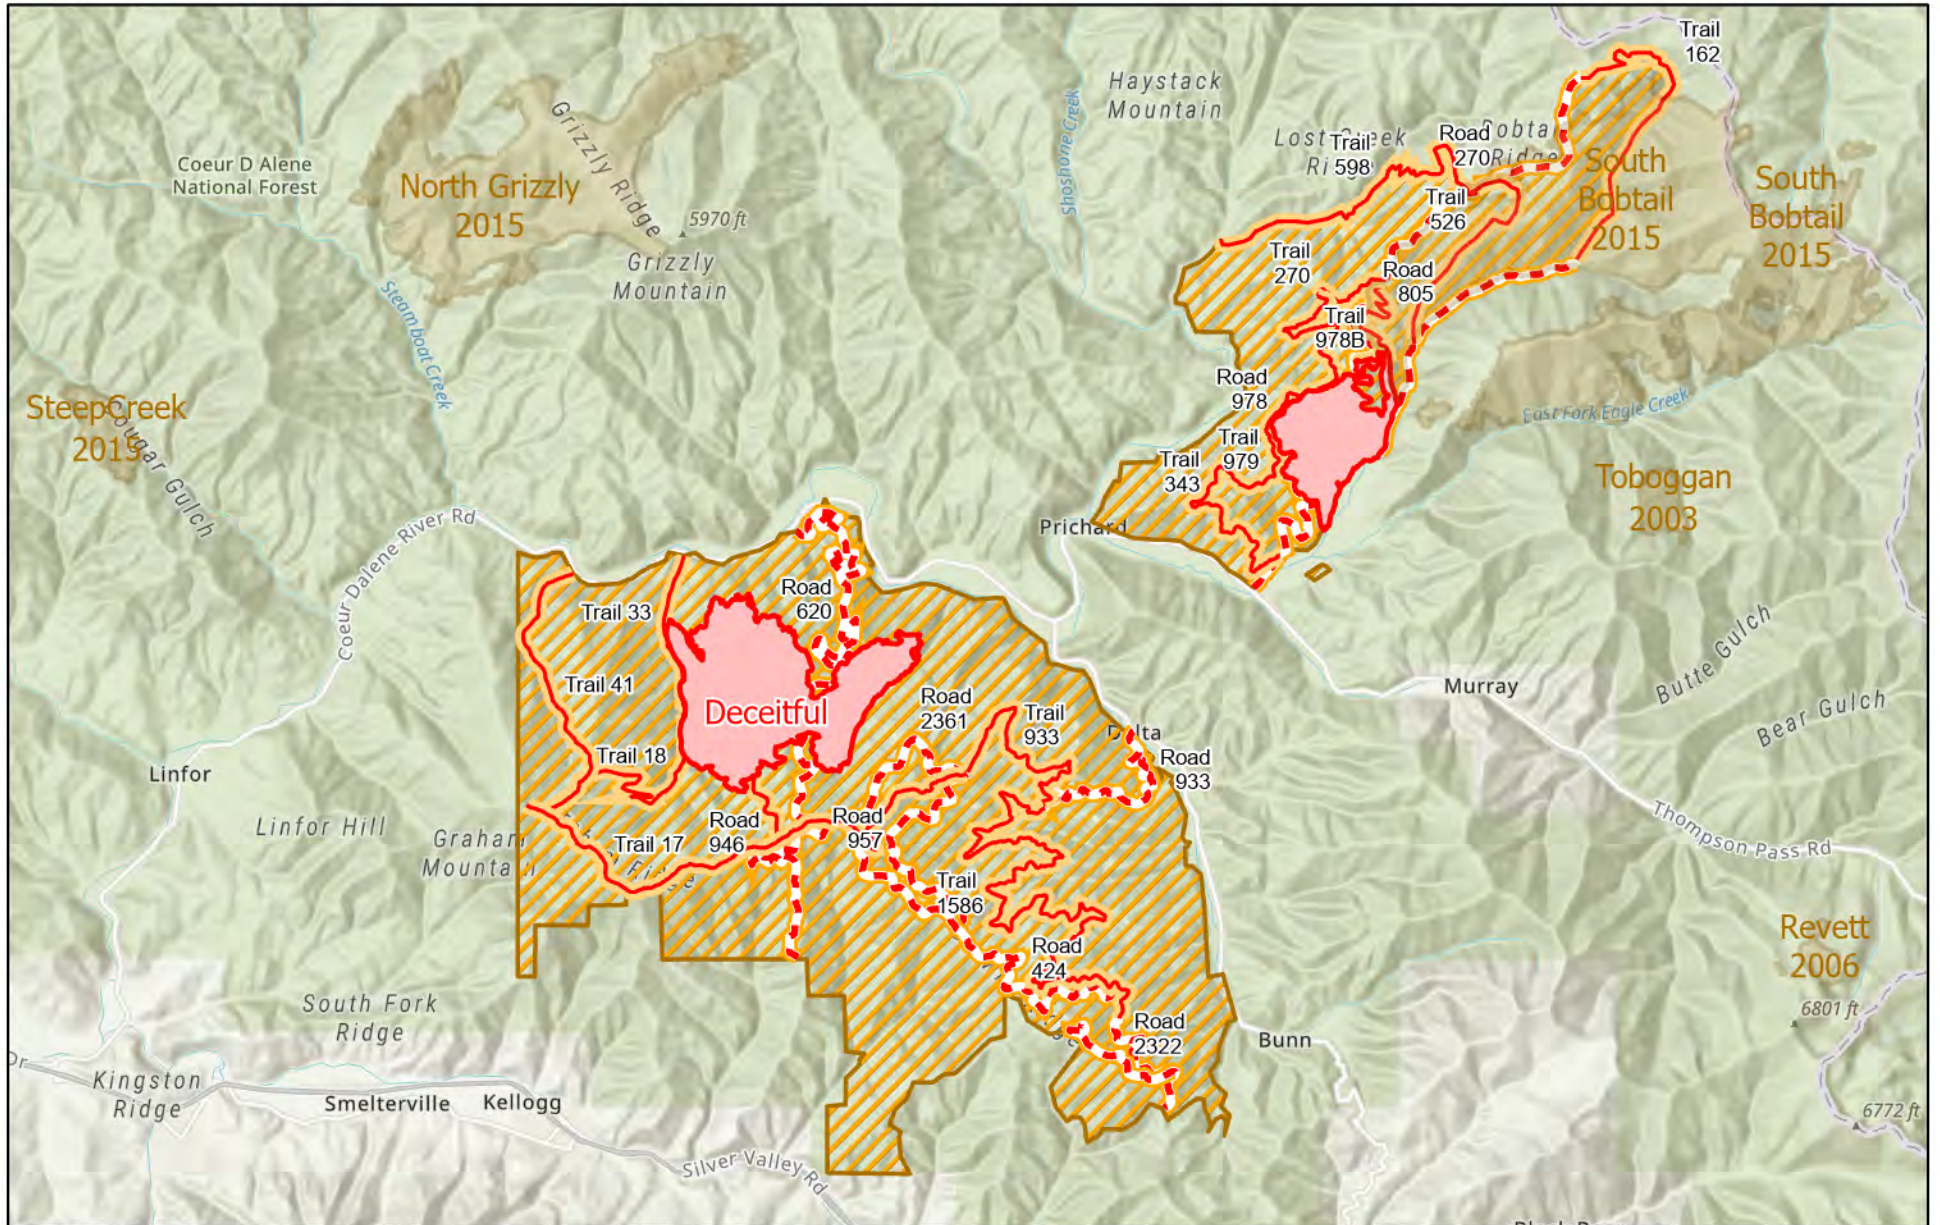

Character Complex

7/20/2021

Character Complex
ID-IPF-000458
 4,301 Total Acres

Deceitful Fire
ID-IPF-000421
 Fire Perimeter as of
 07/20/2021 0215 hrs
 3,068 Acres

Prichard Fire
ID-IPF-000392
 Fire Perimeter as of
 07/20/2021 0215 hrs
 1,233 Acres

-  Wildfire Daily Fire Perimeter
-  Historical Fires
-  Area Closure

Route Closures

-  Road
-  Trail