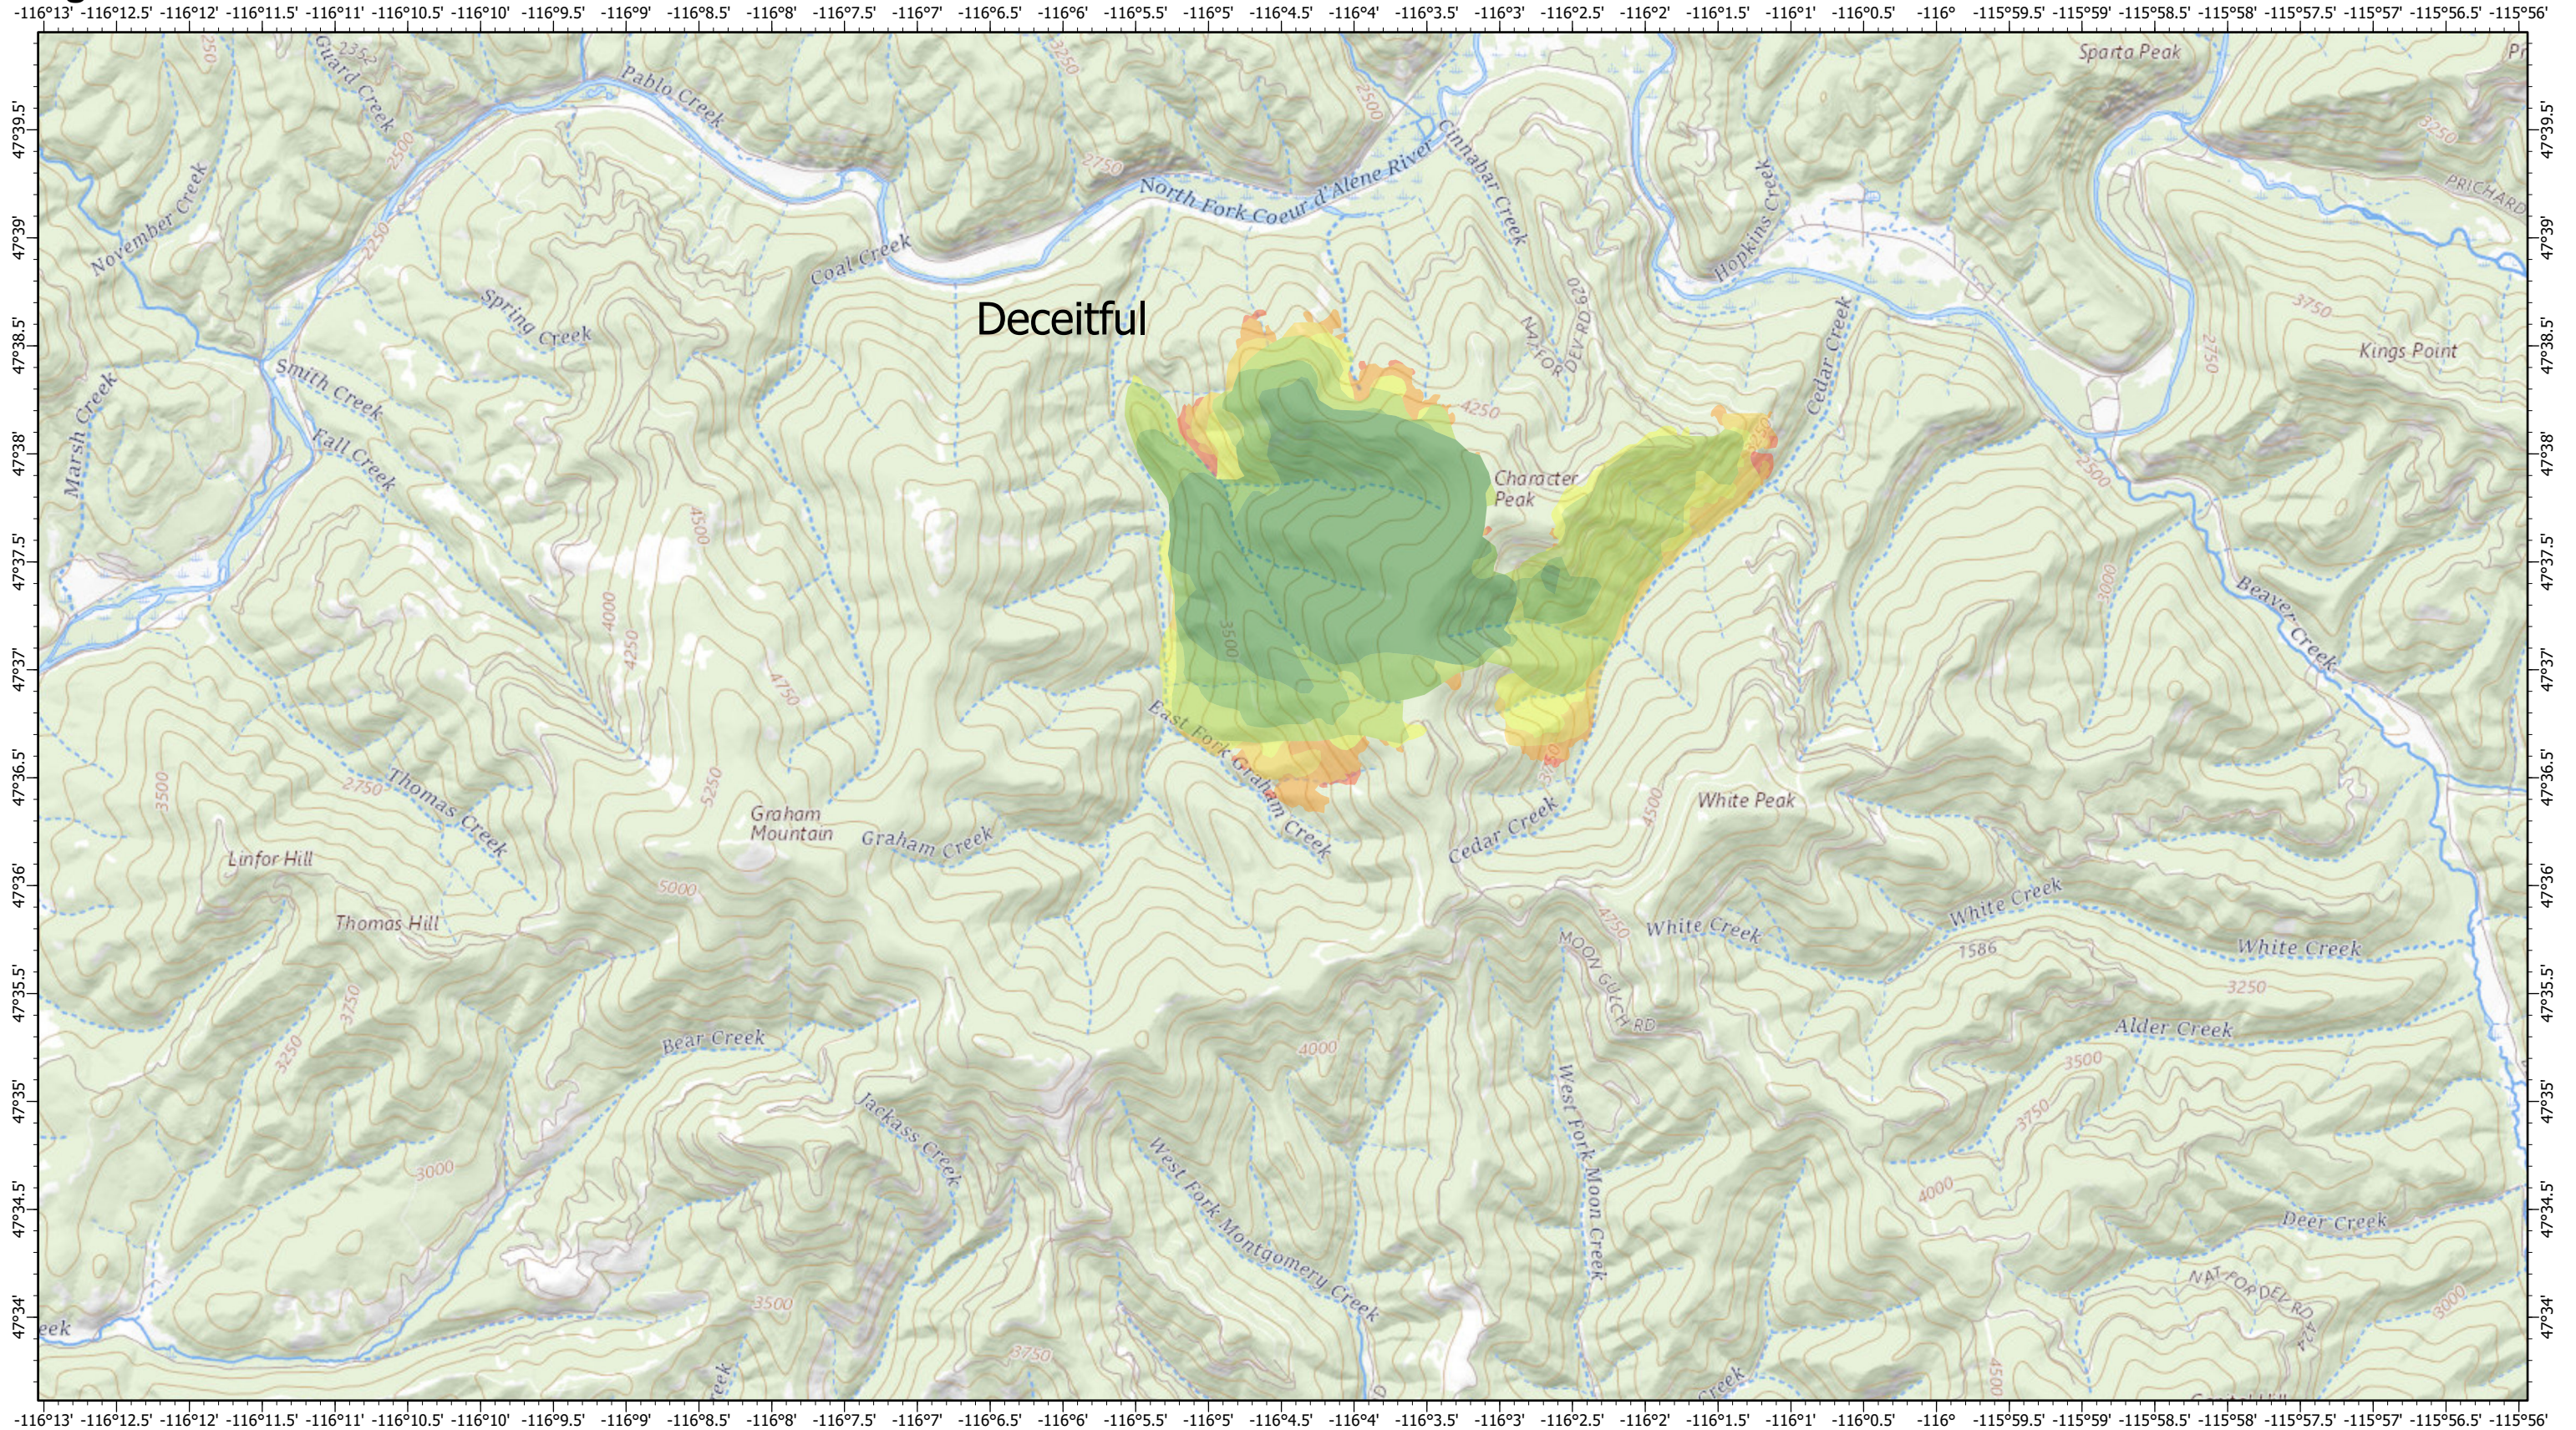

Progression - Deceitful

07/21/2021

Character Complex
ID-IPF-00458
 Fire Perimeter as of
 07/20/2021 2100 hrs
 4,337 Acres

Date, Growth Acres, Acres

	7/12/2021, 1306 growth acres, 1306 total acres		7/18/2021, 199 growth acres, 2917 total acres
	7/13/2021, 447 growth acres, 1754 total acres		7/20/2021, 151 growth acres, 3068 total acres
	7/15/2021, 749 growth acres, 2503 total acres		7/20/2021, 35 growth acres, 3103 total acres
	7/16/2021, 215 growth acres, 2718 total acres		