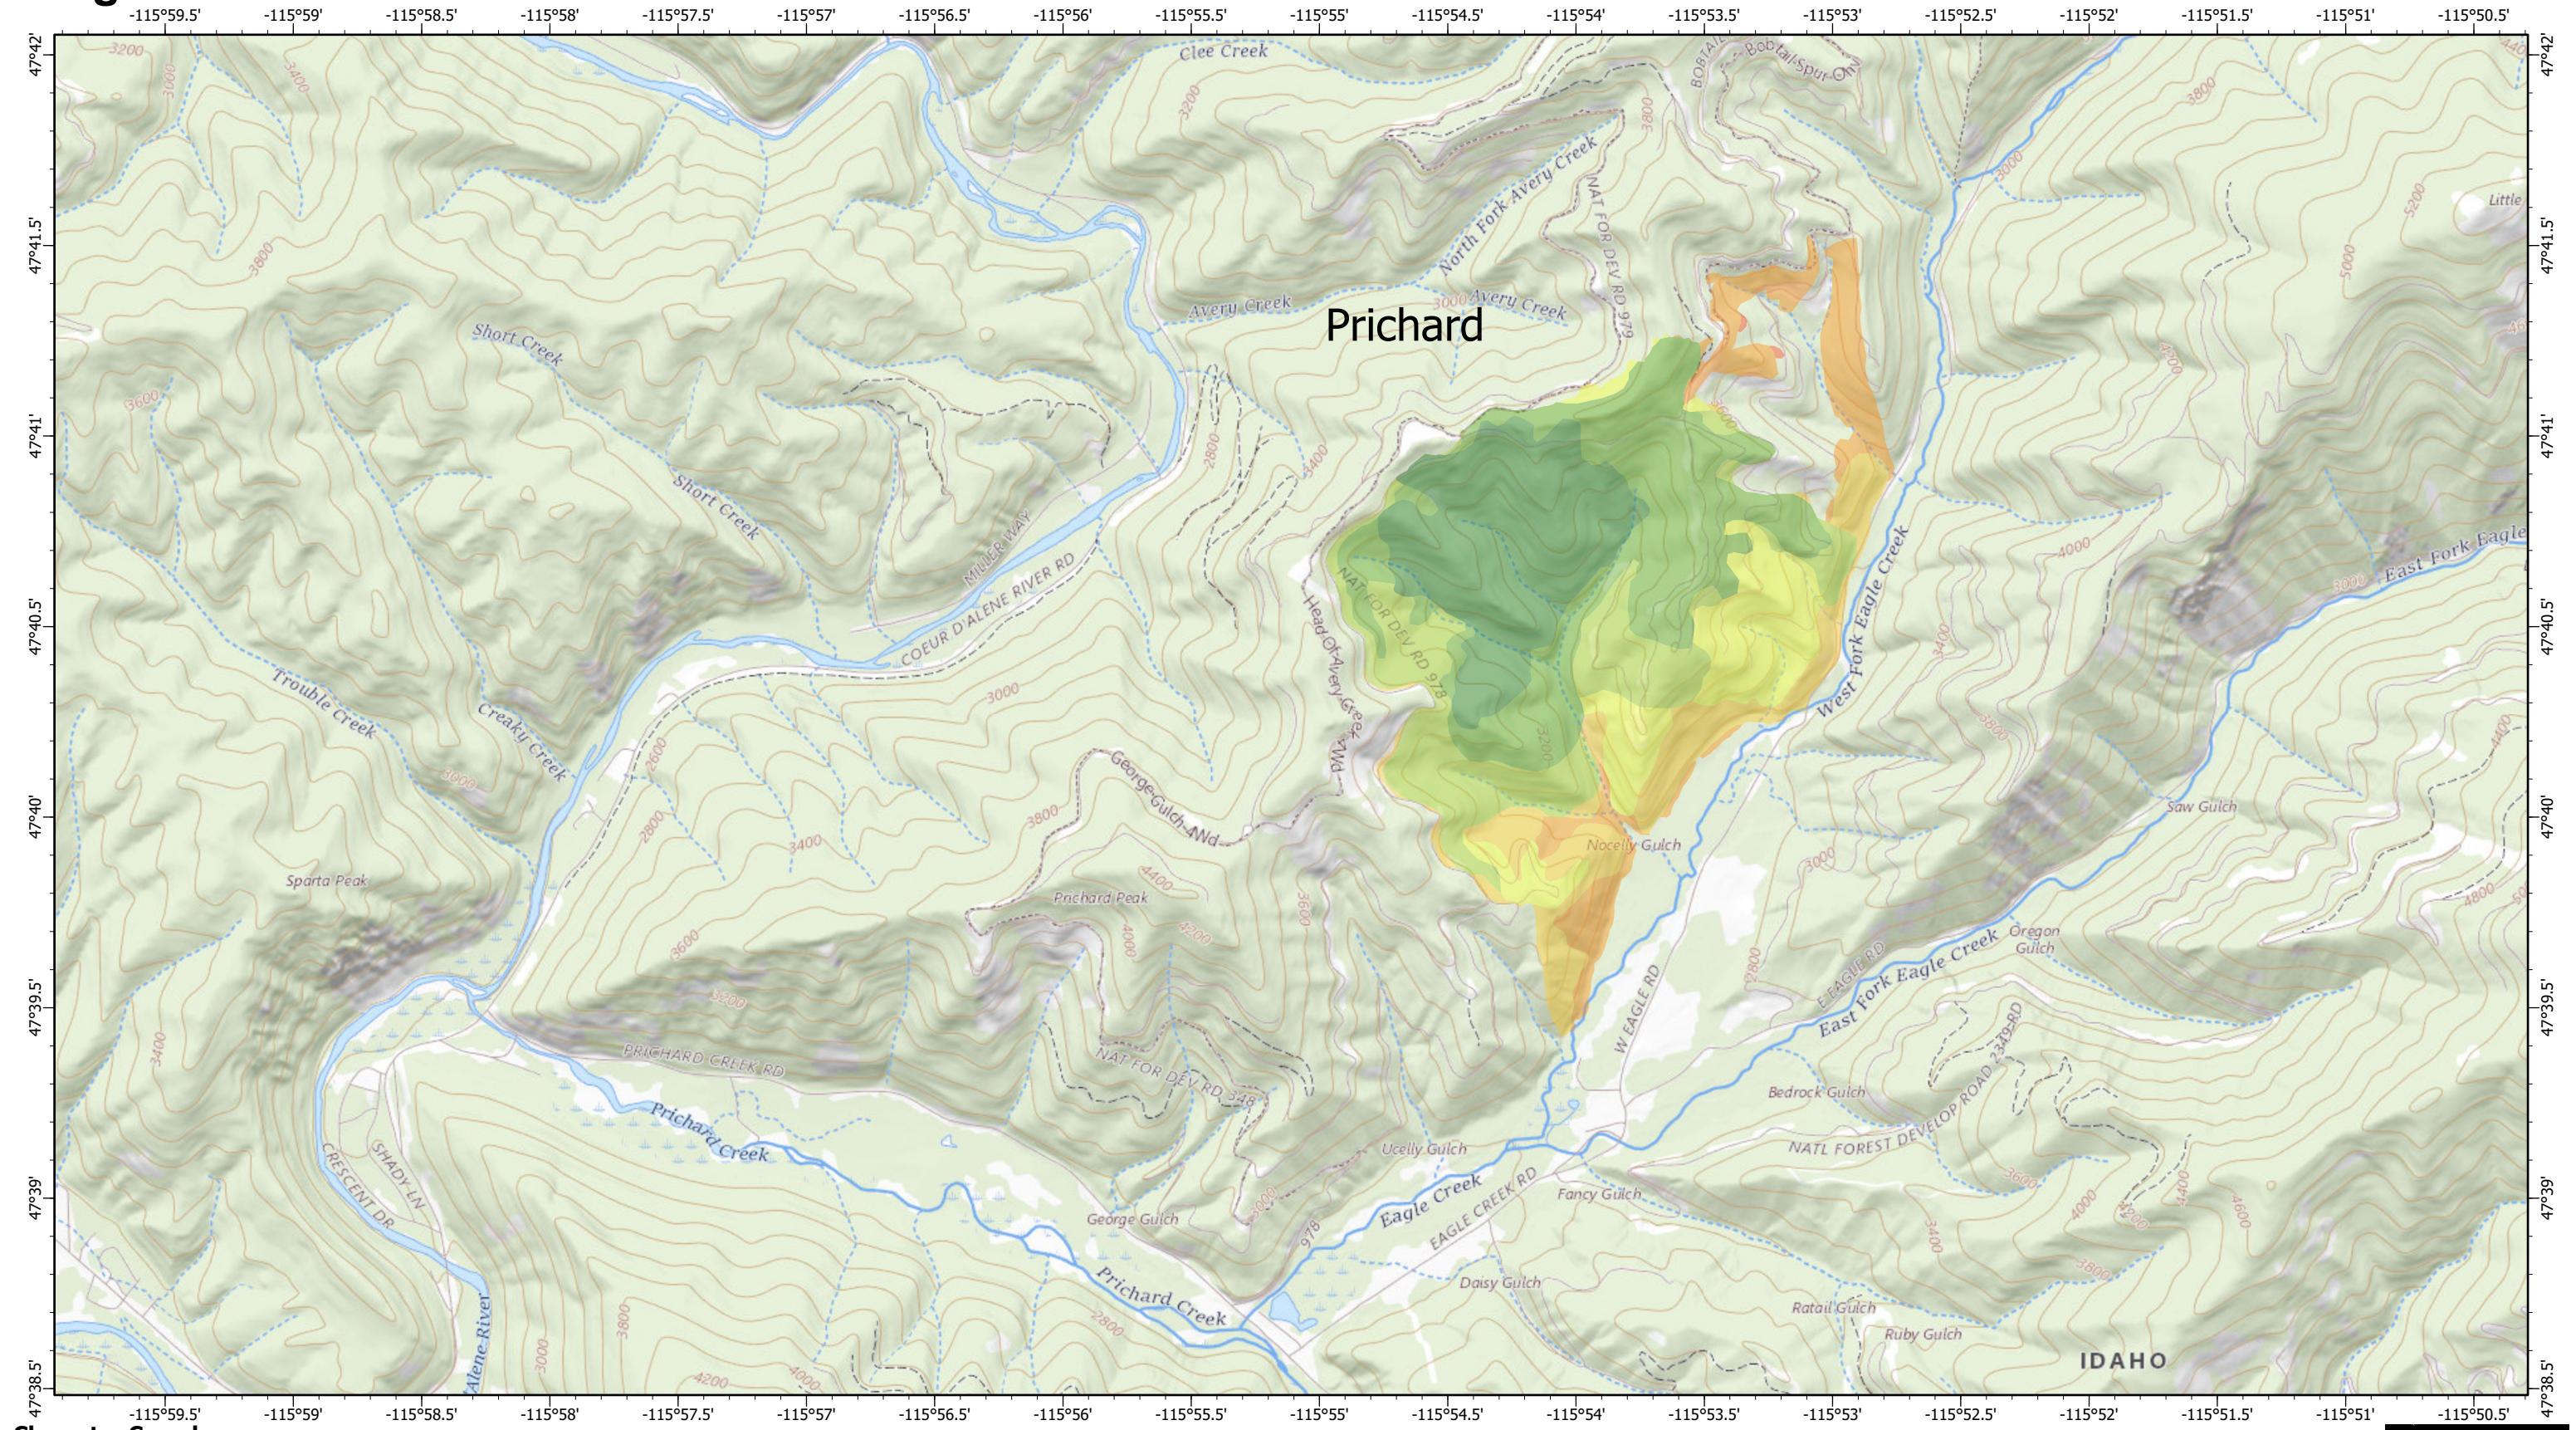

Progression - Prichard

07/21/2021

Character Complex
ID-IPF-00458
 Fire Perimeter as of
 07/20/2021 2100 hrs
 4,337 Acres

Date, Growth Acres, Acres

	7/12/2021, 263 growth acres, 263 total acres		7/15/2021, 236 growth acres, 812 total acres		7/20/2021, 135 growth acres, 1233 total acres	
	7/13/2021, 313 growth acres, 576 total acres		7/16/2021, 162 growth acres, 974 total acres		7/20/2021, 1 growth acres, 1234 total acres	
						7/18/2021, 155 growth acres, 1117 total acres