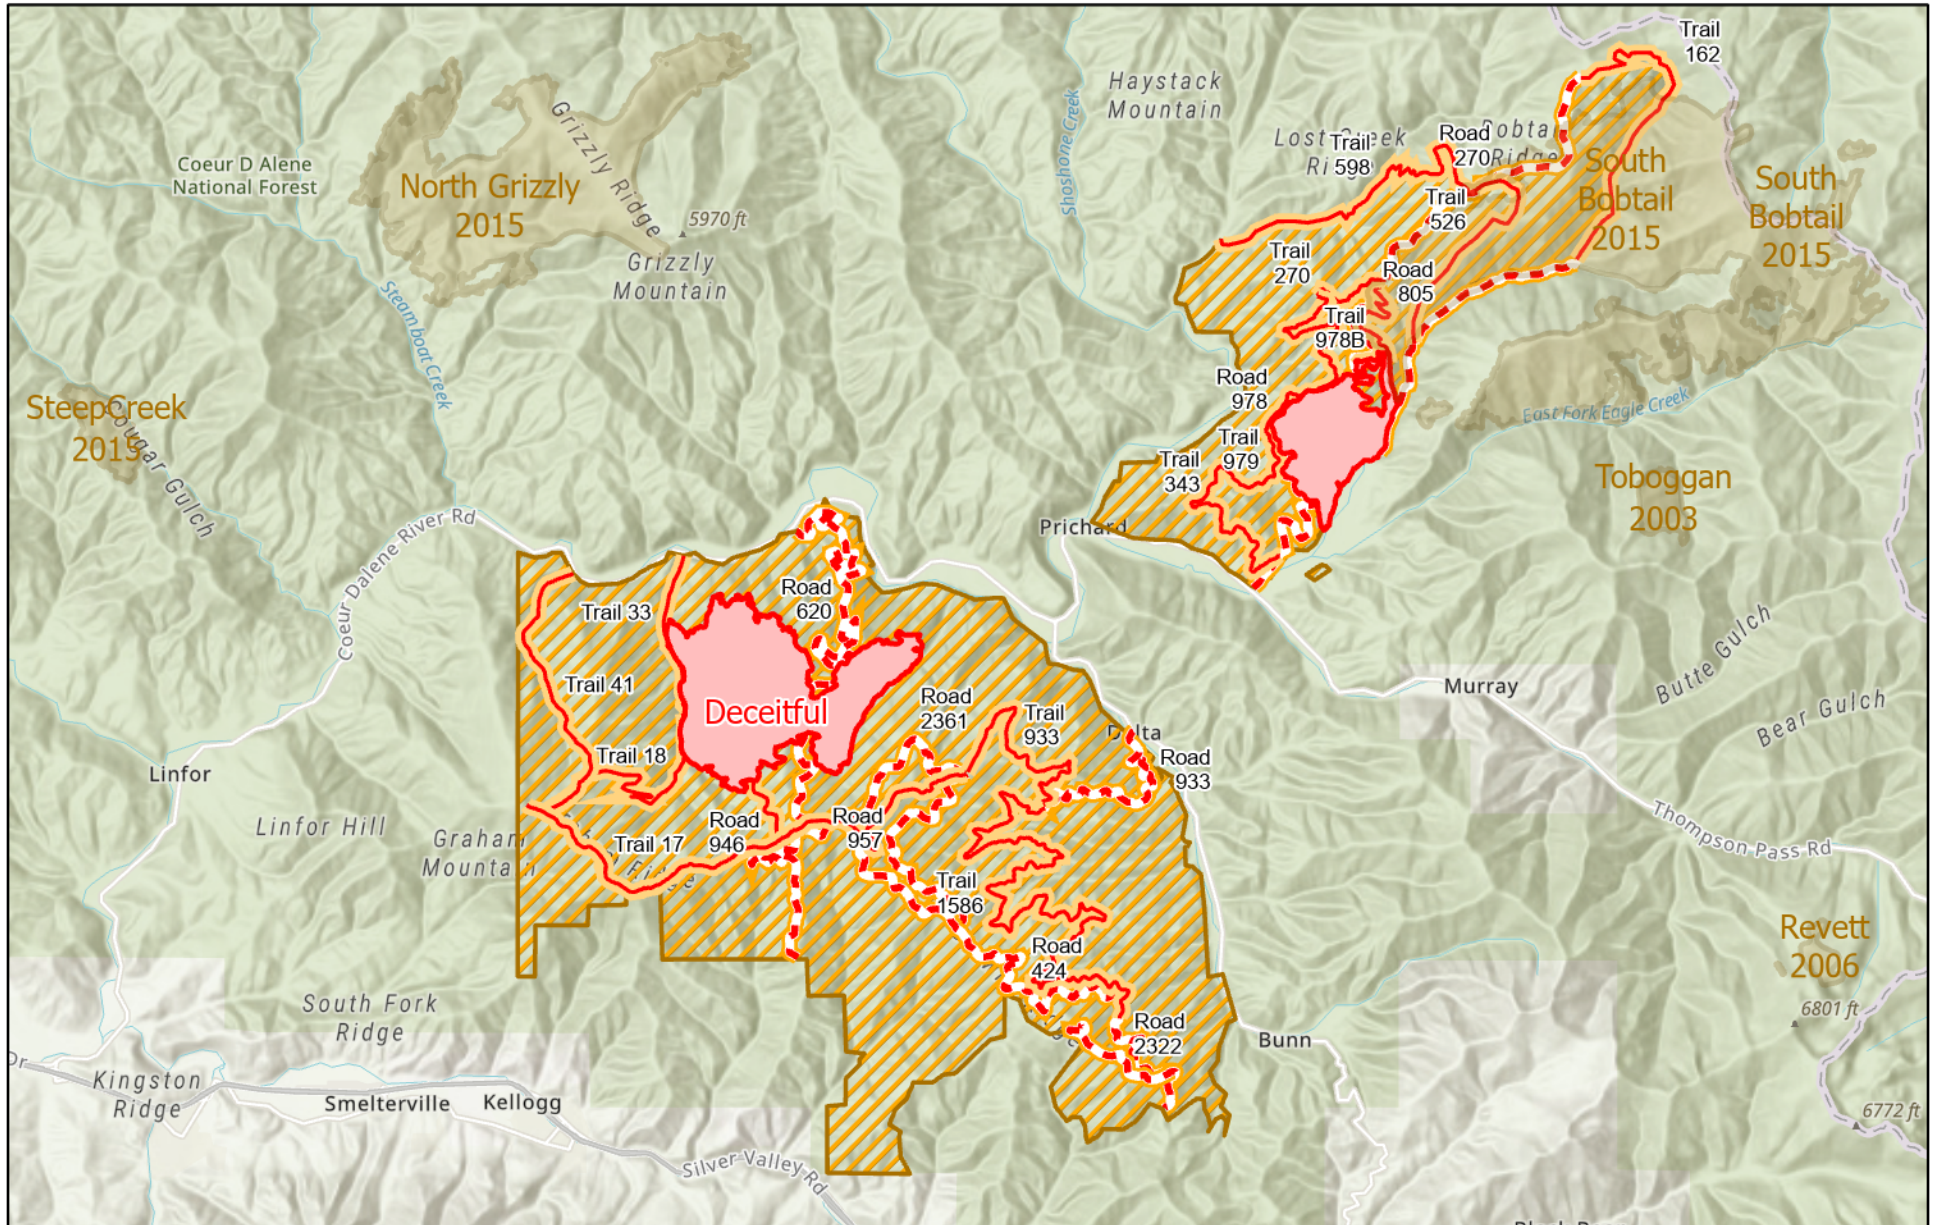

Character Complex

7/21/2021

Character Complex

ID-IPF-000458

4,337 Total Acres

Deceitful Fire

ID-IPF-000421

Fire Perimeter as of
07/20/2021 2100 hrs
3,103 Acres

Prichard Fire

ID-IPF-000392

Fire Perimeter as of
07/20/2021 2100 hrs
1,234 Acres

-  Wildfire Daily Fire Perimeter
-  Historical Fires
-  Area Closure

Route Closures

-  Road
-  Trail