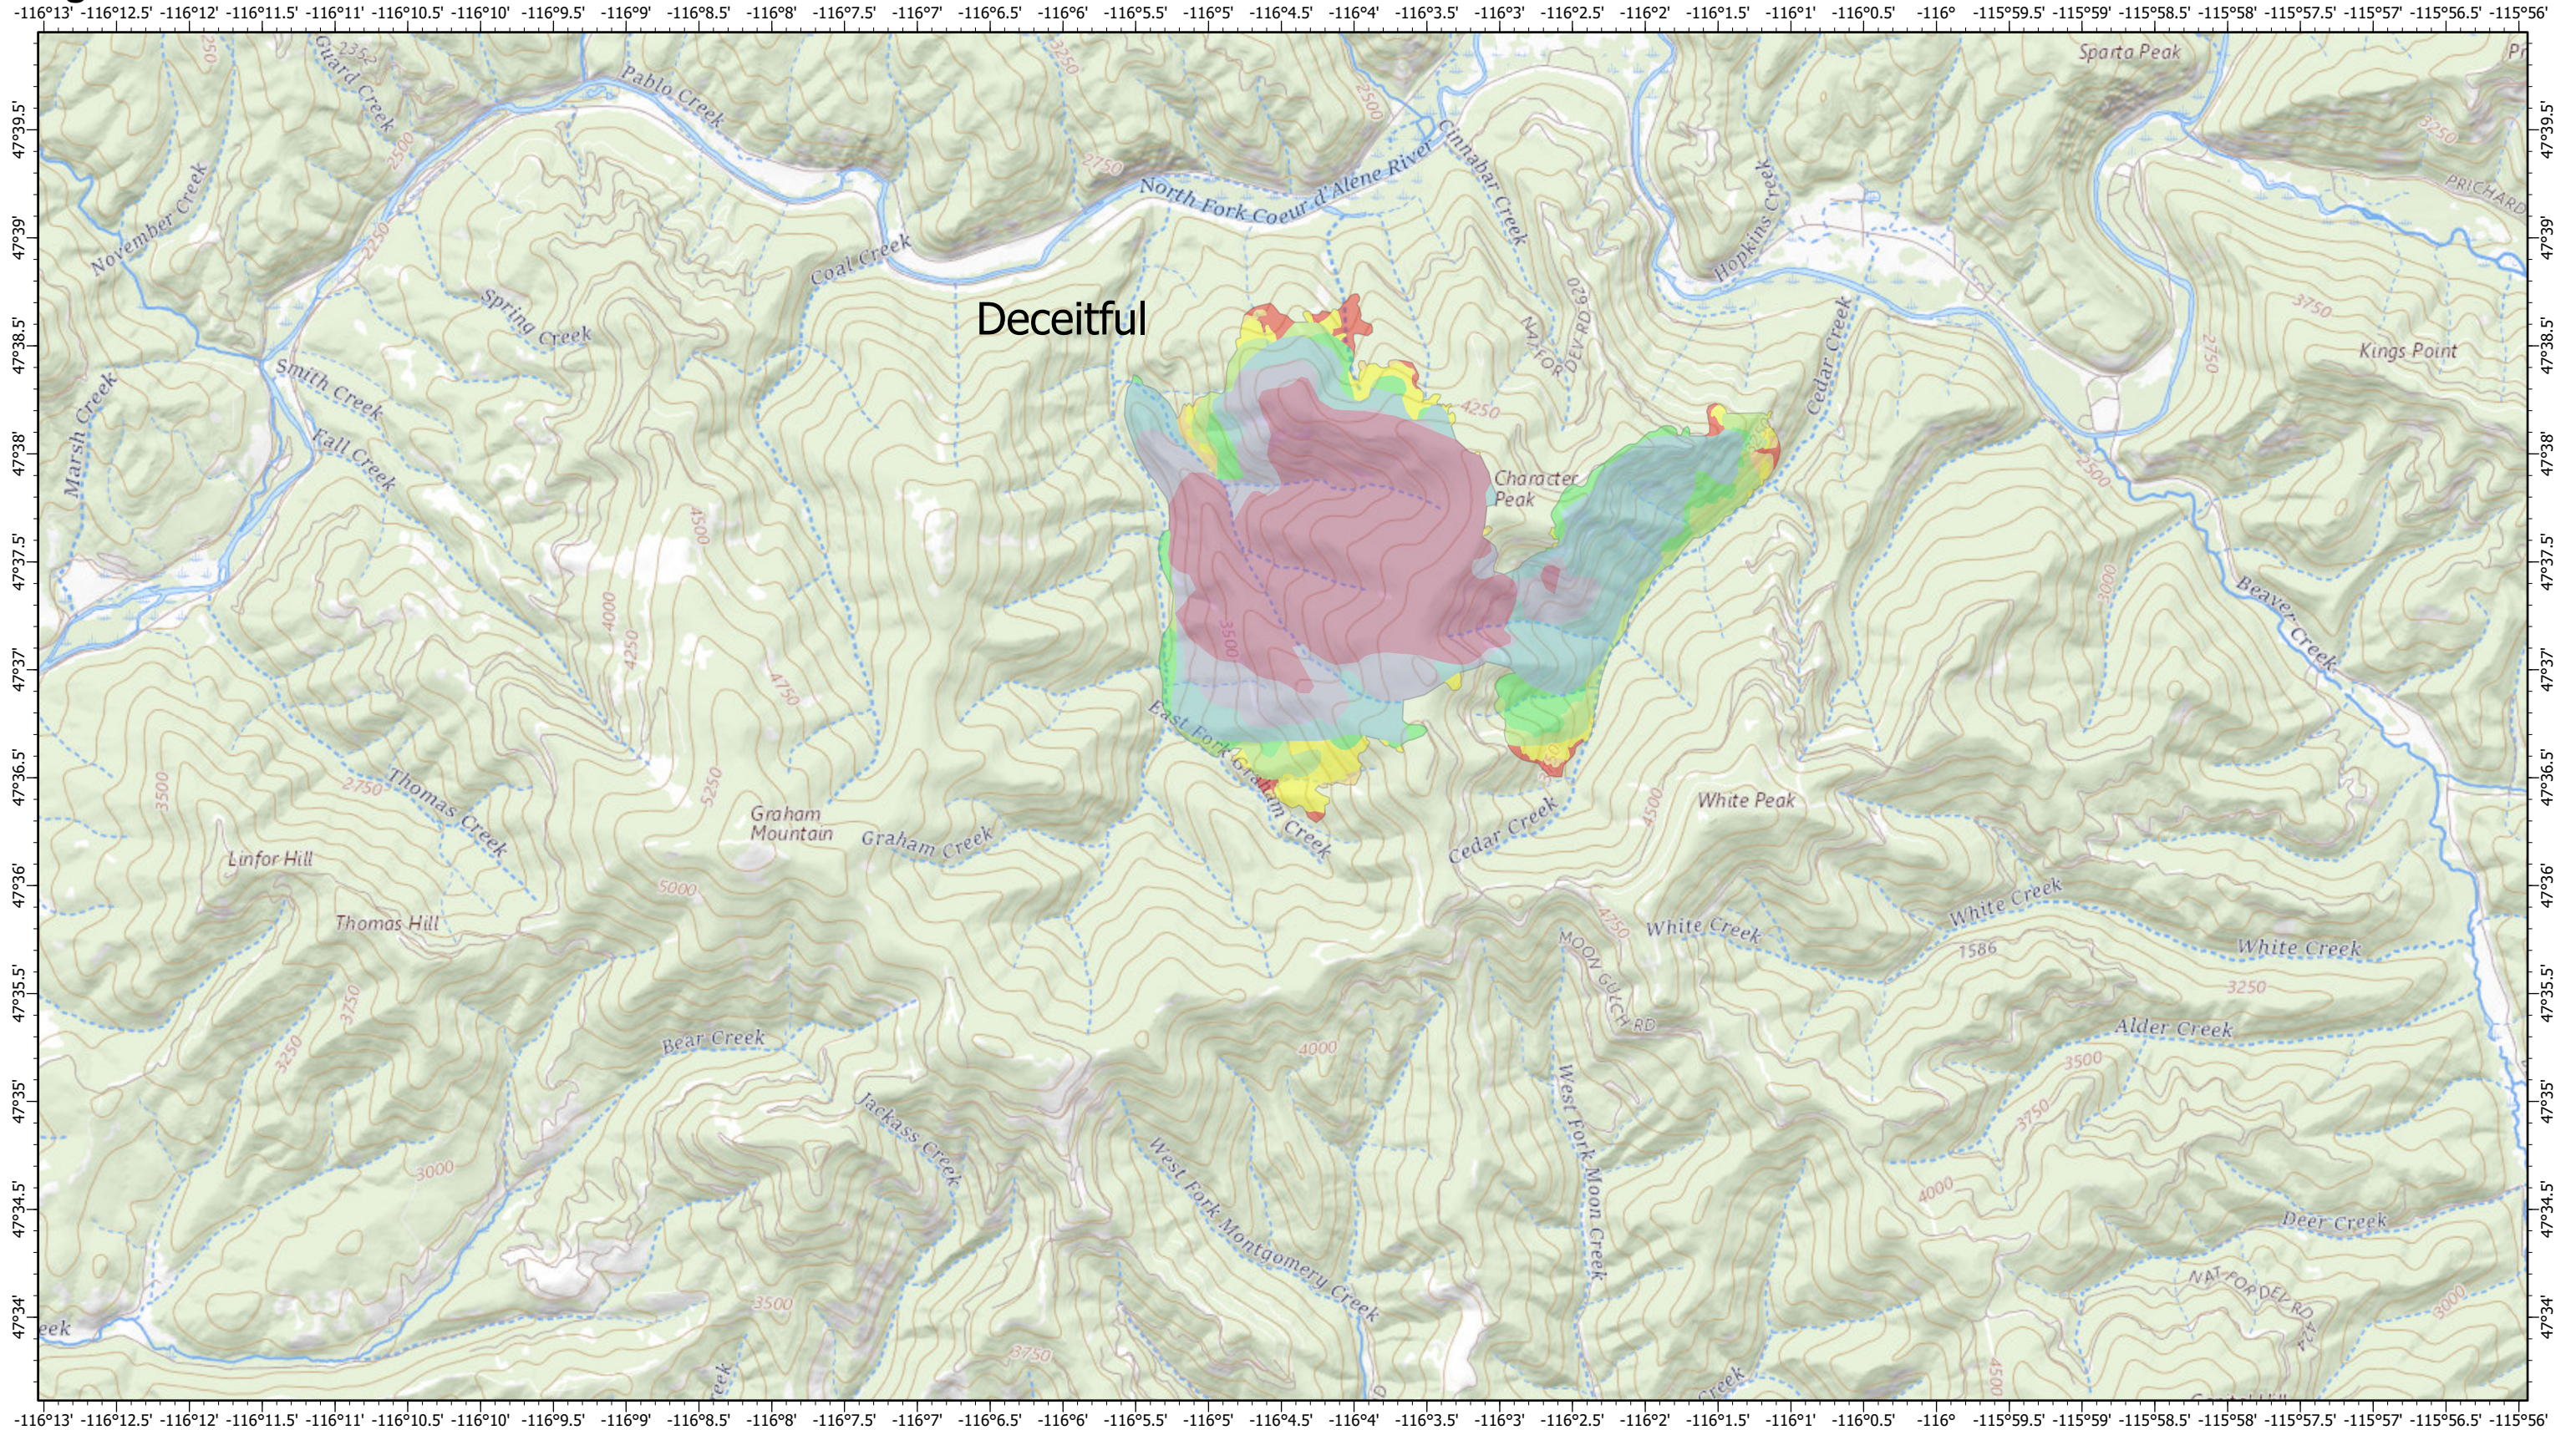

# Progression - Deceitful

07/22/2021

**Character Complex**  
**ID-IPF-00458**  
 Fire Perimeter as of  
 07/22/2021 0030 hrs  
 4,404 Acres

Date, Growth Acres, Acres

	7/15/2021, 749 growth acres, 2503 total acres		7/20/2021, 151 growth acres, 3068 total acres
	7/12/2021, 1306 growth acres, 1306 total acres		7/16/2021, 215 growth acres, 2718 total acres
	7/13/2021, 447 growth acres, 1754 total acres		7/18/2021, 199 growth acres, 2917 total acres
			7/20/2021, 35 growth acres, 3103 total acres
			7/22/2021, 62 growth acres, 3165 total acres