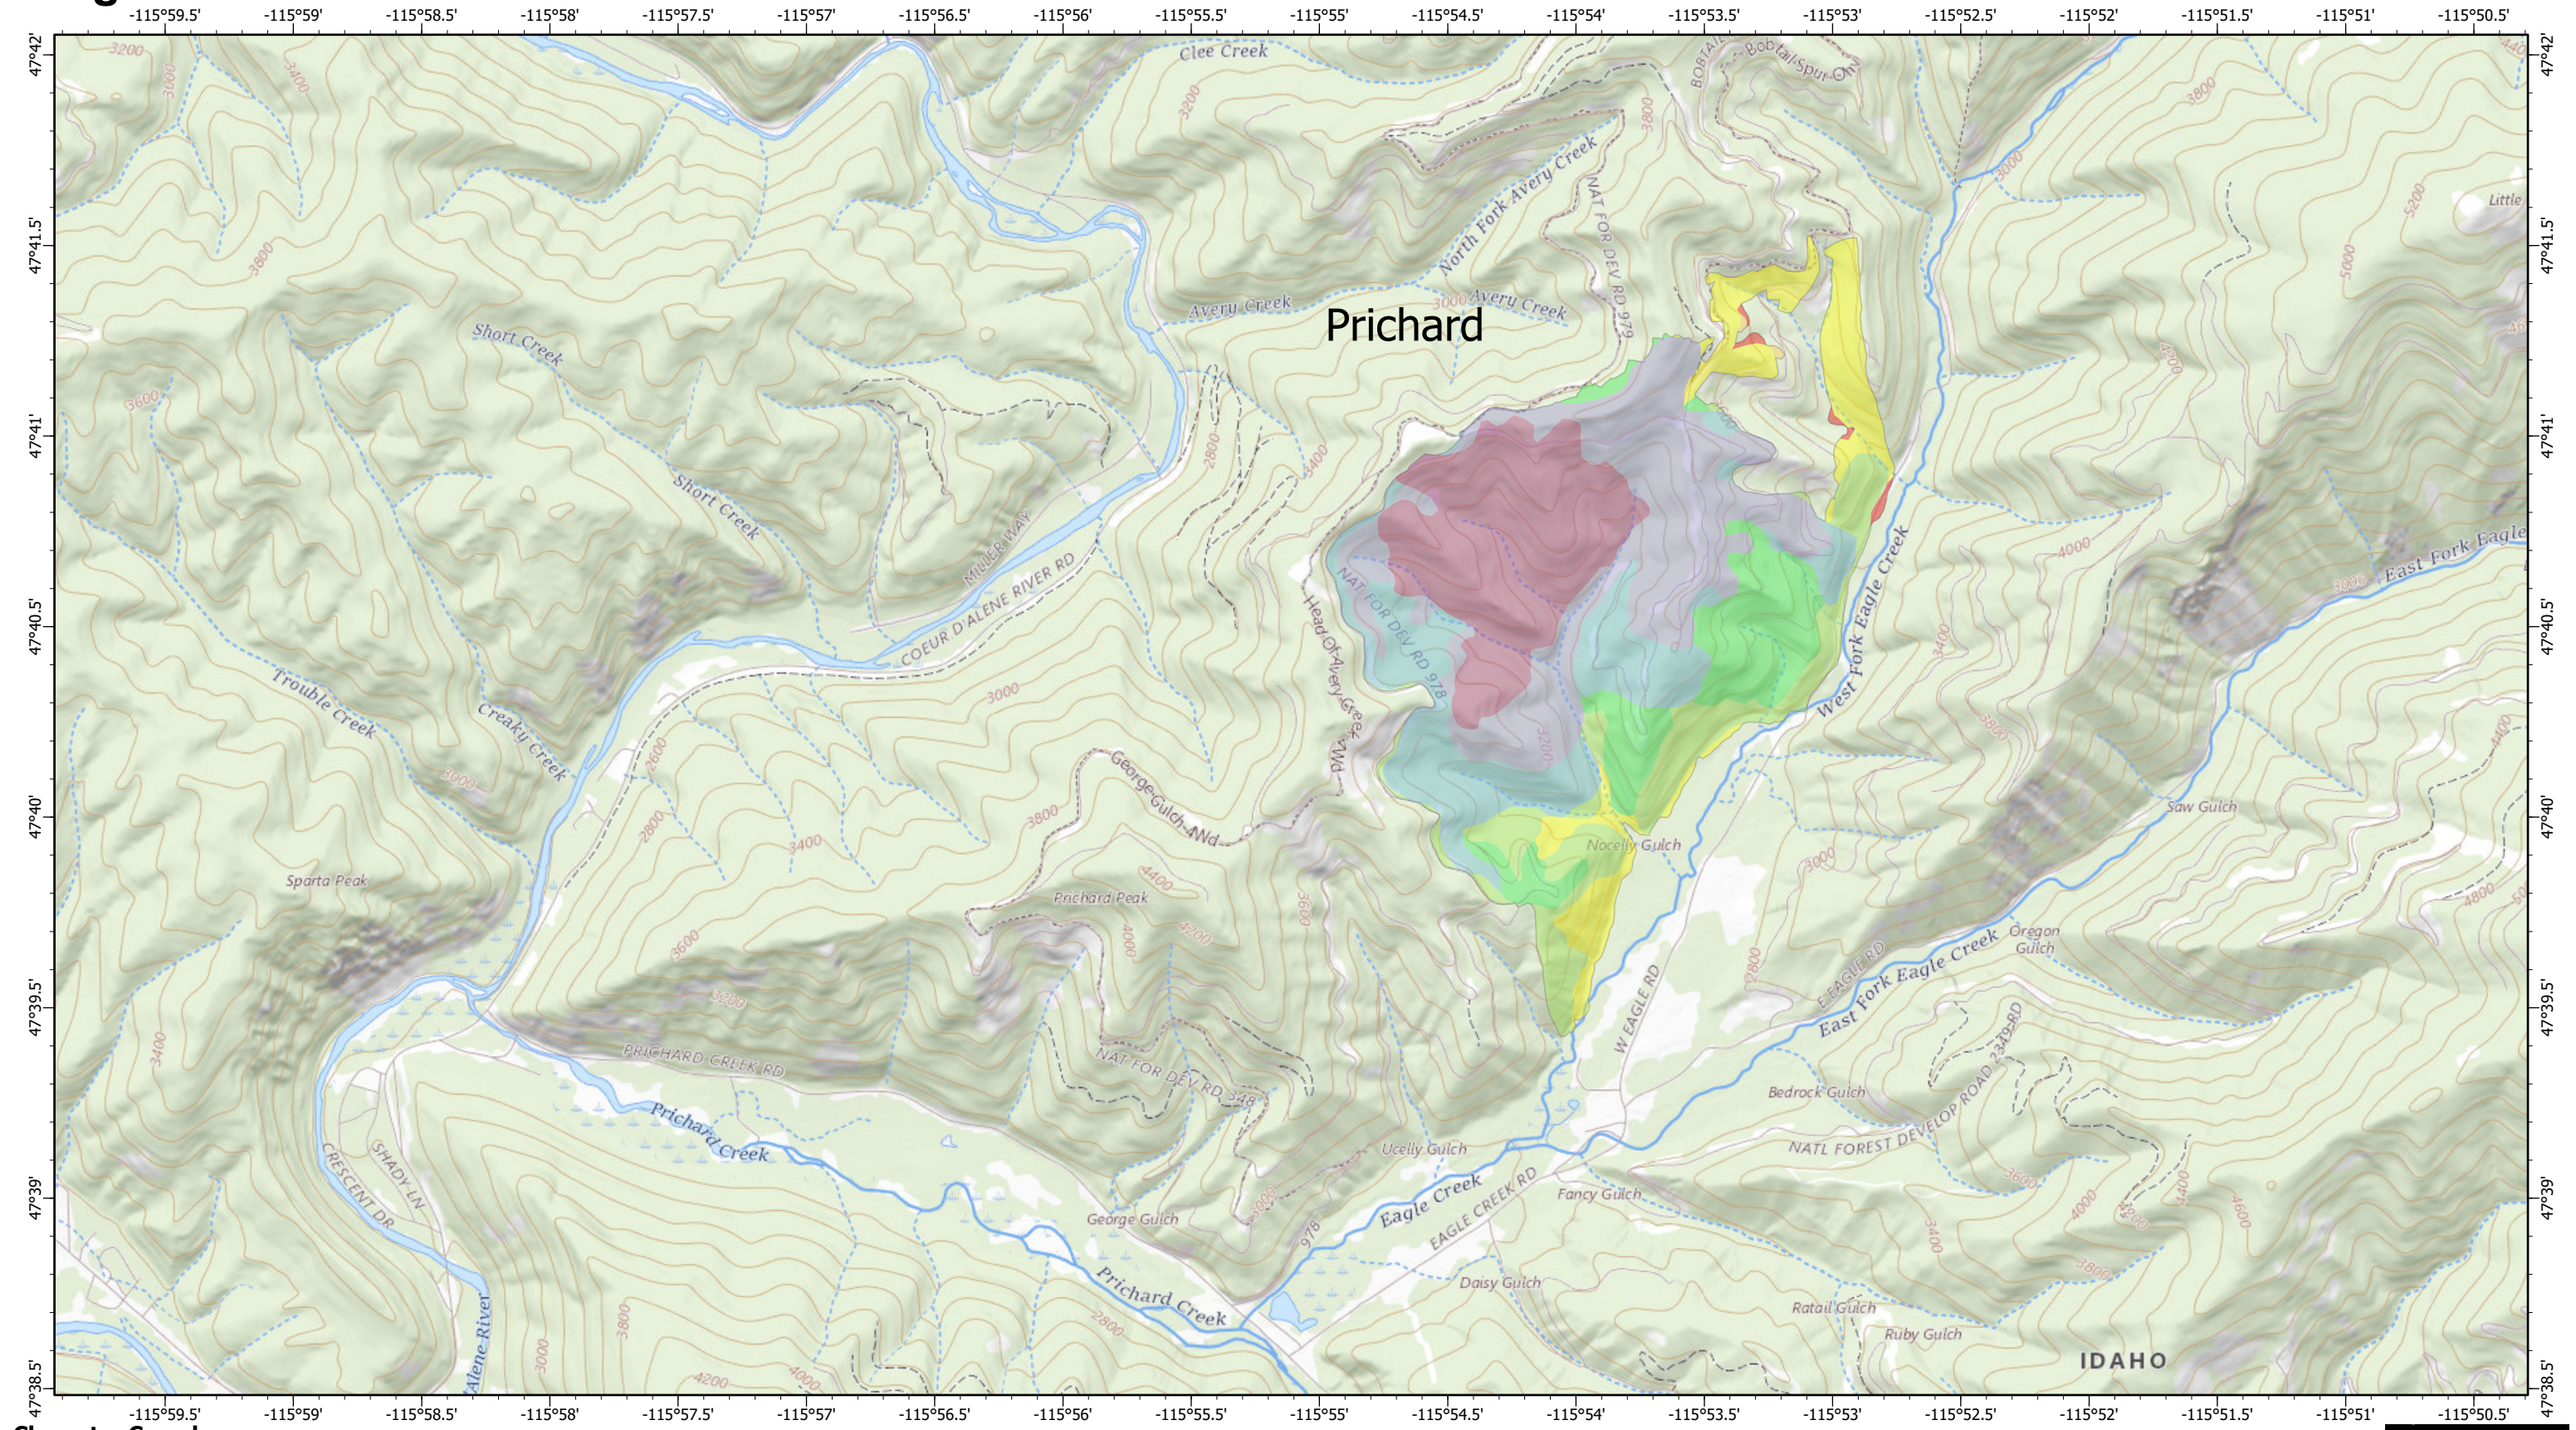

# Progression - Prichard

07/22/2021

**Character Complex ID-IPF-00458**  
 Fire Perimeter as of 07/22/2021 0030 hrs  
 4,404 Acres

Date	Growth Acres	Total Acres	Date	Growth Acres	Total Acres
7/12/2021	263	263	7/20/2021	135	1233
7/13/2021	313	576	7/20/2021	1	1234
7/15/2021	236	812	7/22/2021	5	1239
7/16/2021	162	974			
7/18/2021	155	1117			