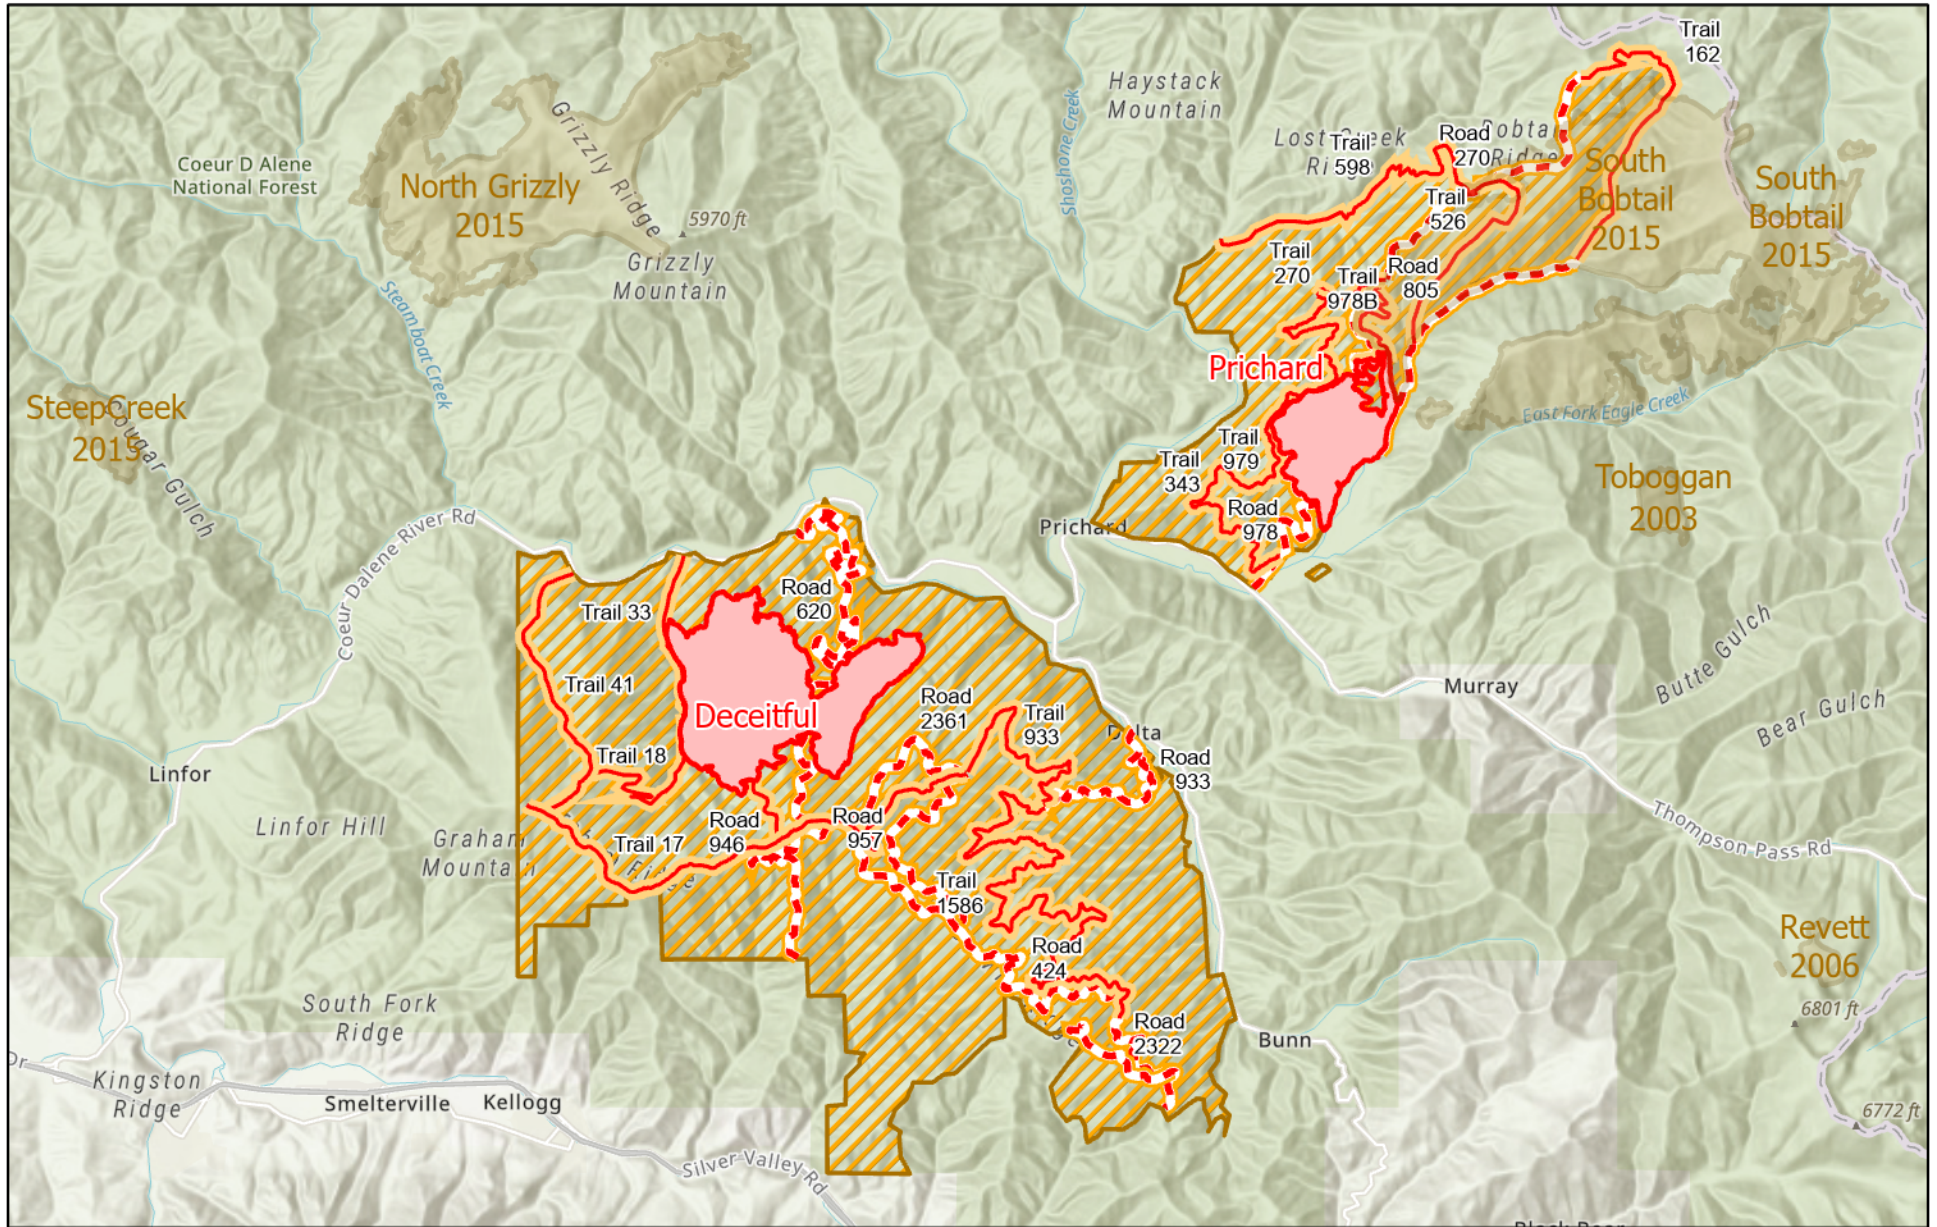

Character Complex

7/22/2021

Character Complex

ID-IPF-000458

4,404 Total Acres

Deceitful Fire

ID-IPF-000421

Fire Perimeter as of
07/22/2021 0030 hrs
3,165 Acres

Prichard Fire

ID-IPF-000392

Fire Perimeter as of
07/22/2021 0030 hrs
1,239 Acres

-  Wildfire Daily Fire Perimeter
-  Historical Fires
-  Area Closure

Route Closures

-  Road
-  Trail