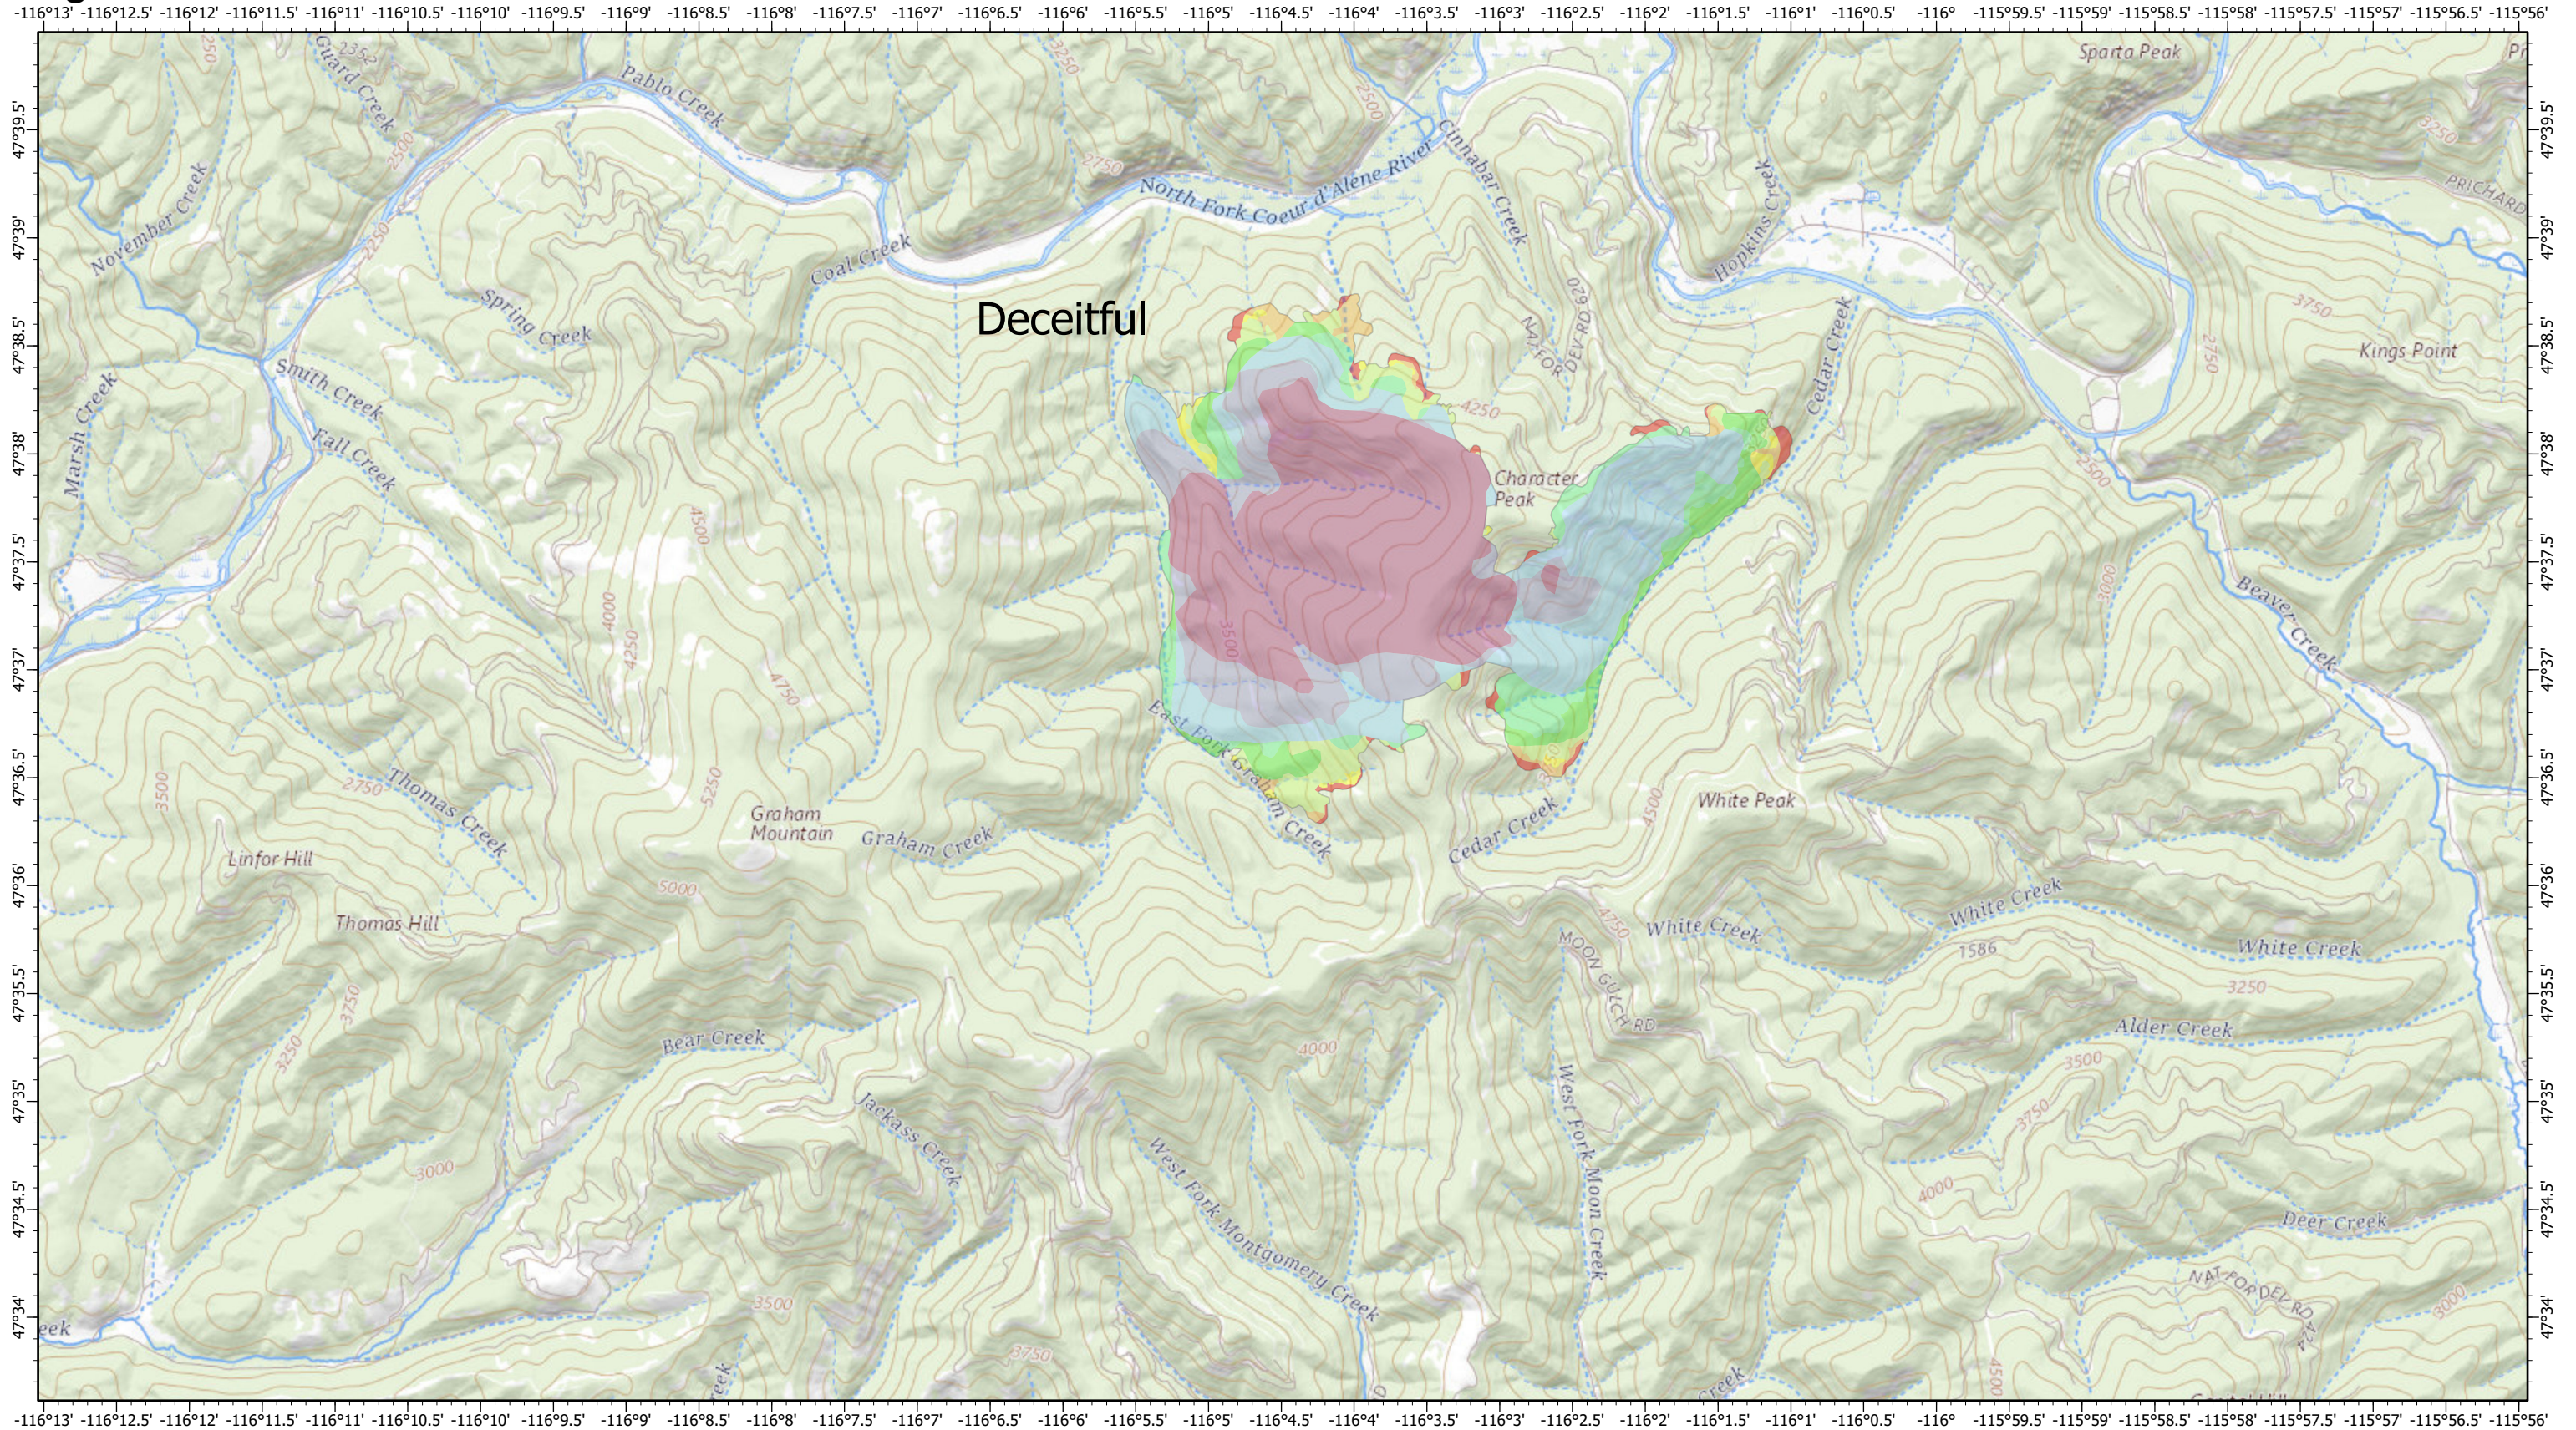

Progression - Deceitful

07/23/2021

Character Complex
ID-IPF-00458
 Fire Perimeter as of
 07/22/2021 2130 hrs
 4,473 Acres

Date, Growth Acres, Acres	7/15/2021, 749 growth acres, 2503 total acres	7/20/2021, 35 growth acres, 3103 total acres
7/12/2021, 1306 growth acres, 1306 total acres	7/16/2021, 215 growth acres, 2718 total acres	7/22/2021, 62 growth acres, 3165 total acres
7/13/2021, 447 growth acres, 1754 total acres	7/18/2021, 199 growth acres, 2917 total acres	7/22/2021, 50 growth acres, 3215 total acres
	7/20/2021, 151 growth acres, 3068 total acres	